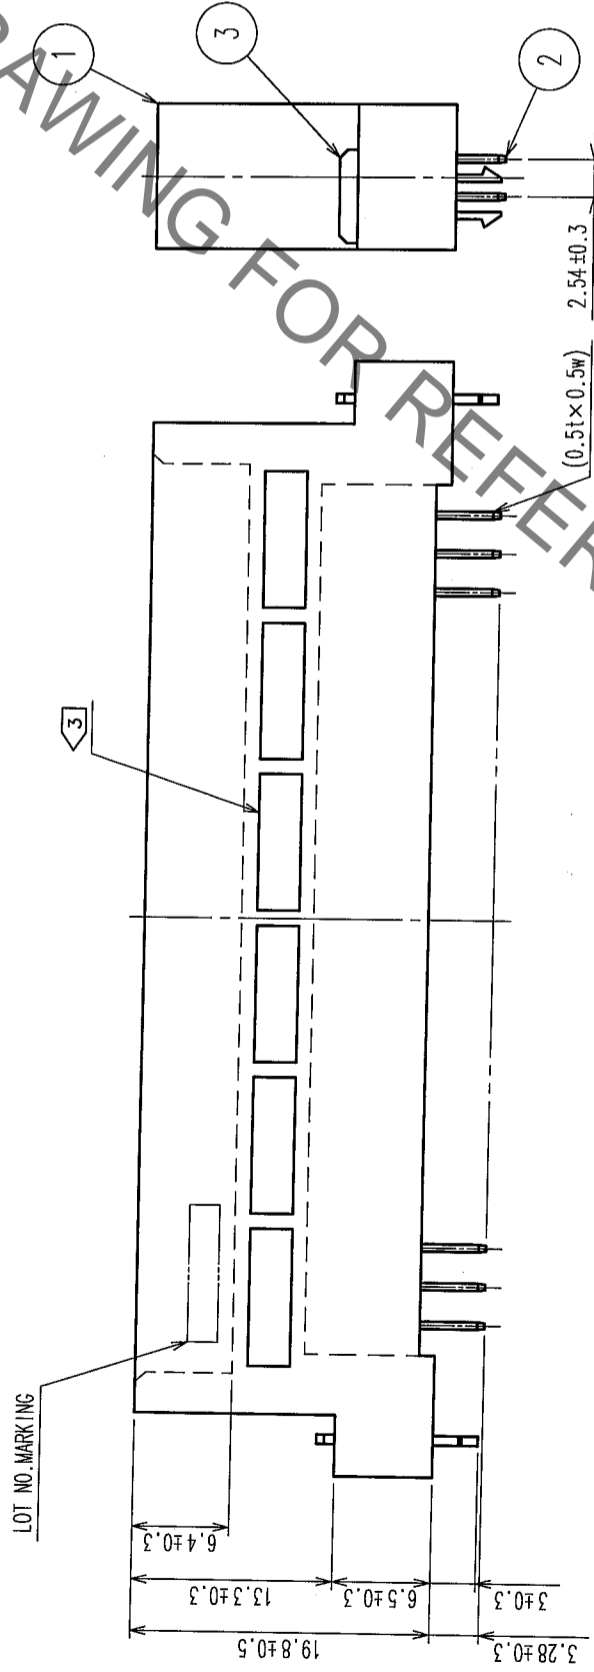

RECOMMENDED P.C.B. HOLE PATTERN (t=1.6±0.1)

HRS DRAWING FOR REFERENCE

HRS No.	PART NO.	NUMBER OF CONTACT	A	B	C	D	E
583-0229-0-72	PCN10HB-16P-2.54DSA(72)	16	37.92	33.02	29.79	24.39	17.78
583-0159-6-72	PCN10HB-20P-2.54DSA(72)	20	43.00	38.10	34.87	29.47	22.86
583-0427-3-72	PCN10HB-24P-2.54DSA(72)	24	48.08	43.18	39.95	34.55	27.94
583-0163-3-72	PCN10HB-32P-2.54DSA(72)	32	58.24	53.34	50.11	44.71	38.10
583-0166-1-72	PCN10HB-44P-2.54DSA(72)	44	73.48	68.58	65.35	59.95	53.34
583-0403-5-72	PCN10HB-50P-2.54DSA(72)	50	81.10	76.20	72.97	67.57	60.96

NOTE 1. AS FOR AUG, 2005.  
 2. THE DIMENSION IN PARENTHESIS IS FOR REFERENCE.  
 3. PREVENTIVE DESIGN FOR HOUSING SINKAGE DIFFERS DEPENDING ON THE NUMBER OF CONTACT POSITIONS.

TO

CODE NO. (OLD)	CL	CODE NO.	CL583
SCALE	2 : 1	DRAWING NO.	EDC3-154687-01
UNITS	MM	PART NO.	PCN10HB-**-P-2.54DSA(72)
DRAWN	M. OGAWA	CHECKED	N. Yamada
DESIGNED	H. SAITOU	APPROVED	A. Hayama
NO.	05.08.29	DATE	05.08.30
MATERIAL	PHOSPHOR BRONZE	FINISH, REMARKS	GRAY, UL94V-0
CONTACT AREA	Ni2.5μm+Au0.2μm		
MOUNTING AREA	Ni2.5μm+Sn2μm		