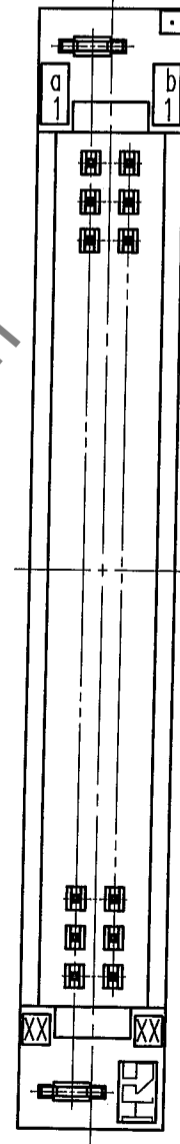

In case of consideration for using Automotive equipment / device which demand high reliability, kindly contact our sales window correspondents.

COUNT	DESCRIPTION OF REVISIONS	BY	CHKD	DATE	COUNT	DESCRIPTION OF REVISIONS	BY	CHKD	DATE
△					△				
△					△				
△					△				

RECOMMENDED P.C.B. HOLE PATTERN (t=1.6±0.1)

HRS DRAWING FOR REFERENCE

HRS No.	PART NO.	NUMBER OF CONTACT	A	B	C	D	E
583-0229-0-72	PCN10HB-16P-2.54DSA(72)	16	37.92	33.02	29.79	24.39	17.78
583-0159-6-72	PCN10HB-20P-2.54DSA(72)	20	43.00	38.10	34.87	29.47	22.86
583-0427-3-72	PCN10HB-24P-2.54DSA(72)	24	48.08	43.18	39.95	34.55	27.94
583-0163-3-72	PCN10HB-32P-2.54DSA(72)	32	58.24	53.34	50.11	44.71	38.10
583-0166-1-72	PCN10HB-44P-2.54DSA(72)	44	73.48	68.58	65.35	59.95	53.34
583-0403-5-72	PCN10HB-50P-2.54DSA(72)	50	81.10	76.20	72.97	67.57	60.96

NOTE 1. AS FOR AUG, 2005.  
 2. THE DIMENSION IN PARENTHESIS IS FOR REFERENCE.  
 3. PREVENTIVE DESIGN FOR HOUSING SINKAGE DIFFERS DEPENDING ON THE NUMBER OF CONTACT POSITIONS.

TO

CODE NO. (OLD)	CL	CODE NO.	CL583
SCALE	2 : 1	DRAWING NO.	EDC3-154687-01
UNITS	MM	PART NO.	PCN10HB-**-P-2.54DSA(72)
DRAWN	M. OGAWA	CHECKED	N. Yamada
DESIGNED	H. SAITOU	APPROVED	A. Hayama
NO.	05.08.29	DATE	05.08.30
MATERIAL	PHOSPHOR BRONZE	FINISH, REMARKS	GRAY, UL94V-0
CONTACT AREA	Ni2.5μm+Au0.2μm		
MOUNTING AREA	Ni2.5μm+Sn2μm		