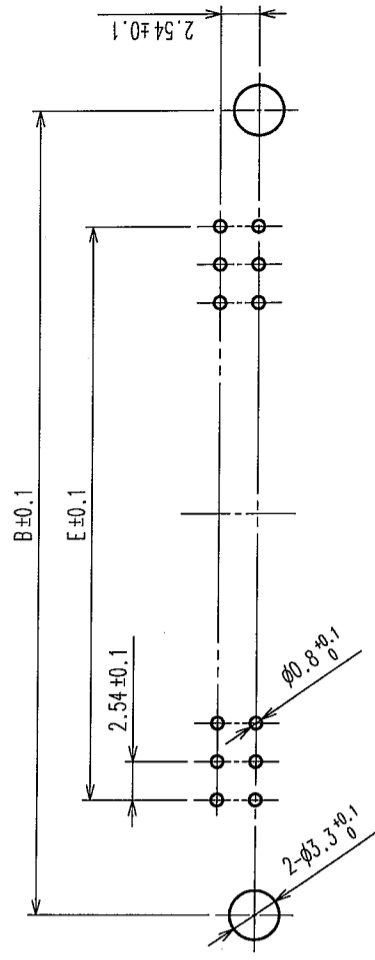

RECOMMENDED P.C.B. HOLE PATTERN (t=1.6±0.1)

HRS DRAWING FOR REFERENCE

HRS No.	PART NO.	NUMBER OF CONTACT	A	B	C	D	E
583-0229-0-72	PCN10HB-16P-2.54DSA(72)	16	37.92	33.02	29.79	24.39	17.78
583-0159-6-72	PCN10HB-20P-2.54DSA(72)	20	43.00	38.10	34.87	29.47	22.86
583-0427-3-72	PCN10HB-24P-2.54DSA(72)	24	48.08	43.18	39.95	34.55	27.94
583-0163-3-72	PCN10HB-32P-2.54DSA(72)	32	58.24	53.34	50.11	44.71	38.10
583-0166-1-72	PCN10HB-44P-2.54DSA(72)	44	73.48	68.58	65.35	59.95	53.34
583-0403-5-72	PCN10HB-50P-2.54DSA(72)	50	81.10	76.20	72.97	67.57	60.96

NOTE 1. AS FOR AUG, 2005.  
 2. THE DIMENSION IN PARENTHESIS IS FOR REFERENCE.  
 3. PREVENTIVE DESIGN FOR HOUSING SINKAGE DIFFERS DEPENDING ON THE NUMBER OF CONTACT POSITIONS.

TO

CODE NO. (OLD)	CL	CODE NO.	CL583
SCALE	2 : 1	DRAWING NO.	EDC3-154687-01
UNITS	MM	PART NO.	PCN10HB-**-P-2.54DSA(72)
DRAWN	M. OGAWA	CHECKED	N. Yamada
DESIGNED	H. SAITOU	APPROVED	A. Hayama
NO.	05.08.29	DATE	05.08.30
MATERIAL	PHOSPHOR BRONZE	FINISH, REMARKS	GRAY, UL94V-0
CONTACT AREA	Ni2.5μm+Au0.2μm		
MOUNTING AREA	Ni2.5μm+Sn2μm		