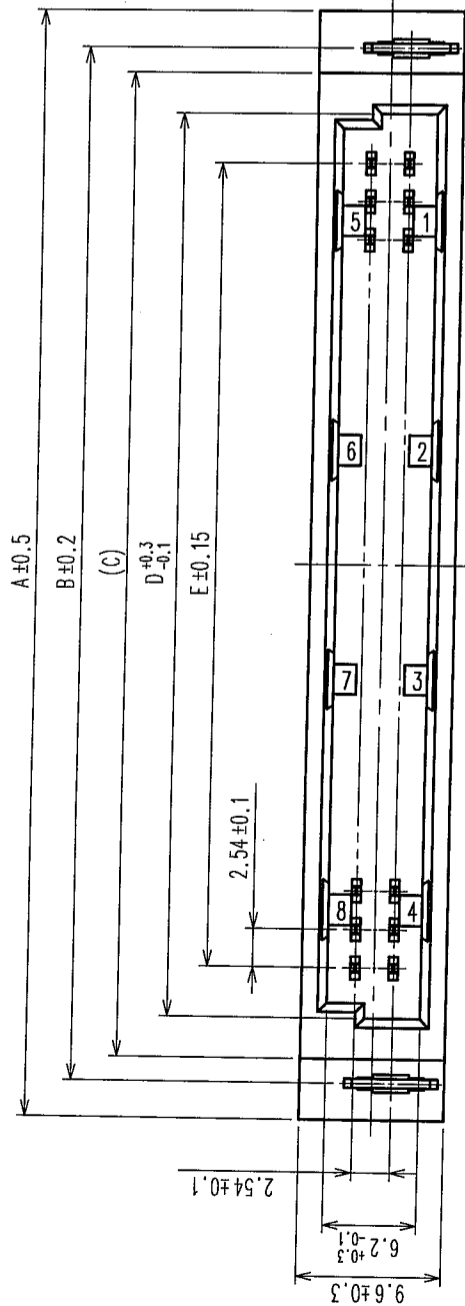

RECOMMENDED P.C.B. HOLE PATTERN (t=1.6±0.1)

HRS DRAWING FOR REFERENCE

HRS No.	PART NO.	NUMBER OF CONTACT	A	B	C	D	E
583-0229-0-72	PCN10HB-16P-2.54DSA(72)	16	37.92	33.02	29.79	24.39	17.78
583-0159-6-72	PCN10HB-20P-2.54DSA(72)	20	43.00	38.10	34.87	29.47	22.86
583-0427-3-72	PCN10HB-24P-2.54DSA(72)	24	48.08	43.18	39.95	34.55	27.94
583-0163-3-72	PCN10HB-32P-2.54DSA(72)	32	58.24	53.34	50.11	44.71	38.10
583-0166-1-72	PCN10HB-44P-2.54DSA(72)	44	73.48	68.58	65.35	59.95	53.34
583-0403-5-72	PCN10HB-50P-2.54DSA(72)	50	81.10	76.20	72.97	67.57	60.96

NOTE 1. AS FOR AUG, 2005.  
 2. THE DIMENSION IN PARENTHESIS IS FOR REFERENCE.  
 3. PREVENTIVE DESIGN FOR HOUSING SINKAGE DIFFERS DEPENDING ON THE NUMBER OF CONTACT POSITIONS.

TO

CODE NO. (OLD)	CL	CODE NO.	CL583
SCALE	2 : 1	DRAWING NO.	EDC3-154687-01
UNITS	MM	PART NO.	PCN10HB-**-P-2.54DSA(72)
DRAWN	M. OGAWA	CHECKED	N. Yamada
DESIGNED	H. SAITOU	APPROVED	A. Hayama
NO.	05.08.29	DATE	05.08.30
MATERIAL	PHOSPHOR BRONZE	FINISH, REMARKS	GRAY, UL94V-0
CONTACT AREA	Ni2.5μm+Au0.2μm		
MOUNTING AREA	Ni2.5μm+Sn2μm		