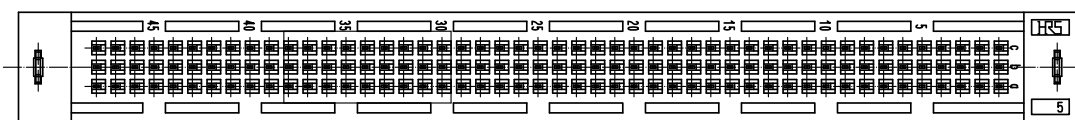

A-A SECTION (2:1)

B-B SECTION (2:1)

NOTE 1 SEQUENCE CONTACTS ARE NO. 30~38, TOTAL 27 CONTACTS

2	PBT	GRAY	UL94V-0						CONTACT AREA :GOLD 0.2μm	
1	PHOSPHOR BRONZE	SURFACE	:TIN-PLATING 1 m	3	COPPER ALLOY				LEAD AREA :TIN-PLATING 1μm	
		UNDER PLATING:	NICKEL 1 m						UNDER PLATING:NICKEL 1μm	
NO.	MATERIAL	FINISH	REMARKS	NO.	MATERIAL	FINISH	REMARKS			
UNITS	mm	SCALE	1 : 1	COUNT	DESCRIPTION OF REVISIONS			DESIGNED	CHECKED	DATE
<b>HRS</b> HIROSE ELECTRIC CO., LTD.		APPROVED	:NH. NAKATA	17.05.30	DRAWING NO. EDC-019285-72-00					
		CHECKED	:HT. YAMAGUCHI	17.05.30	PART NO. PCN10MA-144S-2.54DSA(72)					
		DESIGNED	:HR. NAGAYASU	17.05.29	CODE NO. CL583-0130-4-72					
		DRAWN	:HR. NAGAYASU	17.05.29						