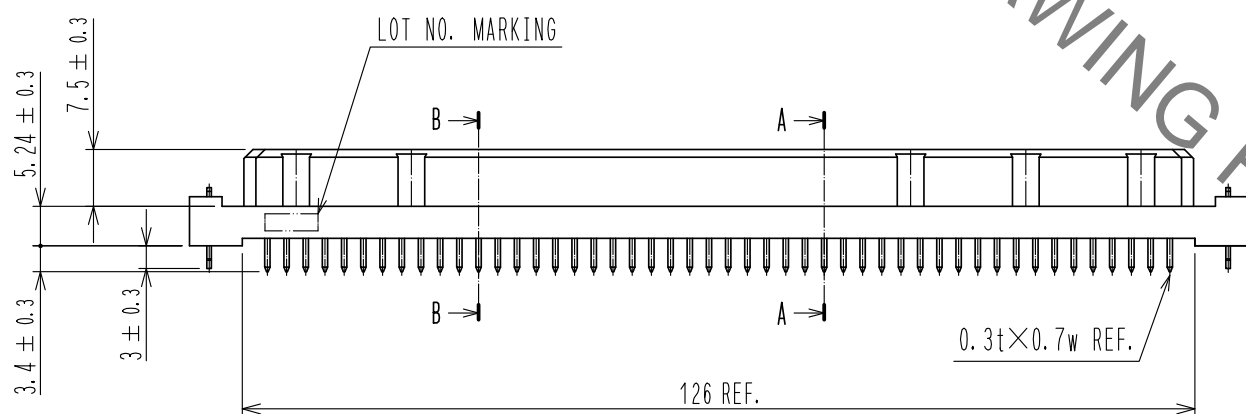

A-A SECTION (2:1)

B-B SECTION (2:1)

NOTE 1 SEQUENCE CONTACTS ARE NO. 30~38, TOTAL 27 CONTACTS

2	PBT	GRAY	UL94V-0						CONTACT AREA :GOLD 0.2μm	
1	PHOSPHOR BRONZE	SURFACE	:TIN-PLATING 1 m	3	COPPER ALLOY				LEAD AREA :TIN-PLATING 1μm	
		UNDER PLATING:	NICKEL 1 m						UNDER PLATING:NICKEL 1μm	
NO.	MATERIAL	FINISH	REMARKS	NO.	MATERIAL	FINISH	REMARKS			
UNITS	mm	SCALE	1 : 1	COUNT	DESCRIPTION OF REVISIONS			DESIGNED	CHECKED	DATE
<b>HRS</b> HIROSE ELECTRIC CO., LTD.		APPROVED	:NH. NAKATA	17.05.30	DRAWING NO. EDC-019285-72-00					
		CHECKED	:HT. YAMAGUCHI	17.05.30	PART NO. PCN10MA-144S-2.54DSA(72)					
		DESIGNED	:HR. NAGAYASU	17.05.29	CODE NO. CL583-0130-4-72					
		DRAWN	:HR. NAGAYASU	17.05.29						