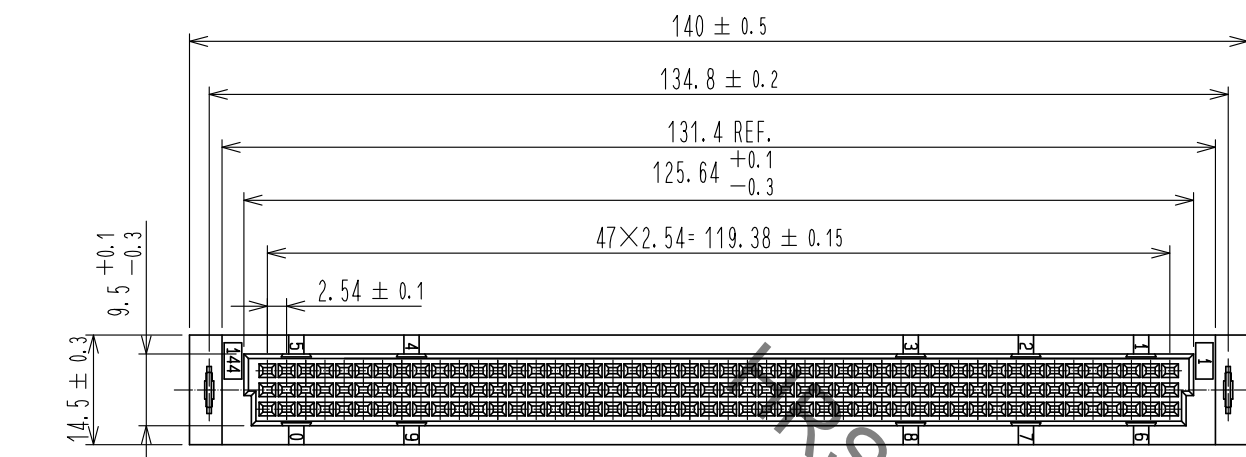

A-A SECTION (2:1)

B-B SECTION (2:1)

NOTE 1 SEQUENCE CONTACTS ARE NO. 30~38, TOTAL 27 CONTACTS

2	PBT	GRAY	UL94V-0						CONTACT AREA :GOLD 0.2μm	
1	PHOSPHOR BRONZE	SURFACE	:TIN-PLATING 1 m	3	COPPER ALLOY				LEAD AREA :TIN-PLATING 1μm	
		UNDER PLATING:	NICKEL 1 m						UNDER PLATING:NICKEL 1μm	
NO.	MATERIAL	FINISH	REMARKS	NO.	MATERIAL	FINISH	REMARKS			
UNITS	mm	SCALE	1 : 1	COUNT	DESCRIPTION OF REVISIONS			DESIGNED	CHECKED	DATE
<b>HRS</b> HIROSE ELECTRIC CO., LTD.		APPROVED	:NH. NAKATA	17.05.30	DRAWING NO. EDC-019285-72-00					
		CHECKED	:HT. YAMAGUCHI	17.05.30	PART NO. PCN10MA-144S-2.54DSA(72)					
		DESIGNED	:HR. NAGAYASU	17.05.29	CODE NO. CL583-0130-4-72					
		DRAWN	:HR. NAGAYASU	17.05.29						