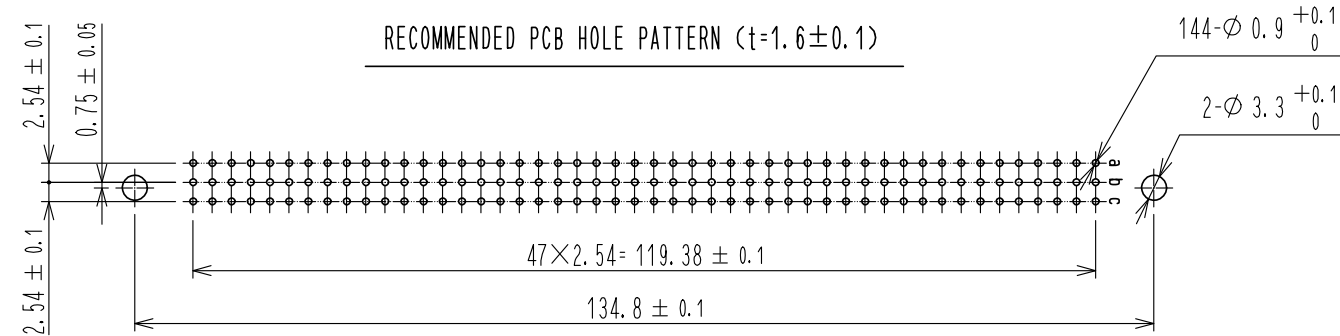

A-A SECTION (2:1)

B-B SECTION (2:1)

NOTE 1 SEQUENCE CONTACTS ARE NO. 30~38, TOTAL 27 CONTACTS

2	PBT	GRAY	UL94V-0						CONTACT AREA :GOLD 0.2μm	
1	PHOSPHOR BRONZE	SURFACE	:TIN-PLATING 1 m	3	COPPER ALLOY				LEAD AREA :TIN-PLATING 1μm	
		UNDER PLATING:	NICKEL 1 m						UNDER PLATING:NICKEL 1μm	
NO.	MATERIAL	FINISH	REMARKS	NO.	MATERIAL	FINISH	REMARKS			
UNITS	mm	SCALE	1 : 1	COUNT	DESCRIPTION OF REVISIONS			DESIGNED	CHECKED	DATE
<b>HRS</b> HIROSE ELECTRIC CO., LTD.		APPROVED	:NH. NAKATA	17.05.30	DRAWING NO. EDC-019285-72-00					
		CHECKED	:HT. YAMAGUCHI	17.05.30	PART NO. PCN10MA-144S-2.54DSA(72)					
		DESIGNED	:HR. NAGAYASU	17.05.29	CODE NO. CL583-0130-4-72					
		DRAWN	:HR. NAGAYASU	17.05.29						