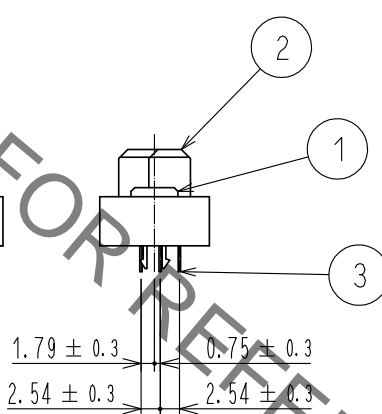

A-A SECTION (2:1)

B-B SECTION (2:1)

NOTE 1 SEQUENCE CONTACTS ARE NO. 30~38, TOTAL 27 CONTACTS

2	PBT	GRAY	UL94V-0						CONTACT AREA :GOLD 0.2μm	
1	PHOSPHOR BRONZE	SURFACE	:TIN-PLATING 1 m	3	COPPER ALLOY				LEAD AREA :TIN-PLATING 1μm	
		UNDER PLATING:	NICKEL 1 m						UNDER PLATING:NICKEL 1μm	
NO.	MATERIAL	FINISH	REMARKS	NO.	MATERIAL	FINISH	REMARKS			
UNITS	mm	SCALE	1 : 1	COUNT	DESCRIPTION OF REVISIONS			DESIGNED	CHECKED	DATE
<b>HRS</b> HIROSE ELECTRIC CO., LTD.		APPROVED	:NH. NAKATA	17.05.30	DRAWING NO. EDC-019285-72-00					
		CHECKED	:HT. YAMAGUCHI	17.05.30	PART NO. PCN10MA-144S-2.54DSA(72)					
		DESIGNED	:HR. NAGAYASU	17.05.29	CODE NO. CL583-0130-4-72					
		DRAWN	:HR. NAGAYASU	17.05.29						