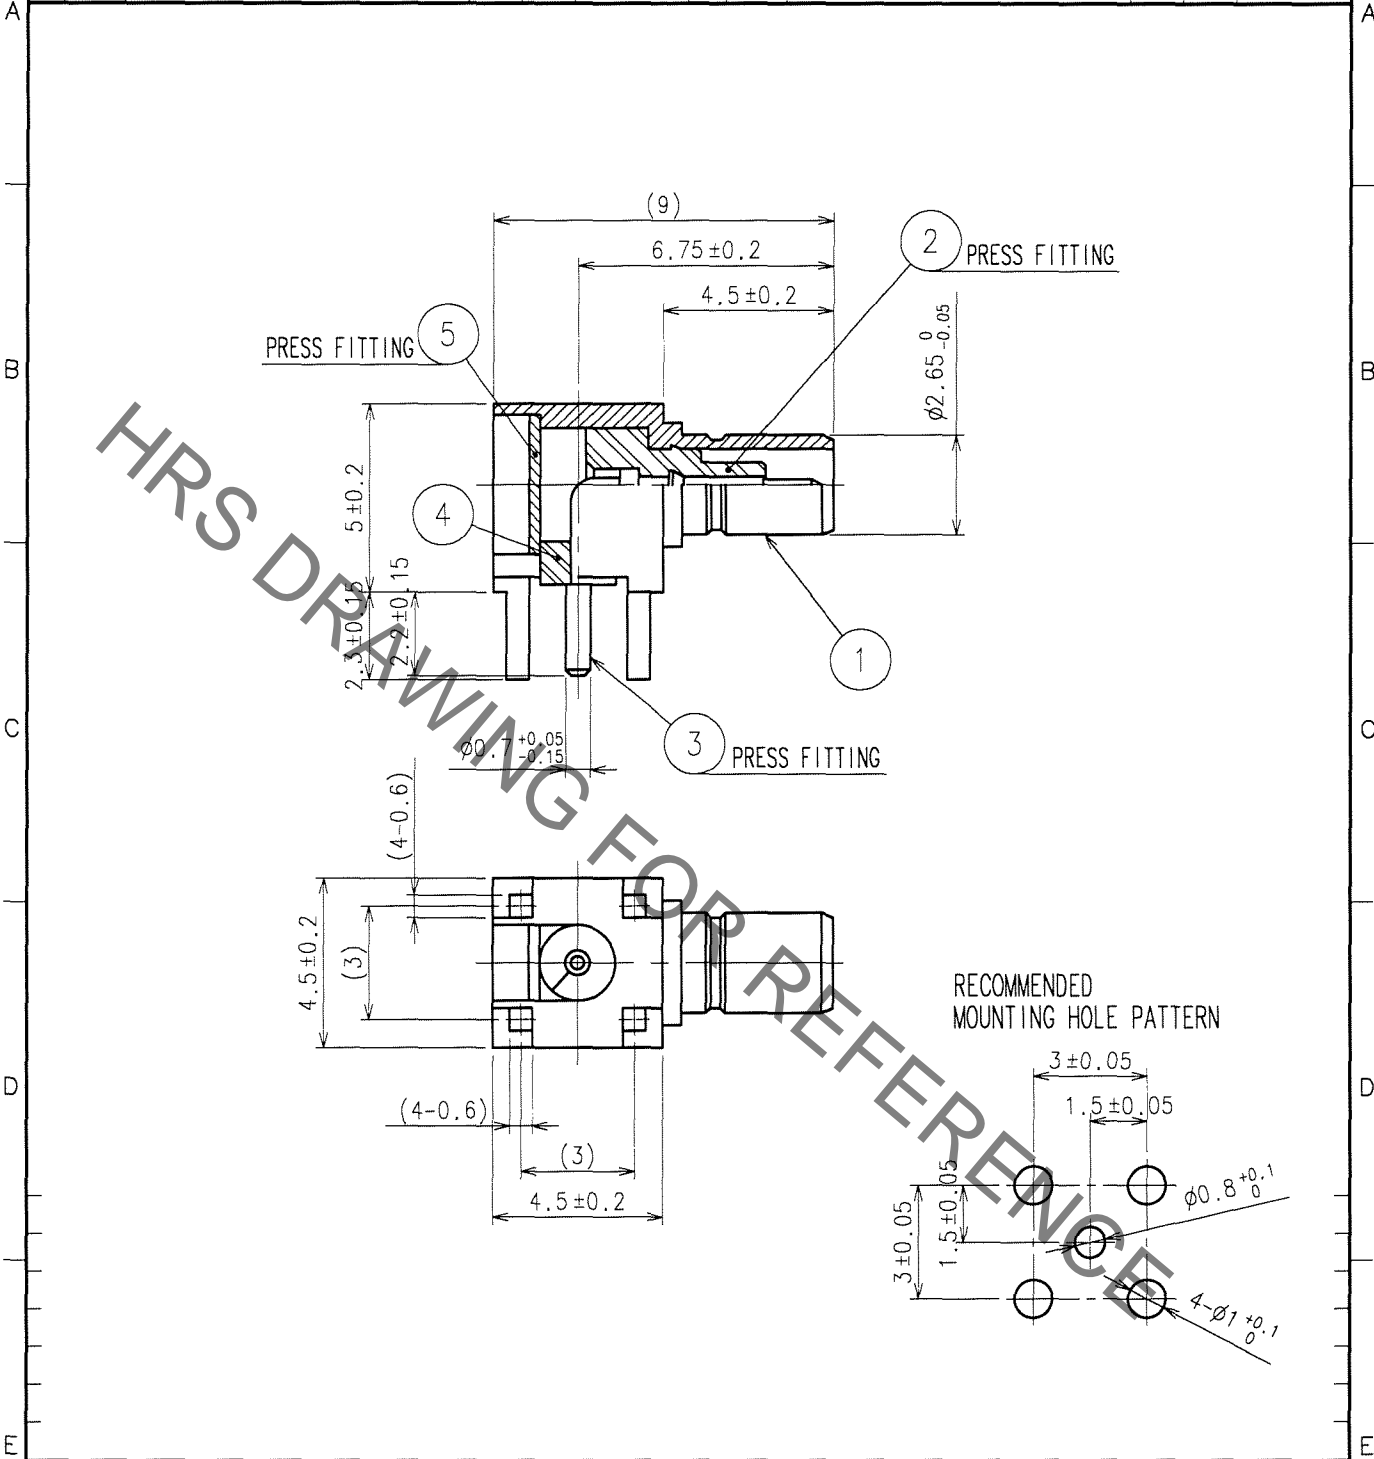

Sep.1.2021 Copyright 2021 HIROSE ELECTRIC CO., LTD. All Rights Reserved.
In case of consideration for using Automotive equipment / device which demand high reliability, kindly contact our sales window correspondents.

1			2			3			4					
COUNT	DESCRIPTION OF REVISIONS	BY	CHKD	DATE	COUNT	DESCRIPTION OF REVISIONS	BY	CHKD	DATE	COUNT	DESCRIPTION OF REVISIONS	BY	CHKD	DATE
△					△					△				
△					△					△				
△					△					△				

NO.	MATERIAL	FINISH, REMARKS	NO.	MATERIAL	FINISH, REMARKS
3	PHOSPHOR BRONZE	GOLD PLATED	5	BRASS	NICKEL PLATED
2	PTFE		4	PTFE	
1	BRASS	GOLD PLATED			

CODE NO. (OLD) CL	DRAWN H. Fukeuchi 07.06.22	DESIGNED H. Fukeuchi 07.06.22	CHECKED K. Shimizu 07.06.22	APPROVED I. Mitani 07.06.25	RELEASED

TO	RF

  SCALE 5 : 1 UNITS mm	DRAWING NO. EDC4-310262 HIROSE ELECTRIC CO., LTD.	PART NO. PL75-LR-PC CODE NO. CL334-0075-1	1 1