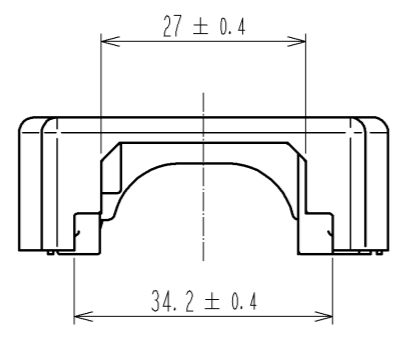

2 ATTACHMENT

JIS B 1188 : CROSS RECESSED NEED SCREWS WITH CAPTIVE WASHER
M4×0.7×16

3 ELECTRODE TOUCHED AREA FOR RACK PLATING

- NOTE 1. REFER TO ETAD-E 2925 FOR THE APPLICABLE COMPONENTS ASSEMBLED WITH THIS PRODUCT.
2. SWELLING MAX 1.2mm DIA. AND 0.15mm HEIGHT COULD APPEAR ON THE SURFACE DUE TO DIE-CASTING, BUT IT DOESN'T AFFECT THE PERFORMANCE.
3 THE COLOR OF HATCHED AREA COULD BE DIFFERENT DUE TO THE RACK PLATING PROCESS, TOUCHING THE ELECTRODES TO THE SPECIFIED AREA, BUT IT DOESN'T AFFECT THE PERFORMANCE.
4. THIS PRODUCT IS AVAILABLE BY 100 pcs./box UNIT.

1	ZDC2	SURFACE PLATING : NICKEL UNDER PLATING : COPPER	2	STEEL	SURFACE PLATING : NICKEL UNDER PLATING : COPPER		
NO.	MATERIAL	FINISH . REMARKS	NO.	MATERIAL	FINISH . REMARKS		
UNITS mm		SCALE 1 : 1	COUNT 1	DESCRIPTION OF REVISIONS DIS-E-004870	DESIGNED TY. MIURA	CHECKED AH. KODAMA	DATE 13. 12. 09
HRS HIROSE ELECTRIC CO., LTD.		APPROVED : KN. ICHIKAWA 10. 09. 29	DRAWING NO. EDC3-126914-00				
		CHECKED : KN. ICHIKAWA 10. 09. 29	PART NO. PQ50-20P-PC				
		DESIGNED : TY. MIURA 10. 09. 29	CODE NO. CL236-2000-8-00				
		DRAWN : TF. HIGASHIYAMA 10. 09. 25					