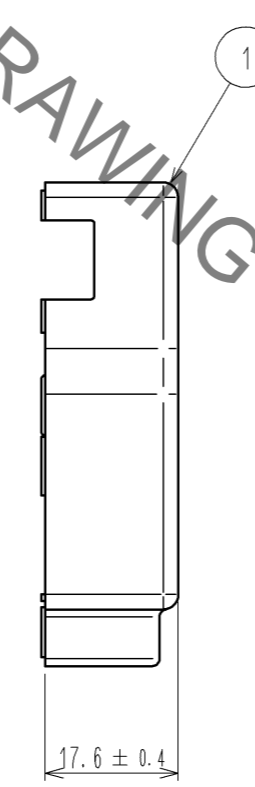

2 ATTACHMENT

JIS B 1188 : CROSS RECESSED NEED SCREWS WITH CAPTIVE WASHER
M4×0.7×16

3 ELECTRODE TOUCHED AREA FOR RACK PLATING

- NOTE 1. REFER TO ETAD-E 2925 FOR THE APPLICABLE COMPONENTS ASSEMBLED WITH THIS PRODUCT.
2. SWELLING MAX 1.2mm DIA. AND 0.15mm HEIGHT COULD APPEAR ON THE SURFACE DUE TO DIE-CASTING, BUT IT DOESN'T AFFECT THE PERFORMANCE.
3 THE COLOR OF HATCHED AREA COULD BE DIFFERENT DUE TO THE RACK PLATING PROCESS, TOUCHING THE ELECTRODES TO THE SPECIFIED AREA, BUT IT DOESN'T AFFECT THE PERFORMANCE.
4. THIS PRODUCT IS AVAILABLE BY 100 pcs./box UNIT.

1	ZDC2	SURFACE PLATING : NICKEL UNDER PLATING : COPPER	2	STEEL	SURFACE PLATING : NICKEL UNDER PLATING : COPPER		
NO.	MATERIAL	FINISH . REMARKS	NO.	MATERIAL	FINISH . REMARKS		
UNITS mm		SCALE 1 : 1	COUNT 1	DESCRIPTION OF REVISIONS DIS-E-004870	DESIGNED TY. MIURA	CHECKED AH. KODAMA	DATE 13. 12. 09
HRS HIROSE ELECTRIC CO., LTD.		APPROVED : KN. ICHIKAWA 10. 09. 29	DRAWING NO. EDC3-126914-00				
		CHECKED : KN. ICHIKAWA 10. 09. 29	PART NO. PQ50-20P-PC				
		DESIGNED : TY. MIURA 10. 09. 29	CODE NO. CL236-2000-8-00				
		DRAWN : TF. HIGASHIYAMA 10. 09. 25					