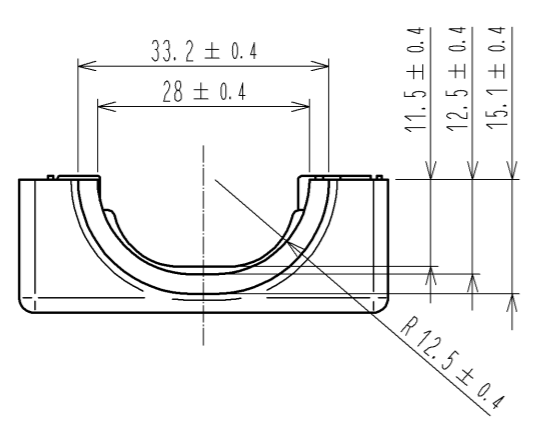

2 ATTACHMENT

JIS B 1188 : CROSS RECESSED NEED SCREWS WITH CAPTIVE WASHER
M4×0.7×16

3 ELECTRODE TOUCHED AREA FOR RACK PLATING

- NOTE 1. REFER TO ETAD-E 2925 FOR THE APPLICABLE COMPONENTS ASSEMBLED WITH THIS PRODUCT.
2. SWELLING MAX 1.2mm DIA. AND 0.15mm HEIGHT COULD APPEAR ON THE SURFACE DUE TO DIE-CASTING, BUT IT DOESN'T AFFECT THE PERFORMANCE.
3 THE COLOR OF HATCHED AREA COULD BE DIFFERENT DUE TO THE RACK PLATING PROCESS, TOUCHING THE ELECTRODES TO THE SPECIFIED AREA, BUT IT DOESN'T AFFECT THE PERFORMANCE.
4. THIS PRODUCT IS AVAILABLE BY 100 pcs./box UNIT.

1	ZDC2	SURFACE PLATING : NICKEL UNDER PLATING : COPPER	2	STEEL	SURFACE PLATING : NICKEL UNDER PLATING : COPPER		
NO.	MATERIAL	FINISH . REMARKS	NO.	MATERIAL	FINISH . REMARKS		
UNITS mm		SCALE 1 : 1	COUNT 1	DESCRIPTION OF REVISIONS DIS-E-004870	DESIGNED TY. MIURA	CHECKED AH. KODAMA	DATE 13. 12. 09
HRS HIROSE ELECTRIC CO., LTD.		APPROVED : KN. ICHIKAWA 10. 09. 29	DRAWING NO. EDC3-126914-00				
		CHECKED : KN. ICHIKAWA 10. 09. 29	PART NO. PQ50-20P-PC				
		DESIGNED : TY. MIURA 10. 09. 29	CODE NO. CL236-2000-8-00				
		DRAWN : TF. HIGASHIYAMA 10. 09. 25					