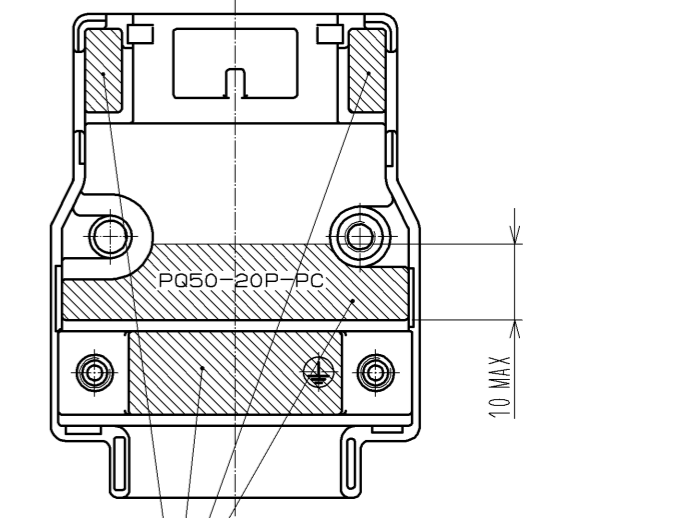

2 ATTACHMENT

JIS B 1188 : CROSS RECESSED NEED SCREWS WITH CAPTIVE WASHER
M4×0.7×16

3 ELECTRODE TOUCHED AREA FOR RACK PLATING

- NOTE 1. REFER TO ETAD-E 2925 FOR THE APPLICABLE COMPONENTS ASSEMBLED WITH THIS PRODUCT.
2. SWELLING MAX 1.2mm DIA. AND 0.15mm HEIGHT COULD APPEAR ON THE SURFACE DUE TO DIE-CASTING, BUT IT DOESN'T AFFECT THE PERFORMANCE.
3 THE COLOR OF HATCHED AREA COULD BE DIFFERENT DUE TO THE RACK PLATING PROCESS, TOUCHING THE ELECTRODES TO THE SPECIFIED AREA, BUT IT DOESN'T AFFECT THE PERFORMANCE.
4. THIS PRODUCT IS AVAILABLE BY 100 pcs./box UNIT.

1	ZDC2	SURFACE PLATING : NICKEL UNDER PLATING : COPPER	2	STEEL	SURFACE PLATING : NICKEL UNDER PLATING : COPPER		
NO.	MATERIAL	FINISH . REMARKS	NO.	MATERIAL	FINISH . REMARKS		
UNITS mm		SCALE 1 : 1	COUNT 1	DESCRIPTION OF REVISIONS DIS-E-004870	DESIGNED TY. MIURA	CHECKED AH. KODAMA	DATE 13. 12. 09
HRS HIROSE ELECTRIC CO., LTD.		APPROVED : KN. ICHIKAWA 10. 09. 29	DRAWING NO. EDC3-126914-00				
		CHECKED : KN. ICHIKAWA 10. 09. 29	PART NO. PQ50-20P-PC				
		DESIGNED : TY. MIURA 10. 09. 29	CODE NO. CL236-2000-8-00				
		DRAWN : TF. HIGASHIYAMA 10. 09. 25					