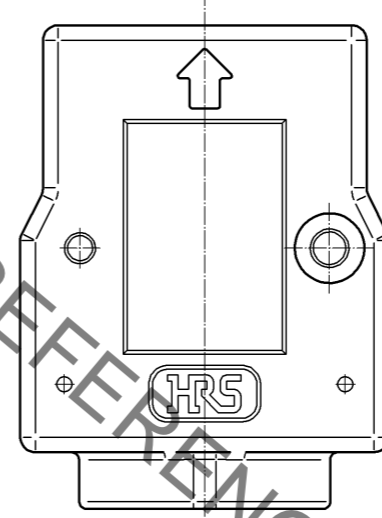

2 ATTACHMENT

JIS B 1188 : CROSS RECESSED NEED SCREWS WITH CAPTIVE WASHER
M4×0.7×16

3 ELECTRODE TOUCHED AREA FOR RACK PLATING

- NOTE 1. REFER TO ETAD-E 2925 FOR THE APPLICABLE COMPONENTS ASSEMBLED WITH THIS PRODUCT.
2. SWELLING MAX 1.2mm DIA. AND 0.15mm HEIGHT COULD APPEAR ON THE SURFACE DUE TO DIE-CASTING, BUT IT DOESN'T AFFECT THE PERFORMANCE.
3 THE COLOR OF HATCHED AREA COULD BE DIFFERENT DUE TO THE RACK PLATING PROCESS, TOUCHING THE ELECTRODES TO THE SPECIFIED AREA, BUT IT DOESN'T AFFECT THE PERFORMANCE.
4. THIS PRODUCT IS AVAILABLE BY 100 pcs./box UNIT.

1	ZDC2	SURFACE PLATING : NICKEL UNDER PLATING : COPPER	2	STEEL	SURFACE PLATING : NICKEL UNDER PLATING : COPPER		
NO.	MATERIAL	FINISH . REMARKS	NO.	MATERIAL	FINISH . REMARKS		
UNITS mm		SCALE 1 : 1	COUNT 1	DESCRIPTION OF REVISIONS DIS-E-004870	DESIGNED TY. MIURA	CHECKED AH. KODAMA	DATE 13. 12. 09
HRS HIROSE ELECTRIC CO., LTD.		APPROVED : KN. ICHIKAWA 10. 09. 29	DRAWING NO. EDC3-126914-00				
		CHECKED : KN. ICHIKAWA 10. 09. 29	PART NO. PQ50-20P-PC				
		DESIGNED : TY. MIURA 10. 09. 29	CODE NO. CL236-2000-8-00				
		DRAWN : TF. HIGASHIYAMA 10. 09. 25					