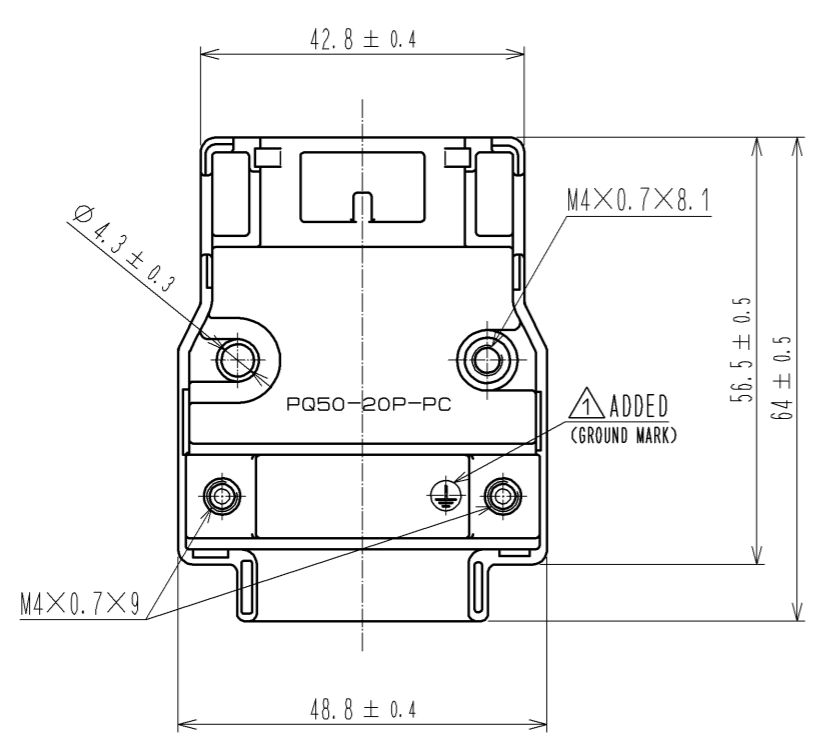

2 ATTACHMENT

JIS B 1188 : CROSS RECESSED NEED SCREWS WITH CAPTIVE WASHER
M4×0.7×16

3 ELECTRODE TOUCHED AREA FOR RACK PLATING

- NOTE 1. REFER TO ETAD-E 2925 FOR THE APPLICABLE COMPONENTS ASSEMBLED WITH THIS PRODUCT.
2. SWELLING MAX 1.2mm DIA. AND 0.15mm HEIGHT COULD APPEAR ON THE SURFACE DUE TO DIE-CASTING, BUT IT DOESN'T AFFECT THE PERFORMANCE.
3 THE COLOR OF HATCHED AREA COULD BE DIFFERENT DUE TO THE RACK PLATING PROCESS, TOUCHING THE ELECTRODES TO THE SPECIFIED AREA, BUT IT DOESN'T AFFECT THE PERFORMANCE.
4. THIS PRODUCT IS AVAILABLE BY 100 pcs./box UNIT.

1	ZDC2	SURFACE PLATING : NICKEL UNDER PLATING : COPPER	2	STEEL	SURFACE PLATING : NICKEL UNDER PLATING : COPPER		
NO.	MATERIAL	FINISH . REMARKS	NO.	MATERIAL	FINISH . REMARKS		
UNITS mm		SCALE 1 : 1	COUNT 1	DESCRIPTION OF REVISIONS DIS-E-004870	DESIGNED TY. MIURA	CHECKED AH. KODAMA	DATE 13. 12. 09
HRS HIROSE ELECTRIC CO., LTD.		APPROVED : KN. ICHIKAWA 10. 09. 29	DRAWING NO. EDC3-126914-00				
		CHECKED : KN. ICHIKAWA 10. 09. 29	PART NO. PQ50-20P-PC				
		DESIGNED : TY. MIURA 10. 09. 29	CODE NO. CL236-2000-8-00				
		DRAWN : TF. HIGASHIYAMA 10. 09. 25					