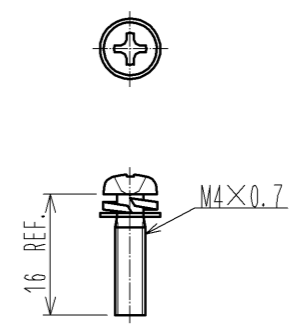

2 ATTACHMENT

JIS B 1188 : CROSS RECESSED NEED SCREWS WITH CAPTIVE WASHER
M4×0.7×16

3 ELECTRODE TOUCHED AREA FOR RACK PLATING

- NOTE 1. REFER TO ETAD-E 2925 FOR THE APPLICABLE COMPONENTS ASSEMBLED WITH THIS PRODUCT.
2. SWELLING MAX 1.2mm DIA. AND 0.15mm HEIGHT COULD APPEAR ON THE SURFACE DUE TO DIE-CASTING, BUT IT DOESN'T AFFECT THE PERFORMANCE.
3 THE COLOR OF HATCHED AREA COULD BE DIFFERENT DUE TO THE RACK PLATING PROCESS, TOUCHING THE ELECTRODES TO THE SPECIFIED AREA, BUT IT DOESN'T AFFECT THE PERFORMANCE.
4. THIS PRODUCT IS AVAILABLE BY 100 pcs./box UNIT.

1	ZDC2	SURFACE PLATING : NICKEL UNDER PLATING : COPPER	2	STEEL	SURFACE PLATING : NICKEL UNDER PLATING : COPPER		
NO.	MATERIAL	FINISH . REMARKS	NO.	MATERIAL	FINISH . REMARKS		
UNITS mm		SCALE 1 : 1	COUNT 1	DESCRIPTION OF REVISIONS DIS-E-004870	DESIGNED TY. MIURA	CHECKED AH. KODAMA	DATE 13. 12. 09
HRS HIROSE ELECTRIC CO., LTD.		APPROVED : KN. ICHIKAWA 10. 09. 29	DRAWING NO. EDC3-126914-00				
		CHECKED : KN. ICHIKAWA 10. 09. 29	PART NO. PQ50-20P-PC				
		DESIGNED : TY. MIURA 10. 09. 29	CODE NO. CL236-2000-8-00				
		DRAWN : TF. HIGASHIYAMA 10. 09. 25					