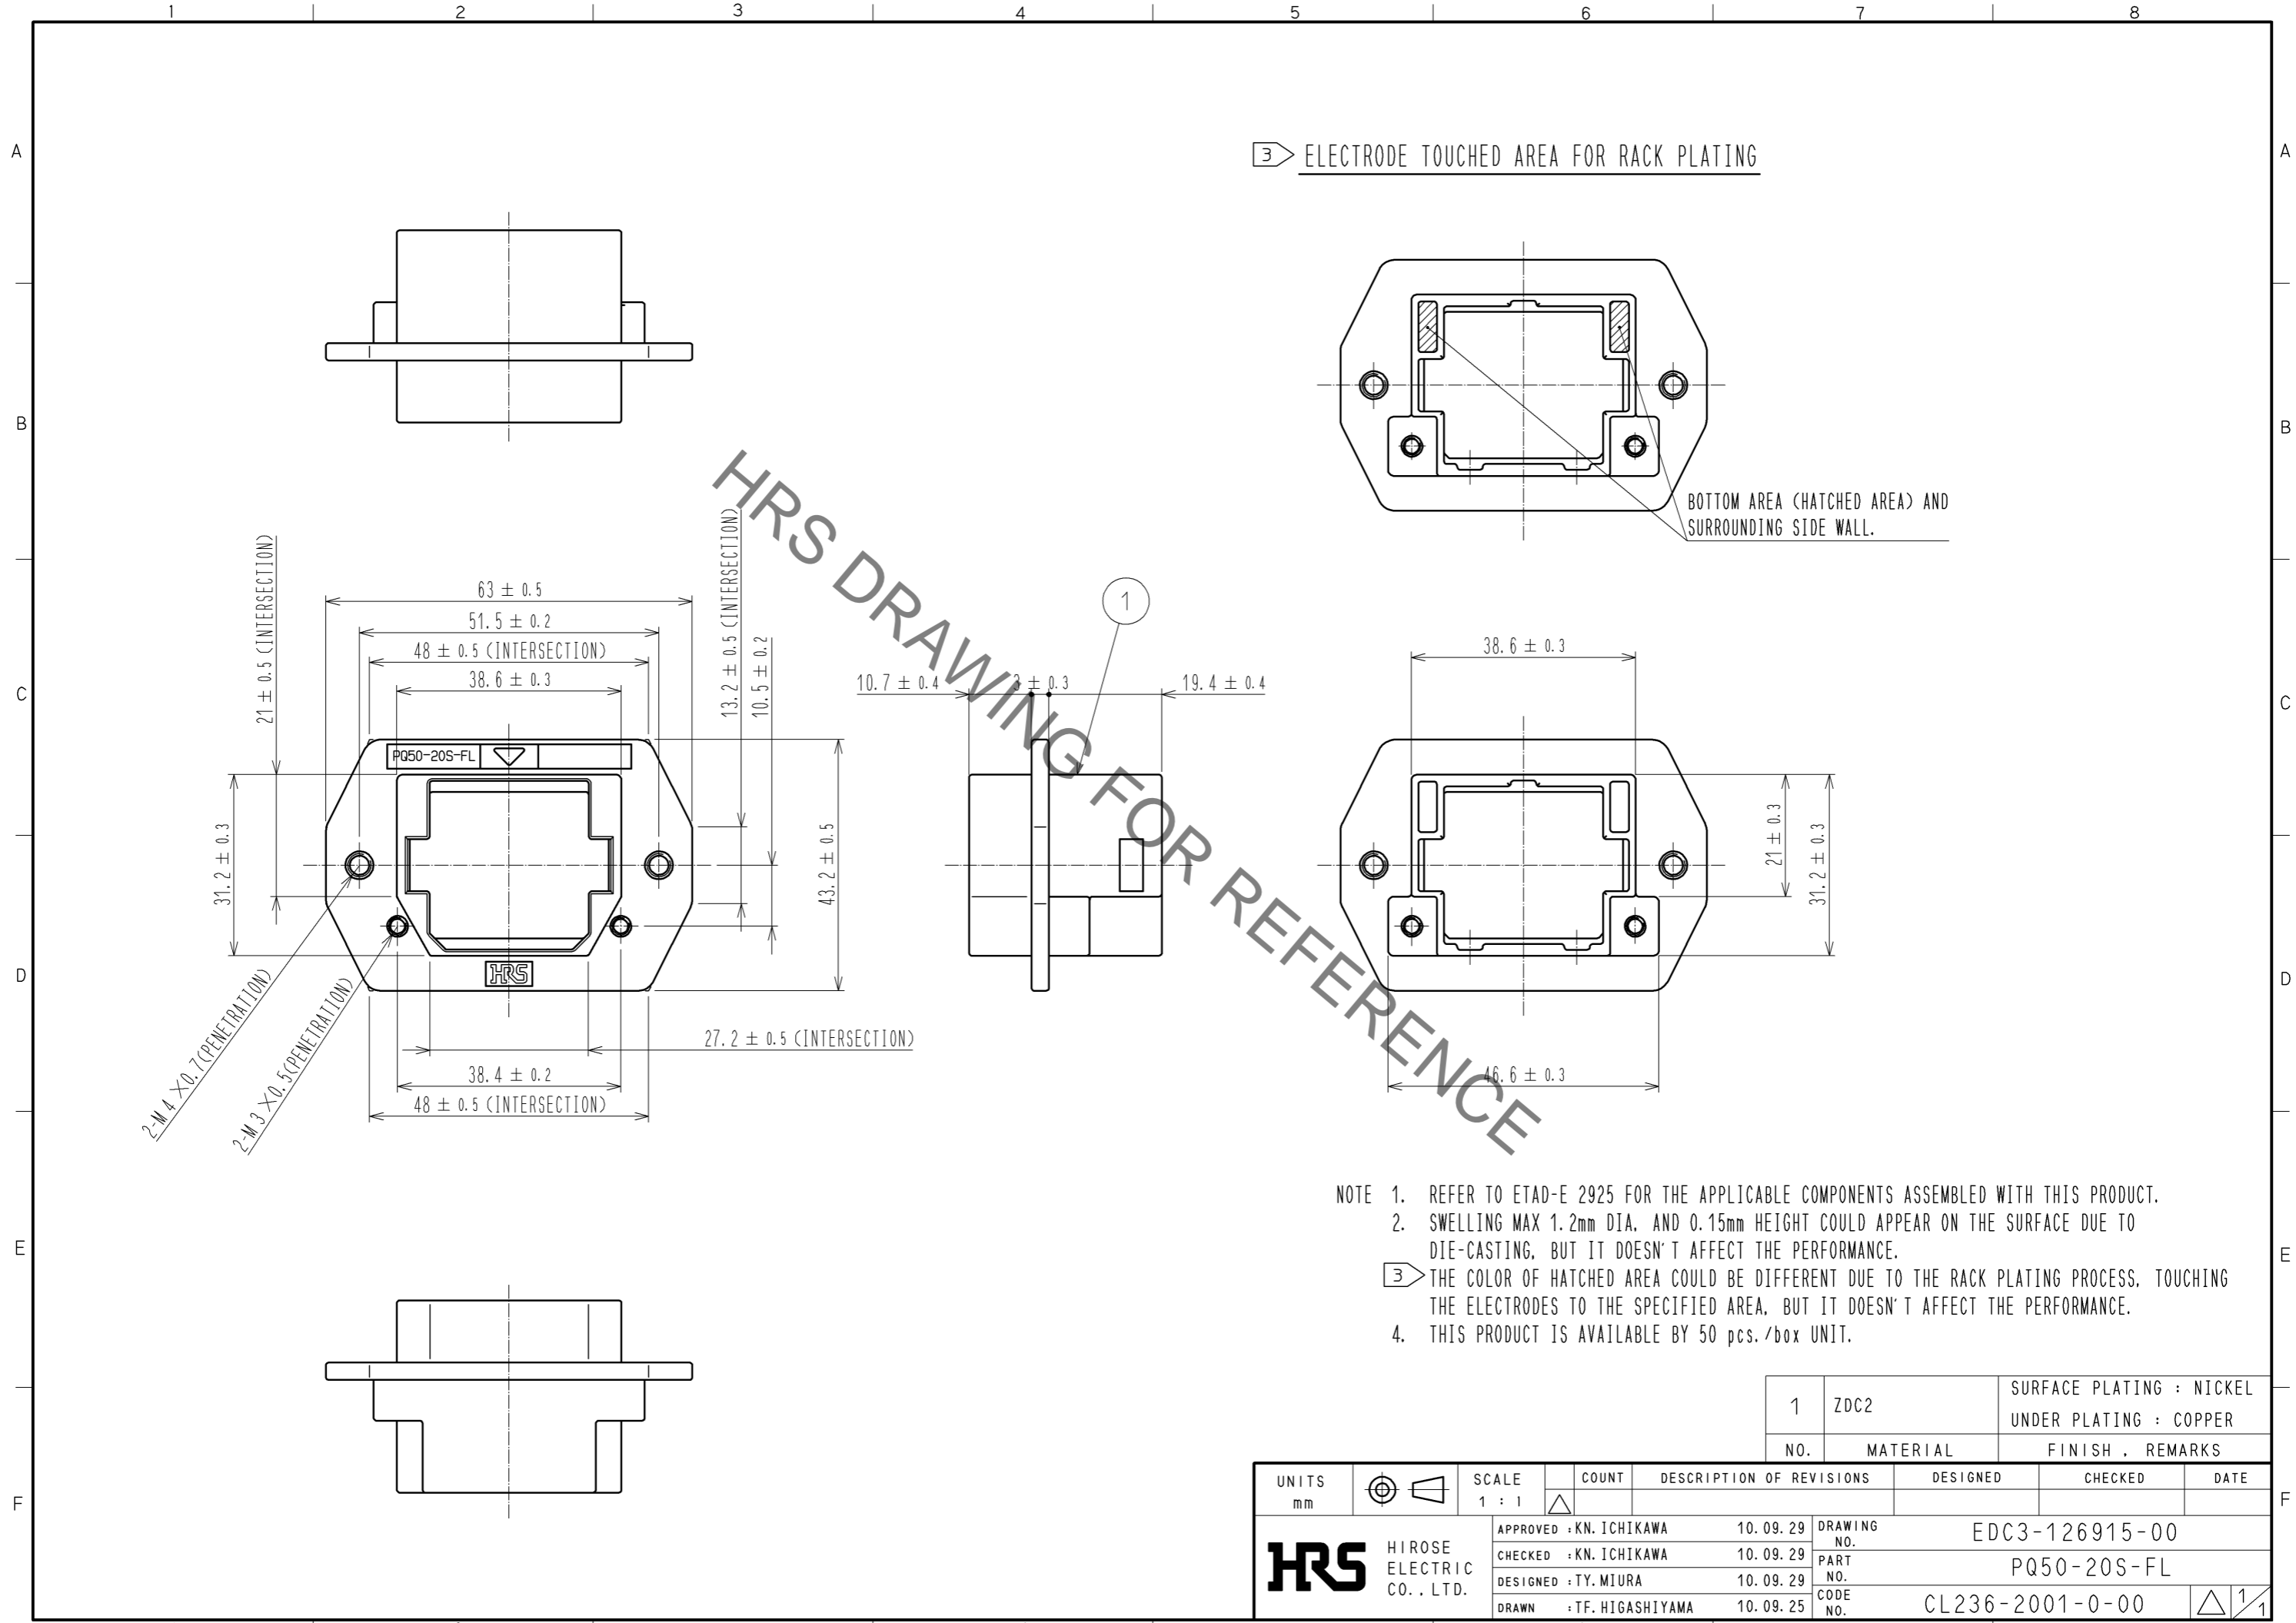

3 ELECTRODE TOUCHED AREA FOR RACK PLATING

BOTTOM AREA (HATCHED AREA) AND SURROUNDING SIDE WALL.

HRS DRAWING FOR REFERENCE

- NOTE
1. REFER TO ETAD-E 2925 FOR THE APPLICABLE COMPONENTS ASSEMBLED WITH THIS PRODUCT.
  2. SWELLING MAX 1.2mm DIA. AND 0.15mm HEIGHT COULD APPEAR ON THE SURFACE DUE TO DIE-CASTING, BUT IT DOESN'T AFFECT THE PERFORMANCE.
  - 3 THE COLOR OF HATCHED AREA COULD BE DIFFERENT DUE TO THE RACK PLATING PROCESS, TOUCHING THE ELECTRODES TO THE SPECIFIED AREA, BUT IT DOESN'T AFFECT THE PERFORMANCE.
  4. THIS PRODUCT IS AVAILABLE BY 50 pcs./box UNIT.

1	ZDC2	SURFACE PLATING : NICKEL UNDER PLATING : COPPER
NO.	MATERIAL	FINISH . REMARKS

UNITS	SCALE	COUNT	DESCRIPTION OF REVISIONS	DESIGNED	CHECKED	DATE
mm	1 : 1	△				
APPROVED : KN. ICHIKAWA			10.09.29	DRAWING NO. EDC3-126915-00		
CHECKED : KN. ICHIKAWA			10.09.29	PART NO. PQ50-20S-FL		
DESIGNED : TY. MIURA			10.09.29	CODE NO. CL236-2001-0-00		
DRAWN : TF. HIGASHIYAMA			10.09.25	△ 1/1		