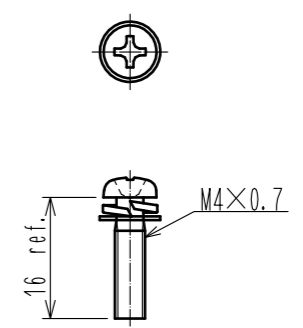

③ Electrode touched area for rack plating

Hatched bottom areas and the side wall up to 10 max. high from the bottom surface.

② Attachment

JIS B 1188 : Cross recessed need screws with captive washer
M4×0.7×16

- Note 1. Refer to ETAD-E 2925 for the applicable components assembled with this product.
2. Swelling max 1.2mm dia. and 0.15mm height could appear on the surface due to die-casting, but it doesn't affect the performance.

③ The color of hatched area could be different due to the rack plating process, touching the electrodes to the specified area, but it doesn't affect the performance.

1	ZDC2	Surface plating : Nickel 2µm min Under plating : Copper 7µm min	2	Steel	Surface plating : Nickel 2µm min Under plating : Copper 3µm min		
NO.	MATERIAL	FINISH , REMARKS	NO.	MATERIAL	FINISH , REMARKS		
UNITS mm		SCALE 1 : 1	COUNT 	DESCRIPTION OF REVISIONS	DESIGNED	CHECKED	DATE
HRS HIROSE ELECTRIC CO., LTD.		APPROVED : NM. NISHIMATSU	17.01.25	DRAWING NO.	EDC-126916-01-00		
		CHECKED : NM. NISHIMATSU	17.01.25	PART NO.	PQ50-20S-JC(01)		
		DESIGNED : MO. SHIMOYAMA	17.01.25	CODE NO.	CL236-2002-3-01		
		DRAWN : JY. IGA	17.01.25				