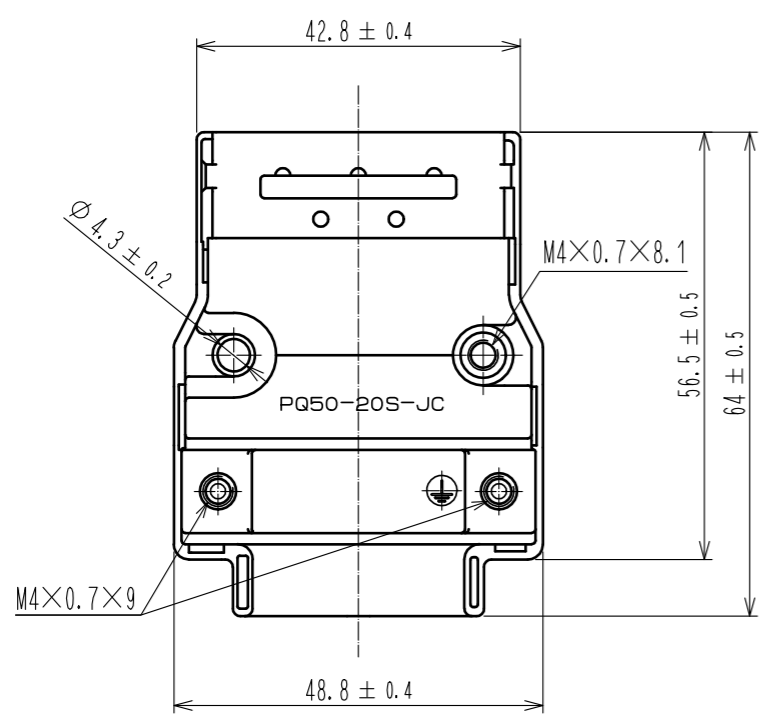

③ Electrode touched area for rack plating

Hatched bottom areas and the side wall up to 10 max. high from the bottom surface.

② Attachment

JIS B 1188 : Cross recessed need screws with captive washer
M4×0.7×16

- Note 1. Refer to ETAD-E 2925 for the applicable components assembled with this product.
2. Swelling max 1.2mm dia. and 0.15mm height could appear on the surface due to die-casting, but it doesn't affect the performance.

③ The color of hatched area could be different due to the rack plating process, touching the electrodes to the specified area, but it doesn't affect the performance.

1	ZDC2	Surface plating : Nickel 2µm min Under plating : Copper 7µm min	2	Steel	Surface plating : Nickel 2µm min Under plating : Copper 3µm min		
NO.	MATERIAL	FINISH , REMARKS	NO.	MATERIAL	FINISH , REMARKS		
UNITS mm		SCALE 1 : 1	COUNT 	DESCRIPTION OF REVISIONS	DESIGNED	CHECKED	DATE
HRS HIROSE ELECTRIC CO., LTD.		APPROVED : NM. NISHIMATSU	17.01.25	DRAWING NO.	EDC-126916-01-00		
		CHECKED : NM. NISHIMATSU	17.01.25	PART NO.	PQ50-20S-JC(01)		
		DESIGNED : MO. SHIMOYAMA	17.01.25	CODE NO.	CL236-2002-3-01		
		DRAWN : JY. IGA	17.01.25				