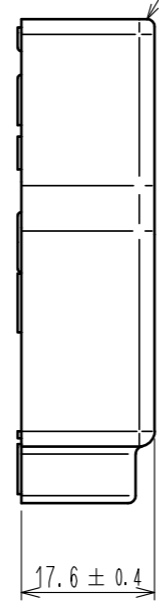

③ Electrode touched area for rack plating

Hatched bottom areas and the side wall up to 10 max. high from the bottom surface.

② Attachment

JIS B 1188 : Cross recessed need screws with captive washer
M4×0.7×16

- Note 1. Refer to ETAD-E 2925 for the applicable components assembled with this product.
2. Swelling max 1.2mm dia. and 0.15mm height could appear on the surface due to die-casting, but it doesn't affect the performance.

③ The color of hatched area could be different due to the rack plating process, touching the electrodes to the specified area, but it doesn't affect the performance.

1	ZDC2	Surface plating : Nickel 2µm min Under plating : Copper 7µm min	2	Steel	Surface plating : Nickel 2µm min Under plating : Copper 3µm min		
NO.	MATERIAL	FINISH , REMARKS	NO.	MATERIAL	FINISH , REMARKS		
UNITS mm		SCALE 1 : 1	COUNT 	DESCRIPTION OF REVISIONS	DESIGNED	CHECKED	DATE
HRS HIROSE ELECTRIC CO., LTD.		APPROVED : NM. NISHIMATSU	17.01.25	DRAWING NO.	EDC-126916-01-00		
		CHECKED : NM. NISHIMATSU	17.01.25	PART NO.	PQ50-20S-JC(01)		
		DESIGNED : MO. SHIMOYAMA	17.01.25	CODE NO.	CL236-2002-3-01		
		DRAWN : JY. IGA	17.01.25				