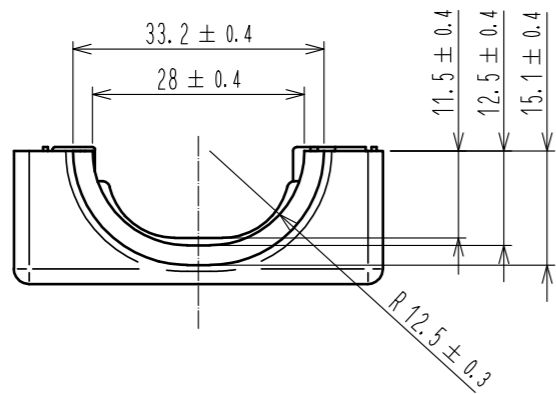

③ Electrode touched area for rack plating

Hatched bottom areas and the side wall up to 10 max. high from the bottom surface.

② Attachment

JIS B 1188 : Cross recessed need screws with captive washer
M4×0.7×16

- Note 1. Refer to ETAD-E 2925 for the applicable components assembled with this product.
2. Swelling max 1.2mm dia. and 0.15mm height could appear on the surface due to die-casting, but it doesn't affect the performance.

③ The color of hatched area could be different due to the rack plating process, touching the electrodes to the specified area, but it doesn't affect the performance.

1	ZDC2	Surface plating : Nickel 2µm min Under plating : Copper 7µm min	2	Steel	Surface plating : Nickel 2µm min Under plating : Copper 3µm min		
NO.	MATERIAL	FINISH , REMARKS	NO.	MATERIAL	FINISH , REMARKS		
UNITS mm		SCALE 1 : 1	COUNT 	DESCRIPTION OF REVISIONS	DESIGNED	CHECKED	DATE
HRS HIROSE ELECTRIC CO., LTD.		APPROVED : NM. NISHIMATSU	17.01.25	DRAWING NO.	EDC-126916-01-00		
		CHECKED : NM. NISHIMATSU	17.01.25	PART NO.	PQ50-20S-JC(01)		
		DESIGNED : MO. SHIMOYAMA	17.01.25	CODE NO.	CL236-2002-3-01		
		DRAWN : JY. IGA	17.01.25				