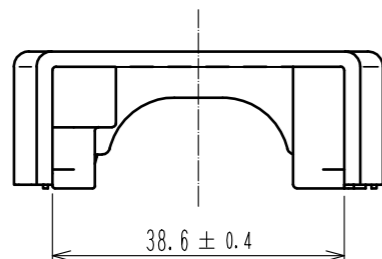

③ Electrode touched area for rack plating

Hatched bottom areas and the side wall up to 10 max. high from the bottom surface.

② Attachment

JIS B 1188 : Cross recessed need screws with captive washer
M4×0.7×16

- Note 1. Refer to ETAD-E 2925 for the applicable components assembled with this product.
2. Swelling max 1.2mm dia. and 0.15mm height could appear on the surface due to die-casting, but it doesn't affect the performance.

③ The color of hatched area could be different due to the rack plating process, touching the electrodes to the specified area, but it doesn't affect the performance.

1	ZDC2	Surface plating : Nickel 2µm min Under plating : Copper 7µm min	2	Steel	Surface plating : Nickel 2µm min Under plating : Copper 3µm min		
NO.	MATERIAL	FINISH , REMARKS	NO.	MATERIAL	FINISH , REMARKS		
UNITS mm		SCALE 1 : 1	COUNT 	DESCRIPTION OF REVISIONS	DESIGNED	CHECKED	DATE
HRS HIROSE ELECTRIC CO., LTD.		APPROVED : NM. NISHIMATSU	17.01.25	DRAWING NO.	EDC-126916-01-00		
		CHECKED : NM. NISHIMATSU	17.01.25	PART NO.	PQ50-20S-JC(01)		
		DESIGNED : MO. SHIMOYAMA	17.01.25	CODE NO.	CL236-2002-3-01		
		DRAWN : JY. IGA	17.01.25				