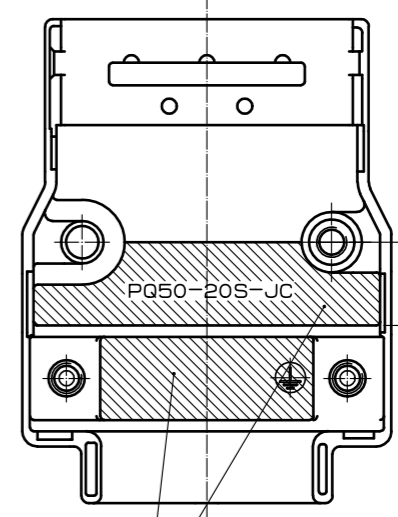

③ Electrode touched area for rack plating

Hatched bottom areas and the side wall up to 10 max. high from the bottom surface.

② Attachment

JIS B 1188 : Cross recessed need screws with captive washer
M4×0.7×16

- Note 1. Refer to ETAD-E 2925 for the applicable components assembled with this product.
2. Swelling max 1.2mm dia. and 0.15mm height could appear on the surface due to die-casting, but it doesn't affect the performance.

③ The color of hatched area could be different due to the rack plating process, touching the electrodes to the specified area, but it doesn't affect the performance.

1	ZDC2	Surface plating : Nickel 2µm min Under plating : Copper 7µm min	2	Steel	Surface plating : Nickel 2µm min Under plating : Copper 3µm min		
NO.	MATERIAL	FINISH , REMARKS	NO.	MATERIAL	FINISH , REMARKS		
UNITS mm		SCALE 1 : 1	COUNT 	DESCRIPTION OF REVISIONS	DESIGNED	CHECKED	DATE
HRS HIROSE ELECTRIC CO., LTD.		APPROVED : NM. NISHIMATSU	17.01.25	DRAWING NO.	EDC-126916-01-00		
		CHECKED : NM. NISHIMATSU	17.01.25	PART NO.	PQ50-20S-JC(01)		
		DESIGNED : MO. SHIMOYAMA	17.01.25	CODE NO.	CL236-2002-3-01		
		DRAWN : JY. IGA	17.01.25				