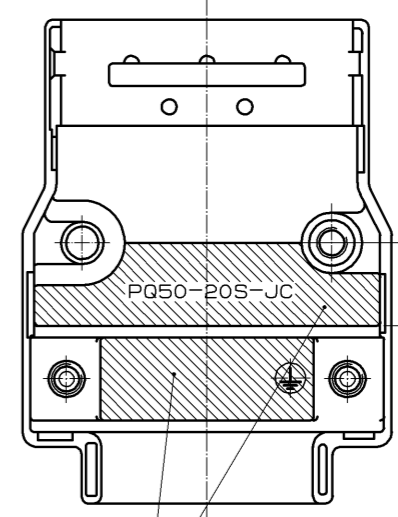

2 ATTACHMENT

JIS B 1188 : CROSS RECESSED NEED SCREWS WITH CAPTIVE WASHER
M4×0.7×16

3 ELECTRODE TOUCHED AREA FOR RACK PLATING

HATCHED BOTTOM AREAS AND THE SIDE WALL UP TO 10 MAX. HIGH FROM THE BOTTOM SURFACE.

- NOTE 1. REFER TO ETAD-E 2925 FOR THE APPLICABLE COMPONENTS ASSEMBLED WITH THIS PRODUCT.
2. SWELLING MAX 1.2mm DIA. AND 0.15mm HEIGHT COULD APPEAR ON THE SURFACE DUE TO DIE-CASTING, BUT IT DOESN'T AFFECT THE PERFORMANCE.
3 THE COLOR OF HATCHED AREA COULD BE DIFFERENT DUE TO THE RACK PLATING PROCESS, TOUCHING THE ELECTRODES TO THE SPECIFIED AREA, BUT IT DOESN'T AFFECT THE PERFORMANCE.
4. THIS PRODUCT IS AVAILABLE BY 100 pcs./box UNIT.

1	ZDC2	SURFACE PLATING : NICKEL UNDER PLATING : COPPER	2	STEEL	SURFACE PLATING : NICKEL UNDER PLATING : COPPER		
NO.	MATERIAL	FINISH . REMARKS	NO.	MATERIAL	FINISH . REMARKS		
UNITS mm		SCALE 1 : 1	COUNT 1	DESCRIPTION OF REVISIONS DIS-E-004870	DESIGNED TY. MIURA	CHECKED AH. KODAMA	DATE 13. 12. 09
HRS HIROSE ELECTRIC CO., LTD.		APPROVED : KN. ICHIKAWA 10. 09. 29	DRAWING NO. EDC3-126916-00				
		CHECKED : KN. ICHIKAWA 10. 09. 29	PART NO. PQ50-20S-JC				
		DESIGNED : TY. MIURA 10. 09. 29	CODE NO. CL236-2002-3-00				
		DRAWN : TF. HIGASHIYAMA 10. 09. 25					