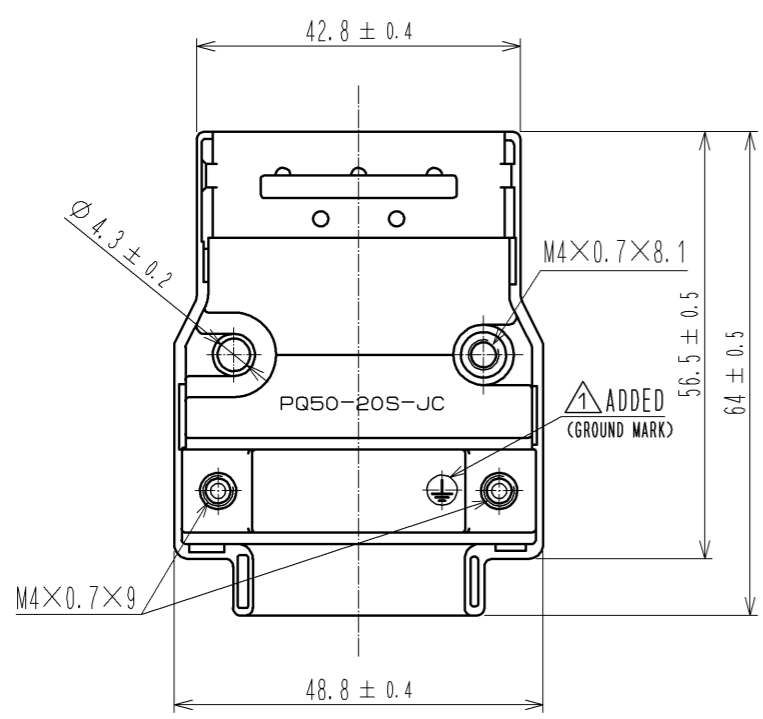

2 ATTACHMENT

JIS B 1188 : CROSS RECESSED NEED SCREWS WITH CAPTIVE WASHER
M4×0.7×16

3 ELECTRODE TOUCHED AREA FOR RACK PLATING

HATCHED BOTTOM AREAS AND THE SIDE WALL UP TO 10 MAX. HIGH FROM THE BOTTOM SURFACE.

- NOTE 1. REFER TO ETAD-E 2925 FOR THE APPLICABLE COMPONENTS ASSEMBLED WITH THIS PRODUCT.
2. SWELLING MAX 1.2mm DIA. AND 0.15mm HEIGHT COULD APPEAR ON THE SURFACE DUE TO DIE-CASTING, BUT IT DOESN'T AFFECT THE PERFORMANCE.
3 THE COLOR OF HATCHED AREA COULD BE DIFFERENT DUE TO THE RACK PLATING PROCESS, TOUCHING THE ELECTRODES TO THE SPECIFIED AREA, BUT IT DOESN'T AFFECT THE PERFORMANCE.
4. THIS PRODUCT IS AVAILABLE BY 100 pcs./box UNIT.

1	ZDC2	SURFACE PLATING : NICKEL UNDER PLATING : COPPER	2	STEEL	SURFACE PLATING : NICKEL UNDER PLATING : COPPER		
NO.	MATERIAL	FINISH . REMARKS	NO.	MATERIAL	FINISH . REMARKS		
UNITS mm		SCALE 1 : 1	COUNT 1	DESCRIPTION OF REVISIONS DIS-E-004870	DESIGNED TY. MIURA	CHECKED AH. KODAMA	DATE 13. 12. 09
HRS HIROSE ELECTRIC CO., LTD.		APPROVED : KN. ICHIKAWA 10. 09. 29	DRAWING NO. EDC3-126916-00				
		CHECKED : KN. ICHIKAWA 10. 09. 29	PART NO. PQ50-20S-JC				
		DESIGNED : TY. MIURA 10. 09. 29	CODE NO. CL236-2002-3-00				
		DRAWN : TF. HIGASHIYAMA 10. 09. 25					