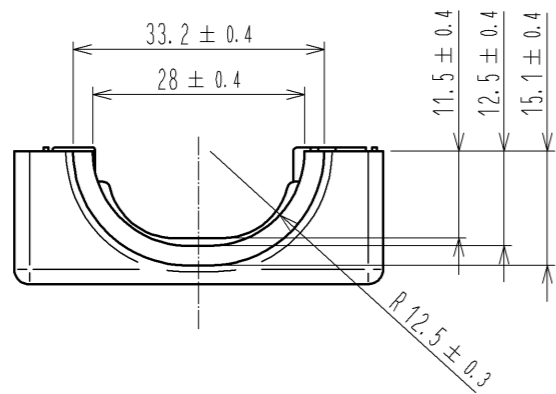

2 ATTACHMENT

JIS B 1188 : CROSS RECESSED NEED SCREWS WITH CAPTIVE WASHER
M4×0.7×16

3 ELECTRODE TOUCHED AREA FOR RACK PLATING

HATCHED BOTTOM AREAS AND THE SIDE WALL UP TO 10 MAX. HIGH FROM THE BOTTOM SURFACE.

- NOTE 1. REFER TO ETAD-E 2925 FOR THE APPLICABLE COMPONENTS ASSEMBLED WITH THIS PRODUCT.
2. SWELLING MAX 1.2mm DIA. AND 0.15mm HEIGHT COULD APPEAR ON THE SURFACE DUE TO DIE-CASTING, BUT IT DOESN'T AFFECT THE PERFORMANCE.
3 THE COLOR OF HATCHED AREA COULD BE DIFFERENT DUE TO THE RACK PLATING PROCESS, TOUCHING THE ELECTRODES TO THE SPECIFIED AREA, BUT IT DOESN'T AFFECT THE PERFORMANCE.
4. THIS PRODUCT IS AVAILABLE BY 100 pcs./box UNIT.

1	ZDC2	SURFACE PLATING : NICKEL UNDER PLATING : COPPER	2	STEEL	SURFACE PLATING : NICKEL UNDER PLATING : COPPER		
NO.	MATERIAL	FINISH . REMARKS	NO.	MATERIAL	FINISH . REMARKS		
UNITS mm		SCALE 1 : 1	COUNT 1	DESCRIPTION OF REVISIONS DIS-E-004870	DESIGNED TY. MIURA	CHECKED AH. KODAMA	DATE 13. 12. 09
HRS HIROSE ELECTRIC CO., LTD.		APPROVED : KN. ICHIKAWA 10. 09. 29	DRAWING NO. EDC3-126916-00				
		CHECKED : KN. ICHIKAWA 10. 09. 29	PART NO. PQ50-20S-JC				
		DESIGNED : TY. MIURA 10. 09. 29	CODE NO. CL236-2002-3-00				
		DRAWN : TF. HIGASHIYAMA 10. 09. 25					