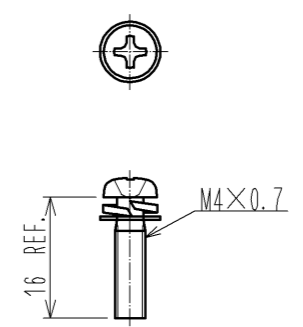

2 ATTACHMENT

JIS B 1188 : CROSS RECESSED NEED SCREWS WITH CAPTIVE WASHER
M4×0.7×16

3 ELECTRODE TOUCHED AREA FOR RACK PLATING

HATCHED BOTTOM AREAS AND THE SIDE WALL UP TO 10 MAX. HIGH FROM THE BOTTOM SURFACE.

- NOTE 1. REFER TO ETAD-E 2925 FOR THE APPLICABLE COMPONENTS ASSEMBLED WITH THIS PRODUCT.
2. SWELLING MAX 1.2mm DIA. AND 0.15mm HEIGHT COULD APPEAR ON THE SURFACE DUE TO DIE-CASTING, BUT IT DOESN'T AFFECT THE PERFORMANCE.
3 THE COLOR OF HATCHED AREA COULD BE DIFFERENT DUE TO THE RACK PLATING PROCESS, TOUCHING THE ELECTRODES TO THE SPECIFIED AREA, BUT IT DOESN'T AFFECT THE PERFORMANCE.
4. THIS PRODUCT IS AVAILABLE BY 100 pcs./box UNIT.

1	ZDC2	SURFACE PLATING : NICKEL UNDER PLATING : COPPER	2	STEEL	SURFACE PLATING : NICKEL UNDER PLATING : COPPER		
NO.	MATERIAL	FINISH . REMARKS	NO.	MATERIAL	FINISH . REMARKS		
UNITS mm		SCALE 1 : 1	COUNT 1	DESCRIPTION OF REVISIONS DIS-E-004870	DESIGNED TY. MIURA	CHECKED AH. KODAMA	DATE 13. 12. 09
HRS HIROSE ELECTRIC CO., LTD.		APPROVED : KN. ICHIKAWA 10. 09. 29	DRAWING NO. EDC3-126916-00				
		CHECKED : KN. ICHIKAWA 10. 09. 29	PART NO. PQ50-20S-JC				
		DESIGNED : TY. MIURA 10. 09. 29	CODE NO. CL236-2002-3-00				
		DRAWN : TF. HIGASHIYAMA 10. 09. 25					