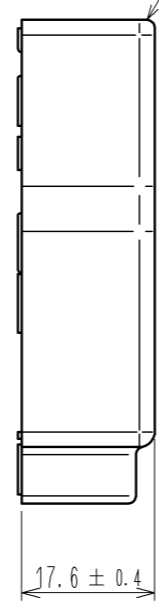

2 ATTACHMENT

JIS B 1188 : CROSS RECESSED NEED SCREWS WITH CAPTIVE WASHER
M4×0.7×16

3 ELECTRODE TOUCHED AREA FOR RACK PLATING

HATCHED BOTTOM AREAS AND THE SIDE WALL UP TO 10 MAX. HIGH FROM THE BOTTOM SURFACE.

- NOTE 1. REFER TO ETAD-E 2925 FOR THE APPLICABLE COMPONENTS ASSEMBLED WITH THIS PRODUCT.
2. SWELLING MAX 1.2mm DIA. AND 0.15mm HEIGHT COULD APPEAR ON THE SURFACE DUE TO DIE-CASTING, BUT IT DOESN'T AFFECT THE PERFORMANCE.
3 THE COLOR OF HATCHED AREA COULD BE DIFFERENT DUE TO THE RACK PLATING PROCESS, TOUCHING THE ELECTRODES TO THE SPECIFIED AREA, BUT IT DOESN'T AFFECT THE PERFORMANCE.
4. THIS PRODUCT IS AVAILABLE BY 100 pcs./box UNIT.

1	ZDC2	SURFACE PLATING : NICKEL UNDER PLATING : COPPER	2	STEEL	SURFACE PLATING : NICKEL UNDER PLATING : COPPER		
NO.	MATERIAL	FINISH . REMARKS	NO.	MATERIAL	FINISH . REMARKS		
UNITS mm		SCALE 1 : 1	COUNT 1	DESCRIPTION OF REVISIONS DIS-E-004870	DESIGNED TY. MIURA	CHECKED AH. KODAMA	DATE 13. 12. 09
HRS HIROSE ELECTRIC CO., LTD.		APPROVED : KN. ICHIKAWA 10. 09. 29	DRAWING NO. EDC3-126916-00				
		CHECKED : KN. ICHIKAWA 10. 09. 29	PART NO. PQ50-20S-JC				
		DESIGNED : TY. MIURA 10. 09. 29	CODE NO. CL236-2002-3-00				
		DRAWN : TF. HIGASHIYAMA 10. 09. 25					