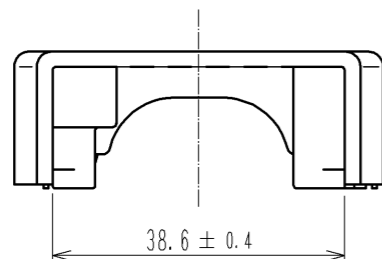

2 ATTACHMENT

JIS B 1188 : CROSS RECESSED NEED SCREWS WITH CAPTIVE WASHER
M4×0.7×16

3 ELECTRODE TOUCHED AREA FOR RACK PLATING

HATCHED BOTTOM AREAS AND THE SIDE WALL UP TO 10 MAX. HIGH FROM THE BOTTOM SURFACE.

- NOTE 1. REFER TO ETAD-E 2925 FOR THE APPLICABLE COMPONENTS ASSEMBLED WITH THIS PRODUCT.
2. SWELLING MAX 1.2mm DIA. AND 0.15mm HEIGHT COULD APPEAR ON THE SURFACE DUE TO DIE-CASTING, BUT IT DOESN'T AFFECT THE PERFORMANCE.
3 THE COLOR OF HATCHED AREA COULD BE DIFFERENT DUE TO THE RACK PLATING PROCESS, TOUCHING THE ELECTRODES TO THE SPECIFIED AREA, BUT IT DOESN'T AFFECT THE PERFORMANCE.
4. THIS PRODUCT IS AVAILABLE BY 100 pcs./box UNIT.

1	ZDC2	SURFACE PLATING : NICKEL UNDER PLATING : COPPER	2	STEEL	SURFACE PLATING : NICKEL UNDER PLATING : COPPER		
NO.	MATERIAL	FINISH . REMARKS	NO.	MATERIAL	FINISH . REMARKS		
UNITS mm		SCALE 1 : 1	COUNT 1	DESCRIPTION OF REVISIONS DIS-E-004870	DESIGNED TY. MIURA	CHECKED AH. KODAMA	DATE 13. 12. 09
HRS HIROSE ELECTRIC CO., LTD.		APPROVED : KN. ICHIKAWA 10. 09. 29	DRAWING NO. EDC3-126916-00				
		CHECKED : KN. ICHIKAWA 10. 09. 29	PART NO. PQ50-20S-JC				
		DESIGNED : TY. MIURA 10. 09. 29	CODE NO. CL236-2002-3-00				
		DRAWN : TF. HIGASHIYAMA 10. 09. 25					