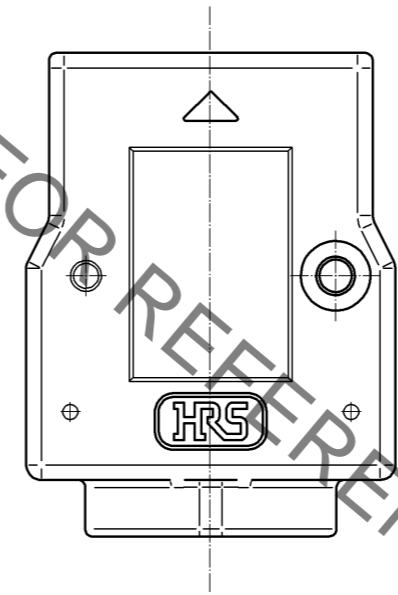

2 ATTACHMENT

JIS B 1188 : CROSS RECESSED NEED SCREWS WITH CAPTIVE WASHER
M4×0.7×16

3 ELECTRODE TOUCHED AREA FOR RACK PLATING

HATCHED BOTTOM AREAS AND THE SIDE WALL UP TO 10 MAX. HIGH FROM THE BOTTOM SURFACE.

- NOTE 1. REFER TO ETAD-E 2925 FOR THE APPLICABLE COMPONENTS ASSEMBLED WITH THIS PRODUCT.
2. SWELLING MAX 1.2mm DIA. AND 0.15mm HEIGHT COULD APPEAR ON THE SURFACE DUE TO DIE-CASTING, BUT IT DOESN'T AFFECT THE PERFORMANCE.
3 THE COLOR OF HATCHED AREA COULD BE DIFFERENT DUE TO THE RACK PLATING PROCESS, TOUCHING THE ELECTRODES TO THE SPECIFIED AREA, BUT IT DOESN'T AFFECT THE PERFORMANCE.
4. THIS PRODUCT IS AVAILABLE BY 100 pcs./box UNIT.