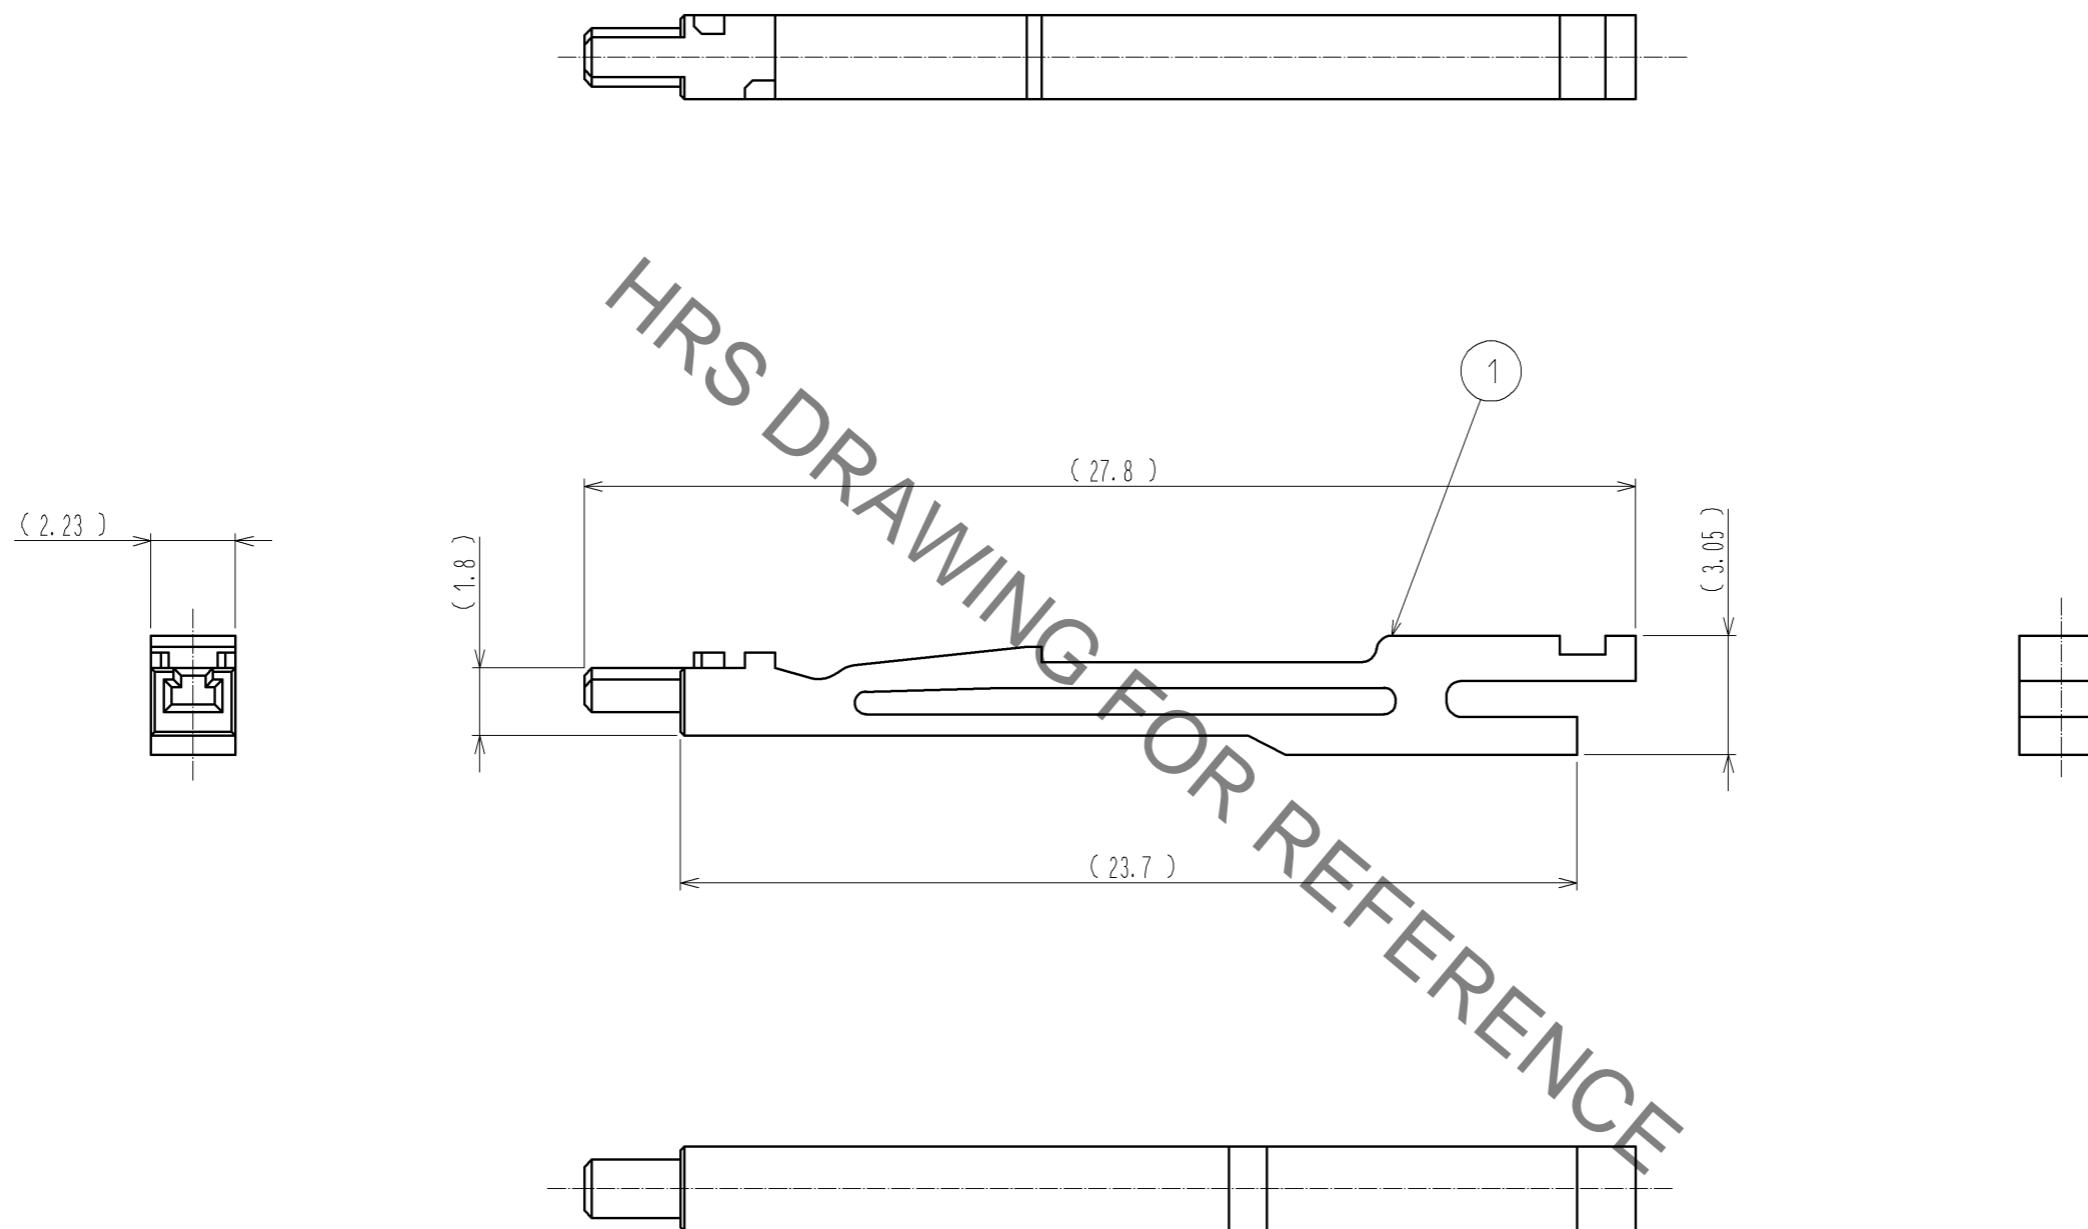

NOTE 1 REFER TO ETAD-E2961 FOR THE APPLICABLE COMPONENT ASSEMBLED WITH THIS PRODUCT.
 2 THIS PRODUCT IS AVAILABLE 100 PCS IN ONE PACK.

| 1 | PBT | UL94V-0. COLOR : WHITE | | | | |
|--------------------------------------|----------|--------------------------|----------|--------------------------|------------------|---------|
| NO. | MATERIAL | FINISH . REMARKS | NO. | MATERIAL | FINISH . REMARKS | |
| UNITS mm | | SCALE 5 : 1 | | DESCRIPTION OF REVISIONS | DESIGNED | CHECKED |
| HRS HIROSE ELECTRIC CO., LTD. | | APPROVED : A0. SUZUKI | 12.02.10 | DRAWING NO. | EDC3-127721-00 | |
| | | CHECKED : KN. ICHIKAWA | 12.02.10 | PART NO. | PQ50S-SC-KY | |
| | | DESIGNED : TU. TANIGUCHI | 12.02.10 | CODE NO. | CL236-2033-7-00 | |
| | | DRAWN : P. EKSOURIYA | 12.02.07 | | | |