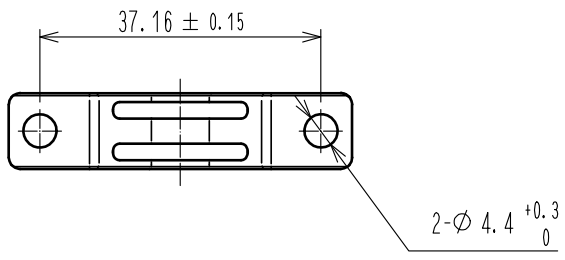

② Attachment

JIS B 1188 : Cross recessed need screws with captive washer
M4×0.7×12

Note 1. Refer to ETAD-E 2925 for the applicable components assembled with this product.
2. This product is available 1 pcs. of rft. No. ① in one pack and 2 pcs. of rft. No. ② in one pack.

1	Steel	Surface plating : Nickel 3μm min Under plating : Copper 2μm min	2	Steel	Surface plating : Nickel 2μm min Under plating : Copper 3μm min
NO.	MATERIAL	FINISH . REMARKS	NO.	MATERIAL	FINISH . REMARKS