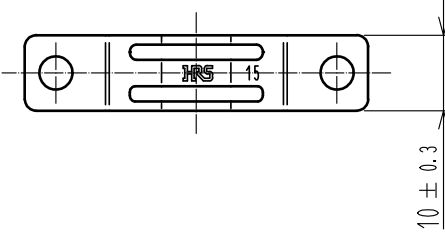

② Attachment

JIS B 1188 : Cross recessed need screws with captive washer
M4×0.7×12

Note 1. Refer to ETAD-E 2925 for the applicable components assembled with this product.
2. This product is available 1 pcs. of rft. No. ① in one pack and 2 pcs. of rft. No. ② in one pack.

1	Steel	Surface plating : Nickel 3μm min Under plating : Copper 2μm min	2	Steel	Surface plating : Nickel 2μm min Under plating : Copper 3μm min
NO.	MATERIAL	FINISH . REMARKS	NO.	MATERIAL	FINISH . REMARKS