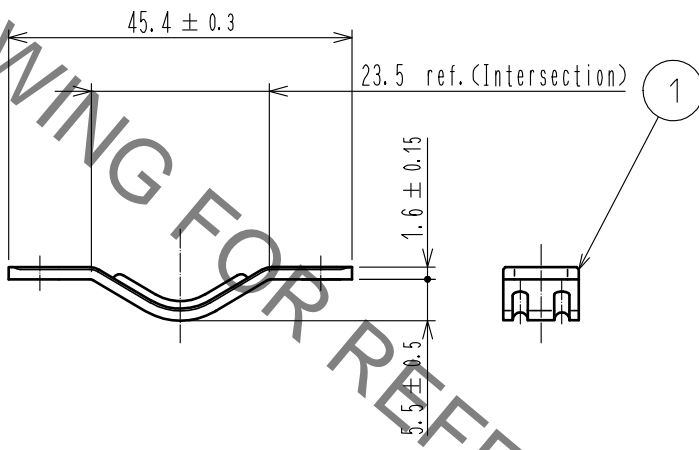

② Attachment

JIS B 1188 : Cross recessed need screws with captive washer
M4×0.7×12

Note 1. Refer to ETAD-E 2925 for the applicable components assembled with this product.
2. This product is available 1 pcs. of rft. No. ① in one pack and 2 pcs. of rft. No. ② in one pack.

1	Steel	Surface plating : Nickel 3μm min Under plating : Copper 2μm min	2	Steel	Surface plating : Nickel 2μm min Under plating : Copper 3μm min
NO.	MATERIAL	FINISH . REMARKS	NO.	MATERIAL	FINISH . REMARKS