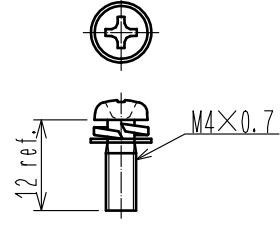

② Attachment

JIS B 1188 : Cross recessed need screws with captive washer
M4×0.7×12

Note 1. Refer to ETAD-E 2925 for the applicable components assembled with this product.
2. This product is available 1 pcs. of rft. No. ① in one pack and 2 pcs. of rft. No. ② in one pack.

1	Steel	Surface plating : Nickel 3μm min Under plating : Copper 2μm min	2	Steel	Surface plating : Nickel 2μm min Under plating : Copper 3μm min
NO.	MATERIAL	FINISH . REMARKS	NO.	MATERIAL	FINISH . REMARKS

UNITS mm		SCALE 1 : 1	COUNT 	DESCRIPTION OF REVISIONS	DESIGNED	CHECKED	DATE
-------------	--	----------------	-----------	--------------------------	----------	---------	------

HIROSE ELECTRIC CO., LTD.	APPROVED : NM. NISHIMATSU	17. 01. 25	DRAWING NO.	EDC-126919-01-00
	CHECKED : NM. NISHIMATSU	17. 01. 25	PART NO.	PQ-CM<15. 0><01>
	DESIGNED : MO. SHIMOYAMA	17. 01. 25	CODE NO.	CL236-2005-1-01
	DRAWN : JY. IGA	17. 01. 25		