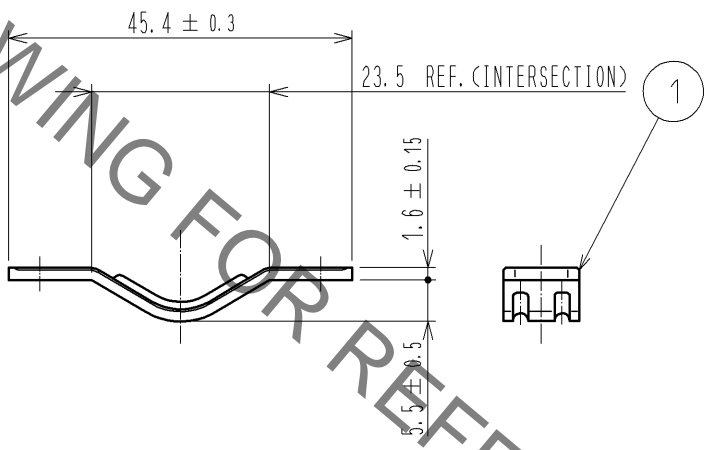

② ATTACHMENT

JIS B 1188 : CROSS RECESSED NEED SCREWS WITH CAPTIVE WASHER  
M4×0.7×12

HRS DRAWING FOR REFERENCE

- NOTE 1. REFER TO ETAD-E 2961 FOR THE APPLICABLE COMPONENTS ASSEMBLED WITH THIS PRODUCT.  
2. THIS PRODUCT IS AVAILABLE 60 pcs. OF RFT. No. ① IN ONE PACK AND 120 pcs. OF RFT. No. ② IN ONE PACK.

1	STEEL	SURFACE PLATING : NICKEL UNDER PLATING : COPPER	2	STEEL	SURFACE PLATING : NICKEL UNDER PLATING : COPPER		
NO.	MATERIAL	FINISH , REMARKS	NO.	MATERIAL	FINISH , REMARKS		
UNITS mm		SCALE 1 : 1	COUNT 	DESCRIPTION OF REVISIONS	DESIGNED	CHECKED	DATE
<b>HRS</b> HIROSE ELECTRIC CO., LTD.	APPROVED : NM. NISHIMATSU	14. 10. 14	DRAWING NO.	EDC4-126919-00			
	CHECKED : NM. NISHIMATSU	14. 10. 14	PART NO.	PQ-CM<15.0>			
	DESIGNED : TY. MIURA	14. 10. 14	CODE NO.	CL236-2005-1-00			
	DRAWN : TY. MIURA	14. 10. 14	1/1				