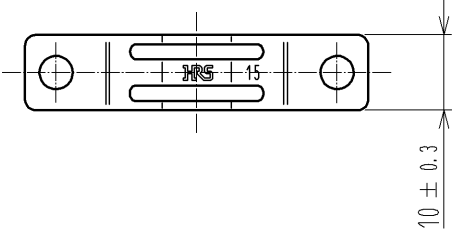

② ATTACHMENT

JIS B 1188 : CROSS RECESSED NEED SCREWS WITH CAPTIVE WASHER  
M4×0.7×12

HRS DRAWING FOR REFERENCE

- NOTE 1. REFER TO ETAD-E 2961 FOR THE APPLICABLE COMPONENTS ASSEMBLED WITH THIS PRODUCT.  
2. THIS PRODUCT IS AVAILABLE 60 pcs. OF RFT. No. ① IN ONE PACK AND 120 pcs. OF RFT. No. ② IN ONE PACK.

1	STEEL	SURFACE PLATING : NICKEL UNDER PLATING : COPPER	2	STEEL	SURFACE PLATING : NICKEL UNDER PLATING : COPPER		
NO.	MATERIAL	FINISH , REMARKS	NO.	MATERIAL	FINISH , REMARKS		
UNITS mm		SCALE 1 : 1	COUNT 	DESCRIPTION OF REVISIONS	DESIGNED	CHECKED	DATE
<b>HRS</b> HIROSE ELECTRIC CO., LTD.	APPROVED : NM. NISHIMATSU	14. 10. 14	DRAWING NO.	EDC4-126919-00			
	CHECKED : NM. NISHIMATSU	14. 10. 14	PART NO.	PQ-CM<15.0>			
	DESIGNED : TY. MIURA	14. 10. 14	CODE NO.	CL236-2005-1-00			
	DRAWN : TY. MIURA	14. 10. 14	1/1				