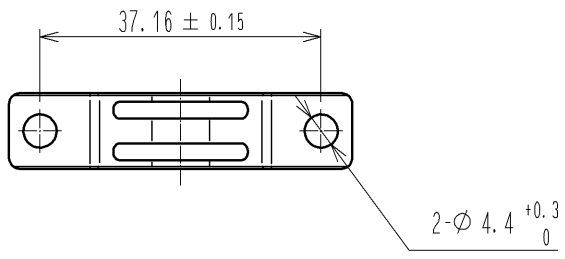

② ATTACHMENT

JIS B 1188 : CROSS RECESSED NEED SCREWS WITH CAPTIVE WASHER  
M4×0.7×12

HRS DRAWING FOR REFERENCE

- NOTE 1. REFER TO ETAD-E 2961 FOR THE APPLICABLE COMPONENTS ASSEMBLED WITH THIS PRODUCT.  
2. THIS PRODUCT IS AVAILABLE 60 pcs. OF RFT. No. ① IN ONE PACK AND 120 pcs. OF RFT. No. ② IN ONE PACK.

1	STEEL	SURFACE PLATING : NICKEL UNDER PLATING : COPPER	2	STEEL	SURFACE PLATING : NICKEL UNDER PLATING : COPPER		
NO.	MATERIAL	FINISH , REMARKS	NO.	MATERIAL	FINISH , REMARKS		
UNITS mm		SCALE 1 : 1	COUNT 	DESCRIPTION OF REVISIONS	DESIGNED	CHECKED	DATE
<b>HRS</b> HIROSE ELECTRIC CO., LTD.	APPROVED : NM. NISHIMATSU	14. 10. 14	DRAWING NO.	EDC4-126919-00			
	CHECKED : NM. NISHIMATSU	14. 10. 14	PART NO.	PQ-CM<15.0>			
	DESIGNED : TY. MIURA	14. 10. 14	CODE NO.	CL236-2005-1-00			
	DRAWN : TY. MIURA	14. 10. 14	1/1				