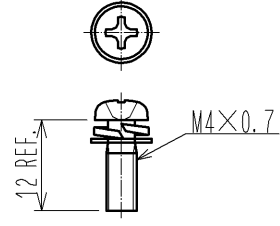

② ATTACHMENT

JIS B 1188 : CROSS RECESSED NEED SCREWS WITH CAPTIVE WASHER  
M4×0.7×12

HRS DRAWING FOR REFERENCE

- NOTE 1. REFER TO ETAD-E 2961 FOR THE APPLICABLE COMPONENTS ASSEMBLED WITH THIS PRODUCT.  
2. THIS PRODUCT IS AVAILABLE 60 pcs. OF RFT. No. ① IN ONE PACK AND 120 pcs. OF RFT. No. ② IN ONE PACK.

1	STEEL	SURFACE PLATING : NICKEL UNDER PLATING : COPPER	2	STEEL	SURFACE PLATING : NICKEL UNDER PLATING : COPPER		
NO.	MATERIAL	FINISH , REMARKS	NO.	MATERIAL	FINISH , REMARKS		
UNITS mm		SCALE 1 : 1	COUNT 	DESCRIPTION OF REVISIONS	DESIGNED	CHECKED	DATE
<b>HRS</b> HIROSE ELECTRIC CO., LTD.	APPROVED : NM. NISHIMATSU	14. 10. 14	DRAWING NO.	EDC4-126919-00			
	CHECKED : NM. NISHIMATSU	14. 10. 14	PART NO.	PQ-CM<15.0>			
	DESIGNED : TY. MIURA	14. 10. 14	CODE NO.	CL236-2005-1-00			
	DRAWN : TY. MIURA	14. 10. 14	1/1				