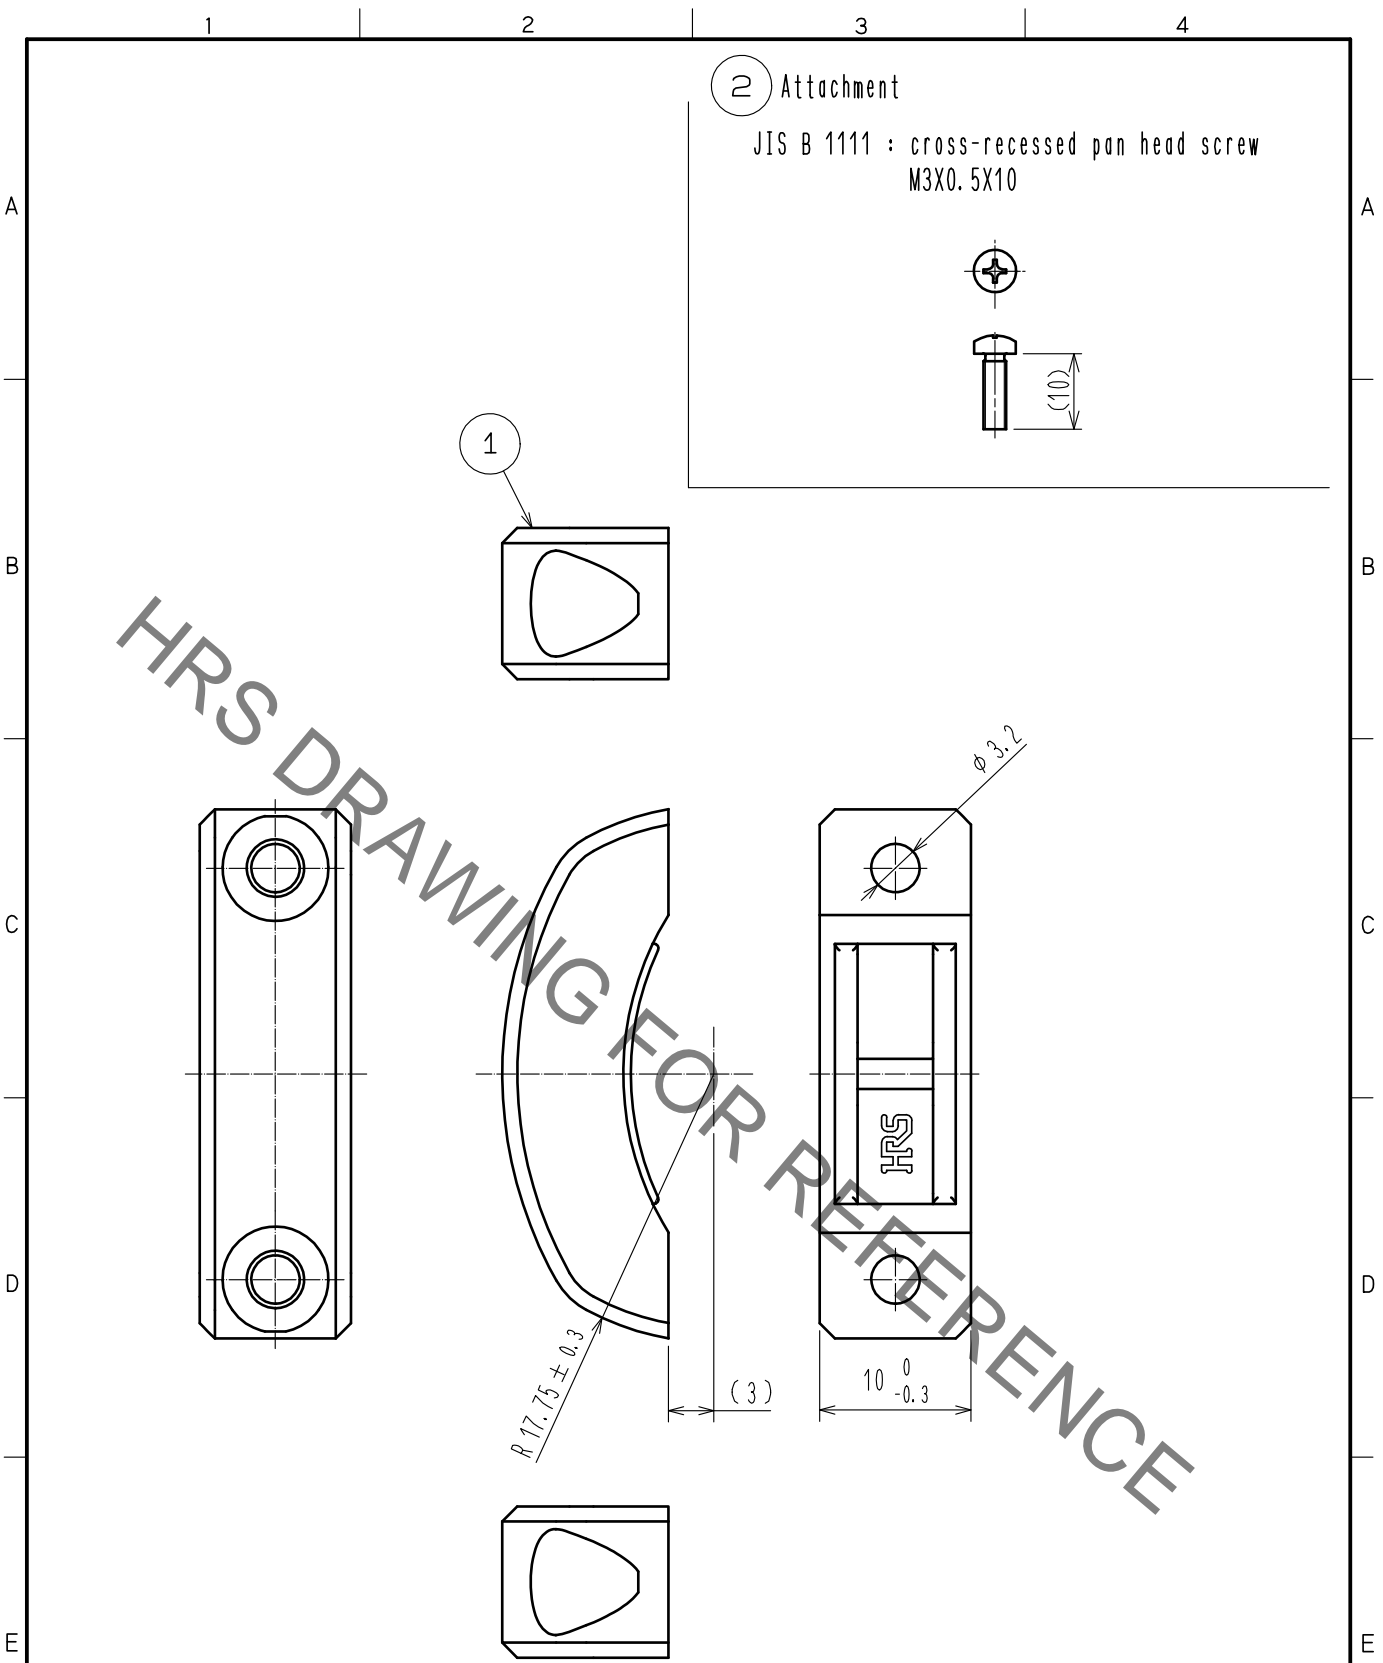

HRS DRAWING FOR REFERENCE

Note 1. Refer to ETAD-E2961 for the Applicable components assembled with this product.
2. This product is sold with part number ① 12 pieces and part number ② 24 pieces packed in 1 pack.

1	PPS	Black, UL94V-0		2	Brass	Nickel Plating
NO.	MATERIAL	FINISH, REMARKS		NO.	MATERIAL	FINISH, REMARKS
UNITS mm		SCALE 2 : 1	COUNT 2	DESCRIPTION OF REVISIONS DIS-E-00005696		DESIGNED HY. MATSUDA
				CHECKED KG. OKITA		DATE 20210531
HRS	HIROSE ELECTRIC CO., LTD.	APPROVED : MN. KENJO	20210514	DRAWING NO. EDC-128530-00-00		
		CHECKED : KG. OKITA	20210514	PART NO. PQ-CML(17.5)		
		DESIGNED : HY. MATSUDA	20210513	CODE NO. CL0236-2079-8-00		
		DRAWN : HY. MATSUDA	20210513			