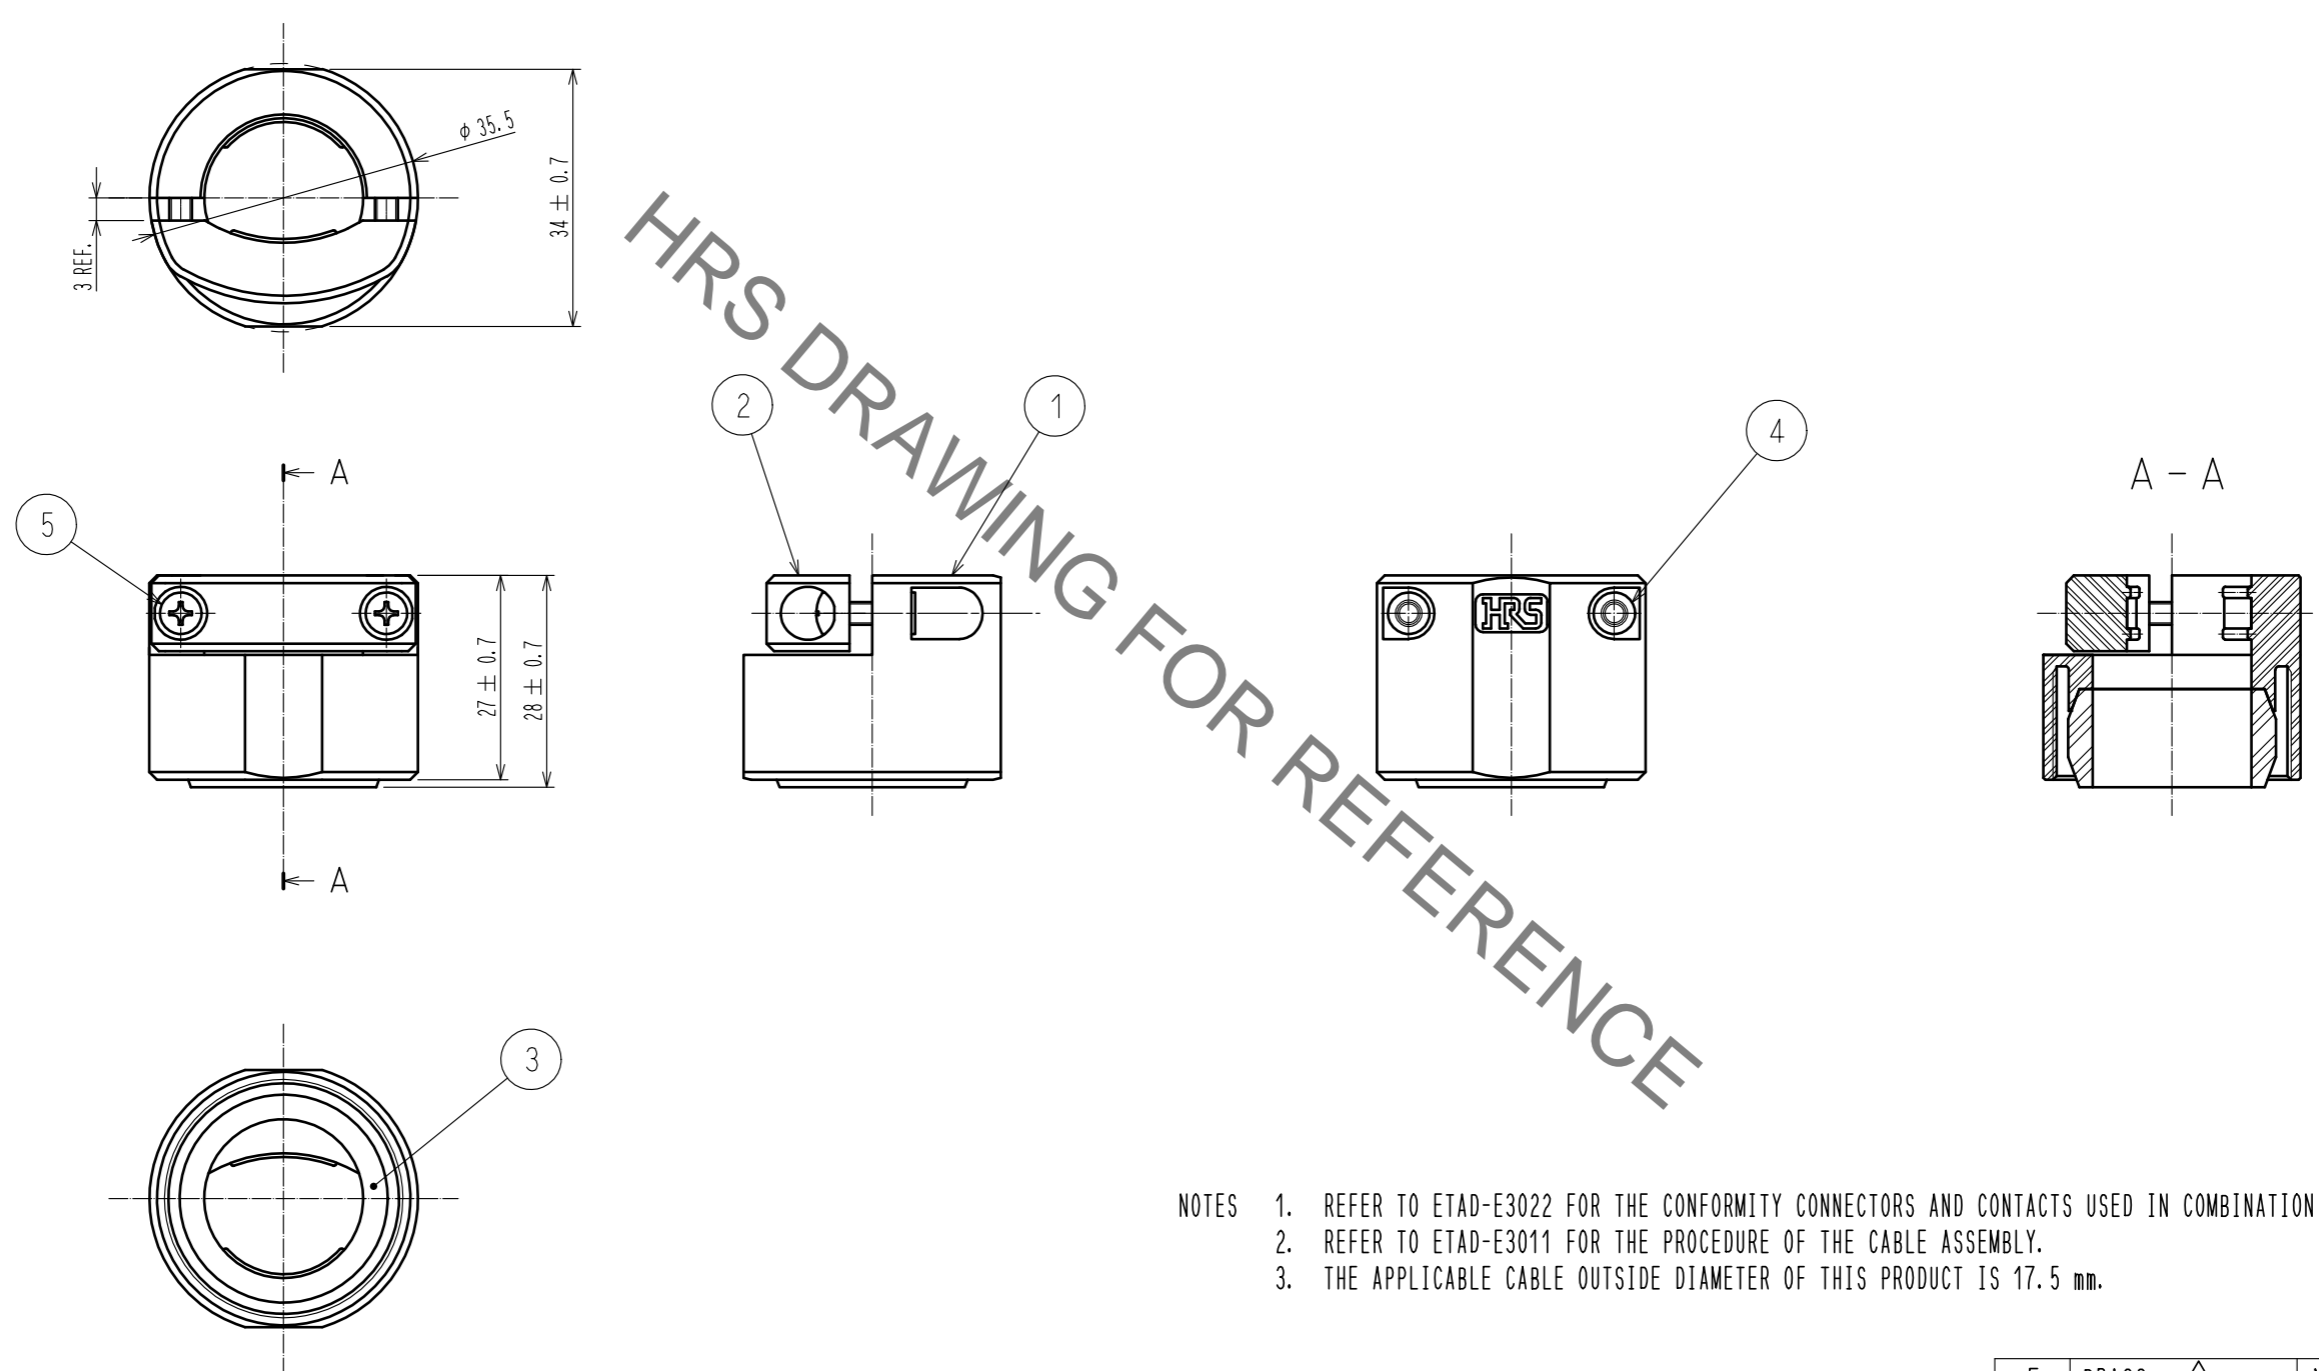

- NOTES
1. REFER TO ETAD-E3022 FOR THE CONFORMITY CONNECTORS AND CONTACTS USED IN COMBINATION WITH THIS PRODUCT.
  2. REFER TO ETAD-E3011 FOR THE PROCEDURE OF THE CABLE ASSEMBLY.
  3. THE APPLICABLE CABLE OUTSIDE DIAMETER OF THIS PRODUCT IS 17.5 mm.