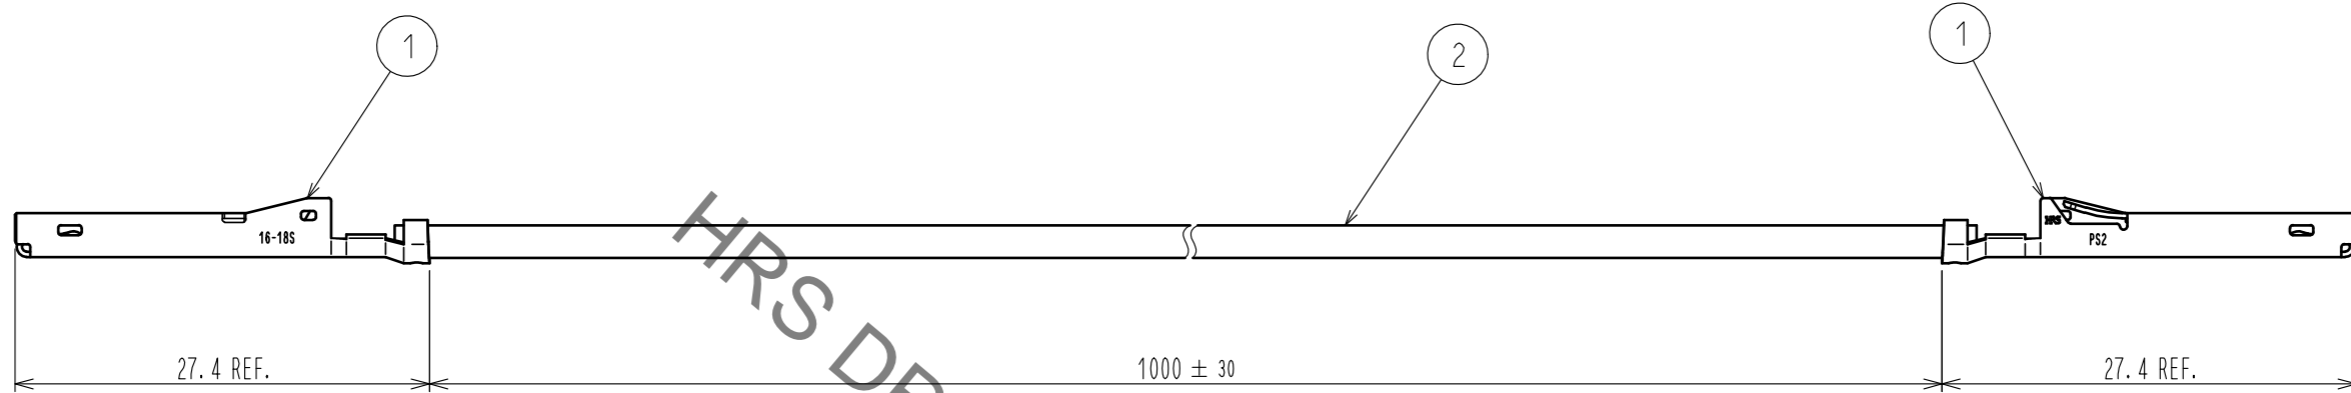

HRS DRAWING FOR REFERENCE

NOTE 1. 5 PCS. / BAG

1	CRIMP CONTACT	PS2-1618SCFA	2	CABLE	UL3385 AWG18		
NO.	MATERIAL	FINISH . REMARKS	NO.	MATERIAL	FINISH . REMARKS		
UNITS mm		SCALE 2 : 1	COUNT 	DESCRIPTION OF REVISIONS	DESIGNED	CHECKED	DATE
HRS HIROSE ELECTRIC CO., LTD.		APPROVED : RI. TAKAYASU	15.06.25	DRAWING NO.	EDC-128945-00-00		
		CHECKED : NM. NISHIMATSU	15.06.25	PART NO.	PS2-1618SCFA-1000A		
		DESIGNED : MO. SHIMOYAMA	15.06.23	CODE NO.	CL236-1070-0-00		
		DRAWN : MO. SHIMOYAMA	15.06.23		1/1		