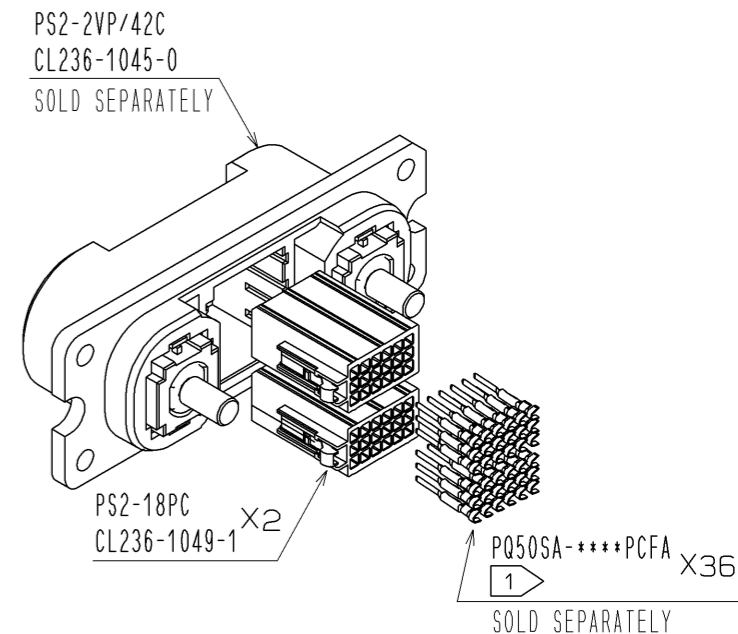

A DIRECTION VIEW

NOTES 1 ASSEMBLING INCORPORABLE CRIMP CONTACT IS SHOWN IN THE TABLE BELOW.

PRODUCT NAME	CL CODE	APPLICABLE CABLE
PQ50SA-1822PCFA	CL236-2029-0-00	AWG 18~22
PQ50SA-2428PCFA	CL236-2030-9-00	AWG 24~28

2. THIS PRODUCT IS USED INCLUDING IN THE FOLLOWING CONNECTOR.

PRODUCT NAME	CL CODE
PS2-2VP/42C	CL236-1045-0-00

3. APPLICABLE CONNECTOR IS SHOWN IN THE TABLE BELOW.

PRODUCT NAME	CL CODE
PS2-18SC	CL236-1050-0-00

NO.	MATERIAL	FINISH . REMARKS	NO.	MATERIAL	FINISH . REMARKS
1	PBT	BLACK . UL94V-0			

UNITS	SCALE	COUNT	DESCRIPTION OF REVISIONS	DESIGNED	CHECKED	DATE
mm	2 : 1	1	DIS-E-004405	TS. ITO	EJ. WAKATSUKI	12. 11. 05

APPROVED : RI. TAKAYASU	12. 10. 30	DRAWING NO.	EDC3-128114-00
CHECKED : EJ. WAKATSUKI	12. 10. 30	PART NO.	PS2-18PC
DESIGNED : TS. ITO	12. 10. 30	CODE NO.	CL236-1049-1-00
DRAWN : TS. ITO	12. 10. 30		

X-ON Electronics