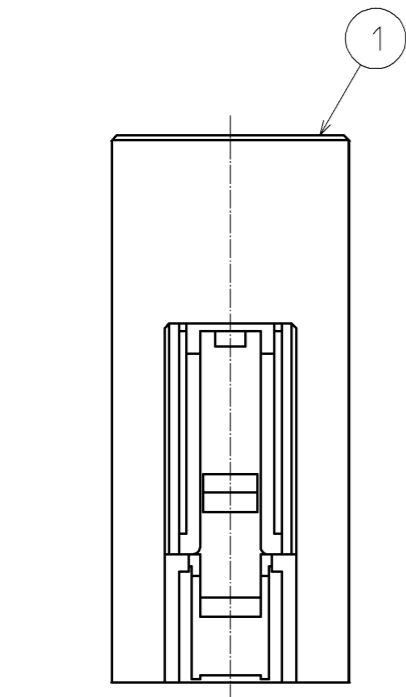

A DIRECTION VIEW

NOTES 1 ASSEMBLING INCORPORABLE CRIMP CONTACT IS SHOWN IN THE TABLE BELOW.

PRODUCT NAME	CL CODE	APPLICABLE CABLE
PQ50SA-1822PCFA	CL236-2029-0-00	AWG 18~22
PQ50SA-2428PCFA	CL236-2030-9-00	AWG 24~28

2. THIS PRODUCT IS USED INCLUDING IN THE FOLLOWING CONNECTOR.

PRODUCT NAME	CL CODE
PS2-2VP/42C	CL236-1045-0-00

3. APPLICABLE CONNECTOR IS SHOWN IN THE TABLE BELOW.

PRODUCT NAME	CL CODE
PS2-18SC	CL236-1050-0-00