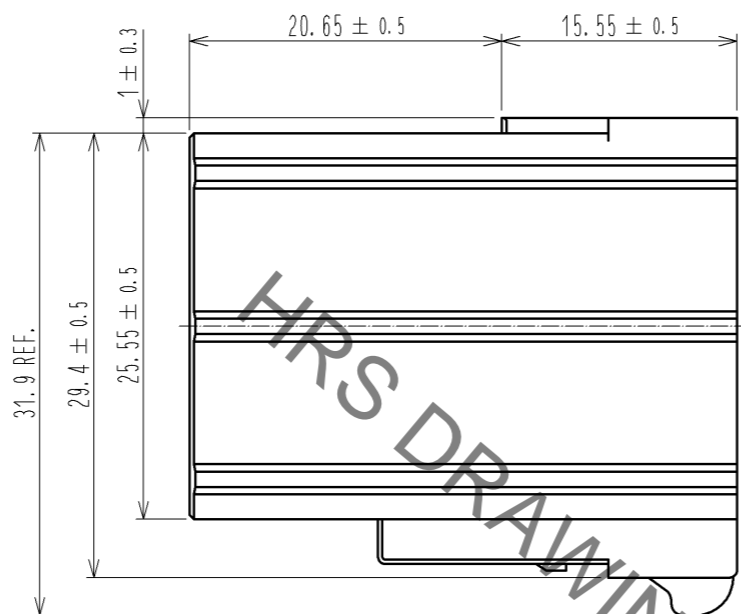

A DIRECTION VIEW

NOTES 1 ASSEMBLING INCORPORABLE CRIMP CONTACT IS SHOWN IN THE TABLE BELOW.

PRODUCT NAME	CL CODE	APPLICABLE CABLE
PQ50SA-1822PCFA	CL236-2029-0-00	AWG 18~22
PQ50SA-2428PCFA	CL236-2030-9-00	AWG 24~28

NO.	MATERIAL	FINISH . REMARKS	NO.	MATERIAL	FINISH . REMARKS
1	PBT	BLACK . UL94V-0			

UNITS	SCALE	COUNT	DESCRIPTION OF REVISIONS	DESIGNED	CHECKED	DATE
mm	2 : 1	1	DIS-E-004405	TS. ITO	EJ. WAKATSUKI	12. 11. 05