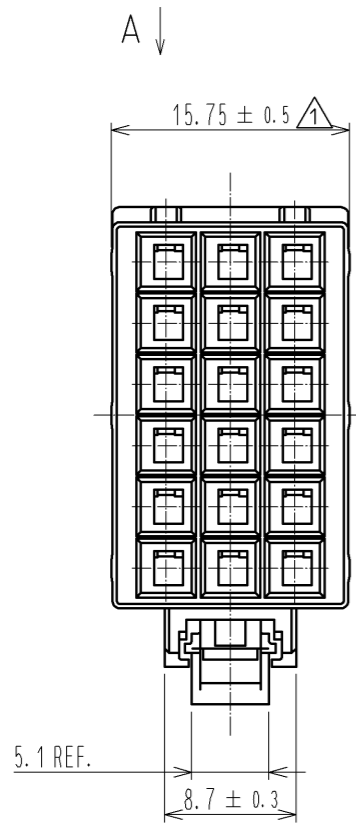

A DIRECTION VIEW

NOTES 1 ASSEMBLING INCORPORABLE CRIMP CONTACT IS SHOWN IN THE TABLE BELOW.

PRODUCT NAME	CL CODE	APPLICABLE CABLE
PQ50SA-1822PCFA	CL236-2029-0-00	AWG 18~22
PQ50SA-2428PCFA	CL236-2030-9-00	AWG 24~28

2. THIS PRODUCT IS USED INCLUDING IN THE FOLLOWING CONNECTOR.

PRODUCT NAME	CL CODE
PS2-2VP/42C	CL236-1045-0-00

3. APPLICABLE CONNECTOR IS SHOWN IN THE TABLE BELOW.

PRODUCT NAME	CL CODE
PS2-18SC	CL236-1050-0-00