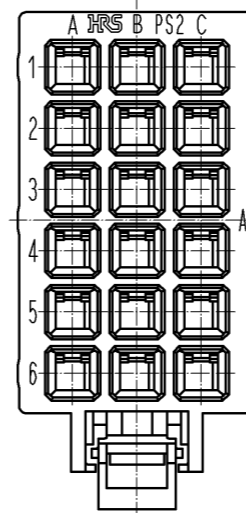

A DIRECTION VIEW

NOTES 1 ASSEMBLING INCORPORABLE CRIMP CONTACT IS SHOWN IN THE TABLE BELOW.

PRODUCT NAME	CL CODE	APPLICABLE CABLE
PQ50SA-1822PCFA	CL236-2029-0-00	AWG 18~22
PQ50SA-2428PCFA	CL236-2030-9-00	AWG 24~28

2. THIS PRODUCT IS USED INCLUDING IN THE FOLLOWING CONNECTOR.

PRODUCT NAME	CL CODE
PS2-2VP/42C	CL236-1045-0-00

3. APPLICABLE CONNECTOR IS SHOWN IN THE TABLE BELOW.

PRODUCT NAME	CL CODE
PS2-18SC	CL236-1050-0-00