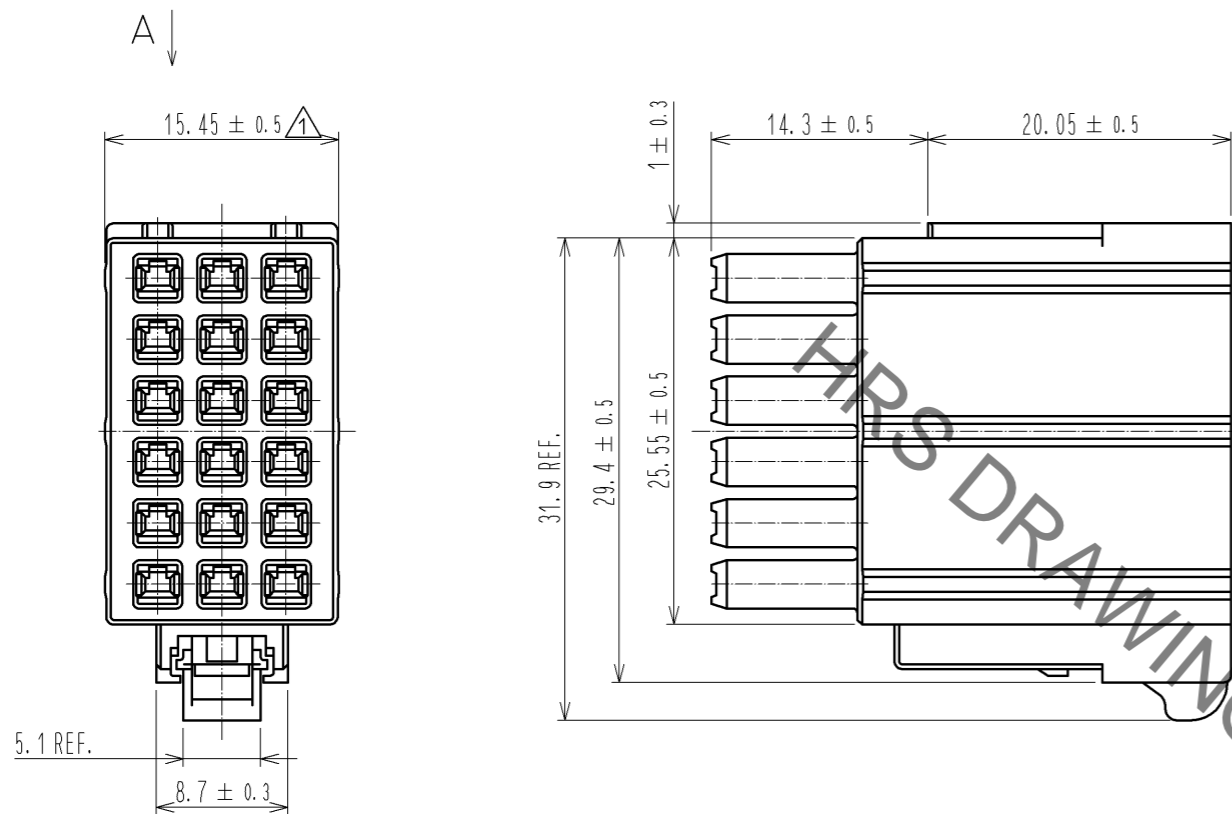

A DIRECTION VIEW

NOTES 1 ASSEMBLING INCORPORABLE CRIMP CONTACT IS SHOWN IN THE TABLE BELOW.

PRODUCT NAME	CL CODE	APPLICABLE CABLE
PQ50S-1822SCFA	CL236-2026-1-00	AWG 18~22
PQ50S-2428SCFA	CL236-2028-7-00	AWG 24~28