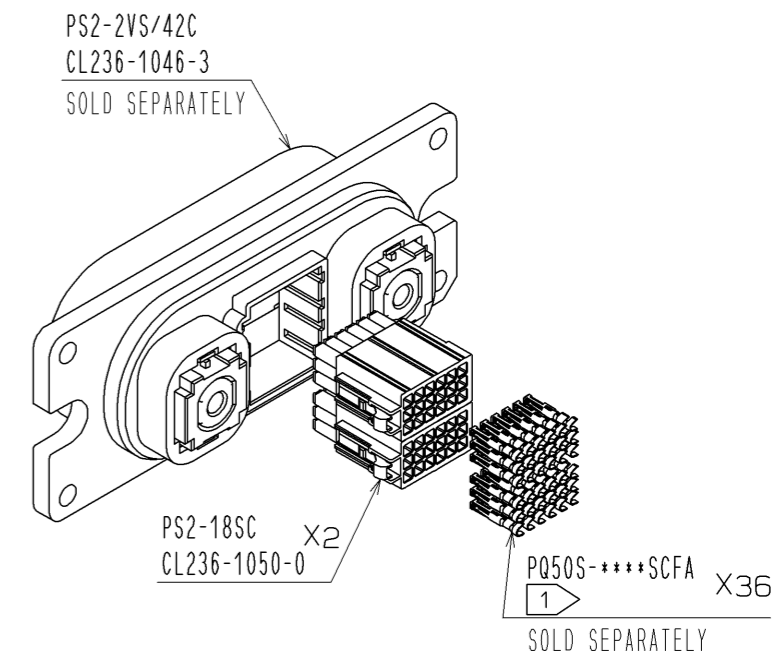

A DIRECTION VIEW

NOTES 1 ASSEMBLING INCORPORABLE CRIMP CONTACT IS SHOWN IN THE TABLE BELOW.

PRODUCT NAME	CL CODE	APPLICABLE CABLE
PQ50S-1822SCFA	CL236-2026-1-00	AWG 18~22
PQ50S-2428SCFA	CL236-2028-7-00	AWG 24~28

2. THIS PRODUCT IS USED INCLUDING IN THE FOLLOWING CONNECTOR.

PRODUCT NAME	CL CODE
PS2-2VS/42C	CL236-1046-3-00

3. APPLICABLE CONNECTOR IS SHOWN IN THE TABLE BELOW.

PRODUCT NAME	CL CODE
PS2-18PC	CL236-1049-1-00