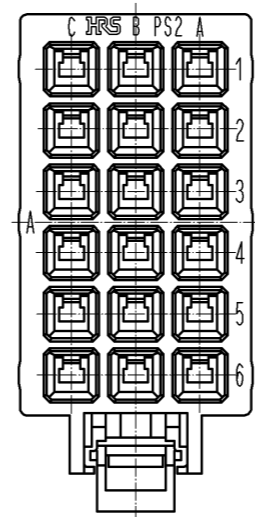

A DIRECTION VIEW

NOTES 1 ASSEMBLING INCORPORABLE CRIMP CONTACT IS SHOWN IN THE TABLE BELOW.

PRODUCT NAME	CL CODE	APPLICABLE CABLE
PQ50S-1822SCFA	CL236-2026-1-00	AWG 18~22
PQ50S-2428SCFA	CL236-2028-7-00	AWG 24~28

2. THIS PRODUCT IS USED INCLUDING IN THE FOLLOWING CONNECTOR.

PRODUCT NAME	CL CODE
PS2-2VS/42C	CL236-1046-3-00

3. APPLICABLE CONNECTOR IS SHOWN IN THE TABLE BELOW.

PRODUCT NAME	CL CODE
PS2-18PC	CL236-1049-1-00