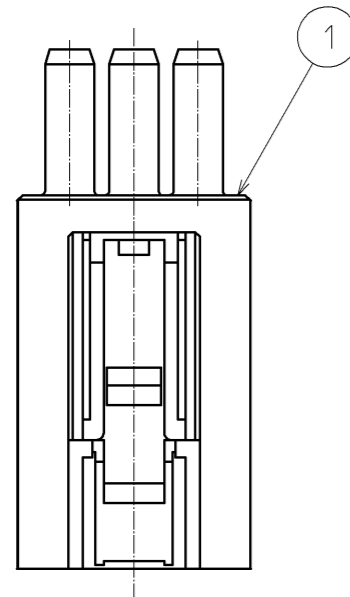

A DIRECTION VIEW

NOTES 1 ASSEMBLING INCORPORABLE CRIMP CONTACT IS SHOWN IN THE TABLE BELOW.

PRODUCT NAME	CL CODE	APPLICABLE CABLE
PQ50S-1822SCFA	CL236-2026-1-00	AWG 18~22
PQ50S-2428SCFA	CL236-2028-7-00	AWG 24~28

2. THIS PRODUCT IS USED INCLUDING IN THE FOLLOWING CONNECTOR.

PRODUCT NAME	CL CODE
PS2-2VS/42C	CL236-1046-3-00

3. APPLICABLE CONNECTOR IS SHOWN IN THE TABLE BELOW.

PRODUCT NAME	CL CODE
PS2-18PC	CL236-1049-1-00