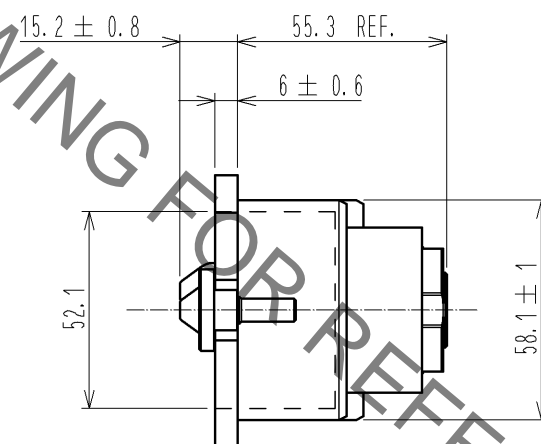

**MATED CONDITION**

**PANEL CUTOUT**

TOLERANCES HAS NOT BEEN DESCRIBED  
REFERENCE DIMENSION.

PS2-6SC(\*\*) X2  
CL236-1035-7-\*\*-\*  
SOLD SEPARATELY

PS2-1618SCFA X12  
CL236-1029-4-00  
SOLD SEPARATELY

**NOTES**

- 1 THE RECOMMENDED TIGHTENING TORQUE OF REF NO. 2 TO BE 13 N · m.
  - 2 THE RECOMMENDED TIGHTENING TORQUE OF REF NO. 5 TO BE 6 TO 7 N · m.
  - 3. APPLICABLE CONNECTOR IS SHOWN IN THE TABLE BELOW.
- | PRODUCT NAME  | CL CODE         |
|---------------|-----------------|
| PS2-2WP/6C/6C | CL236-1032-9-00 |
- 4. THE MOUNT OF A RECEPTACLE HOUSING IS DONE THROUGH FLOATING SCREWS (2.5mm MAX). THUS, THEY MAY HELP TO GIVE MORE SMOOTH COUPLING OF CONNECTORS BY SELF-ADJUSTING FUNCTION.