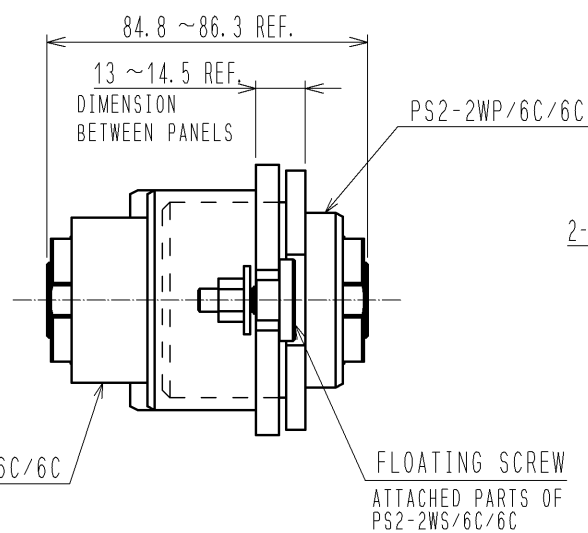

**MATED CONDITION**

**PANEL CUTOUT**

TOLERANCES HAS NOT BEEN DESCRIBED  
REFERENCE DIMENSION.

PS2-6SC(\*\*) X2  
CL236-1035-7-\*\*-\*  
SOLD SEPARATELY

PS2-1618SCFA X12  
CL236-1029-4-00  
SOLD SEPARATELY

**NOTES**

- 1 THE RECOMMENDED TIGHTENING TORQUE OF REF NO. 2 TO BE 13 N · m.
  - 2 THE RECOMMENDED TIGHTENING TORQUE OF REF NO. 5 TO BE 6 TO 7 N · m.
  - 3. APPLICABLE CONNECTOR IS SHOWN IN THE TABLE BELOW.
- | PRODUCT NAME  | CL CODE         |
|---------------|-----------------|
| PS2-2WP/6C/6C | CL236-1032-9-00 |
- 4. THE MOUNT OF A RECEPTACLE HOUSING IS DONE THROUGH FLOATING SCREWS (2.5mm MAX). THUS, THEY MAY HELP TO GIVE MORE SMOOTH COUPLING OF CONNECTORS BY SELF-ADJUSTING FUNCTION.