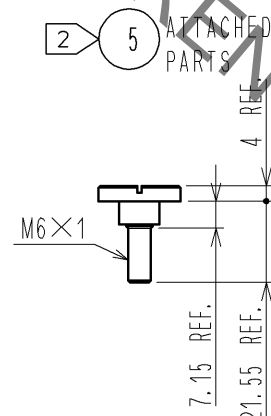

**MATED CONDITION**

**PANEL CUTOUT**

TOLERANCES HAS NOT BEEN DESCRIBED  
REFERENCE DIMENSION.

PS2-6SC(\*\*) X2  
CL236-1035-7-\*\*-\*  
SOLD SEPARATELY

PS2-1618SCFA X12  
CL236-1029-4-00  
SOLD SEPARATELY

**NOTES**

- 1 THE RECOMMENDED TIGHTENING TORQUE OF REF NO. 2 TO BE 13 N · m.
  - 2 THE RECOMMENDED TIGHTENING TORQUE OF REF NO. 5 TO BE 6 TO 7 N · m.
  - 3. APPLICABLE CONNECTOR IS SHOWN IN THE TABLE BELOW.
- | PRODUCT NAME  | CL CODE         |
|---------------|-----------------|
| PS2-2WP/6C/6C | CL236-1032-9-00 |
- 4. THE MOUNT OF A RECEPTACLE HOUSING IS DONE THROUGH FLOATING SCREWS (2.5mm MAX). THUS, THEY MAY HELP TO GIVE MORE SMOOTH COUPLING OF CONNECTORS BY SELF-ADJUSTING FUNCTION.

NO.	MATERIAL	FINISH . REMARKS	NO.	MATERIAL	FINISH . REMARKS
2	BRASS	SILVER PLATING 3µm min	5	STAINLESS STEEL	
1	PBT	BLACK . UL94V-0	4	PBT	BLACK . UL94V-0
			3	COPPER ALLOY	SILVER PLATING 3µm min

UNITS	SCALE	COUNT	DESCRIPTION OF REVISIONS	DESIGNED	CHECKED	DATE
mm	1 : 2	△				
APPROVED : RI. TAKAYASU			11.12.08	DRAWING NO. EDC3-127811-01		
CHECKED : YH. ENAMI			11.12.07	PART NO. PS2-2WS/6C/6C		
DESIGNED : KI. NAGANUMA			11.12.07	CODE NO. CL236-1033-1-00		
DRAWN : KI. NAGANUMA			11.12.07			