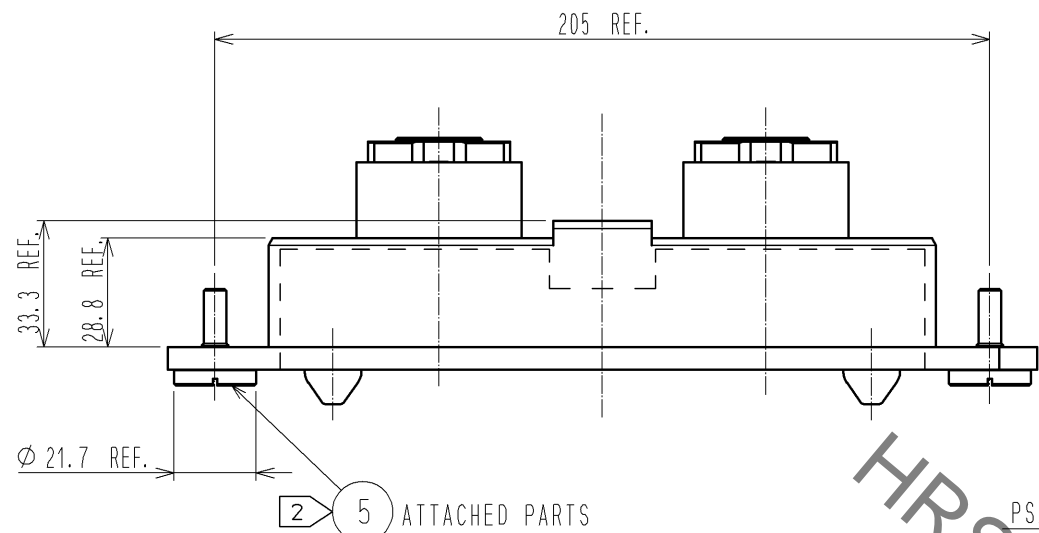

**MATED CONDITION**

**PANEL CUTOUT**

TOLERANCES HAS NOT BEEN DESCRIBED  
REFERENCE DIMENSION.

PS2-6SC(\*\*) X2  
CL236-1035-7-\*\*-\*  
SOLD SEPARATELY

PS2-1618SCFA X12  
CL236-1029-4-00  
SOLD SEPARATELY

**NOTES**

- 1 THE RECOMMENDED TIGHTENING TORQUE OF REF NO. 2 TO BE 13 N · m.
  - 2 THE RECOMMENDED TIGHTENING TORQUE OF REF NO. 5 TO BE 6 TO 7 N · m.
  - 3. APPLICABLE CONNECTOR IS SHOWN IN THE TABLE BELOW.
- | PRODUCT NAME  | CL CODE         |
|---------------|-----------------|
| PS2-2WP/6C/6C | CL236-1032-9-00 |
- 4. THE MOUNT OF A RECEPTACLE HOUSING IS DONE THROUGH FLOATING SCREWS (2.5mm MAX). THUS, THEY MAY HELP TO GIVE MORE SMOOTH COUPLING OF CONNECTORS BY SELF-ADJUSTING FUNCTION.