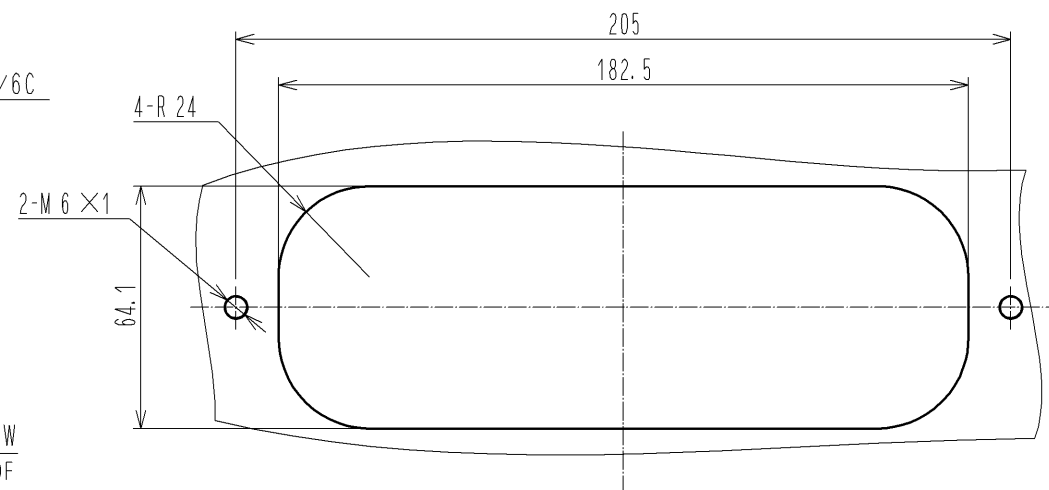

**MATED CONDITION**

**PANEL CUTOUT**

TOLERANCES HAS NOT BEEN DESCRIBED  
REFERENCE DIMENSION.

PS2-6SC(\*\*) X2  
CL236-1035-7-\*\*-\*  
SOLD SEPARATELY

PS2-1618SCFA X12  
CL236-1029-4-00  
SOLD SEPARATELY

**NOTES**

- 1 THE RECOMMENDED TIGHTENING TORQUE OF REF NO. 2 TO BE 13 N · m.
  - 2 THE RECOMMENDED TIGHTENING TORQUE OF REF NO. 5 TO BE 6 TO 7 N · m.
  - 3. APPLICABLE CONNECTOR IS SHOWN IN THE TABLE BELOW.
- | PRODUCT NAME  | CL CODE         |
|---------------|-----------------|
| PS2-2WP/6C/6C | CL236-1032-9-00 |
- 4. THE MOUNT OF A RECEPTACLE HOUSING IS DONE THROUGH FLOATING SCREWS (2.5mm MAX). THUS, THEY MAY HELP TO GIVE MORE SMOOTH COUPLING OF CONNECTORS BY SELF-ADJUSTING FUNCTION.