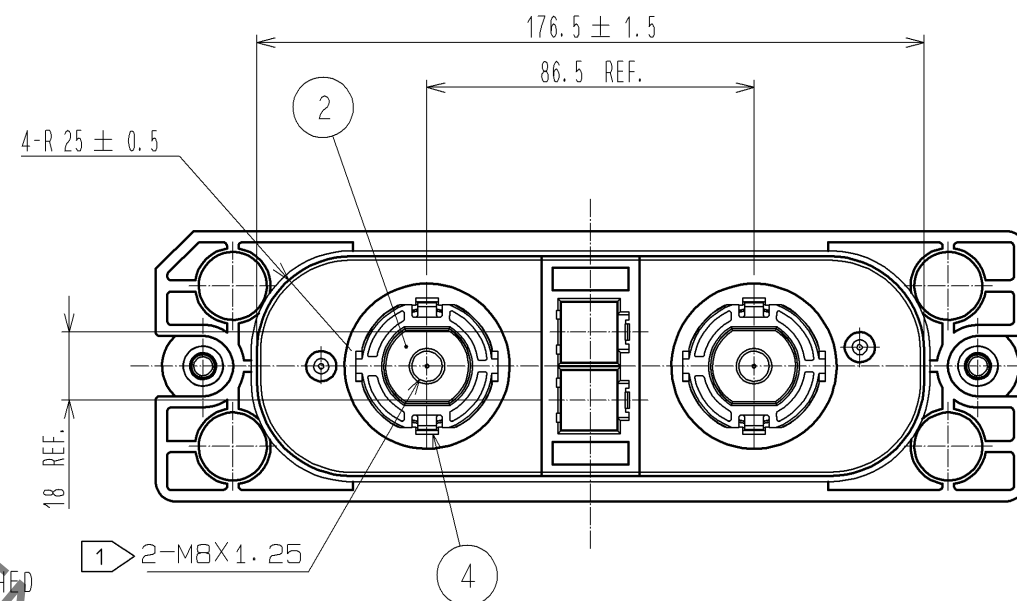

**MATED CONDITION**

**PANEL CUTOUT**

TOLERANCES HAS NOT BEEN DESCRIBED  
REFERENCE DIMENSION.

PS2-6SC(\*\*) X2  
CL236-1035-7-\*\*-\*  
SOLD SEPARATELY

PS2-1618SCFA X12  
CL236-1029-4-00  
SOLD SEPARATELY

**NOTES**

- 1 THE RECOMMENDED TIGHTENING TORQUE OF REF NO. 2 TO BE 13 N · m.
  - 2 THE RECOMMENDED TIGHTENING TORQUE OF REF NO. 5 TO BE 6 TO 7 N · m.
  - 3. APPLICABLE CONNECTOR IS SHOWN IN THE TABLE BELOW.
- | PRODUCT NAME  | CL CODE         |
|---------------|-----------------|
| PS2-2WP/6C/6C | CL236-1032-9-00 |
- 4. THE MOUNT OF A RECEPTACLE HOUSING IS DONE THROUGH FLOATING SCREWS (2.5mm MAX). THUS, THEY MAY HELP TO GIVE MORE SMOOTH COUPLING OF CONNECTORS BY SELF-ADJUSTING FUNCTION.