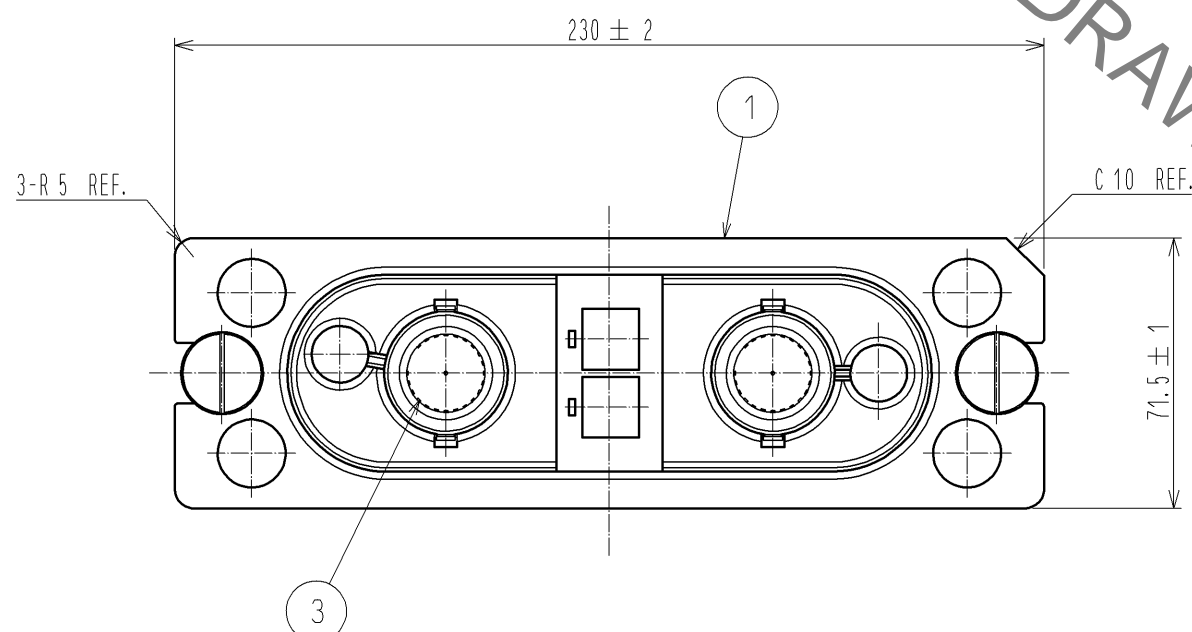

**MATED CONDITION**

**PANEL CUTOUT**

TOLERANCES HAS NOT BEEN DESCRIBED  
REFERENCE DIMENSION.

PS2-6SC(\*\*) X2  
CL236-1035-7-\*\*-\*  
SOLD SEPARATELY

PS2-1618SCFA X12  
CL236-1029-4-00  
SOLD SEPARATELY

**NOTES**

- 1 THE RECOMMENDED TIGHTENING TORQUE OF REF NO. 2 TO BE 13 N · m.
  - 2 THE RECOMMENDED TIGHTENING TORQUE OF REF NO. 5 TO BE 6 TO 7 N · m.
  - 3. APPLICABLE CONNECTOR IS SHOWN IN THE TABLE BELOW.
- | PRODUCT NAME  | CL CODE         |
|---------------|-----------------|
| PS2-2WP/6C/6C | CL236-1032-9-00 |
- 4. THE MOUNT OF A RECEPTACLE HOUSING IS DONE THROUGH FLOATING SCREWS (2.5mm MAX). THUS, THEY MAY HELP TO GIVE MORE SMOOTH COUPLING OF CONNECTORS BY SELF-ADJUSTING FUNCTION.