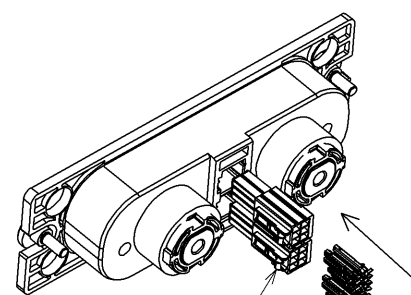

Sep.1.2021 Copyright 2021 HIROSE ELECTRIC CO., LTD. All Rights Reserved.
In case of consideration for using Automotive equipment / device which demand high reliability, kindly contact our sales window correspondents.

MATED CONDITION

PANEL CUTOUT

TOLERANCES HAS NOT BEEN DESCRIBED
REFERENCE DIMENSION.

PS2-6SC(**) X2
CL236-1035-7-**-*
SOLD SEPARATELY

PS2-1618SCFA X12
CL236-1029-4-00
SOLD SEPARATELY