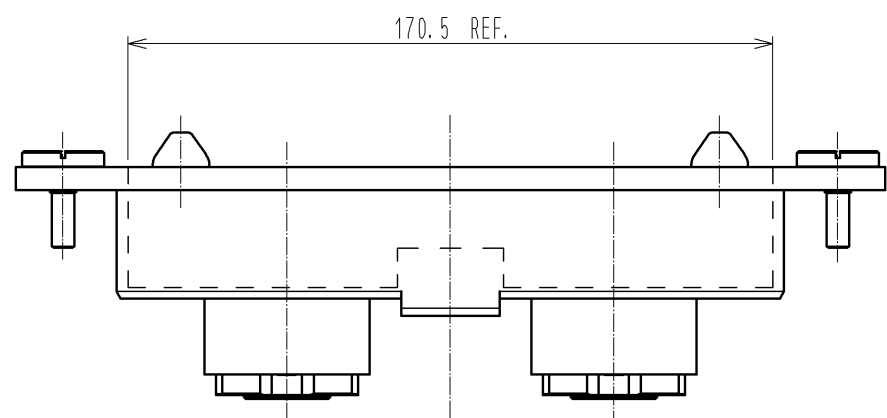

**MATED CONDITION**

**PANEL CUTOUT**

TOLERANCES HAS NOT BEEN DESCRIBED  
REFERENCE DIMENSION.

PS2-6SC(\*\*) X2  
CL236-1035-7-\*\*-\*  
SOLD SEPARATELY

PS2-1618SCFA X12  
CL236-1029-4-00  
SOLD SEPARATELY

**NOTES**

- 1 THE RECOMMENDED TIGHTENING TORQUE OF REF NO. 2 TO BE 13 N · m.
  - 2 THE RECOMMENDED TIGHTENING TORQUE OF REF NO. 5 TO BE 6 TO 7 N · m.
  - 3. APPLICABLE CONNECTOR IS SHOWN IN THE TABLE BELOW.
- | PRODUCT NAME  | CL CODE         |
|---------------|-----------------|
| PS2-2WP/6C/6C | CL236-1032-9-00 |
- 4. THE MOUNT OF A RECEPTACLE HOUSING IS DONE THROUGH FLOATING SCREWS (2.5mm MAX). THUS, THEY MAY HELP TO GIVE MORE SMOOTH COUPLING OF CONNECTORS BY SELF-ADJUSTING FUNCTION.