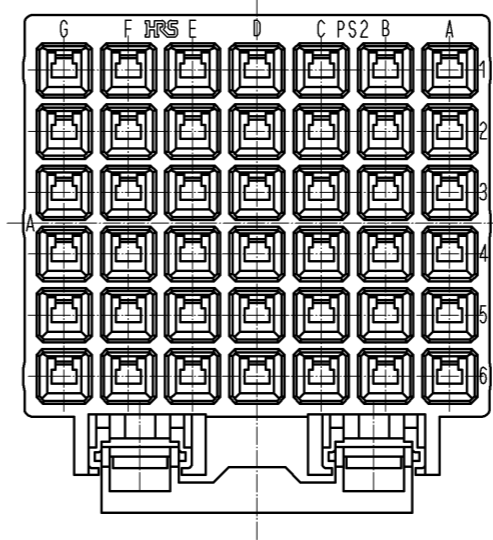

A DIRECTION VIEW

NOTES

① ASSEMBLING INCORPORABLE CRIMP CONTACT IS SHOWN IN THE TABLE BELOW.

PRODUCT NAME	CL CODE	APPLICABLE CABLE
PQ50S-1822SCFA	CL236-2026-1-00	AWG 18~22
PQ50S-2428SCFA	CL236-2028-7-00	AWG 24~28