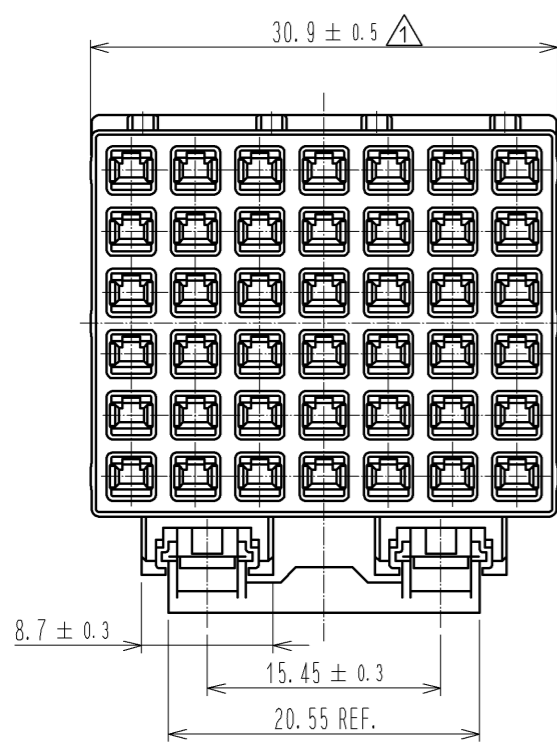

A DIRECTION VIEW

NOTES

① ASSEMBLING INCORPORABLE CRIMP CONTACT IS SHOWN IN THE TABLE BELOW.

PRODUCT NAME	CL CODE	APPLICABLE CABLE
PQ50S-1822SCFA	CL236-2026-1-00	AWG 18~22
PQ50S-2428SCFA	CL236-2028-7-00	AWG 24~28