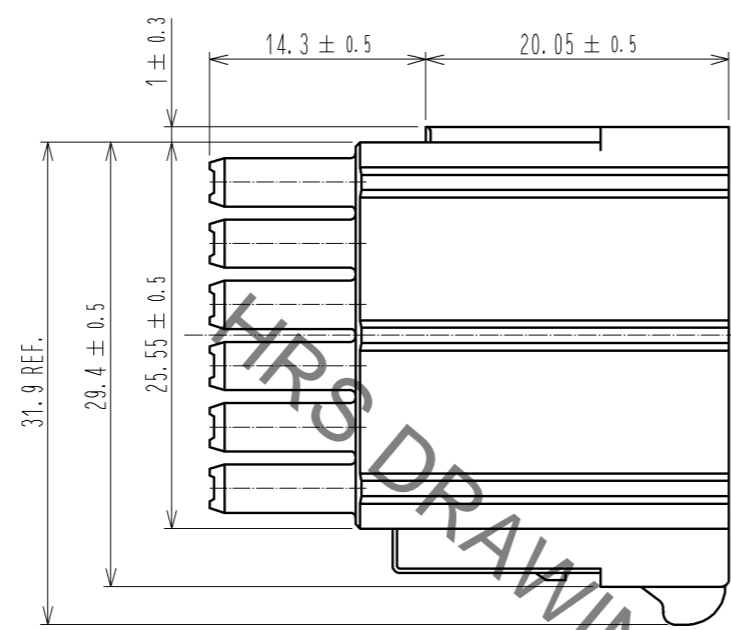

A DIRECTION VIEW

NOTES

① ASSEMBLING INCORPORABLE CRIMP CONTACT IS SHOWN IN THE TABLE BELOW.

PRODUCT NAME	CL CODE	APPLICABLE CABLE
PQ50S-1822SCFA	CL236-2026-1-00	AWG 18~22
PQ50S-2428SCFA	CL236-2028-7-00	AWG 24~28

NO.	MATERIAL	FINISH . REMARKS	NO.	MATERIAL	FINISH . REMARKS
1	PBT	BLACK . UL94V-0			

UNITS	SCALE	COUNT	DESCRIPTION OF REVISIONS	DESIGNED	CHECKED	DATE
mm	2 : 1	1	DIS-E-004405	TS. ITO	EJ. WAKATSUKI	12. 11. 05