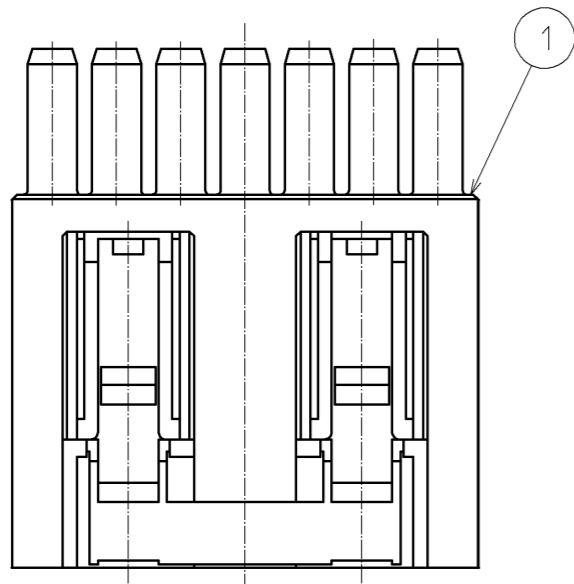

A DIRECTION VIEW

NOTES

① ASSEMBLING INCORPORABLE CRIMP CONTACT IS SHOWN IN THE TABLE BELOW.

PRODUCT NAME	CL CODE	APPLICABLE CABLE
PQ50S-1822SCFA	CL236-2026-1-00	AWG 18~22
PQ50S-2428SCFA	CL236-2028-7-00	AWG 24~28

2. THIS PRODUCT IS USED INCLUDING IN THE FOLLOWING CONNECTOR.

PRODUCT NAME	CL CODE
PS2-2VS/42C	CL236-1046-3-00

3. APPLICABLE CONNECTOR IS SHOWN IN THE TABLE BELOW.

PRODUCT NAME	CL CODE
PS2-42PC	CL236-1047-6-00