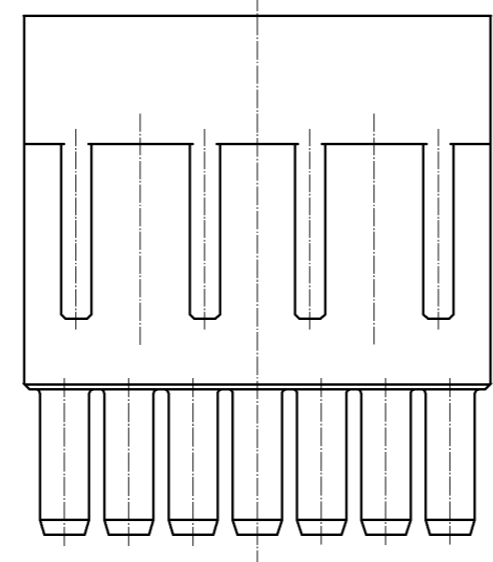

A DIRECTION VIEW

NOTES

① ASSEMBLING INCORPORABLE CRIMP CONTACT IS SHOWN IN THE TABLE BELOW.

PRODUCT NAME	CL CODE	APPLICABLE CABLE
PQ50S-1822SCFA	CL236-2026-1-00	AWG 18~22
PQ50S-2428SCFA	CL236-2028-7-00	AWG 24~28

2. THIS PRODUCT IS USED INCLUDING IN THE FOLLOWING CONNECTOR.

PRODUCT NAME	CL CODE
PS2-2VS/42C	CL236-1046-3-00

3. APPLICABLE CONNECTOR IS SHOWN IN THE TABLE BELOW.

PRODUCT NAME	CL CODE
PS2-42PC	CL236-1047-6-00

NO.	MATERIAL	FINISH . REMARKS	NO.	MATERIAL	FINISH . REMARKS
1	PBT	BLACK . UL94V-0			

UNITS	SCALE	COUNT	DESCRIPTION OF REVISIONS	DESIGNED	CHECKED	DATE
mm	2 : 1	1	DIS-E-004405	TS. ITO	EJ. WAKATSUKI	12. 11. 05