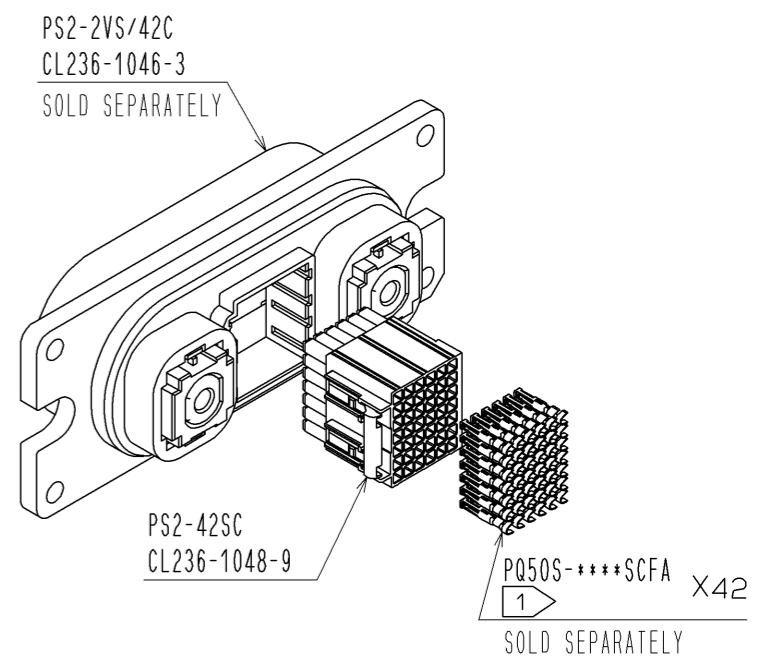

A DIRECTION VIEW

NOTES

① ASSEMBLING INCORPORABLE CRIMP CONTACT IS SHOWN IN THE TABLE BELOW.

PRODUCT NAME	CL CODE	APPLICABLE CABLE
PQ50S-1822SCFA	CL236-2026-1-00	AWG 18~22
PQ50S-2428SCFA	CL236-2028-7-00	AWG 24~28

2. THIS PRODUCT IS USED INCLUDING IN THE FOLLOWING CONNECTOR.

PRODUCT NAME	CL CODE
PS2-2VS/42C	CL236-1046-3-00

3. APPLICABLE CONNECTOR IS SHOWN IN THE TABLE BELOW.

PRODUCT NAME	CL CODE
PS2-42PC	CL236-1047-6-00