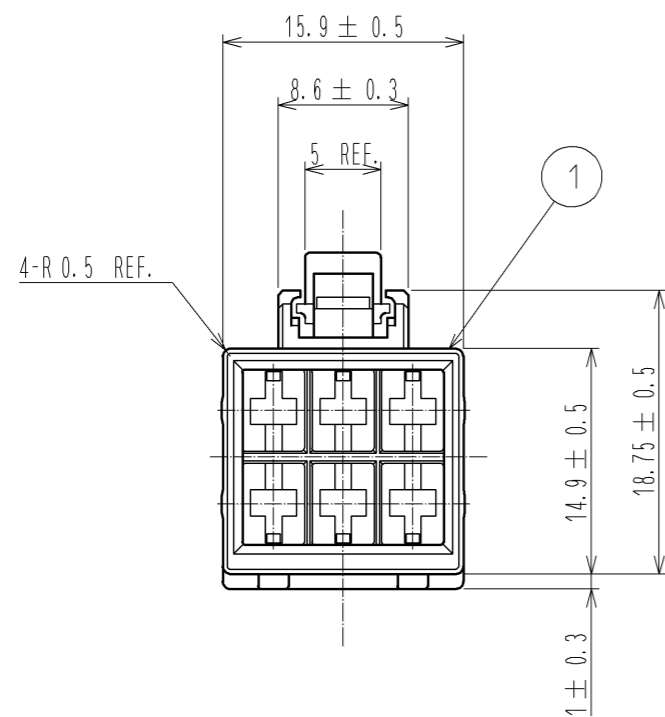

△ REVISED CONFIGURATION

NOTES 1. ASSEMBLING INCORPORABLE CRIMP CONTACT IS SHOWN IN THE TABLE BELOW.

PRODUCT NAME	CL CODE
PS2-1618PCFA	CL236-1028-1-00

2. THIS PRODUCT IS USED INCLUDING IN THE FOLLOWING CONNECTOR.

PRODUCT NAME	CL CODE
PS2-2WP/6C/6C	CL236-1032-9-00

3. APPLICABLE CONNECTOR IS SHOWN IN THE TABLE BELOW.

PRODUCT NAME	CL CODE
PS2-6SC(※※)	CL236-1035-7-※※

△ 4. BAG PACKAGING (100 PIECES / BAG), ORDER BY NUMBER OF BAGS.