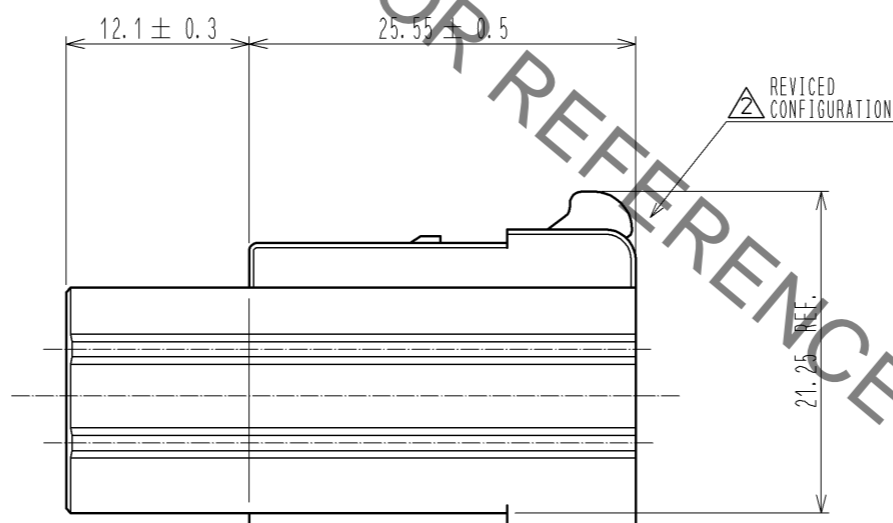

NO.	MATERIAL	FINISH . REMARKS	NO.	MATERIAL	FINISH . REMARKS		
1	PBT	BLACK . UL94V-0					
UNITS	mm	SCALE	COUNT	DESCRIPTION OF REVISIONS	DESIGNED	CHECKED	DATE
		2 : 1	△ 3	DIS-E-004260	KI. NAGANUMA	AH. KODAMA	12. 06. 19
HRS HIROSE ELECTRIC CO., LTD.		APPROVED : RI. TAKAYASU	11. 12. 08	DRAWING NO. EDC3-127812-01			
		CHECKED : YH. ENAMI	11. 12. 07	PART NO. PS2-6PC			
		DESIGNED : KI. NAGANUMA	11. 12. 07	CODE NO. CL236-1034-4-00			
		DRAWN : KI. NAGANUMA	11. 12. 07			△ 1/1