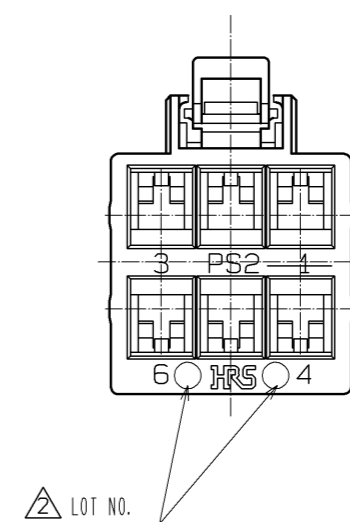

△ REVISED CONFIGURATION

NOTES 1. ASSEMBLING INCORPORABLE CRIMP CONTACT IS SHOWN IN THE TABLE BELOW.

PRODUCT NAME	CL CODE
PS2-1618PCFA	CL236-1028-1-00

2. THIS PRODUCT IS USED INCLUDING IN THE FOLLOWING CONNECTOR.

PRODUCT NAME	CL CODE
PS2-2WP/6C/6C	CL236-1032-9-00

3. APPLICABLE CONNECTOR IS SHOWN IN THE TABLE BELOW.

PRODUCT NAME	CL CODE
PS2-6SC(※※)	CL236-1035-7-※※

△ 4. BAG PACKAGING (100 PIECES / BAG), ORDER BY NUMBER OF BAGS.