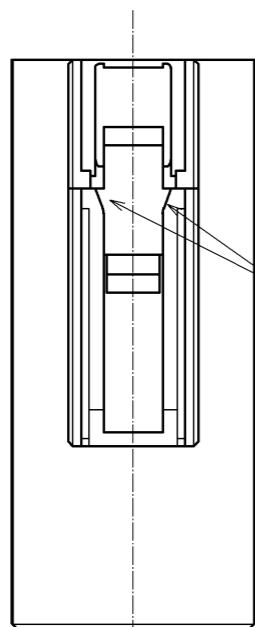

△ REVISED CONFIGURATION

NOTES 1. ASSEMBLING INCORPORABLE CRIMP CONTACT IS SHOWN IN THE TABLE BELOW.

PRODUCT NAME	CL CODE
PS2-1618PCFA	CL236-1028-1-00

2. THIS PRODUCT IS USED INCLUDING IN THE FOLLOWING CONNECTOR.

PRODUCT NAME	CL CODE
PS2-2WP/6C/6C	CL236-1032-9-00

3. APPLICABLE CONNECTOR IS SHOWN IN THE TABLE BELOW.

PRODUCT NAME	CL CODE
PS2-6SC(※※)	CL236-1035-7-※※

△ 4. BAG PACKAGING (100 PIECES / BAG), ORDER BY NUMBER OF BAGS.