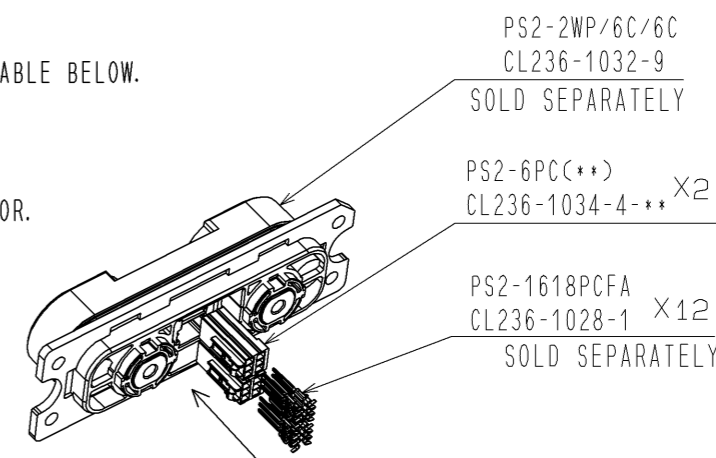

△ REVISED CONFIGURATION

NOTES 1. ASSEMBLING INCORPORABLE CRIMP CONTACT IS SHOWN IN THE TABLE BELOW.

PRODUCT NAME	CL CODE
PS2-1618PCFA	CL236-1028-1-00

2. THIS PRODUCT IS USED INCLUDING IN THE FOLLOWING CONNECTOR.

PRODUCT NAME	CL CODE
PS2-2WP/6C/6C	CL236-1032-9-00

3. APPLICABLE CONNECTOR IS SHOWN IN THE TABLE BELOW.

PRODUCT NAME	CL CODE
PS2-6SC(※※)	CL236-1035-7-※※

△ 4. BAG PACKAGING (100 PIECES / BAG), ORDER BY NUMBER OF BAGS.