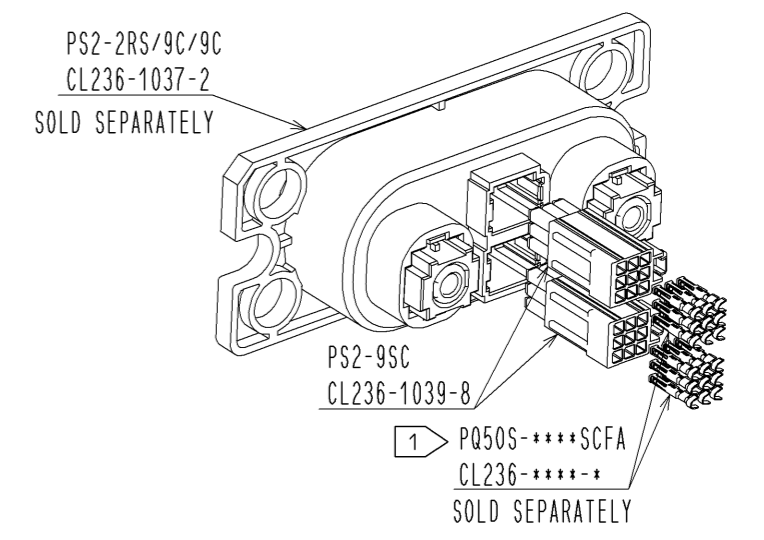

HRS DRAWING FOR REFERENCE

- NOTES
1. ASSEMBLING INCORPORABLE CRIMP CONTACT IS SHOWN IN THE TABLE BELOW.

PART No.	CODE No.	APPLICABLE CABLE
PQ50S-1822SCFA	CL236-2026-1-00	AWG 18~22
PQ50S-2428SCFA	CL236-2028-7-00	AWG 24~28
 2. THIS PRODUCT IS USED INCLUDING IN THE FOLLOWING CONNECTOR.

PART No.	CODE No.
PS2-2RS/9C/9C	CL236-1037-2-00
 3. APPLICABLE CONNECTOR IS SHOWN IN THE TABLE BELOW.

PART No.	CODE No.
PS2-9PC	CL236-1038-5-00
 4. THIS PRODUCT IS AVAILABLE BY 100 PCS/PACK UNIT.

NO.	MATERIAL	FINISH . REMARKS	NO.	MATERIAL	FINISH . REMARKS
			1	PBT	BLACK , UL94V-0

UNITS	SCALE	COUNT	DESCRIPTION OF REVISIONS	DESIGNED	CHECKED	DATE
mm	2 : 1	△	APPROVED : NM. NISHIMATSU 13.10.24			
HIROSE ELECTRIC CO., LTD.			CHECKED : NM. NISHIMATSU 13.10.24	DRAWING NO. EDC3-127984-00		
			DESIGNED : MO. SHIMOYAMA 13.10.24	PART NO. PS2-9SC		
			DRAWN : MO. SHIMOYAMA 13.10.24	CODE NO. CL236-1039-8-00		1/1