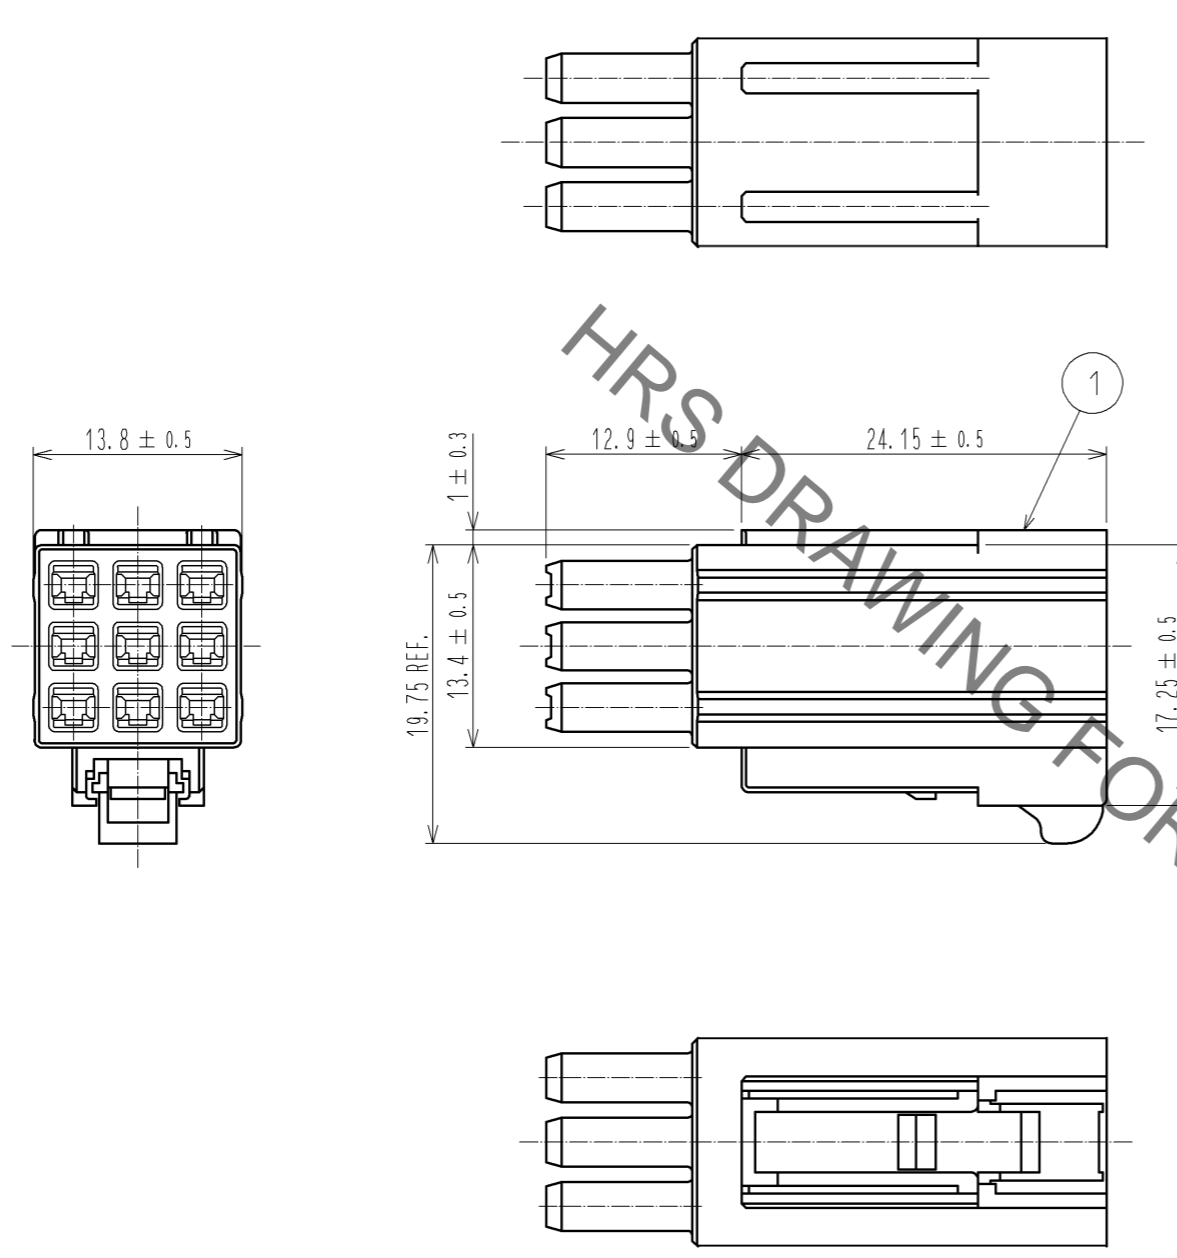

HRS DRAWING FOR REFERENCE

- NOTES
1. ASSEMBLING INCORPORABLE CRIMP CONTACT IS SHOWN IN THE TABLE BELOW.

PART No.	CODE No.	APPLICABLE CABLE
PQ50S-1822SCFA	CL236-2026-1-00	AWG 18~22
PQ50S-2428SCFA	CL236-2028-7-00	AWG 24~28
 2. THIS PRODUCT IS USED INCLUDING IN THE FOLLOWING CONNECTOR.

PART No.	CODE No.
PS2-2RS/9C/9C	CL236-1037-2-00
 3. APPLICABLE CONNECTOR IS SHOWN IN THE TABLE BELOW.

PART No.	CODE No.
PS2-9PC	CL236-1038-5-00
 4. THIS PRODUCT IS AVAILABLE BY 100 PCS/PACK UNIT.

NO.	MATERIAL	FINISH . REMARKS	NO.	MATERIAL	FINISH . REMARKS
			1	PBT	BLACK , UL94V-0

UNITS	SCALE	COUNT	DESCRIPTION OF REVISIONS	DESIGNED	CHECKED	DATE
mm	2 : 1	△	APPROVED : NM. NISHIMATSU 13.10.24			
HIROSE ELECTRIC CO., LTD.			CHECKED : NM. NISHIMATSU 13.10.24	DRAWING NO. EDC3-127984-00		
			DESIGNED : MO. SHIMOYAMA 13.10.24	PART NO. PS2-9SC		
			DRAWN : MO. SHIMOYAMA 13.10.24	CODE NO. CL236-1039-8-00		1/1