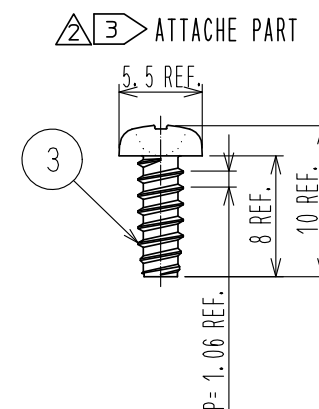

HRS DRAWING FOR REFERENCE

NOTE 1. PLEASE USE THIS PRODUCT FOR PS3C-A-1UP(CCL236-1064-5-00) OR PS3C-B-1UP(CCL236-1065-8-00).

△2 THE SALES UNIT IS ONE PIECE AND ONE BOX IS 30 PIECES.
 PLEASE YOUR ORDER IN UNIT OF 30 PIECES.
 PLEASE REFER ETAP-E3129.

△3 PLEASE USE THE SELF-TAPPING SCREW FOR FIXING REF. ① AND REF. ②.
 IN CASE OF LOSING SELF-TAPPING SCREWS, PLEASE ORDER THEM IN PS3C-1UP-TS(CCL236-1068-6).
 -RECOMMENDED SELF-TAPPING SCREW: JIS B 1122 3×8 STYLE 2
 -RECOMMENDED TIGHTENING TORQUE: 0.53 TO 0.66 N · m

2	PBT	BLACK	UL94V-0	△4	PP		
1	PBT	BLACK	UL94V-0	△3	STEEL	Ni PLATING	
NO.	MATERIAL	FINISH	REMARKS	NO.	MATERIAL	FINISH	REMARKS
UNITS	mm	SCALE	1 : 1	COUNT	7	DESCRIPTION OF REVISIONS	DIS-E-0000029
						DESIGNED	WR. YAMADA
						CHECKED	NM. NISHIMATSU
						DATE	15.02.19
APPROVED : NM. NISHIMATSU		14.07.23		DRAWING NO.		EDC3-128556-00	
CHECKED : NM. NISHIMATSU		14.07.23		PART NO.		PS3C-1UP-CVL	
DESIGNED : WR. YAMADA		14.07.22		CODE NO.		CCL236-1066-0-00	
DRAWN : WR. YAMADA		14.07.22				△1/2	

HRS	DRAWING NO.	EDC3-128556-00
	PART NO.	PS3C-1UP-CVL
	CODE NO.	CL236-1066-0-00
		2/2

X-ON Electronics

Largest Supplier of Electrical and Electronic Components

Click to view similar products for [Heavy Duty Power Connectors](#) category: