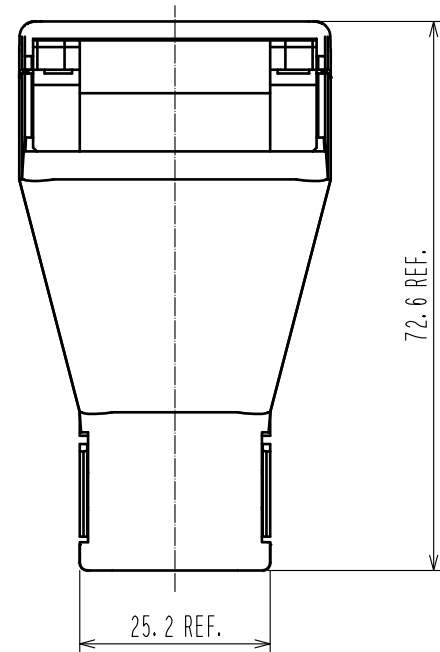

HRS DRAWING FOR REFERENCE

NOTE 1. PLEASE USE THIS PRODUCT FOR PS3C-A-1UP(CCL236-1064-5-00) OR PS3C-B-1UP(CCL236-1065-8-00).

△2 THE SALES UNIT IS ONE PIECE AND ONE BOX IS 30 PIECES.
 PLEASE YOUR ORDER IN UNIT OF 30 PIECES.
 PLEASE REFER ETAP-E3129.