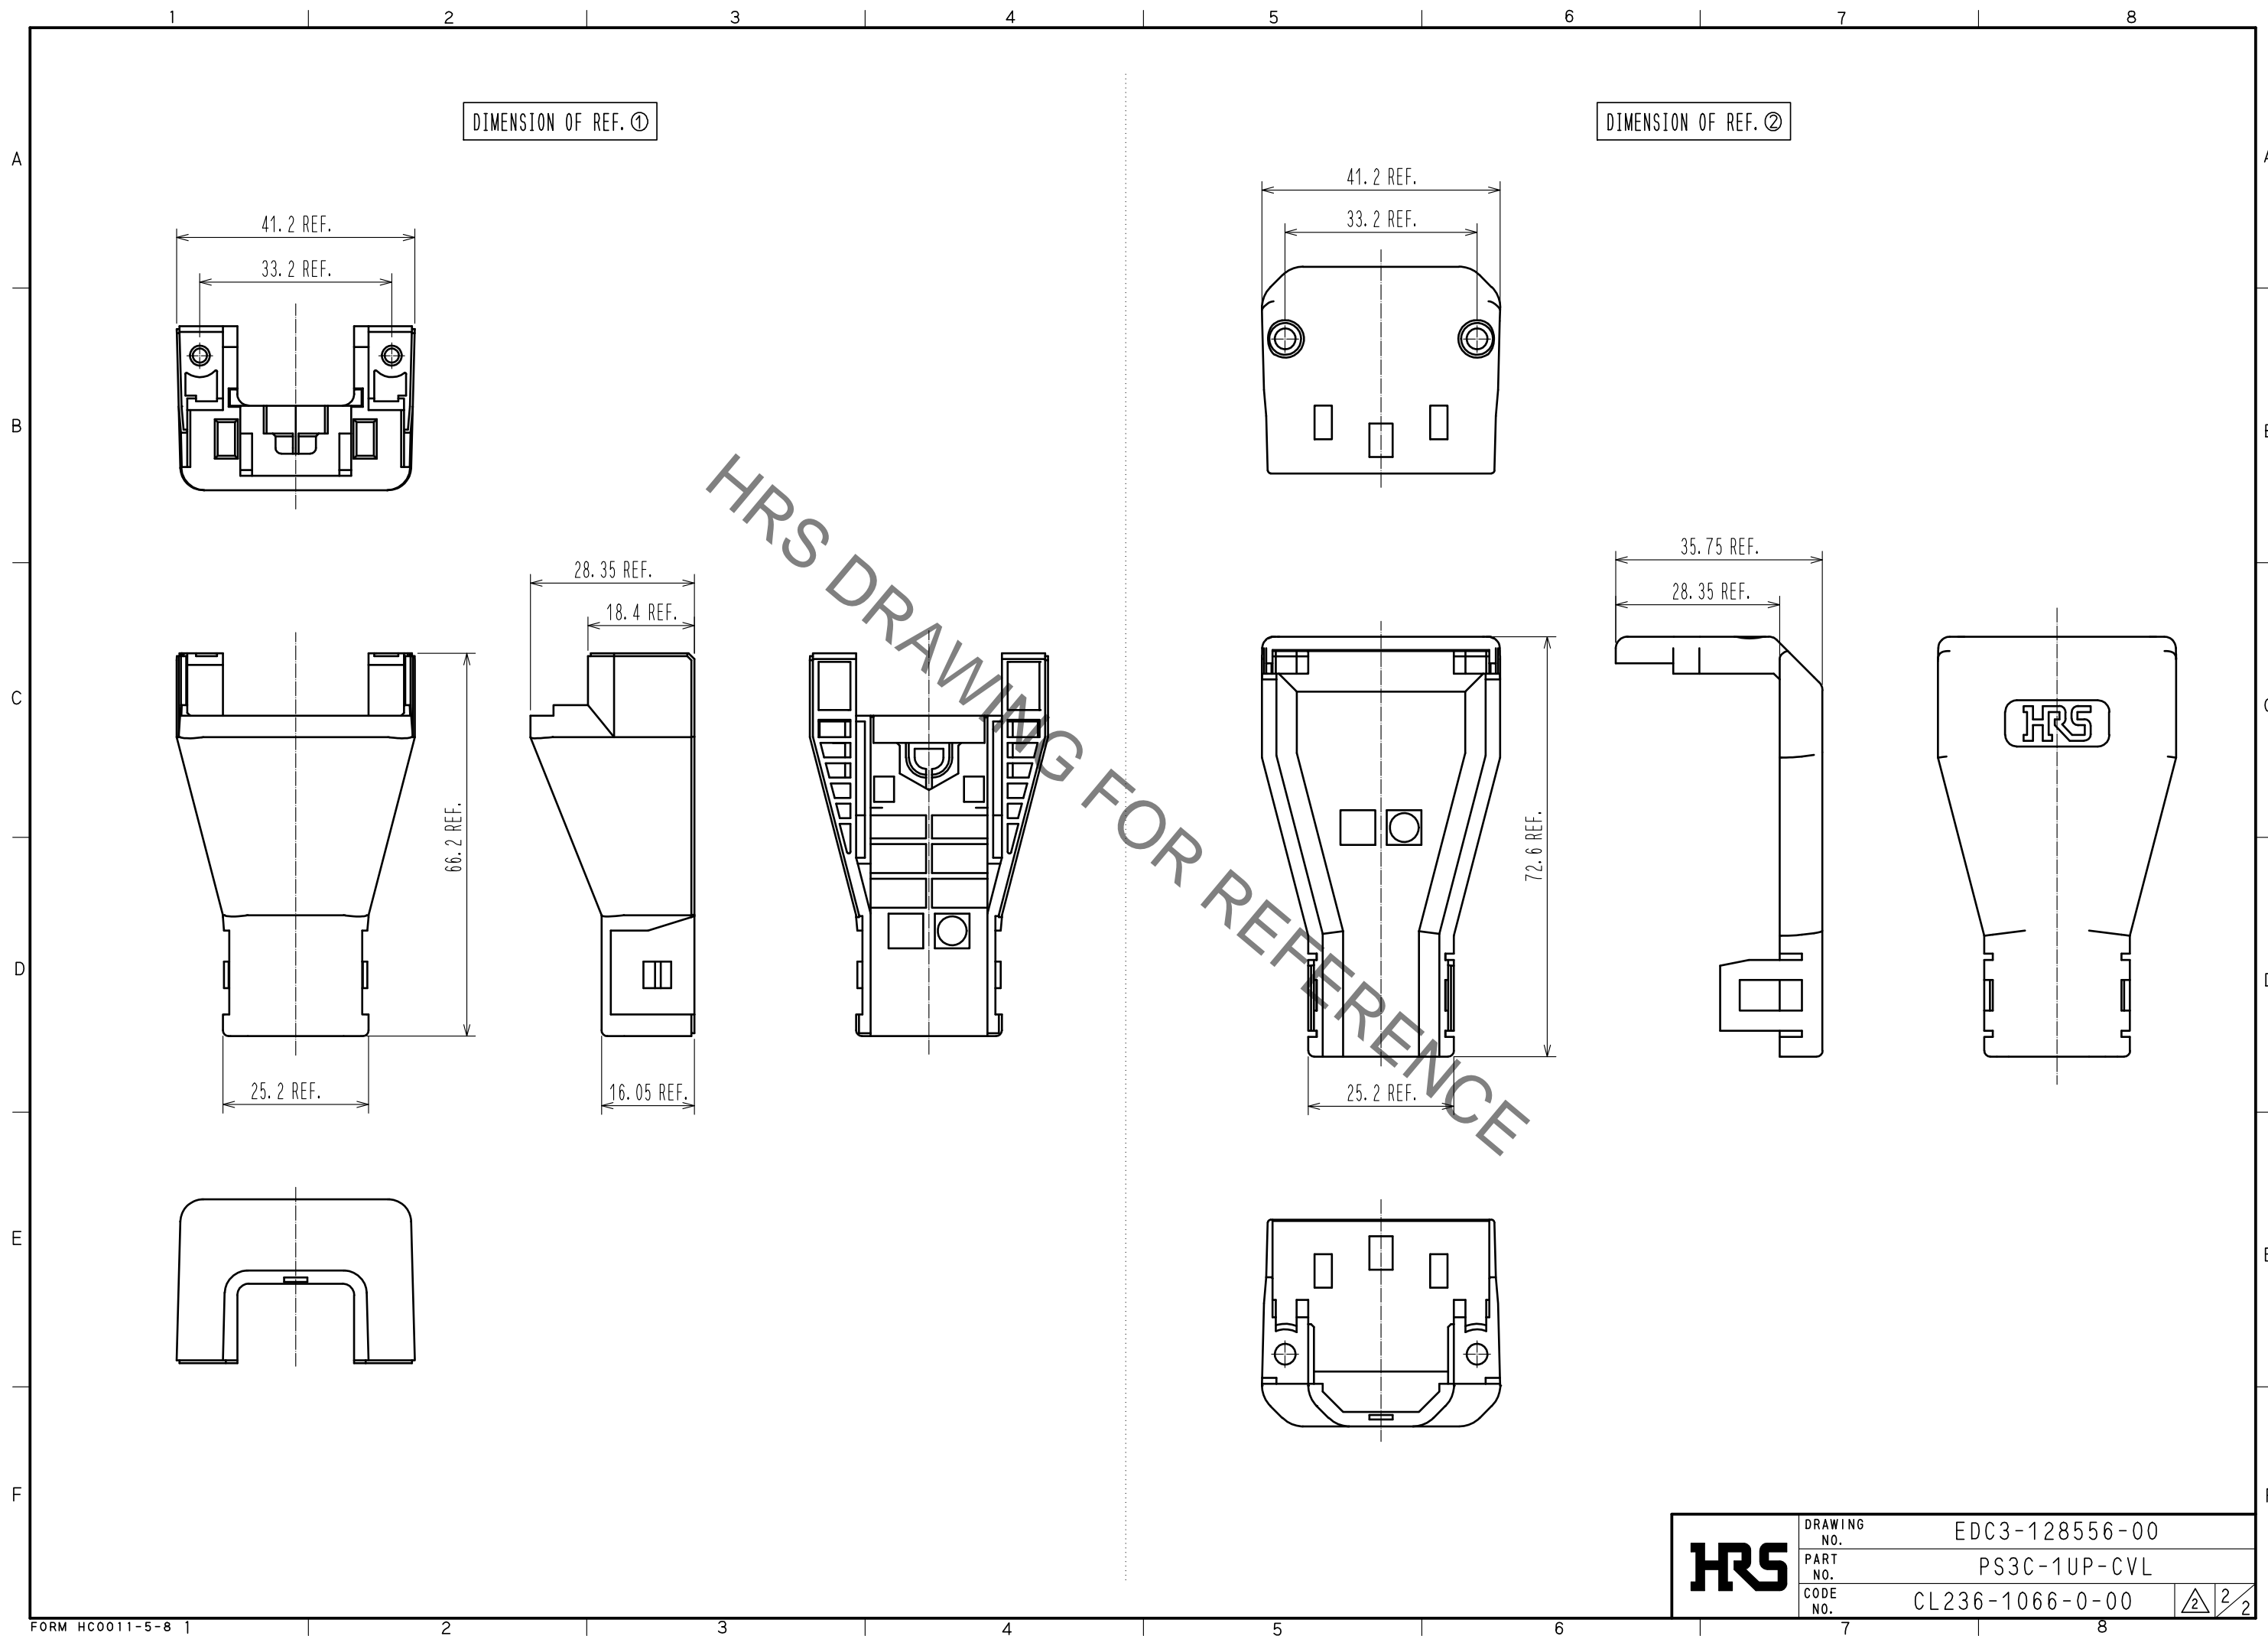

Aug.1.2021 Copyright 2021 HIROSE ELECTRIC CO., LTD. All Rights Reserved.
In case of consideration for using Automotive equipment / device which demand high reliability, kindly contact our sales window correspondents.

HRS	DRAWING NO.	EDC3-128556-00
	PART NO.	PS3C-1UP-CVL
	CODE NO.	CL236-1066-0-00
		2/2