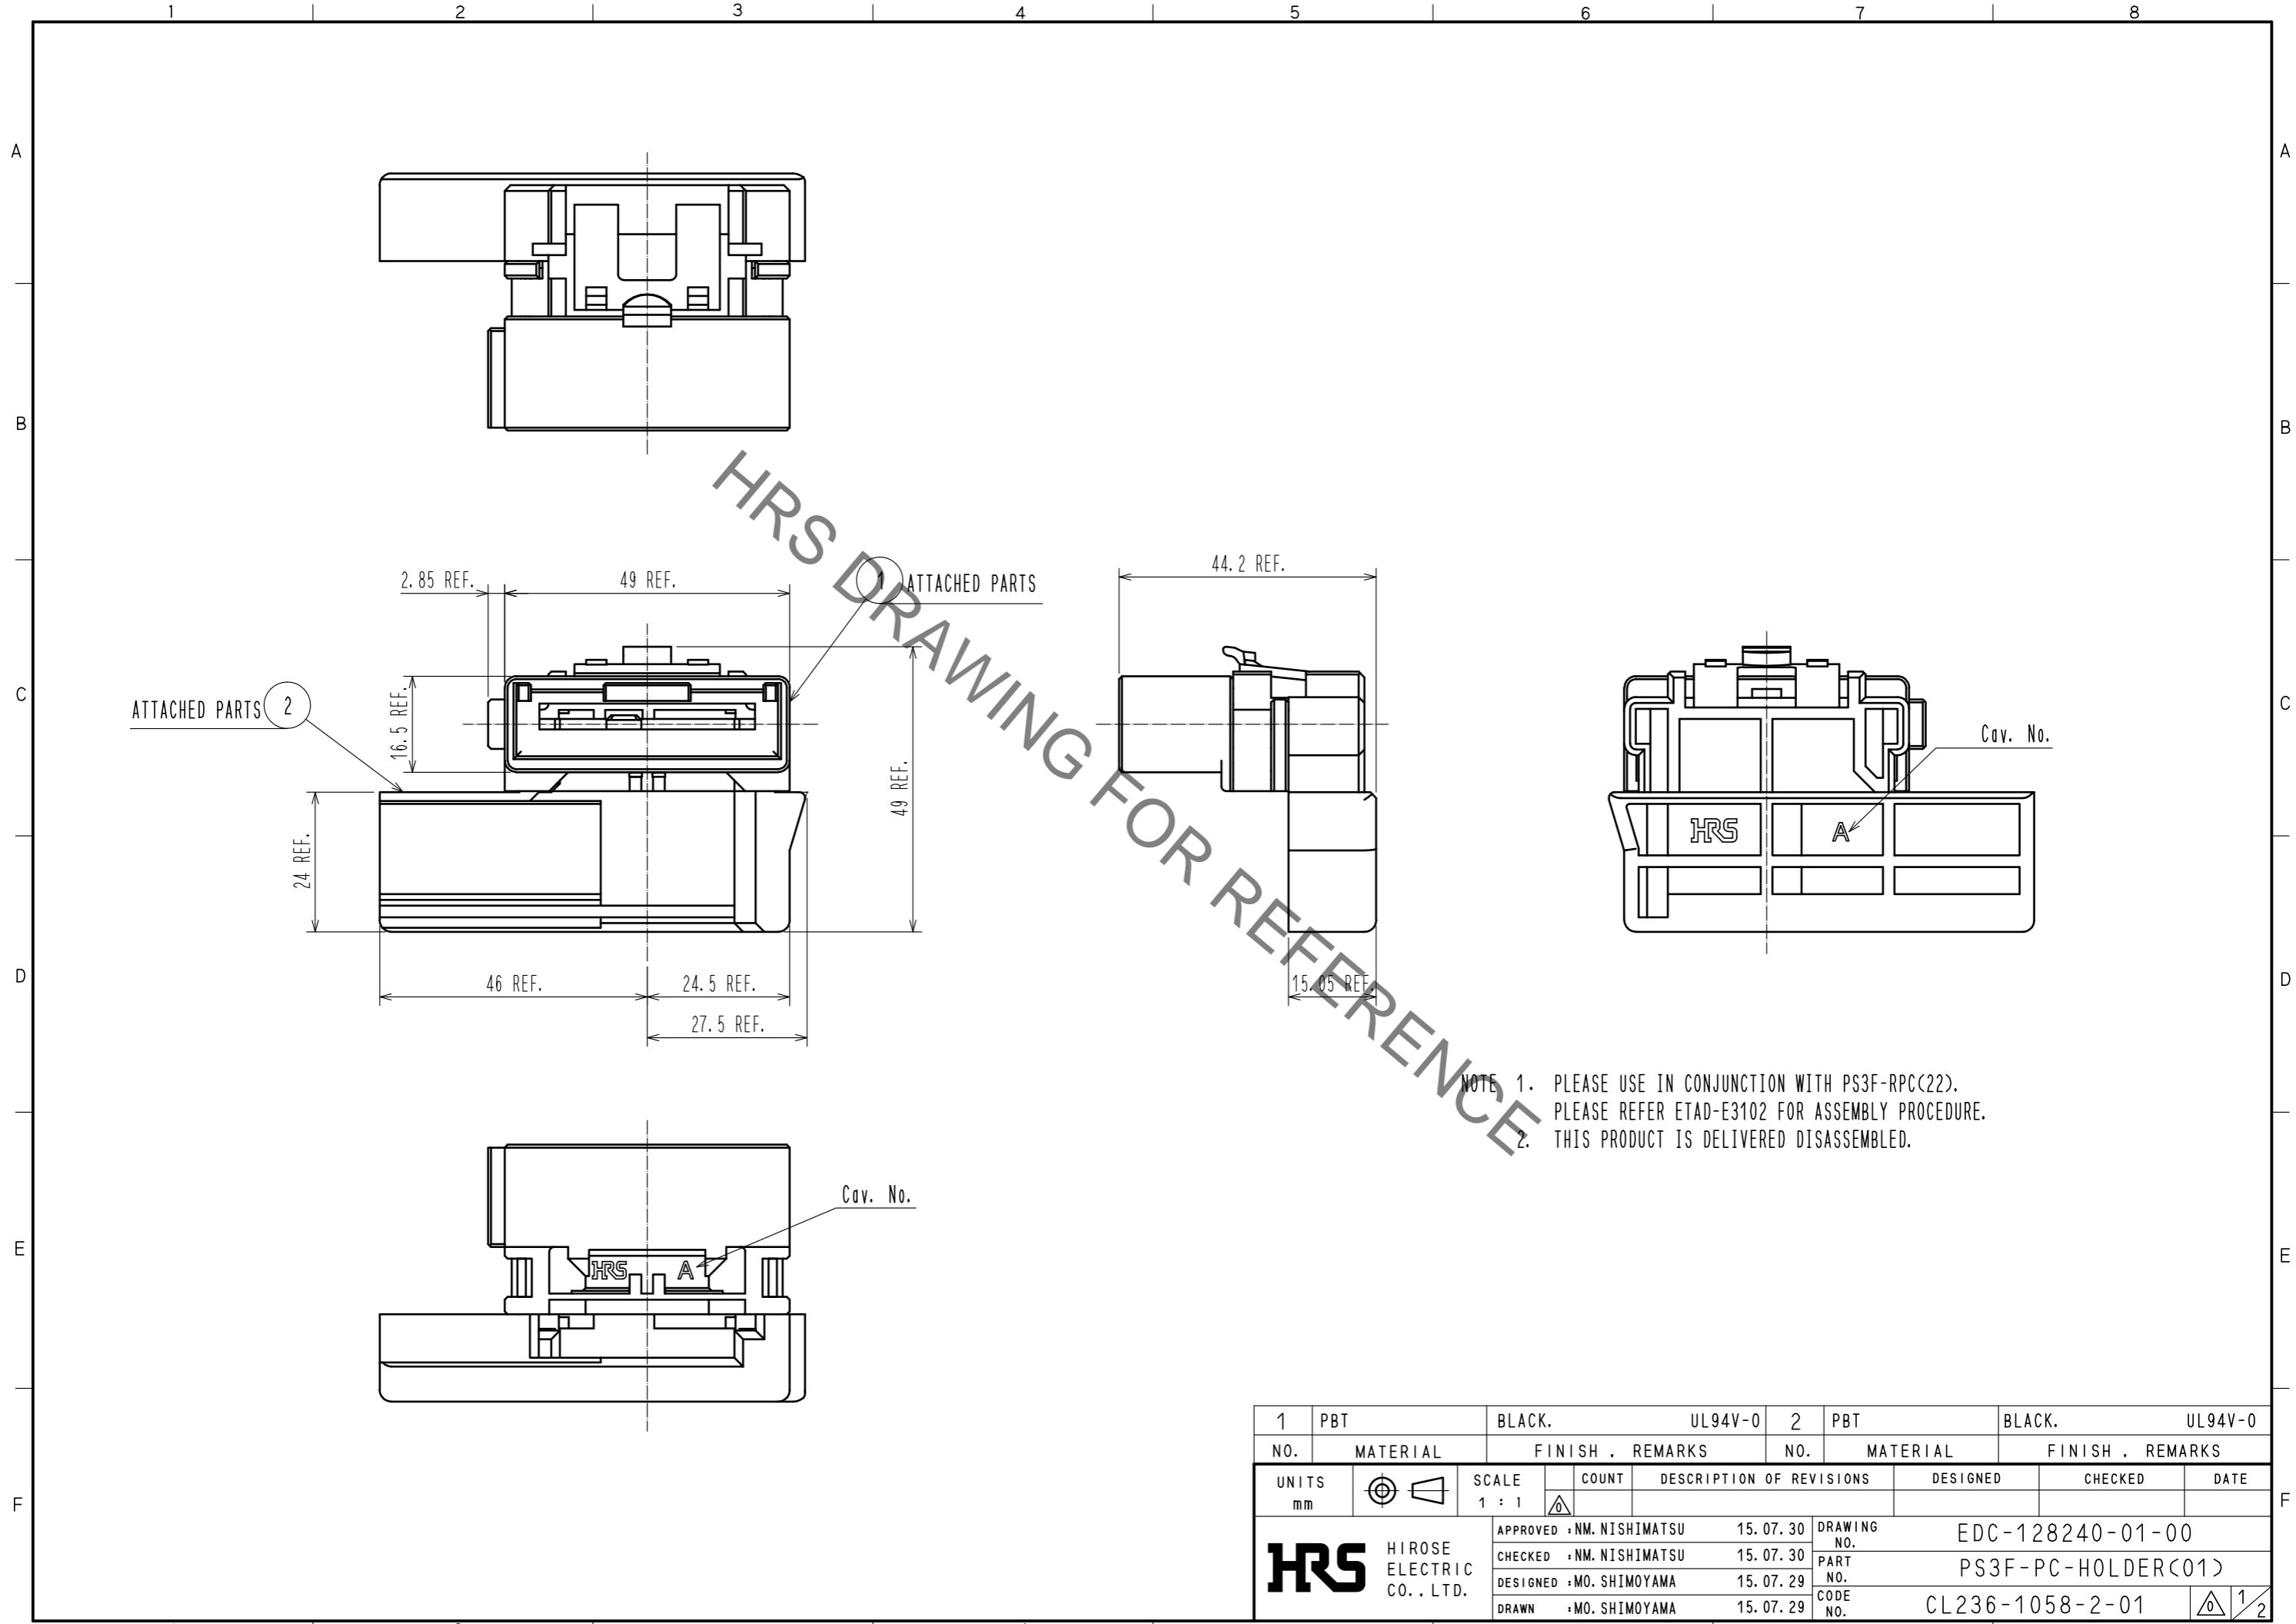

NOTE 1. PLEASE USE IN CONJUNCTION WITH PS3F-RPC(22).
 PLEASE REFER ETAD-E3102 FOR ASSEMBLY PROCEDURE.
 2. THIS PRODUCT IS DELIVERED DISASSEMBLED.

1	PBT	BLACK.	UL94V-0	2	PBT	BLACK.	UL94V-0	
NO.	MATERIAL	FINISH	REMARKS	NO.	MATERIAL	FINISH	REMARKS	
UNITS mm		SCALE 1 : 1	COUNT 	DESCRIPTION OF REVISIONS		DESIGNED	CHECKED	DATE
HRS HIROSE ELECTRIC CO., LTD.		APPROVED : NM. NISHIMATSU	15.07.30	DRAWING NO.		EDC-128240-01-00		
		CHECKED : NM. NISHIMATSU	15.07.30	PART NO.		PS3F-PC-HOLDER(C01)		
		DESIGNED : MO. SHIMOYAMA	15.07.29	CODE NO.		CL236-1058-2-01		
		DRAWN : MO. SHIMOYAMA	15.07.29			1/2		

DEMENSION OF REF. NO. ① HOLDER-A (1:2)

DEMENSION OF REF. NO. ② HOLDER-B (1:2)

HRS DRAWING FOR REFERENCE

HRS	DRAWING NO.	EDC-128240-01-00
	PART NO.	PS3F-PC-HOLDER(01)
	CODE NO.	CL236-1058-2-01

2/2

X-ON Electronics