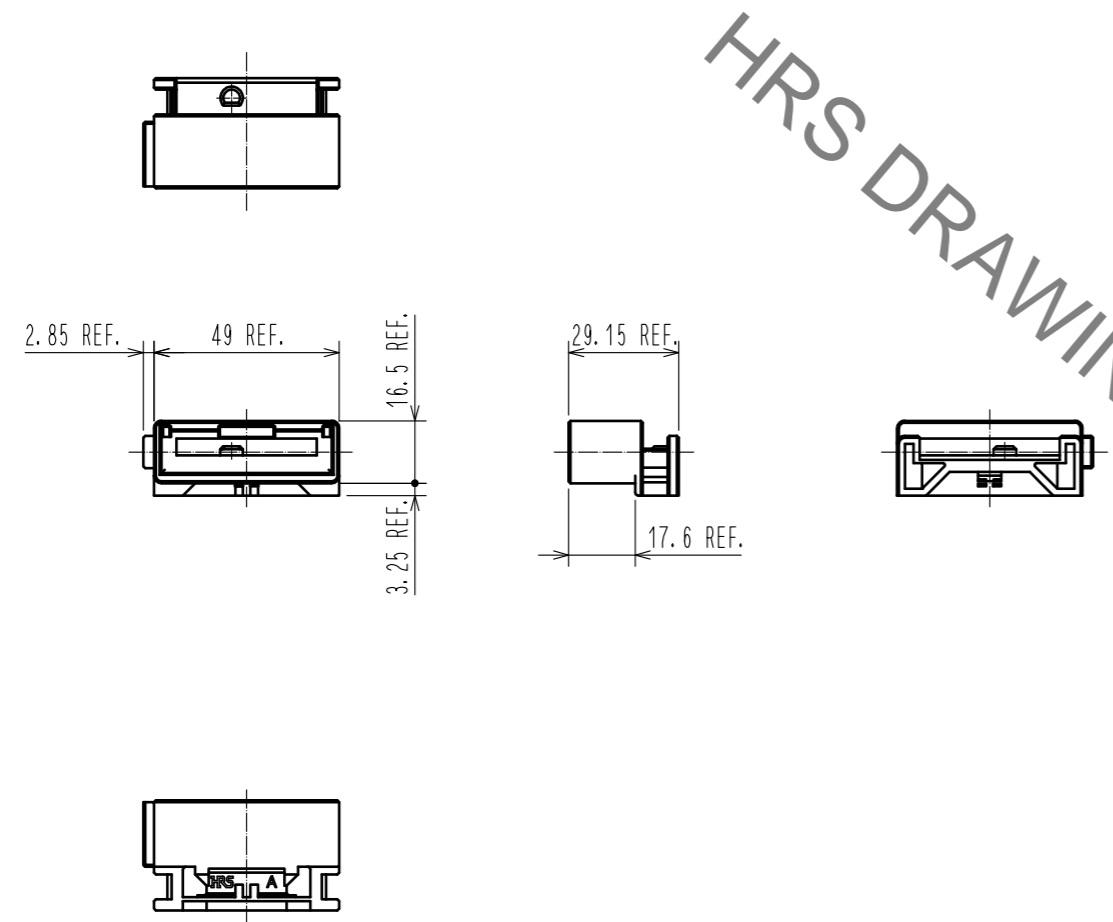

NOTE 1. PLEASE USE IN CONJUNCTION WITH PS3F-RPC(22).
 PLEASE REFER ETAD-E3102 FOR ASSEMBLY PROCEDURE.
 2. THIS PRODUCT IS DELIVERED DISASSEMBLED.

1	PBT	BLACK.	UL94V-0	2	PBT	BLACK.	UL94V-0	
NO.	MATERIAL	FINISH	REMARKS	NO.	MATERIAL	FINISH	REMARKS	
UNITS mm		SCALE 1 : 1	COUNT 	DESCRIPTION OF REVISIONS		DESIGNED	CHECKED	DATE
HRS HIROSE ELECTRIC CO., LTD.		APPROVED : NM. NISHIMATSU	15.07.30	DRAWING NO.		EDC-128240-01-00		
		CHECKED : NM. NISHIMATSU	15.07.30	PART NO.		PS3F-PC-HOLDER(C01)		
		DESIGNED : MO. SHIMOYAMA	15.07.29	CODE NO.		CL236-1058-2-01		
		DRAWN : MO. SHIMOYAMA	15.07.29			1/2		

DEMENSION OF REF. NO. ① HOLDER-A (1:2)

DEMENSION OF REF. NO. ② HOLDER-B (1:2)

HRS DRAWING FOR REFERENCE

HRS	DRAWING NO.	EDC-128240-01-00
	PART NO.	PS3F-PC-HOLDER(01)
	CODE NO.	CL236-1058-2-01

2/2

X-ON Electronics