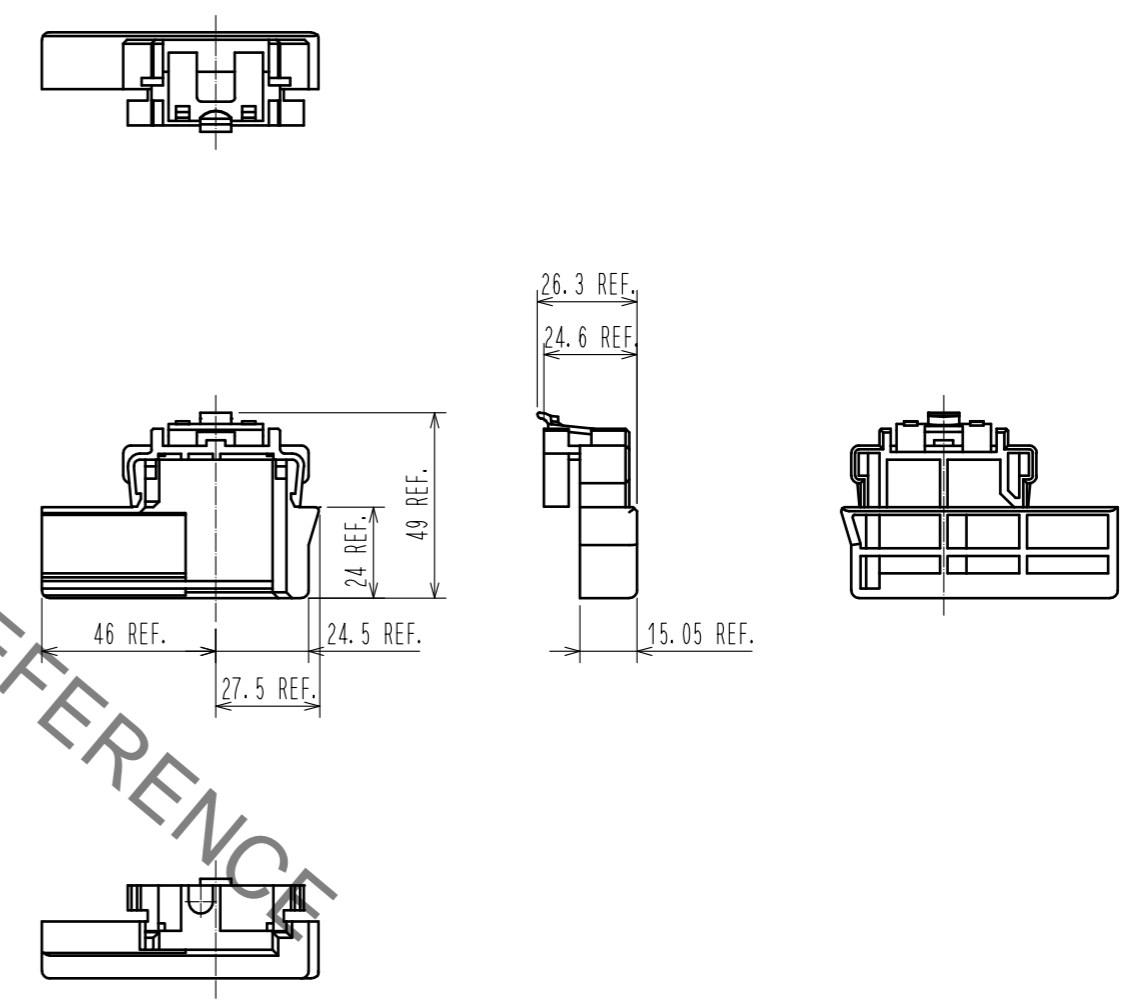

NOTE 1. PLEASE USE IN CONJUNCTION WITH PS3F-RPC(22).
 PLEASE REFER ETAD-E3102 FOR ASSEMBLY PROCEDURE.
 2. THIS PRODUCT IS DELIVERED DISASSEMBLED.

1	PBT	BLACK.	UL94V-0	2	PBT	BLACK.	UL94V-0	
NO.	MATERIAL	FINISH	REMARKS	NO.	MATERIAL	FINISH	REMARKS	
UNITS mm		SCALE 1 : 1	COUNT 	DESCRIPTION OF REVISIONS		DESIGNED	CHECKED	DATE
HRS HIROSE ELECTRIC CO., LTD.		APPROVED : NM. NISHIMATSU	15.07.30	DRAWING NO.		EDC-128240-01-00		
		CHECKED : NM. NISHIMATSU	15.07.30	PART NO.		PS3F-PC-HOLDER(C01)		
		DESIGNED : MO. SHIMOYAMA	15.07.29	CODE NO.		CL236-1058-2-01		
		DRAWN : MO. SHIMOYAMA	15.07.29			1/2		

DEMENSION OF REF. NO. ① HOLDER-A (1:2)

DEMENSION OF REF. NO. ② HOLDER-B (1:2)

HRS DRAWING FOR REFERENCE

HRS	DRAWING NO.	EDC-128240-01-00
	PART NO.	PS3F-PC-HOLDER(01)
	CODE NO.	CL236-1058-2-01

2/2

X-ON Electronics