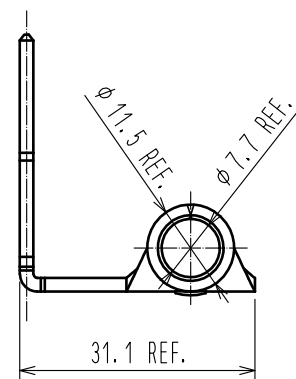

2 DRAWING FOR PACKING(FREE)

1. PUT THE PRODUCT IN VINYL BAGS. EXCESS PORTION OF VINYL BAGS IS FOLDED. PUT THE CARDBOARD PARTITION. (32 PIECES PER 1-STAGE)

2. PUT IT ON TOP OF THE CARDBOARD TRAY ACCOMMODATING THE PRODUCTS (K26) IN FOUR STAGES. IT COVERED THE CARDBOARD PLATE ON IT. (32 PIECES × 2-STAGE = 64 PIECES PER 1 BOX)

3. THE CARDBOARD BOX AND THE CARDBOARD PLATE FIX FOUR LOCATIONS IN DUCT TAPE. THE REPEATED CUSHIONING MATERIAL ON THE CARDBOARD PLATE, AND LAID WITHOUT GAPS.

4. CLOSE THE CARDBOARD BOX AND FIX DUCT TAPE. PASTE LABEL ON THE SIDE OF THE CARDBOARD BOX.

- NOTE 1. PLEASE USE IN CONJUNCTION WITH PS3F-PC-HOLDER. PLEASE REFER ETAD-E3102 FOR ASSEMBLY PROCEDURE.
 2 THE SALES UNIT IS OF THIS PRODUCT IS THE CARTON. (64 PIECES) THE SIZE OF THE CARDBOARD BOX IS THE 450mm × 275mm × 305mm.
 3. THIS PRODUCT IS COPPER BASE MATERIAL IS SOFTENED BY THE HEAT OF THE BRAZING PROCESS OF CRIMPING PART. NOTE THE HANDLING THE HARNESS AND PACKING.