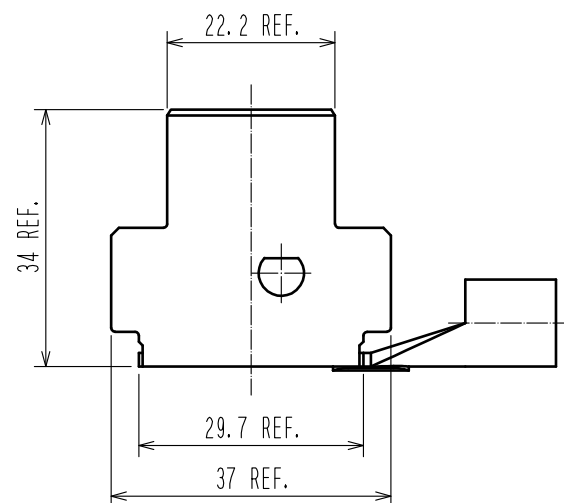

2 DRAWING FOR PACKING(FREE)

1. PUT THE PRODUCT IN VINYL BAGS. EXCESS PORTION OF VINYL BAGS IS FOLDED. PUT THE CARDBOARD PARTITION. (32 PIECES PER 1-STAGE)

2. PUT IT ON TOP OF THE CARDBOARD TRAY ACCOMMODATING THE PRODUCTS (K26) IN FOUR STAGES. IT COVERED THE CARDBOARD PLATE ON IT. (32 PIECES × 2-STAGE = 64 PIECES PER 1 BOX)

3. THE CARDBOARD BOX AND THE CARDBOARD PLATE FIX FOUR LOCATIONS IN DUCT TAPE. THE REPEATED CUSHIONING MATERIAL ON THE CARDBOARD PLATE, AND LAID WITHOUT GAPS.

4. CLOSE THE CARDBOARD BOX AND FIX DUCT TAPE. PASTE LABEL ON THE SIDE OF THE CARDBOARD BOX.

- NOTE 1. PLEASE USE IN CONJUNCTION WITH PS3F-PC-HOLDER. PLEASE REFER ETAD-E3102 FOR ASSEMBLY PROCEDURE.
 2 THE SALES UNIT IS OF THIS PRODUCT IS THE CARTON. (64 PIECES) THE SIZE OF THE CARDBOARD BOX IS THE 450mm × 275mm × 305mm.
 3. THIS PRODUCT IS COPPER BASE MATERIAL IS SOFTENED BY THE HEAT OF THE BRAZING PROCESS OF CRIMPING PART. NOTE THE HANDLING THE HARNESS AND PACKING.