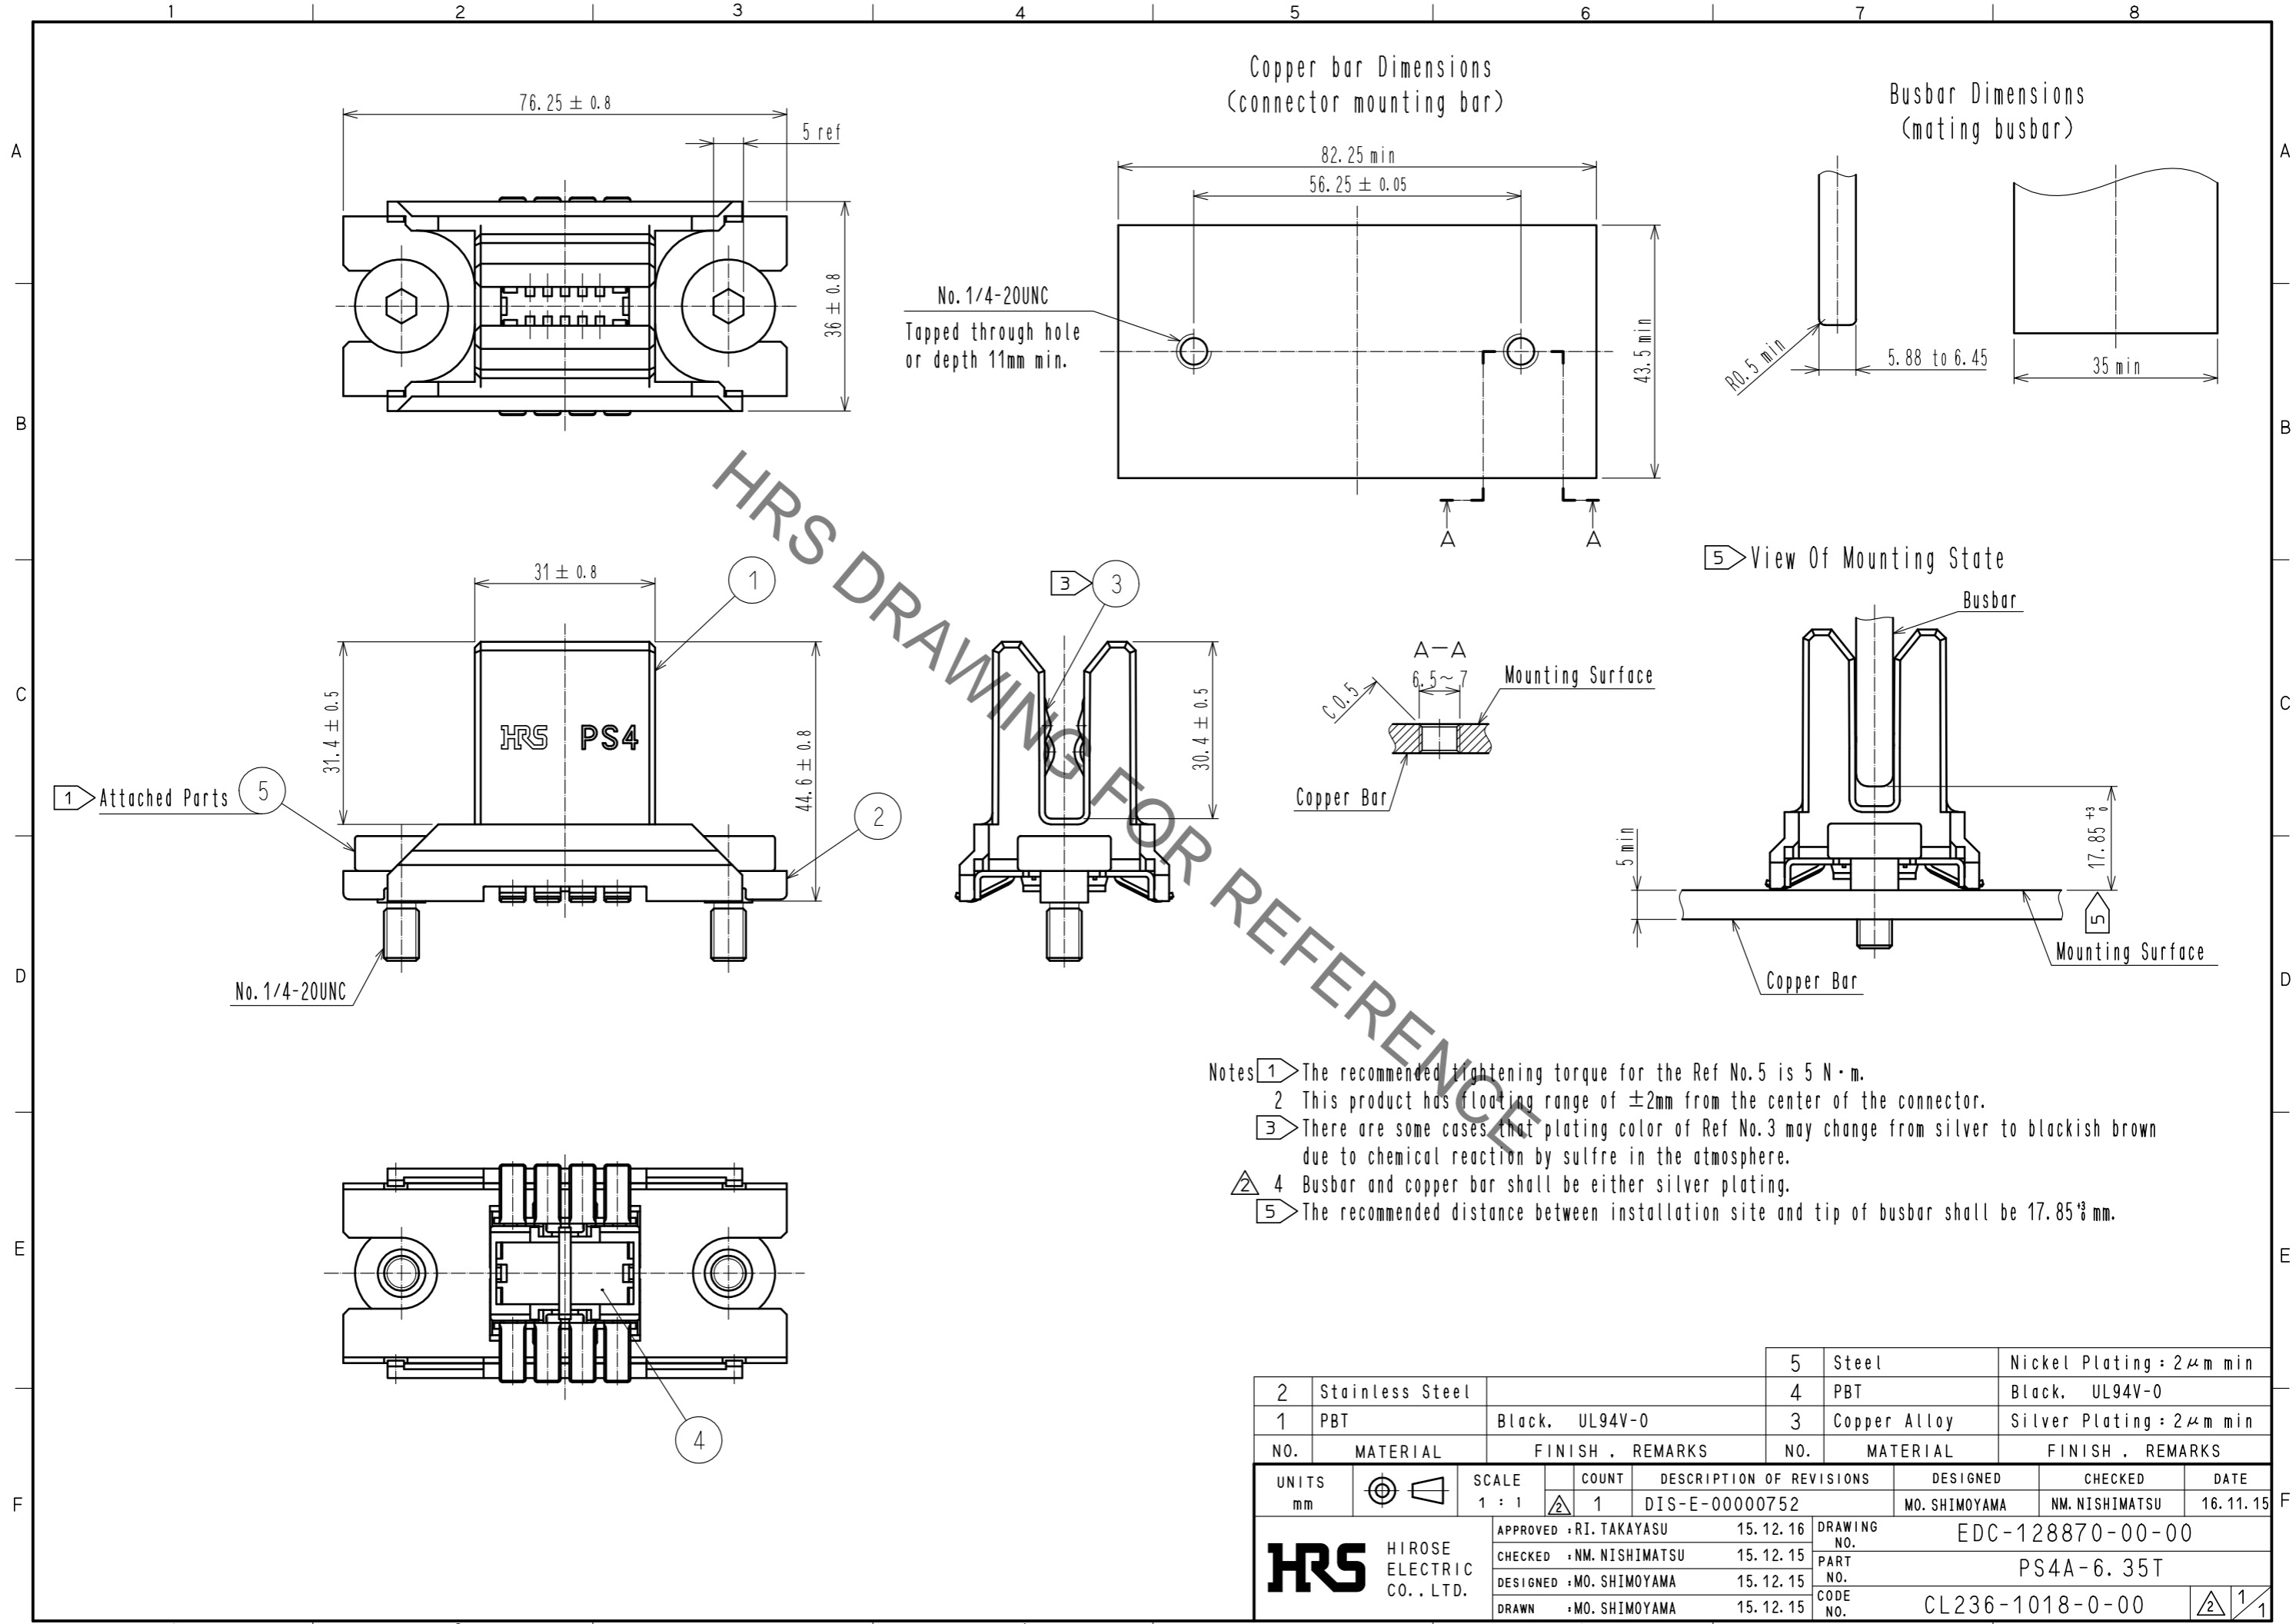

- Notes
- ① The recommended tightening torque for the Ref No.5 is 5 N·m.
 - ② This product has floating range of ±2mm from the center of the connector.
 - ③ There are some cases that plating color of Ref No.3 may change from silver to blackish brown due to chemical reaction by sulfure in the atmosphere.
 - ④ Busbar and copper bar shall be either silver plating.
 - ⑤ The recommended distance between installation site and tip of busbar shall be 17.85⁺³mm.

2	Stainless Steel		5	Steel	Nickel Plating : 2μm min
1	PBT	Black. UL94V-0	4	PBT	Black. UL94V-0
			3	Copper Alloy	Silver Plating : 2μm min
NO.	MATERIAL	FINISH . REMARKS	NO.	MATERIAL	FINISH . REMARKS
UNITS	mm	SCALE	1 : 1	COUNT	1
		DESCRIPTION OF REVISIONS	DESIGNED	CHECKED	DATE
		DIS-E-00000752	MO. SHIMOYAMA	NM. NISHIMATSU	16.11.15
APPROVED : RI. TAKAYASU		15.12.16	DRAWING NO. EDC-128870-00-00		
CHECKED : NM. NISHIMATSU		15.12.15	PART NO. PS4A-6.35T		
DESIGNED : MO. SHIMOYAMA		15.12.15	CODE NO. CL236-1018-0-00		
DRAWN : MO. SHIMOYAMA		15.12.15	② 1/1		