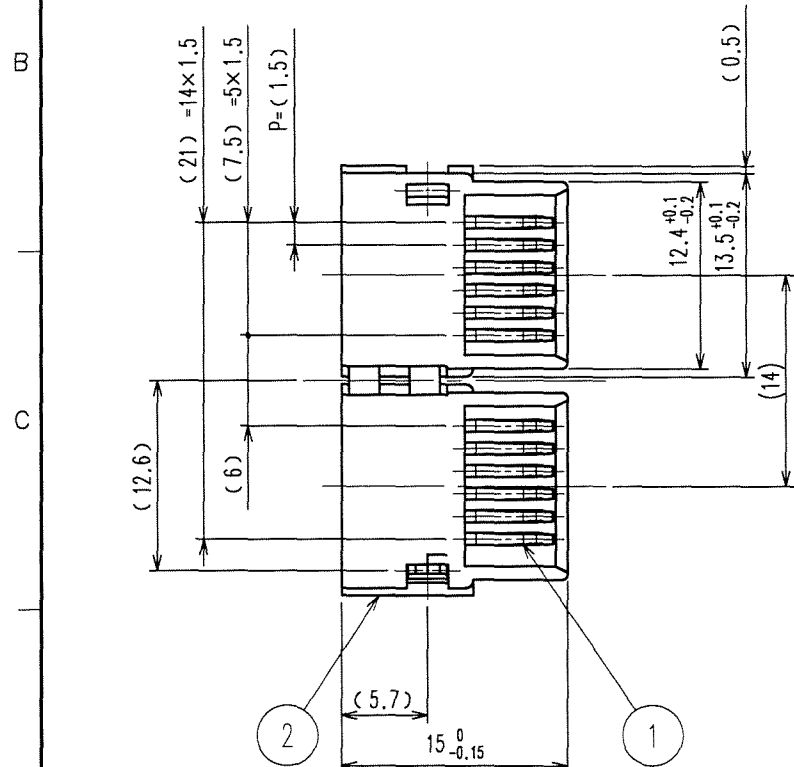

COUNT	DESCRIPTION OF REVISIONS	BY	CHKD	DATE	COUNT	DESCRIPTION OF REVISIONS	BY	CHKD	DATE
△					△				
△					△				
△					△				

SECTIONAL VIEW OF WIRE ASSEMBLY (5:1)

DRAWING FOR PACKING (1:2)

NOTE 1 HEIGHT OF IDC AND INSULATION ARE SPECIFIED FOR EACH CABLE TYPE.

1	COPPER ALLOY	TERMINAL : GOLD FLASH PLATING CONTACT : GOLD PLATING 0.2μm UNDER : NICKEL PLATING 1μm	3	POLYSTYRENE	NATURAL
			2	POLYAMIDE	BLACK UL94V-0
NO.	MATERIAL	FINISH, REMARKS	NO.	MATERIAL	FINISH, REMARKS
CODE NO. (OLD) CL			DRAWN	DESIGNED	CHECKED
			<i>G. Sato</i>	<i>M. Itano</i>	<i>Y. Enami</i>
			07.06.08	07.06.08	07.06.08
			APPROVED	RELEASED	
			<i>H. Miwa</i>		
			07.06.11		
DRAWING NO. EDC3-125280-01			PART NO. QR/P18-12SA		
SCALE 2 : 1			CODE NO. CL221-0292-5		
UNITS mm			HRS HIROSE ELECTRIC CO., LTD		