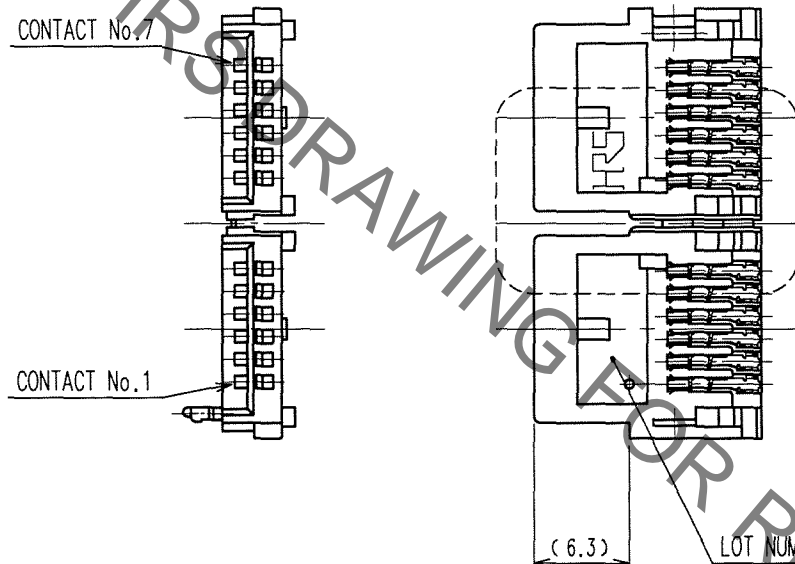

COUNT	DESCRIPTION OF REVISIONS	BY	CHKD	DATE	COUNT	DESCRIPTION OF REVISIONS	BY	CHKD	DATE
△					△				
△					△				
△					△				

SECTIONAL VIEW OF WIRE ASSEMBLY (5:1)

DRAWING FOR PACKING (1:2)

NOTE 1 HEIGHT OF IDC AND INSULATION ARE SPECIFIED FOR EACH CABLE TYPE.

1	COPPER ALLOY	TERMINAL : GOLD FLASH PLATING CONTACT : GOLD PLATING 0.2μm UNDER : NICKEL PLATING 1μm	3	POLYSTYRENE	NATURAL
			2	POLYAMIDE	BLACK UL94V-0
NO.	MATERIAL	FINISH, REMARKS	NO.	MATERIAL	FINISH, REMARKS
CODE NO. (OLD) CL			DRAWN	DESIGNED	CHECKED
			<i>G. Sato</i>	<i>M. Itano</i>	<i>Y. Enami</i>
			07.06.08	07.06.08	07.06.08
			APPROVED	RELEASED	
			<i>H. Miwa</i>		
			07.06.11		
DRAWING NO. EDC3-125280-01			PART NO. QR/P18-12SA		
SCALE 2 : 1			CODE NO. CL221-0292-5		
UNITS mm			HRS HIROSE ELECTRIC CO., LTD		