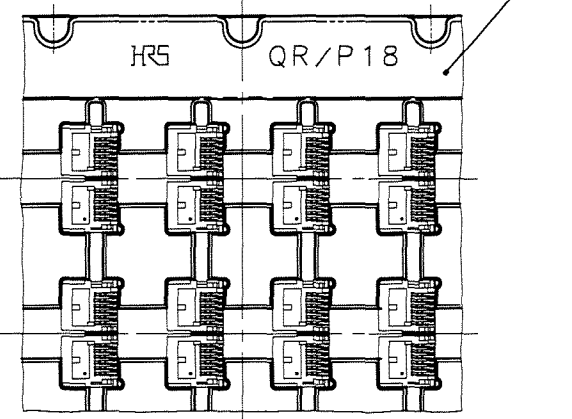

COUNT	DESCRIPTION OF REVISIONS	BY	CHKD	DATE	COUNT	DESCRIPTION OF REVISIONS	BY	CHKD	DATE
△					△				
△					△				
△					△				

SECTIONAL VIEW OF WIRE ASSEMBLY (5:1)

DRAWING FOR PACKING (1:2)

NOTE 1 HEIGHT OF IDC AND INSULATION ARE SPECIFIED FOR EACH CABLE TYPE.

1	COPPER ALLOY	TERMINAL : GOLD FLASH PLATING CONTACT : GOLD PLATING 0.2μm UNDER : NICKEL PLATING 1μm	3	POLYSTYRENE	NATURAL
			2	POLYAMIDE	BLACK UL94V-0
NO.	MATERIAL	FINISH, REMARKS	NO.	MATERIAL	FINISH, REMARKS
CODE NO. (OLD) CL			DRAWN	DESIGNED	CHECKED
			<i>G. Sato</i>	<i>M. Itano</i>	<i>Y. Enami</i>
			07.06.08	07.06.08	07.06.08
			APPROVED	RELEASED	
			<i>H. Miwa</i>		
			07.06.11		
DRAWING NO. EDC3-125280-01			PART NO. QR/P18-12SA		
SCALE 2 : 1			CODE NO. CL221-0292-5		
UNITS mm			HRS HIROSE ELECTRIC CO., LTD		