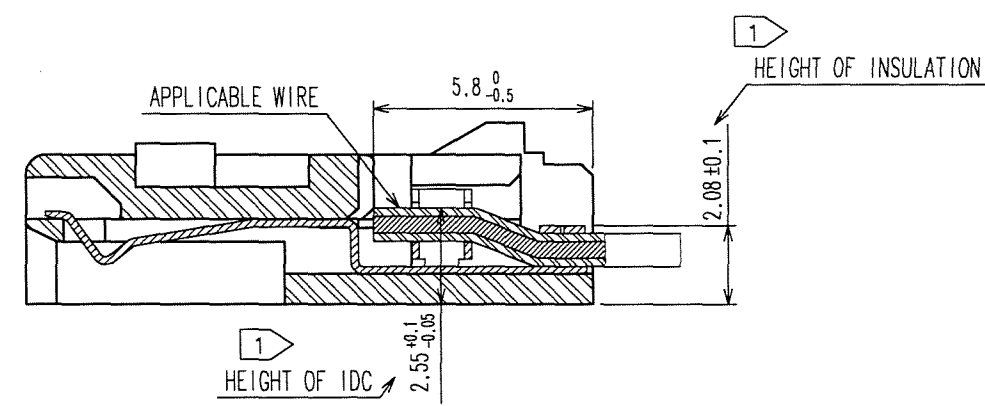

COUNT	DESCRIPTION OF REVISIONS	BY	CHKD	DATE	COUNT	DESCRIPTION OF REVISIONS	BY	CHKD	DATE
△					△				
△					△				
△					△				

SECTIONAL VIEW OF WIRE ASSEMBLY (5:1)

DRAWING FOR PACKING (1:2)

NOTE 1 HEIGHT OF IDC AND INSULATION ARE SPECIFIED FOR EACH CABLE TYPE.

1	COPPER ALLOY	TERMINAL : GOLD FLASH PLATING CONTACT : GOLD PLATING 0.2μm UNDER : NICKEL PLATING 1μm	3	POLYSTYRENE	NATURAL
			2	POLYAMIDE	BLACK UL94V-0
NO.	MATERIAL	FINISH, REMARKS	NO.	MATERIAL	FINISH, REMARKS
CODE NO. (OLD) CL			DRAWN	DESIGNED	CHECKED
			<i>G. Sato</i>	<i>M. Itano</i>	<i>Y. Enami</i>
			07.06.08	07.06.08	07.06.08
			APPROVED	RELEASED	
			<i>H. Miwa</i>		
			07.06.11		
DRAWING NO. EDC3-125280-01			PART NO. QR/P18-12SA		
SCALE 2 : 1			CODE NO. CL221-0292-5		
UNITS mm			HRS HIROSE ELECTRIC CO., LTD		