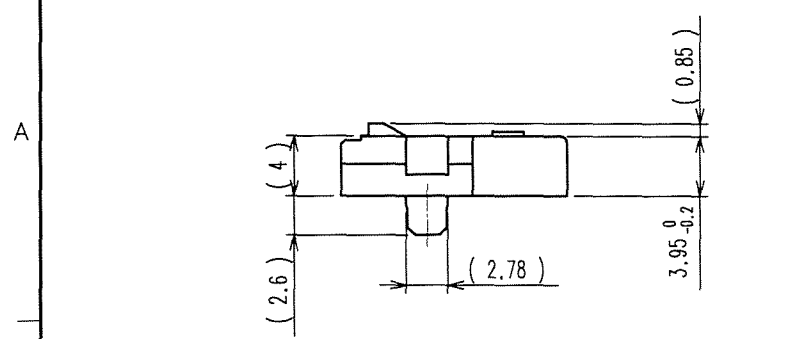

COUNT	DESCRIPTION OF REVISIONS	BY	CHKD	DATE	COUNT	DESCRIPTION OF REVISIONS	BY	CHKD	DATE
△					△				
△					△				
△					△				

SECTIONAL VIEW OF WIRE ASSEMBLY (5:1)

DRAWING FOR PACKING (1:2)

NOTE 1 HEIGHT OF IDC AND INSULATION ARE SPECIFIED FOR EACH CABLE TYPE.

1	COPPER ALLOY	TERMINAL : GOLD FLASH PLATING CONTACT : GOLD PLATING 0.2μm UNDER : NICKEL PLATING 1μm	3	POLYSTYRENE	NATURAL
			2	POLYAMIDE	BLACK UL94V-0
NO.	MATERIAL	FINISH, REMARKS	NO.	MATERIAL	FINISH, REMARKS
CODE NO. (OLD) CL			DRAWN	DESIGNED	CHECKED
			<i>G. Sato</i>	<i>M. Itano</i>	<i>Y. Enami</i>
			07.06.08	07.06.08	07.06.08
			APPROVED	RELEASED	
			<i>H. Miwa</i>		
			07.06.11		
DRAWING NO. EDC3-125280-01			PART NO. QR/P18-12SA		
SCALE 2 : 1			CODE NO. CL221-0292-5		
UNITS mm			HRS HIROSE ELECTRIC CO., LTD		