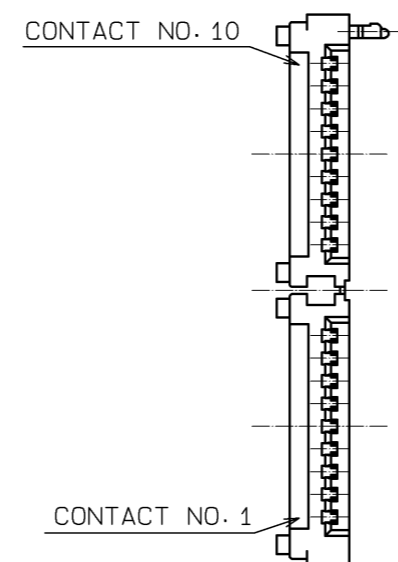

DRAWING FOR PACKING(1:2)

SECTIONAL VIEW OF WIRE ASSEMBLY(5:1)

- NOTES
- 1 HEIGHT OF IDC AND INSULATION ARE SPECIFIED FOR EACH CABLE TYPE.
 - 2 EITHER ONE OF THE SEQUENTIAL CONTACTS ARE MATED PRIOR TO THE OTHER CONTACTS AT THE BEGGING OF MATING OPERATION.
 - 3. PLEASE MAKE SURE NOT TO BURDEN WIRING PART OF THE CONNECTOR WHEN IN USE.
TIE THE CABLE AT 50mm OR MORE FROM EDGE OF CONNECTOR WHEN APPLY THE CABLE TIE.

2	COPPER ALLOY	TERMINAL : GOLD PLATING 0.03 μm min CONTACT : GOLD PLATING 0.2 μm min UNDER : NICKEL PLATING 1 μm min	4	POLYSTYRENE	NATURAL		
1	COPPER ALLOY	TERMINAL : GOLD PLATING 0.03 μm min CONTACT : GOLD PLATING 0.2 μm min UNDER : NICKEL PLATING 1 μm min	3	POLYAMIDE	BLACK UL94V-0		
NO.	MATERIAL	FINISH . REMARKS	NO.	MATERIAL	FINISH . REMARKS		
UNITS mm		SCALE 2 : 1	COUNT △	DESCRIPTION OF REVISIONS	DESIGNED	CHECKED	DATE
HRS HIROSE ELECTRIC CO., LTD.		APPROVED : YH. ENAMI 08.06.11	DRAWING NO. EDC3-125273-01				
		CHECED : HO. MIWA 08.06.11	PART NO. QR/P18-18PB				
		DESIGNED : KI. NAGANUMA 08.06.10	CODE NO. CL221-0285-0-00				
		DRAWN : KI. NAGANUMA 08.06.10					