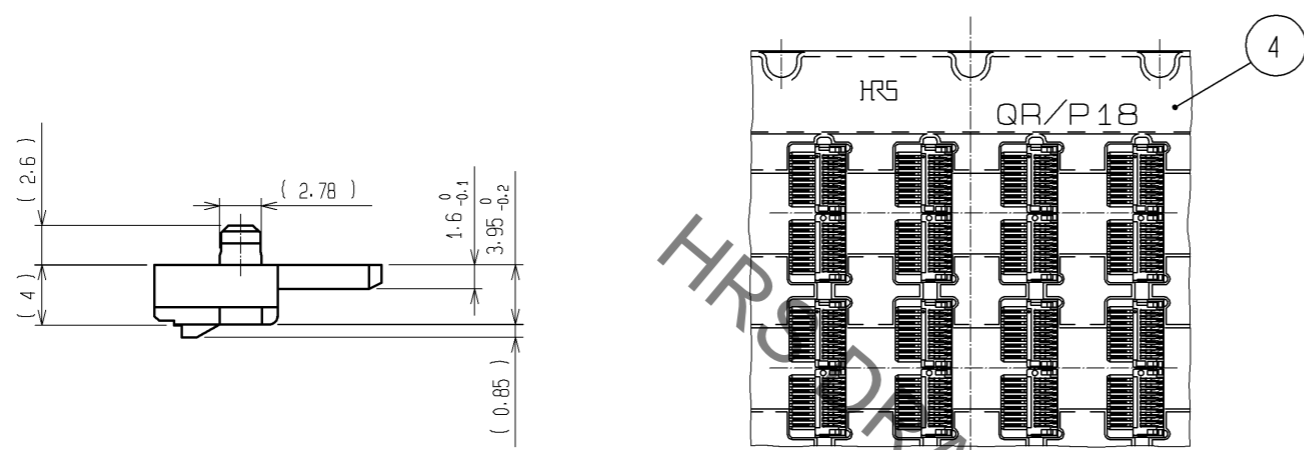

DRAWING FOR PACKING(1:2)

SECTIONAL VIEW OF WIRE ASSEMBLY(5:1)

- NOTES
- 1 HEIGHT OF IDC AND INSULATION ARE SPECIFIED FOR EACH CABLE TYPE.
 - 2 EITHER ONE OF THE SEQUENTIAL CONTACTS ARE MATED PRIOR TO THE OTHER CONTACTS AT THE BEGGING OF MATING OPERATION.
 - 3. PLEASE MAKE SURE NOT TO BURDEN WIRING PART OF THE CONNECTOR WHEN IN USE.
TIE THE CABLE AT 50mm OR MORE FROM EDGE OF CONNECTOR WHEN APPLY THE CABLE TIE.

2	COPPER ALLOY	TERMINAL : GOLD PLATING 0.03 μm min CONTACT : GOLD PLATING 0.2 μm min UNDER : NICKEL PLATING 1 μm min	4	POLYSTYRENE	NATURAL		
1	COPPER ALLOY	TERMINAL : GOLD PLATING 0.03 μm min CONTACT : GOLD PLATING 0.2 μm min UNDER : NICKEL PLATING 1 μm min	3	POLYAMIDE	BLACK UL94V-0		
NO.	MATERIAL	FINISH . REMARKS	NO.	MATERIAL	FINISH . REMARKS		
UNITS mm		SCALE 2 : 1	COUNT △	DESCRIPTION OF REVISIONS	DESIGNED	CHECKED	DATE
HRS HIROSE ELECTRIC CO., LTD.		APPROVED : YH. ENAMI 08.06.11	DRAWING NO. EDC3-125273-01				
		CHECED : HO. MIWA 08.06.11	PART NO. QR/P18-18PB				
		DESIGNED : KI. NAGANUMA 08.06.10	CODE NO. CL221-0285-0-00				
		DRAWN : KI. NAGANUMA 08.06.10					