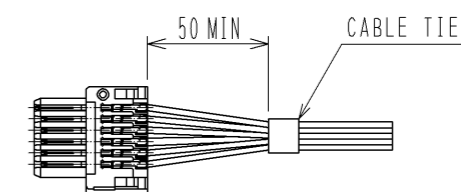

DRAWING FOR PACKING(1:2)

SECTIONAL VIEW OF WIRE ASSEMBLY(5:1)

- NOTES
- 1 HEIGHT OF IDC AND INSULATION ARE SPECIFIED FOR EACH CABLE TYPE.
 - 2 EITHER ONE OF THE SEQUENTIAL CONTACTS ARE MATED PRIOR TO THE OTHER CONTACTS AT THE BEGGING OF MATING OPERATION.
 - 3. PLEASE MAKE SURE NOT TO BURDEN WIRING PART OF THE CONNECTOR WHEN IN USE.
TIE THE CABLE AT 50mm OR MORE FROM EDGE OF CONNECTOR WHEN APPLY THE CABLE TIE.

2	COPPER ALLOY	TERMINAL : GOLD PLATING 0.03 μm min CONTACT : GOLD PLATING 0.2 μm min UNDER : NICKEL PLATING 1 μm min	4	POLYSTYRENE	NATURAL		
1	COPPER ALLOY	TERMINAL : GOLD PLATING 0.03 μm min CONTACT : GOLD PLATING 0.2 μm min UNDER : NICKEL PLATING 1 μm min	3	POLYAMIDE	BLACK UL94V-0		
NO.	MATERIAL	FINISH . REMARKS	NO.	MATERIAL	FINISH . REMARKS		
UNITS mm		SCALE 2 : 1	COUNT △	DESCRIPTION OF REVISIONS	DESIGNED	CHECKED	DATE
HRS HIROSE ELECTRIC CO., LTD.		APPROVED : YH. ENAMI 08.06.11	DRAWING NO. EDC3-125273-01				
		CHECED : HO. MIWA 08.06.11	PART NO. QR/P18-18PB				
		DESIGNED : KI. NAGANUMA 08.06.10	CODE NO. CL221-0285-0-00				
		DRAWN : KI. NAGANUMA 08.06.10					