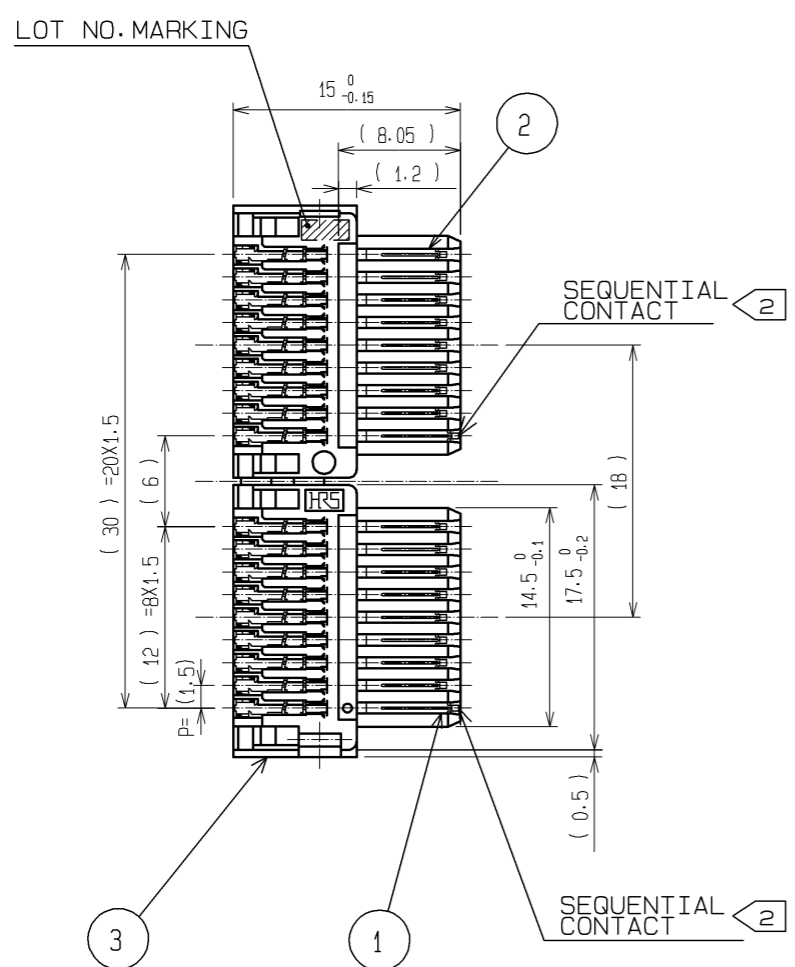

DRAWING FOR PACKING(1:2)

SECTIONAL VIEW OF WIRE ASSEMBLY(5:1)

- NOTES
- 1 HEIGHT OF IDC AND INSULATION ARE SPECIFIED FOR EACH CABLE TYPE.
 - 2 EITHER ONE OF THE SEQUENTIAL CONTACTS ARE MATED PRIOR TO THE OTHER CONTACTS AT THE BEGGING OF MATING OPERATION.
 - 3. PLEASE MAKE SURE NOT TO BURDEN WIRING PART OF THE CONNECTOR WHEN IN USE.
TIE THE CABLE AT 50mm OR MORE FROM EDGE OF CONNECTOR WHEN APPLY THE CABLE TIE.

2	COPPER ALLOY	TERMINAL : GOLD PLATING 0.03 μm min CONTACT : GOLD PLATING 0.2 μm min UNDER : NICKEL PLATING 1 μm min	4	POLYSTYRENE	NATURAL		
1	COPPER ALLOY	TERMINAL : GOLD PLATING 0.03 μm min CONTACT : GOLD PLATING 0.2 μm min UNDER : NICKEL PLATING 1 μm min	3	POLYAMIDE	BLACK UL94V-0		
NO.	MATERIAL	FINISH . REMARKS	NO.	MATERIAL	FINISH . REMARKS		
UNITS mm		SCALE 2 : 1	COUNT △	DESCRIPTION OF REVISIONS	DESIGNED	CHECKED	DATE
HRS HIROSE ELECTRIC CO., LTD.		APPROVED : YH. ENAMI 08.06.11	DRAWING NO. EDC3-125273-01				
		CHECED : HO. MIWA 08.06.11	PART NO. QR/P18-18PB				
		DESIGNED : KI. NAGANUMA 08.06.10	CODE NO. CL221-0285-0-00				
		DRAWN : KI. NAGANUMA 08.06.10					