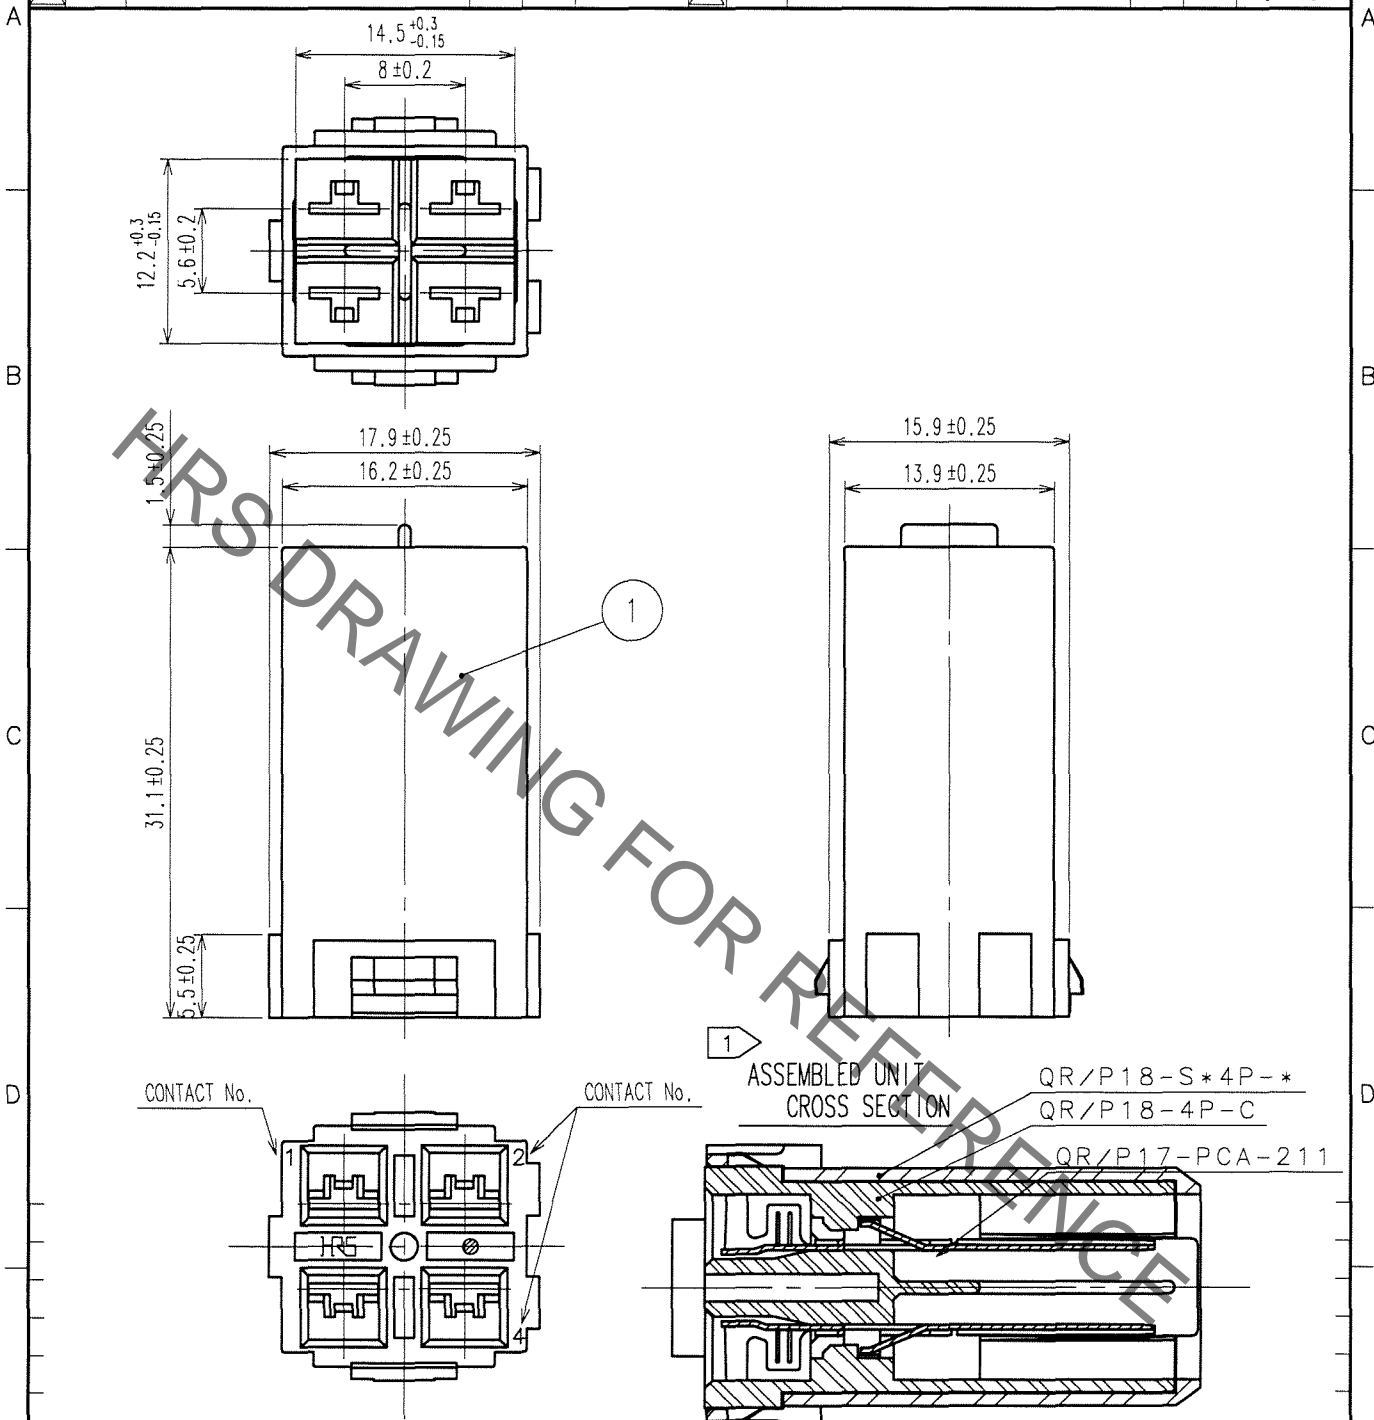

1		2			3			4		
COUNT	DESCRIPTION OF REVISIONS	BY	CHKD	DATE	COUNT	DESCRIPTION OF REVISIONS	BY	CHKD	DATE	
△					△				..	
△					△				..	
△					△				..	

NOTES  
 INSERT THE CABLE HERNESSED QR/P17-PCA-211(CL221-0263-7) TO THIS PRODUCT,  
 AND THEN INSTALL TO QR/P18-S\*4P-\* FOR USE.  
 CONTACT No.4 MATES BEFORE THE OTHER CONTACTS FOR SEQUENTIAL MATING.

 SCALE 2 : 1 UNITS mm	DRAWING NO. EDC4-125729-01  HIROSE ELECTRIC CO., LTD.	PART NO. QR/P18-4P-C CODE NO. CL221-0316-1	1 1
-----------------------------------	--	---	--------

TO
Q