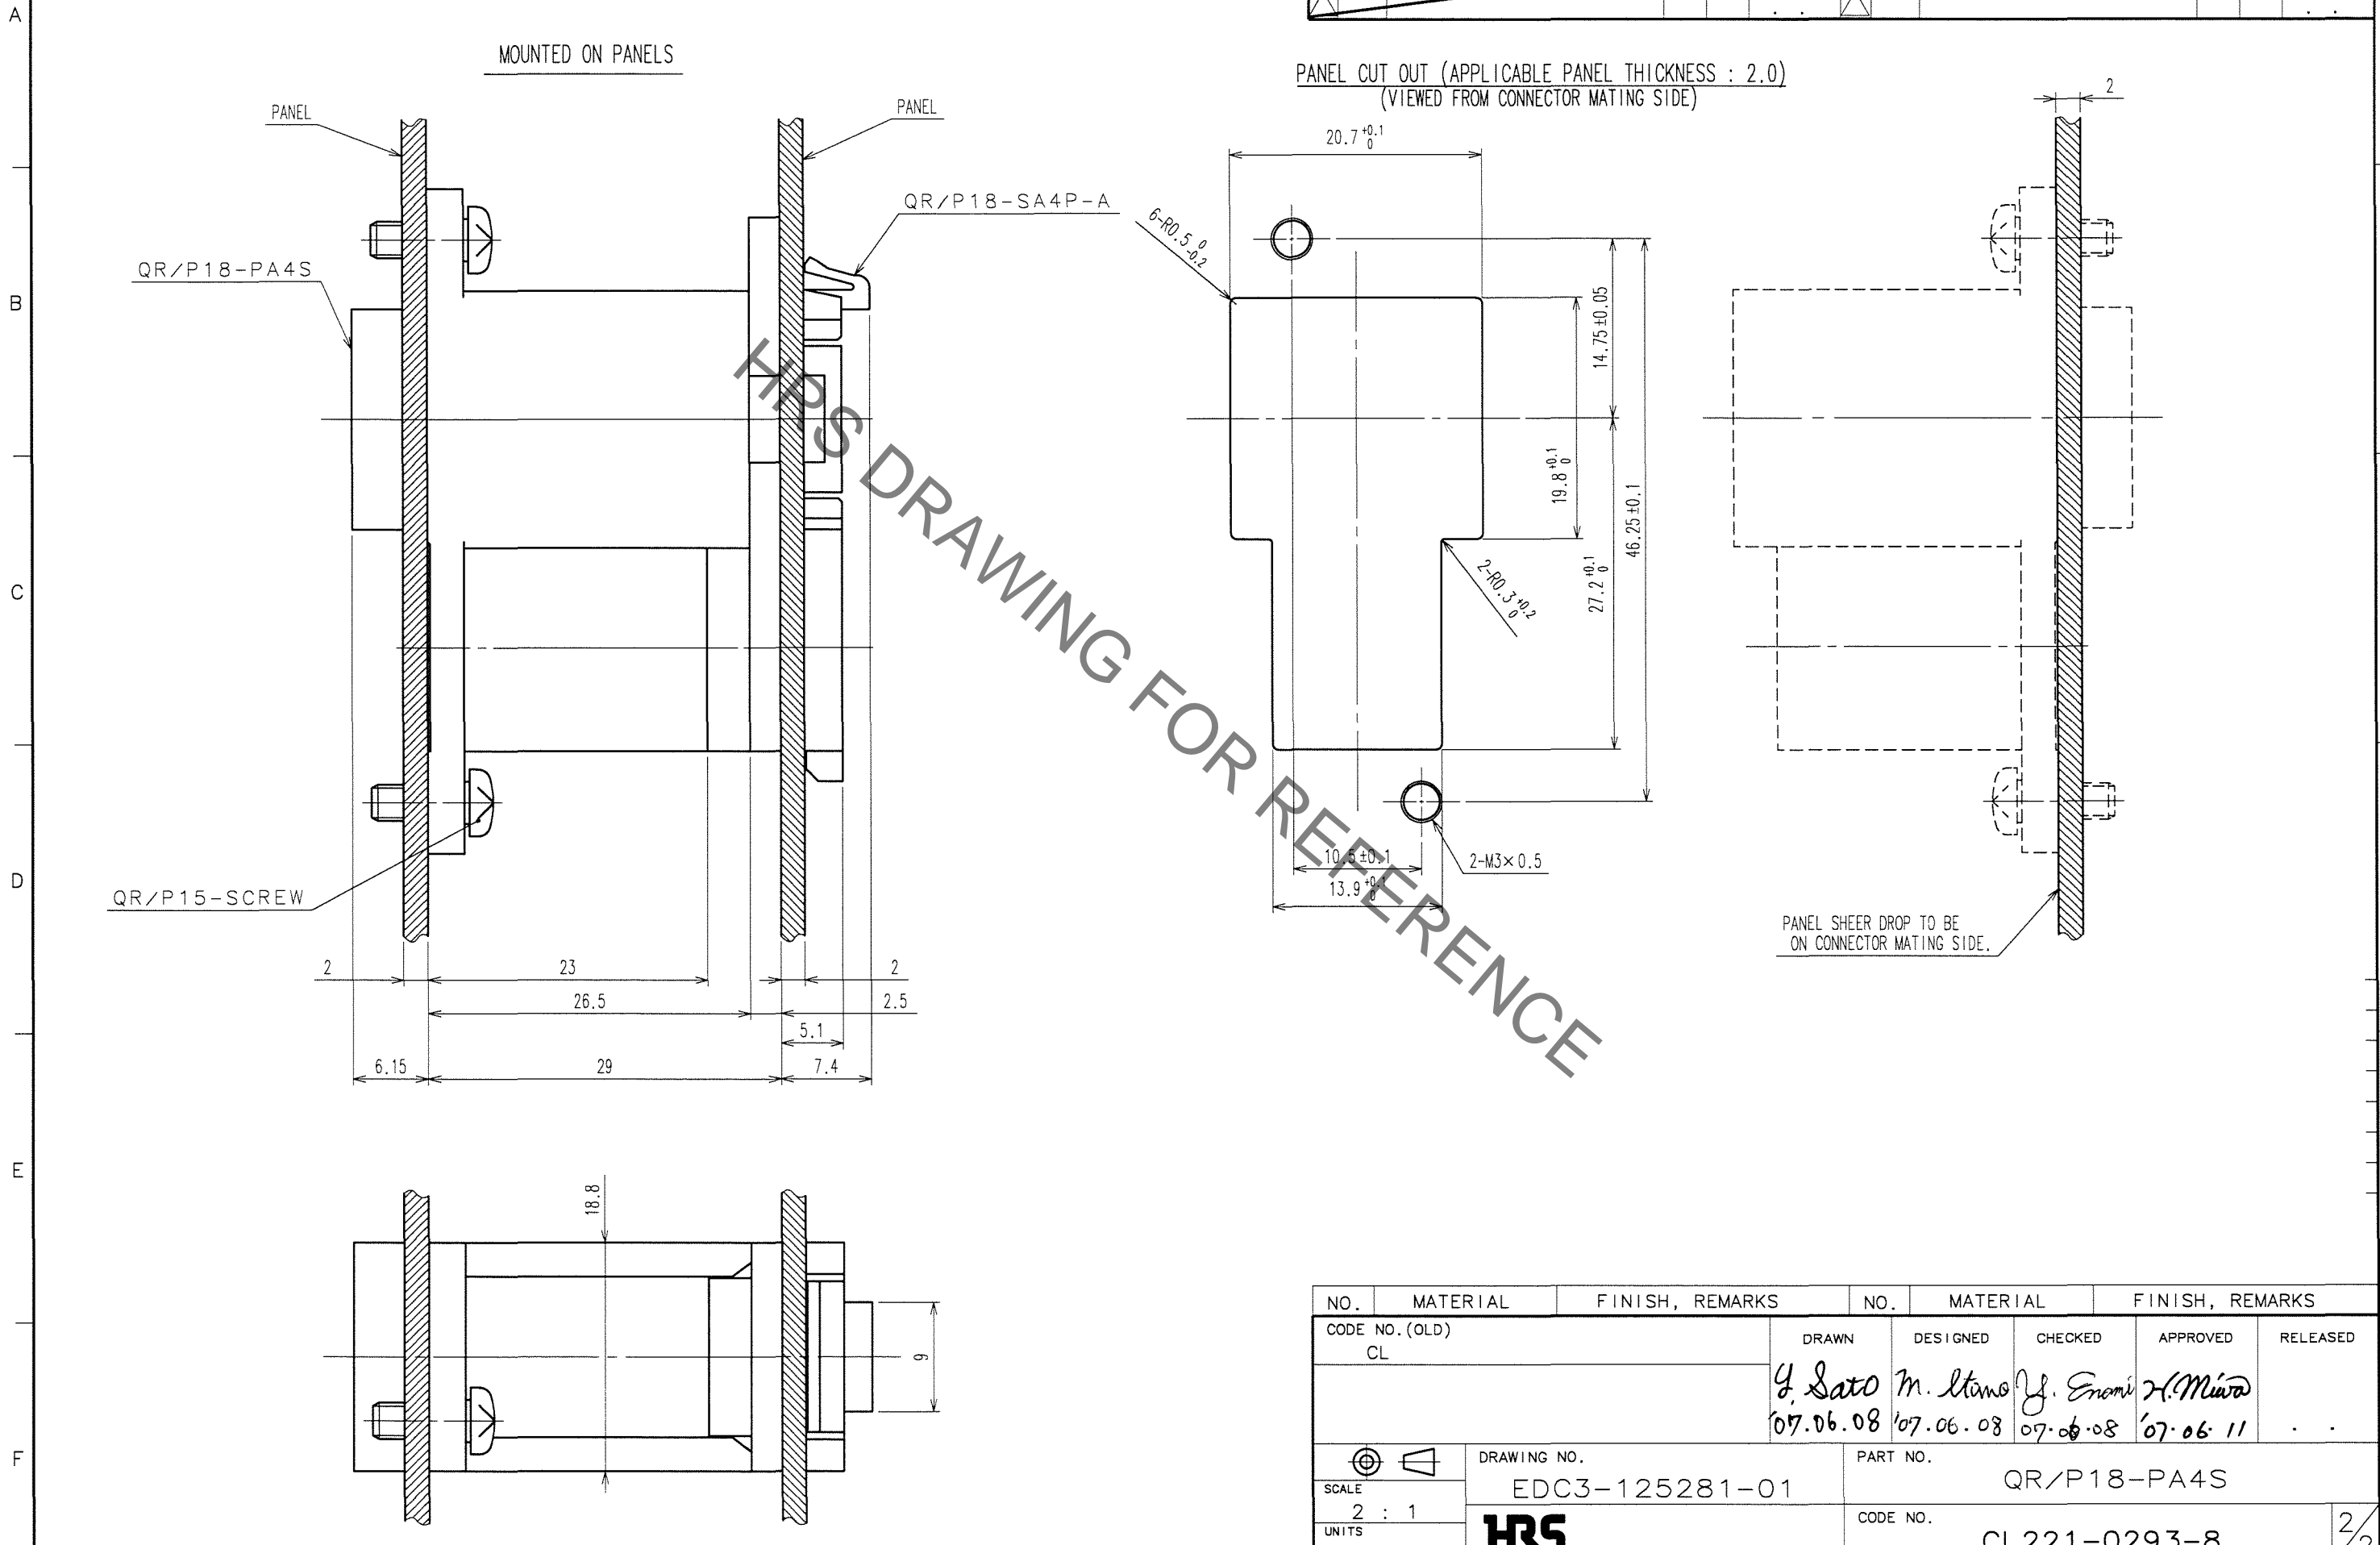

COUNT	DESCRIPTION OF REVISIONS	BY	CHKD	DATE	COUNT	DESCRIPTION OF REVISIONS	BY	CHKD	DATE
△					△				
△					△				
△					△				

NOTES

- 1 INSERT CABLE HARNESSED QR/P17-SCA-211(CL221-0262-4) TO QR/P18-4S-C(CL221-0314-6), THEN INSTALL THE QR/P18-4S-C AND HARNESSED QR/P18-12PA CONNECTOR UNIT(CL221-0291-2) TO THIS PRODUCT FOR USE.
- 2 APPLY QR/P15-SCREW(CL221-0251-8) FOR PANEL MOUNTING.
- 3 THIS PRODUCT FLOATS BY 0.75mm OR MORE FROM THE CENTER.
- 4 () INDICATES REFERENCE VALUES.

TO
Q

1	PBT	BLACK UL94V-0			
NO.	MATERIAL	FINISH, REMARKS	NO.	MATERIAL	FINISH, REMARKS
CODE NO. (OLD)	CL		DRAWN	DESIGNED	CHECKED
			<i>G. Sato</i>	<i>M. Itano</i>	<i>Y. Enami</i>
			07.06.08	07.06.08	07.06.08
			APPROVED	APPROVED	APPROVED
			<i>H. Miura</i>	<i>H. Miura</i>	<i>H. Miura</i>
			07.06.11	07.06.11	07.06.11
SCALE	DRAWING NO. EDC3-125281-01		PART NO. QR/P18-PA4S		
2 : 1	UNITS mm		CODE NO. CL221-0293-8		
	HRS HIROSE ELECTRIC CO., LTD				

5		6			7			8		
COUNT	DESCRIPTION OF REVISIONS	BY	CHKD	DATE	COUNT	DESCRIPTION OF REVISIONS	BY	CHKD	DATE	
△					△					
△					△					
△					△					

TO
Q

NO.	MATERIAL	FINISH, REMARKS	NO.	MATERIAL	FINISH, REMARKS
CODE NO. (OLD)	CL		DRAWN	DESIGNED	CHECKED
			<i>Y. Sato</i>	<i>M. Itano</i>	<i>J. Enomi</i>
			07.06.08	07.06.08	07.06.08
					<i>H. Miura</i>
					07.06.11
DRAWING NO. EDC3-125281-01			PART NO. QR/P18-PA4S		
SCALE 2 : 1			CODE NO. CL221-0293-8		
UNITS mm			2/2		