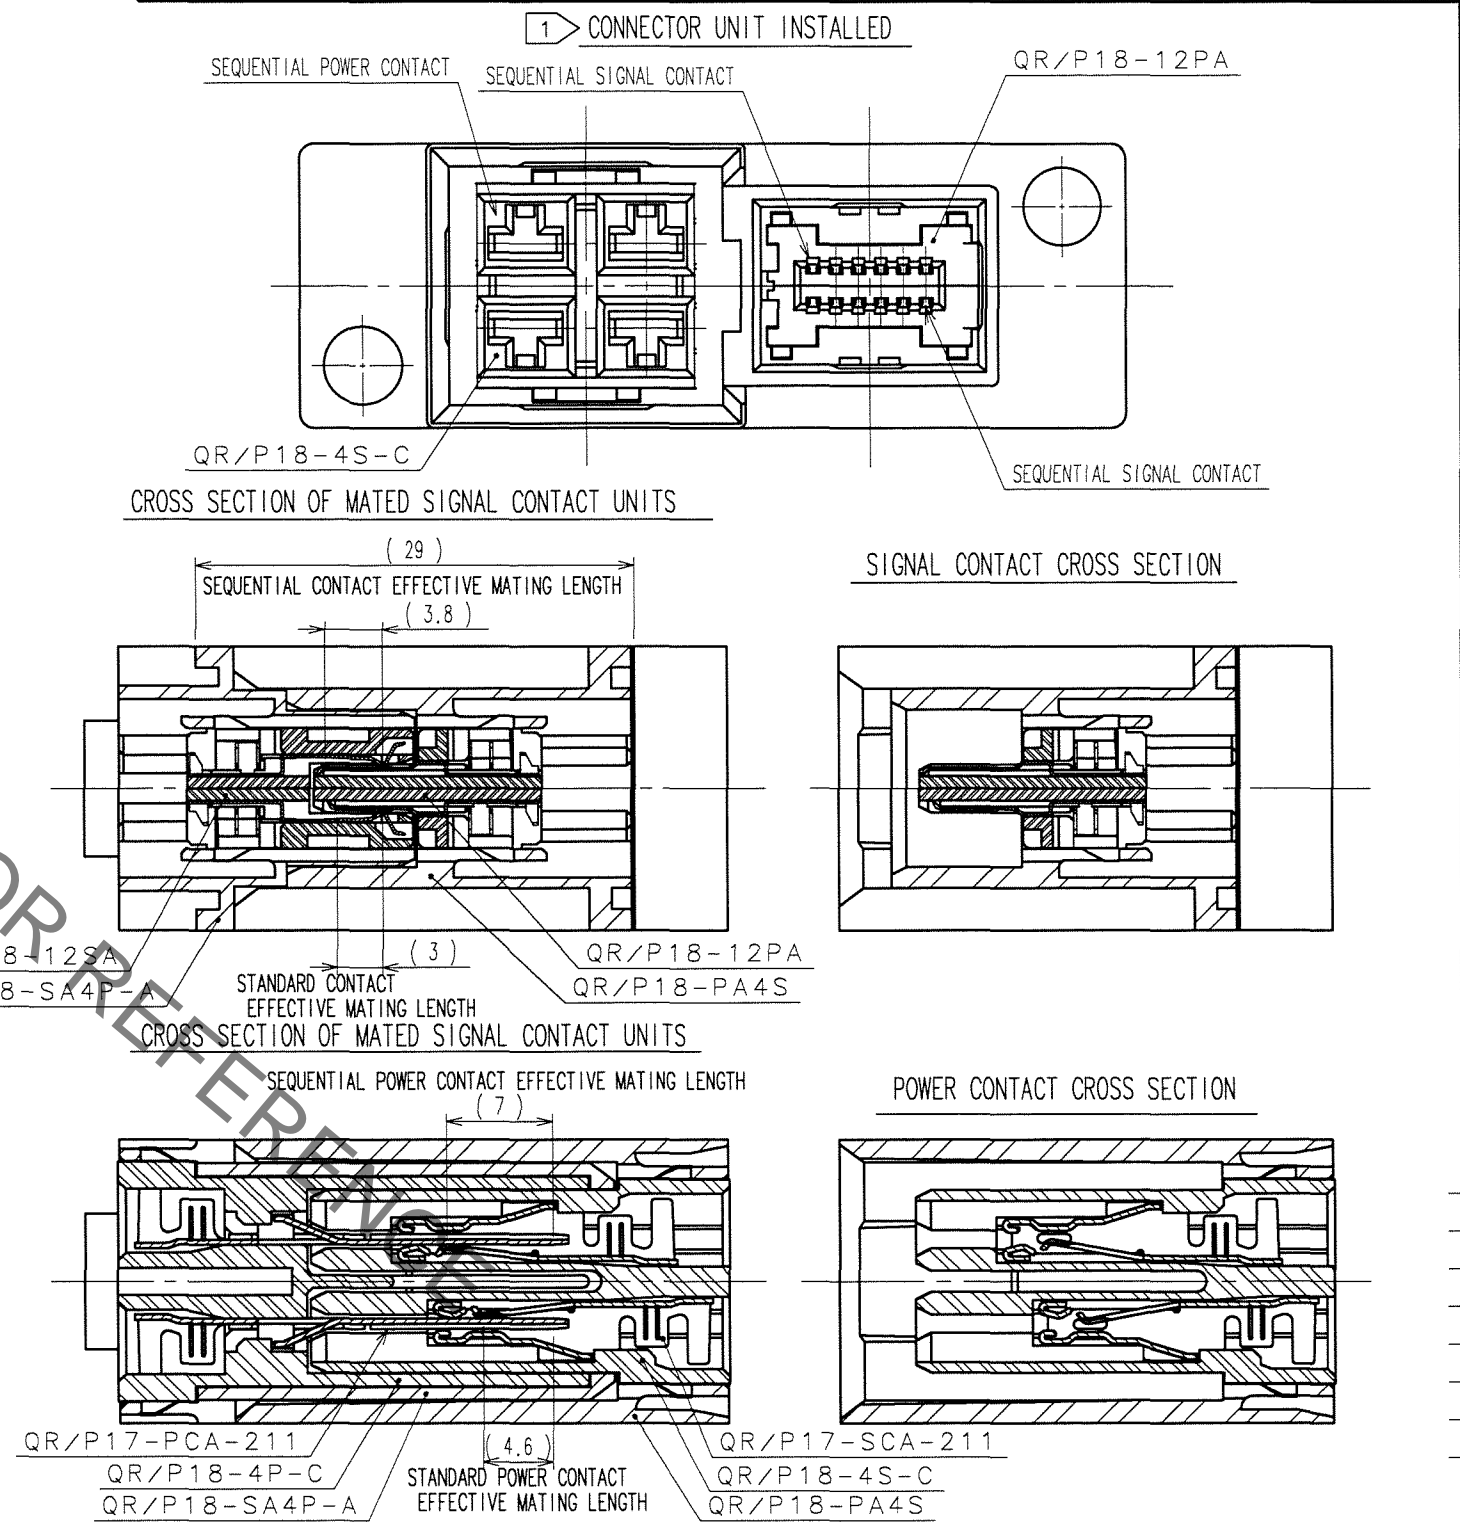

COUNT	DESCRIPTION OF REVISIONS	BY	CHKD	DATE	COUNT	DESCRIPTION OF REVISIONS	BY	CHKD	DATE
△					△				
△					△				
△					△				

NOTES

- 1 INSERT CABLE HARNESSED QR/P17-SCA-211(CL221-0262-4) TO QR/P18-4S-C(CL221-0314-6), THEN INSTALL THE QR/P18-4S-C AND HARNESSED QR/P18-12PA CONNECTOR UNIT(CL221-0291-2) TO THIS PRODUCT FOR USE.
- 2 APPLY QR/P15-SCREW(CL221-0251-8) FOR PANEL MOUNTING.
- 3 THIS PRODUCT FLOATS BY 0.75mm OR MORE FROM THE CENTER.
- 4 () INDICATES REFERENCE VALUES.

TO
Q

1	PBT	BLACK UL94V-0			
NO.	MATERIAL	FINISH, REMARKS	NO.	MATERIAL	FINISH, REMARKS
CODE NO. (OLD)	CL		DRAWN	DESIGNED	CHECKED
			<i>G. Sato</i>	<i>M. Itano</i>	<i>Y. Enami</i>
			07.06.08	07.06.08	07.06.08
			APPROVED	APPROVED	APPROVED
			<i>H. Miura</i>	<i>H. Miura</i>	<i>H. Miura</i>
			07.06.11	07.06.11	07.06.11
SCALE	DRAWING NO. EDC3-125281-01		PART NO. QR/P18-PA4S		
2 : 1	UNITS mm		CODE NO. CL221-0293-8		
	HRS HIROSE ELECTRIC CO., LTD				

5		6			7			8		
COUNT	DESCRIPTION OF REVISIONS	BY	CHKD	DATE	COUNT	DESCRIPTION OF REVISIONS	BY	CHKD	DATE	
△					△					
△					△					
△					△					

TO
Q

NO.	MATERIAL	FINISH, REMARKS	NO.	MATERIAL	FINISH, REMARKS
CODE NO. (OLD)	CL		DRAWN	DESIGNED	CHECKED
			<i>Y. Sato</i>	<i>M. Itano</i>	<i>J. Enomi</i>
			07.06.08	07.06.08	07.06.08
					<i>H. Miura</i>
					07.06.11
DRAWING NO. EDC3-125281-01			PART NO. QR/P18-PA4S		
SCALE 2 : 1			CODE NO. CL221-0293-8		
UNITS mm			2/2		