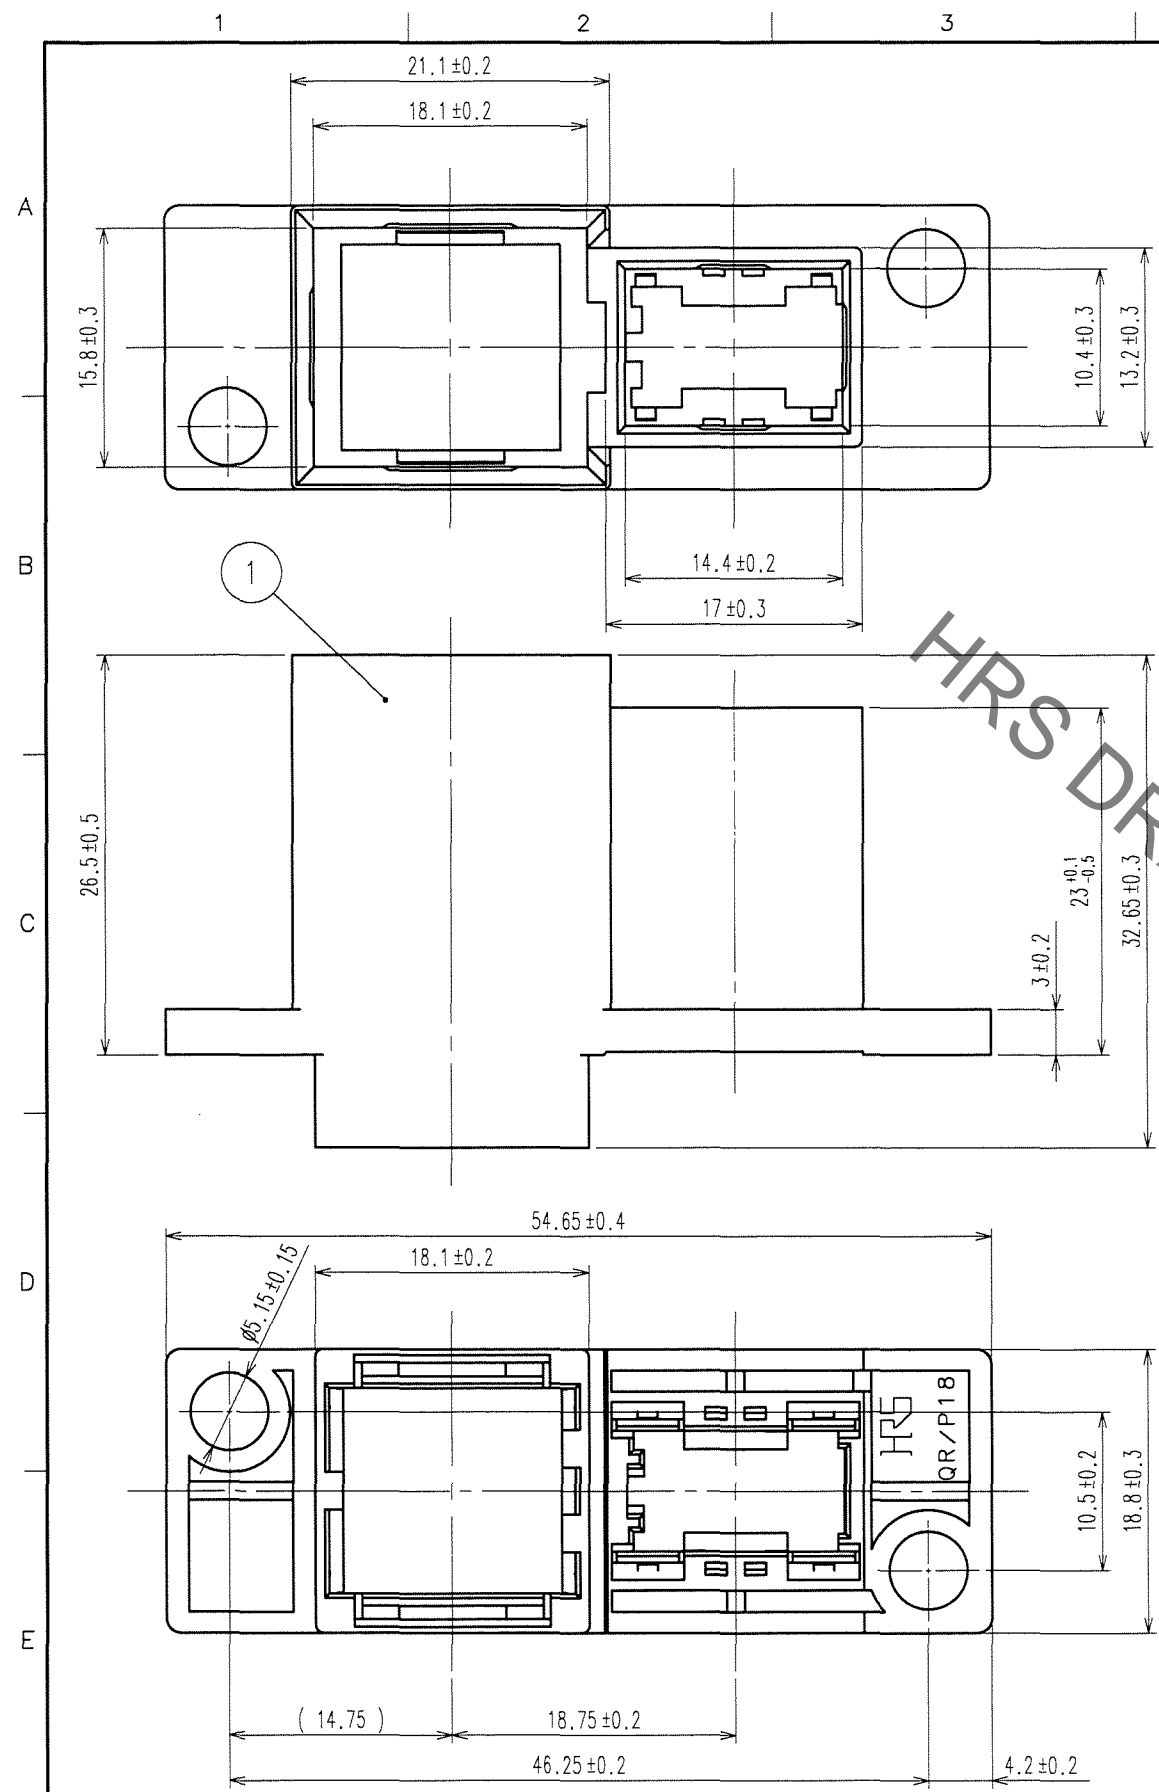

COUNT	DESCRIPTION OF REVISIONS	BY	CHKD	DATE	COUNT	DESCRIPTION OF REVISIONS	BY	CHKD	DATE
△					△				
△					△				
△					△				

NOTES

- 1 INSERT CABLE HARNESSED QR/P17-SCA-211(CL221-0262-4) TO QR/P18-4S-C(CL221-0314-6), THEN INSTALL THE QR/P18-4S-C AND HARNESSED QR/P18-12PA CONNECTOR UNIT(CL221-0291-2) TO THIS PRODUCT FOR USE.
- 2 APPLY QR/P15-SCREW(CL221-0251-8) FOR PANEL MOUNTING.
- 3 THIS PRODUCT FLOATS BY 0.75mm OR MORE FROM THE CENTER.
- 4 () INDICATES REFERENCE VALUES.

TO
Q

1	PBT	BLACK UL94V-0			
NO.	MATERIAL	FINISH, REMARKS	NO.	MATERIAL	FINISH, REMARKS
CODE NO. (OLD)	CL		DRAWN	DESIGNED	CHECKED
			<i>G. Sato</i>	<i>M. Itano</i>	<i>Y. Enami</i>
			07.06.08	07.06.08	07.06.08
			APPROVED	APPROVED	APPROVED
			<i>H. Miura</i>	<i>H. Miura</i>	<i>H. Miura</i>
			07.06.11	07.06.11	07.06.11
SCALE	DRAWING NO. EDC3-125281-01		PART NO. QR/P18-PA4S		
2 : 1	UNITS mm		CODE NO. CL221-0293-8		
	HRS HIROSE ELECTRIC CO., LTD				

5		6			7			8		
COUNT	DESCRIPTION OF REVISIONS	BY	CHKD	DATE	COUNT	DESCRIPTION OF REVISIONS	BY	CHKD	DATE	
△					△					
△					△					
△					△					

TO
Q

NO.	MATERIAL	FINISH, REMARKS	NO.	MATERIAL	FINISH, REMARKS
CODE NO. (OLD)	CL		DRAWN	DESIGNED	CHECKED
			<i>Y. Sato</i>	<i>M. Itano</i>	<i>J. Enomi</i>
			07.06.08	07.06.08	07.06.08
					<i>H. Miura</i>
					07.06.11
DRAWING NO. EDC3-125281-01			PART NO. QR/P18-PA4S		
SCALE 2 : 1			CODE NO. CL221-0293-8		
UNITS mm			2/2		