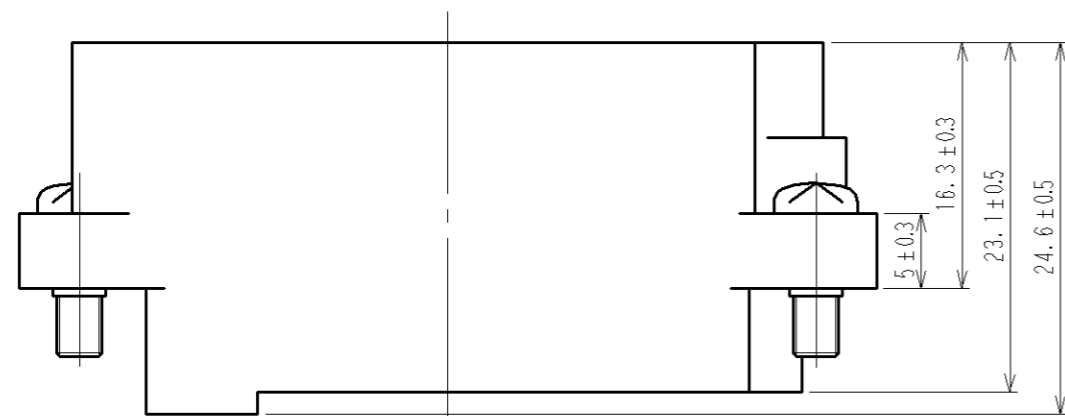

* = 1 LOOSE PIECE CONTACT
* = 2 STRIP CONTACT

- NOTES) 1. THE DIMENSIONS SHOWN IN THE PARENTHESIS ARE FOR REFERENCE.
2. TEMPERATURE RATING. OPERATING VOLTAGE. CURRENT RATING ARE PER TABLE-1.
3. DIRECTIONS FOR USE.
(1) PLEASE DON NOT USE FOR THE PURPOSE OF INTERRUPTING THE CURRENT.
(2) PLEASE USE THIS CONNECTOR IN ENCLOSURE.