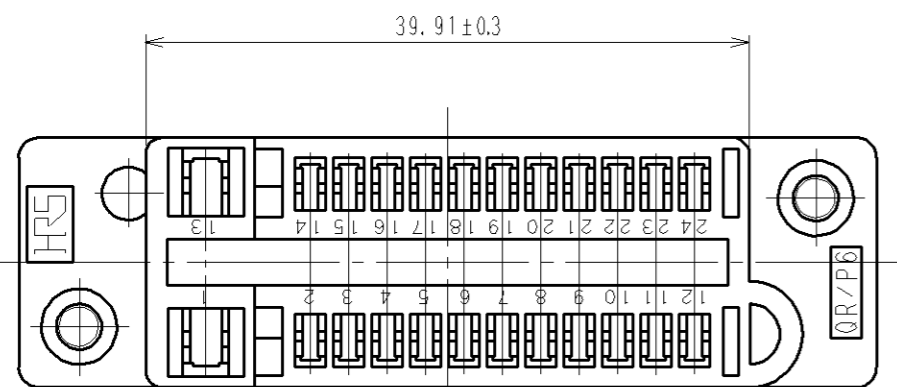

2 TABLE-1

	CONTACT	AWG#	UL	CSA	TÜV	CONTACT No.
OPERATING TEMPERATURE RANGE	-10~+60°C					
RATED VOLTAGE				AC250V	AC125V	1.13
				AC250V	AC125V	2-12.14-24
RATED CURRENT	QR/P1-SC1B-+21	#14	10A	10A	10A	1.13
		#16	8A	8A	8A	
	QR/P1-SC1A-+11	#18	5A	5A	5A	1.13
		#20	3A	3A	2.5A	
QR/P1-SC2A-+11	#22-#24	3A	3A	1A	2-12.14-24	
	#24	2A	2A	1A		
	#26	1A	1A	1A		
		#28				

* = 1 LOOSE PIECE CONTACT
* = 2 STRIP CONTACT

- NOTES) 1. THE DIMENSIONS SHOWN IN THE PARENTHESIS ARE FOR REFERENCE.
2. TEMPERATURE RATING. OPERATING VOLTAGE. CURRENT RATING ARE PER TABLE-1.
3. DIRECTIONS FOR USE.
(1) PLEASE DON NOT USE FOR THE PURPOSE OF INTERRUPTING THE CURRENT.
(2) PLEASE USE THIS CONNECTOR IN ENCLOSURE.

NO.	MATERIAL	FINISH. REMARKS	NO.	MATERIAL	FINISH. REMARKS
1	PBT	UL94V-0 BLACK	2	STEEL	NICKEL PLATING SHOULDER SCREW M3x0.5

UNITS	SCALE	COUNT	DESCRIPTION OF REVISIONS	DESIGNED	CHECKED	DATE
mm	2 : 1	△				