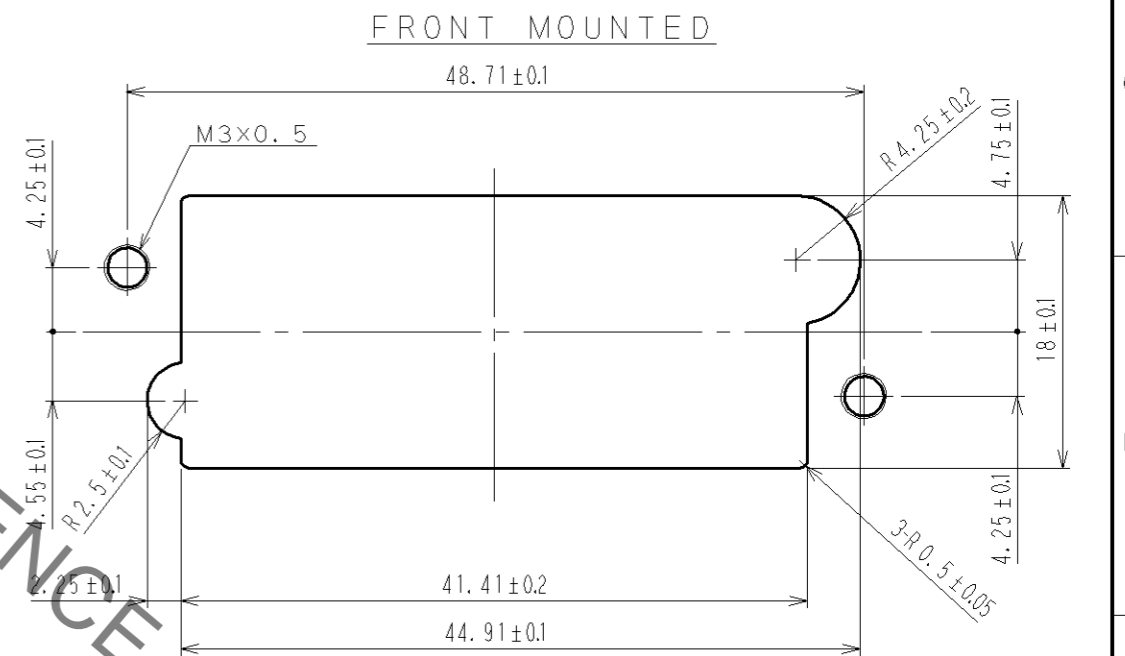

2 TABLE-1

	CONTACT	AWG#	UL	CSA	TÜV	CONTACT No.
OPERATING TEMPERATURE RANGE	-10~+60°C					
RATED VOLTAGE				AC250V	AC125V	1.13
				AC250V	AC125V	2-12.14-24
RATED CURRENT	QR/P1-SC1B-+21	#14	10A	10A	10A	1.13
		#16	8A	8A	8A	
	QR/P1-SC1A-+11	#18	5A	5A	5A	1.13
		#20	3A	3A	2.5A	
QR/P1-SC2A-+11	#22-#24	3A	3A	1A	2-12.14-24	
	#24	2A	2A	1A		
	#26	1A	1A	1A		
		#28				

* = 1 LOOSE PIECE CONTACT
* = 2 STRIP CONTACT

- NOTES) 1. THE DIMENSIONS SHOWN IN THE PARENTHESIS ARE FOR REFERENCE.
2. TEMPERATURE RATING. OPERATING VOLTAGE. CURRENT RATING ARE PER TABLE-1.
3. DIRECTIONS FOR USE.
(1) PLEASE DON NOT USE FOR THE PURPOSE OF INTERRUPTING THE CURRENT.
(2) PLEASE USE THIS CONNECTOR IN ENCLOSURE.

NO.	MATERIAL	FINISH. REMARKS	NO.	MATERIAL	FINISH. REMARKS
1	PBT	UL94V-0 BLACK	2	STEEL	NICKEL PLATING SHOULDER SCREW M3x0.5

UNITS	SCALE	COUNT	DESCRIPTION OF REVISIONS	DESIGNED	CHECKED	DATE
mm	2 : 1	△				