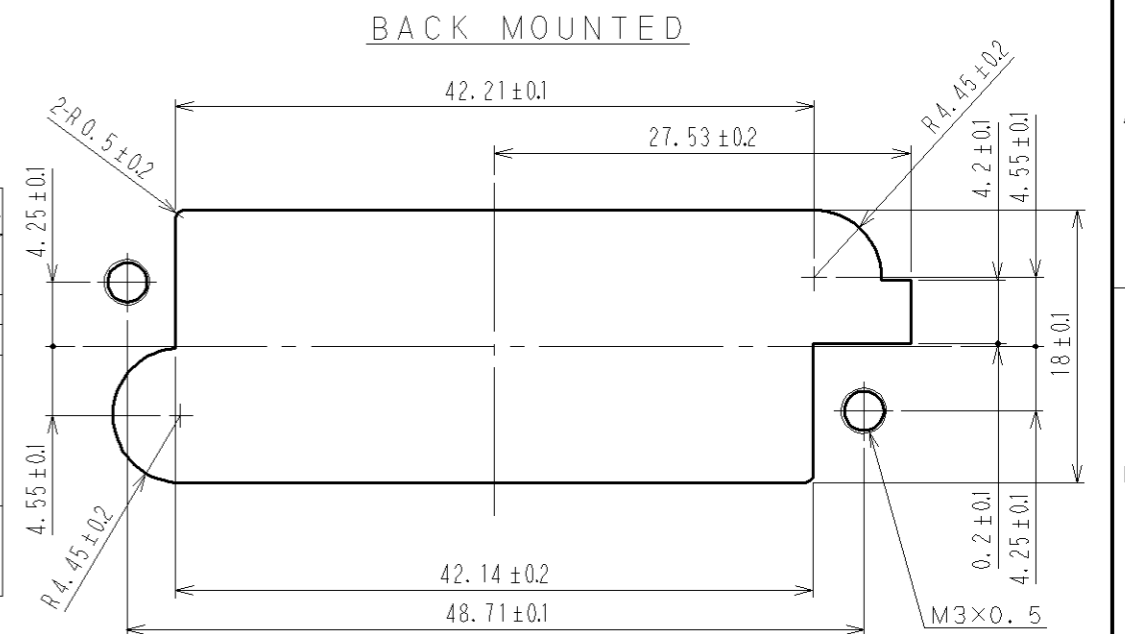

2 TABLE-1

	CONTACT	AWG#	UL	CSA	TÜV	CONTACT No.
OPERATING TEMPERATURE RANGE	-10~+60°C					
RATED VOLTAGE				AC250V	AC125V	1.13
				AC250V	AC125V	2-12.14-24
RATED CURRENT	QR/P1-SC1B-+21	#14	10A	10A	10A	1.13
		#16	8A	8A	8A	
	QR/P1-SC1A-+11	#18	5A	5A	5A	1.13
		#20	3A	3A	2.5A	
QR/P1-SC2A-+11	#22-#24	3A	3A	1A	2-12.14-24	
	#24	2A	2A	1A		
	#26	1A	1A	1A		
		#28				

* = 1 LOOSE PIECE CONTACT
* = 2 STRIP CONTACT

- NOTES) 1. THE DIMENSIONS SHOWN IN THE PARENTHESIS ARE FOR REFERENCE.
2. TEMPERATURE RATING. OPERATING VOLTAGE. CURRENT RATING ARE PER TABLE-1.
3. DIRECTIONS FOR USE.
(1) PLEASE DON NOT USE FOR THE PURPOSE OF INTERRUPTING THE CURRENT.
(2) PLEASE USE THIS CONNECTOR IN ENCLOSURE.