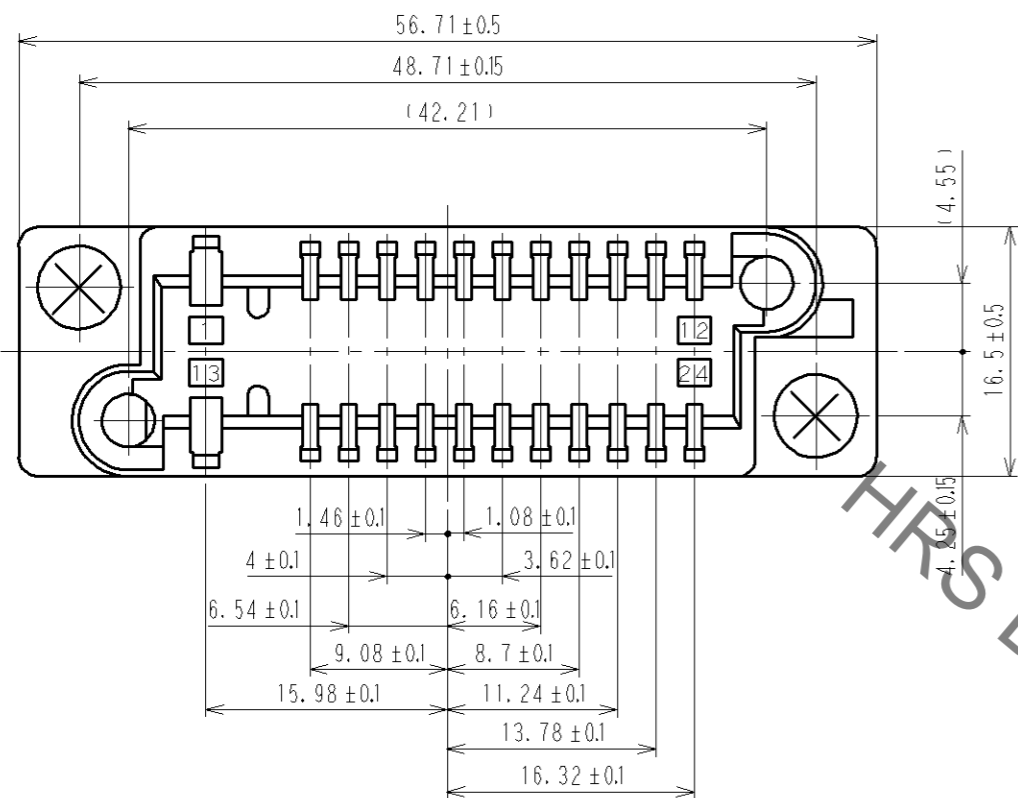

2 TABLE-1

	CONTACT	AWG#	UL	CSA	TÜV	CONTACT No.
OPERATING TEMPERATURE RANGE	-10~+60°C					
RATED VOLTAGE				AC250V	AC125V	1.13
				AC250V	AC125V	2-12.14-24
RATED CURRENT	QR/P1-SC1B-+21	#14	10A	10A	10A	1.13
		#16	8A	8A	8A	
	QR/P1-SC1A-+11	#18	5A	5A	5A	1.13
		#20	3A	3A	2.5A	
QR/P1-SC2A-+11	#22-#24	3A	3A	1A	2-12.14-24	
	#24	2A	2A	1A		
	#26	1A	1A	1A		
		#28				

* = 1 LOOSE PIECE CONTACT
* = 2 STRIP CONTACT

- NOTES) 1. THE DIMENSIONS SHOWN IN THE PARENTHESIS ARE FOR REFERENCE.
2. TEMPERATURE RATING. OPERATING VOLTAGE. CURRENT RATING ARE PER TABLE-1.
3. DIRECTIONS FOR USE.
(1) PLEASE DON NOT USE FOR THE PURPOSE OF INTERRUPTING THE CURRENT.
(2) PLEASE USE THIS CONNECTOR IN ENCLOSURE.

NO.	MATERIAL	FINISH. REMARKS	NO.	MATERIAL	FINISH. REMARKS
1	PBT	UL94V-0 BLACK	2	STEEL	NICKEL PLATING SHOULDER SCREW M3x0.5

UNITS	SCALE	COUNT	DESCRIPTION OF REVISIONS	DESIGNED	CHECKED	DATE
mm	2 : 1	△				