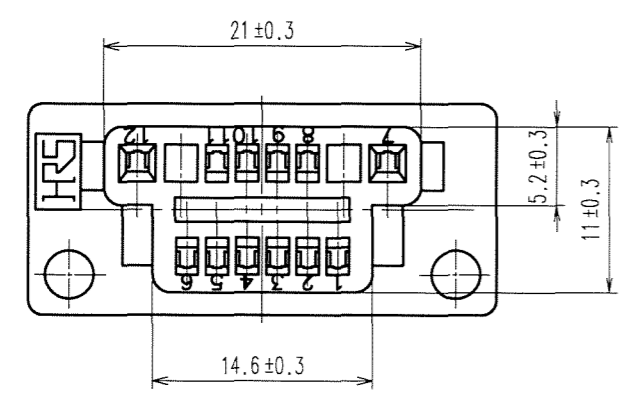

※ : 1 - LOOSE PIECE CONTACT CURRENT RATING  
2 - STRIP CONTACT

COUNT	DESCRIPTION OF REVISIONS	BY	CHKD	DATE	COUNT	DESCRIPTION OF REVISIONS	BY	CHKD	DATE
△					△				
△					△				
△					△				

PANEL CUTOUT ( 2:1 )

NO.	MATERIAL	FINISH, REMARKS	NO.	MATERIAL	FINISH, REMARKS
			1	POLYCARBONATE	BLACK UL94V-0
CODE NO. (OLD)			DRAWN	DESIGNED	CHECKED
			T. Watanabe	T. Watanabe	H. Miura
			06.10.30	06.10.30	06.10.30
				APPROVED	RELEASED
				H. Miura	
				06.10.30	
DRAWING NO.	EDC3-027643-01		PART NO.	QR/P8-12P-C(01)	
SCALE	2 : 1		CODE NO.	CL221-0169-9-01	
UNITS	mm			1/1	
	HRS HIROSE ELECTRIC CO., LTD				