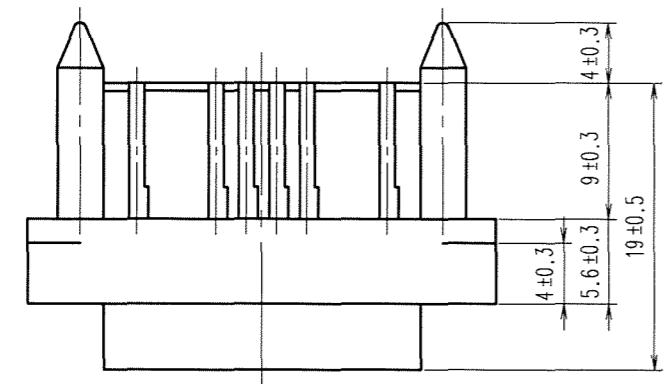

DRAWING FOR REFERENCE: This is subject to change without notice  
08/11/2012

TABLE 1

	APPLICABLE CONTACT	AWGNO.	UL, CSA	TUV	CONTACT NO.
OPERATING TEMPERATURE RANGE	—	—	-10~60°C	—	—
RATED VOLTAGE	—	—	300V AC 30V AC	AC 250V AC 30V	7, 12 1~12
CURRENT RATING	QR/P8- PC-※ 11	AWG#20	3A	2.5A	7, 12
		AWG#22	3A	1A	
	QR/P8- PC-※ 21	AWG#24	2A	1A	1~12
		AWG#26	1A	1A	
		AWG#28	1A		

※ : 1 - LOOSE PIECE CONTACT CURRENT RATING  
2 - STRIP CONTACT

COUNT	DESCRIPTION OF REVISIONS	BY	CHKD	DATE	COUNT	DESCRIPTION OF REVISIONS	BY	CHKD	DATE
△					△				
△					△				
△					△				

PANEL CUTOUT ( 2:1 )

NO.	MATERIAL	FINISH, REMARKS	NO.	MATERIAL	FINISH, REMARKS
			1	POLYCARBONATE	BLACK UL94V-0
CODE NO. (OLD)			DRAWN	DESIGNED	CHECKED
			T. Watanabe	T. Watanabe	H. Miura
			06.10.30	06.10.30	06.10.30
				APPROVED	RELEASED
				H. Miura	
				06.10.30	
DRAWING NO.	EDC3-027643-01		PART NO.	QR/P8-12P-C(01)	
SCALE	2 : 1		CODE NO.	CL221-0169-9-01	
UNITS	mm			1/1	
	HRS HIROSE ELECTRIC CO., LTD				