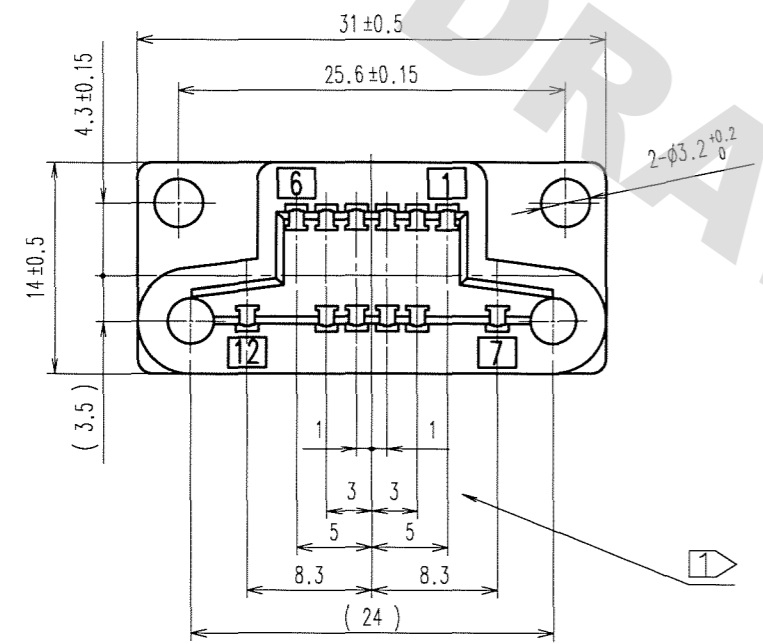

DRAWING FOR REFERENCE: This is subject to change without notice  
08/11/2012

TABLE 1

	APPLICABLE CONTACT	AWGNO.	UL, CSA	TUV	CONTACT NO.
OPERATING TEMPERATURE RANGE	—	—	-10~60°C	—	—
RATED VOLTAGE	—	—	300V AC 30V AC	AC 250V AC 30V	7, 12 1~12
CURRENT RATING	QR/P8- PC-※ 11	AWG#20	3A	2.5A	7, 12
		AWG#22	3A	1A	
	QR/P8- PC-※ 21	AWG#24	2A	1A	1~12
		AWG#26	1A	1A	
		AWG#28	1A		

※ : 1 - LOOSE PIECE CONTACT CURRENT RATING  
2 - STRIP CONTACT

COUNT	DESCRIPTION OF REVISIONS	BY	CHKD	DATE	COUNT	DESCRIPTION OF REVISIONS	BY	CHKD	DATE
△					△				
△					△				
△					△				

PANEL CUTOUT ( 2:1 )

BACK-MOUNTED

FRONT-MOUNTED

- NOTES
- THE TOLERANCE FOR EACH TERMINAL HOLE IS ± 0.1.
  - THE DIMENSION SHOWN IN PARENTHESES ( ) IS FOR REFERENCE.
  - OPERATING TEMPERATURE RANGE, RATED VOLTAGE, CURRENT RATING ARE PER TABLE 1.
  - DIRECTIONS FOR USE  
(1) PLEASE DO NOT USE FOR THE PURPOSE OF INTERRUPTING THE CURRENT.  
(2) PLEASE USE THIS CONNECTOR IN ENCLOSURE.

NO.	MATERIAL	FINISH, REMARKS	NO.	MATERIAL	FINISH, REMARKS
			1	POLYCARBONATE	BLACK UL94V-0
CODE NO. (OLD)			DRAWN	DESIGNED	CHECKED
			T. Watanabe	T. Watanabe	H. Miura
			06.10.30	06.10.30	06.10.30
				APPROVED	RELEASED
				H. Miura	
				06.10.30	
DRAWING NO.	EDC3-027643-01		PART NO.	QR/P8-12P-C(01)	
SCALE	2 : 1		CODE NO.	CL221-0169-9-01	
UNITS	mm			1/1	
	HRS HIROSE ELECTRIC CO., LTD				