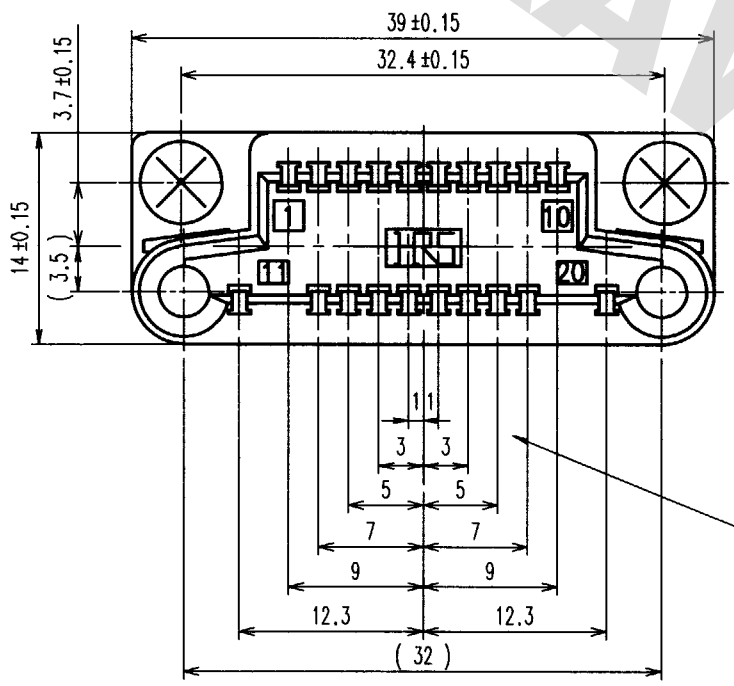

DRAWING FOR REFERENCE: This is subject to change without notice
08/11/2012

3 TABLE 1

	APPLICABLE CONTACTS	AWGNO.	UL, CSA	TUV	CONTACT NO
OPERATING TEMPERATURE RANGE			-10~60°C		
RATED VOLTAGE			300V AC	AC 380V DC 450V	11, 20
			30V AC	AC 30V DC 36V	1~20
CURRENT RATING	QR/P8-	AWG#20	3A	2.5A	11, 20
	SC-※11	AWG#22	3A	1A	
		AWG#24	2A	1A	
	QR/P8-	AWG#24	2A	1A	1~20
SC-※21	AWG#26	1A	1A		
	AWG#28	1A			

※:1 SHOWS LOOSE CONTACT 2 SHOWS STRIP CONTACT.

COUNT	DESCRIPTION OF REVISIONS	BY	CHKD	DATE	COUNT	DESCRIPTION OF REVISIONS	BY	CHKD	DATE
△					△				
△					△				
△					△				

FRONT-MOUNTED

CUTOUT FOR FRONT MOUNTING

BACK-MOUNTED

CUTOUT FOR BACK MOUNTING

- 注 ① THE TOLERANCE FOR EACH TERMINAL HOLE IS ±0.1.
 ② THE DIMENSION SHOWN IN THE PARENTHESIS IS JUST FOR REFERENCE.
 ③ OPERATING TEMPERATURE RANGE, RATED VOLTAGE, CURRENT RATING ARE PER TABLE 1.
 ④ CONNECTOR TO BE MOVED BY MAX 0.4mm IN EVERY DIRECTION.
 ⑤ DIRECTIONS FOR USE.
 (1) PLEASE DON'T USE FOR THE PURPOSE OF INTERRUPTING THE CURRENT.
 (2) PLEASE USE THIS CONNECTOR IN ENCLOSURE OR UNIT.

TO
Q2

1	POLYCARBONATE	UL94V-0(BLACK)	2	STEEL	NICKEL PLATING SHOULDER SCREW M3×0.5
NO.	MATERIAL	FINISH, REMARKS	NO.	MATERIAL	FINISH, REMARKS
CODE NO. (OLD)			DRAWN	DESIGNED	CHECKED
			Y. KONO	Y. KONO	T. WATANABE
			01.04.06	01.04.06	01.04.06
DRAWING NO.			PART NO.		
EDC3-027646-01			QR/P8-20S-C(01)		
SCALE			CODE NO.		
2 : 1			CL221-0172-3-01		
UNITS			1/1		
mm			HRS HIROSE ELECTRIC CO., LTD		