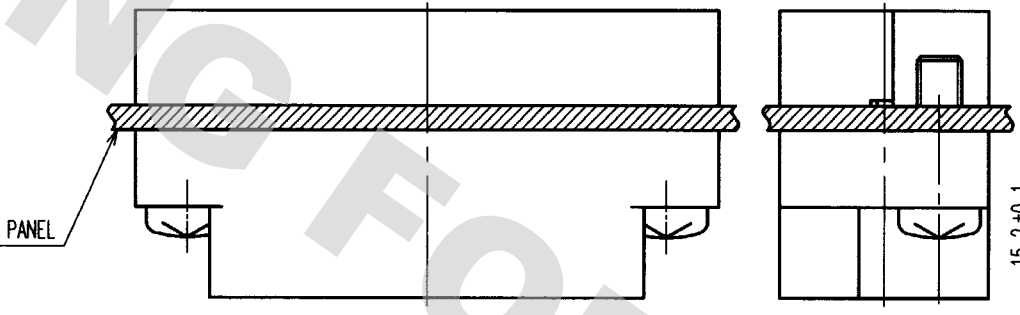

※:1 SHOWS LOOSE CONTACT 2 SHOWS STRIP CONTACT.

COUNT	DESCRIPTION OF REVISIONS	BY	CHKD	DATE	COUNT	DESCRIPTION OF REVISIONS	BY	CHKD	DATE
△					△				
△					△				
△					△				

FRONT-MOUNTED

CUTOUT FOR FRONT MOUNTING

TO
Q2

1	POLYCARBONATE	UL94V-0(BLACK)	2	STEEL	NICKEL PLATING SHOULDER SCREW M3×0.5
NO.	MATERIAL	FINISH, REMARKS	NO.	MATERIAL	FINISH, REMARKS
CODE NO. (OLD)			DRAWN	DESIGNED	CHECKED
			Y. KONO	Y. KONO	T. WATANABE
			01.04.06	01.04.06	01.04.06
DRAWING NO.			PART NO.		
EDC3-027646-01			QR/P8-20S-C(01)		
SCALE			CODE NO.		
2 : 1			CL221-0172-3-01		
UNITS			1/1		
mm			HRS HIROSE ELECTRIC CO., LTD		