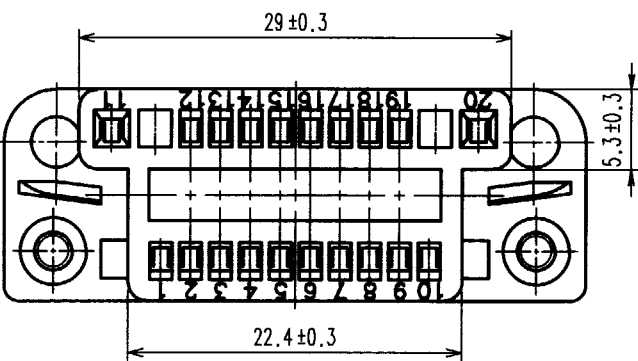

DRAWING FOR REFERENCE: This is subject to change without notice
08/11/2012

3 TABLE 1

	APPLICABLE CONTACTS	AWGNO.	UL, CSA	TUV	CONTACT NO
OPERATING TEMPERATURE RANGE			-10~60°C		
RATED VOLTAGE			300V AC	AC 380V DC 450V	11, 20
			30V AC	AC 30V DC 36V	1~20
CURRENT RATING	QR/P8-	AWG#20	3A	2.5A	11, 20
	SC-※11	AWG#22	3A	1A	
		AWG#24	2A	1A	
	QR/P8-	AWG#24	2A	1A	1~20
SC-※21	AWG#26	1A	1A		
	AWG#28	1A			

※:1 SHOWS LOOSE CONTACT 2 SHOWS STRIP CONTACT.

COUNT	DESCRIPTION OF REVISIONS	BY	CHKD	DATE	COUNT	DESCRIPTION OF REVISIONS	BY	CHKD	DATE
△					△				
△					△				
△					△				

FRONT-MOUNTED

CUTOUT FOR FRONT MOUNTING

BACK-MOUNTED

CUTOUT FOR BACK MOUNTING

- 注 ① THE TOLERANCE FOR EACH TERMINAL HOLE IS ±0.1.
 ② THE DIMENSION SHOWN IN THE PARENTHESIS IS JUST FOR REFERENCE.
 ③ OPERATING TEMPERATURE RANGE, RATED VOLTAGE, CURRENT RATING ARE PER TABLE 1.
 ④ CONNECTOR TO BE MOVED BY MAX 0.4mm IN EVERY DIRECTION.
 ⑤ DIRECTIONS FOR USE.
 (1) PLEASE DON'T USE FOR THE PURPOSE OF INTERRUPTING THE CURRENT.
 (2) PLEASE USE THIS CONNECTOR IN ENCLOSURE OR UNIT.

TO
Q2

1	POLYCARBONATE	UL94V-0(BLACK)	2	STEEL	NICKEL PLATING SHOULDER SCREW M3×0.5
NO.	MATERIAL	FINISH, REMARKS	NO.	MATERIAL	FINISH, REMARKS
CODE NO. (OLD)			DRAWN	DESIGNED	CHECKED
			Y. KONO	Y. KONO	T. WATANABE
			01.04.06	01.04.06	01.04.06
DRAWING NO.			PART NO.		
EDC3-027646-01			QR/P8-20S-C(01)		
SCALE			CODE NO.		
2 : 1			CL221-0172-3-01		
UNITS			1/1		
mm			HRS HIROSE ELECTRIC CO., LTD		