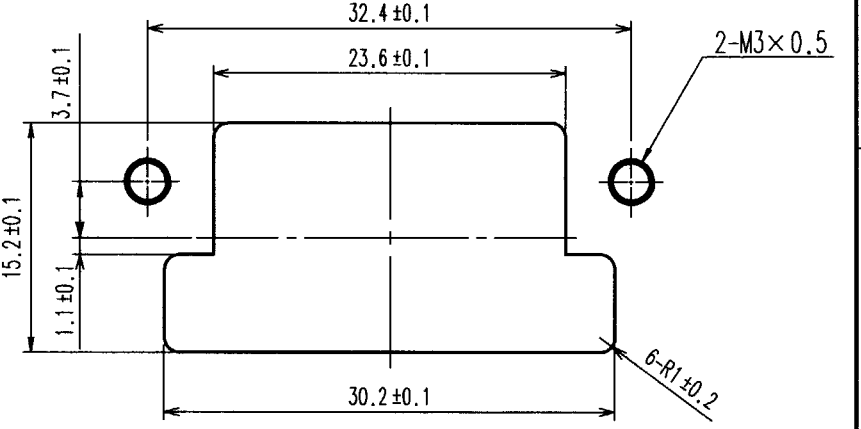

DRAWING FOR REFERENCE: This is subject to change without notice
08/11/2012

3 TABLE 1

	APPLICABLE CONTACTS	AWGNO.	UL, CSA	TUV	CONTACT NO
OPERATING TEMPERATURE RANGE			-10~60°C		
RATED VOLTAGE			300V AC	AC 380V DC 450V	11, 20
			30V AC	AC 30V DC 36V	1~20
CURRENT RATING	QR/P8-	AWG#20	3A	2.5A	11, 20
	SC-※11	AWG#22	3A	1A	
		AWG#24	2A	1A	
	QR/P8-	AWG#24	2A	1A	1~20
SC-※21	AWG#26	1A	1A		
	AWG#28	1A			

※:1 SHOWS LOOSE CONTACT 2 SHOWS STRIP CONTACT.

COUNT	DESCRIPTION OF REVISIONS	BY	CHKD	DATE	COUNT	DESCRIPTION OF REVISIONS	BY	CHKD	DATE
△					△				
△					△				
△					△				

FRONT-MOUNTED

CUTOUT FOR FRONT MOUNTING

TO
Q2

1	POLYCARBONATE	UL94V-0(BLACK)	2	STEEL	NICKEL PLATING SHOULDER SCREW M3×0.5
NO.	MATERIAL	FINISH, REMARKS	NO.	MATERIAL	FINISH, REMARKS
CODE NO. (OLD)			DRAWN	DESIGNED	CHECKED
			Y. KONO	Y. KONO	T. WATANABE
			01.04.06	01.04.06	01.04.06
DRAWING NO.			PART NO.		
EDC3-027646-01			QR/P8-20S-C(01)		
SCALE			CODE NO.		
2 : 1			CL221-0172-3-01		
UNITS			1/1		
mm			HRS HIROSE ELECTRIC CO., LTD		