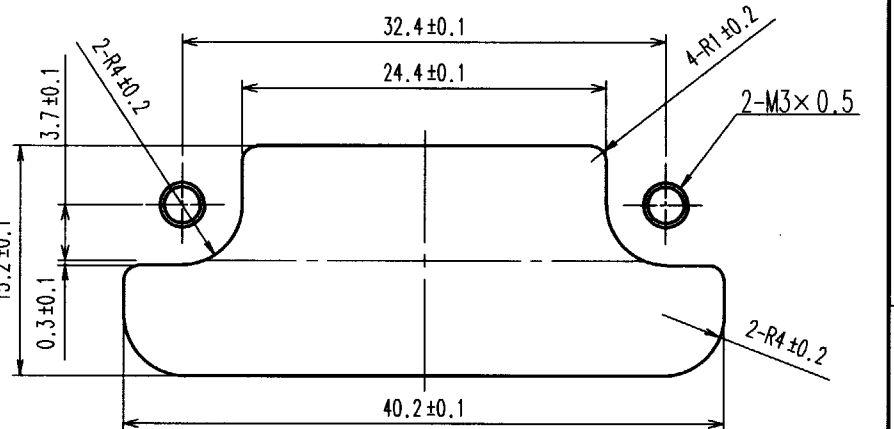

CUTOUT FOR FRONT MOUNTING

CUTOUT FOR BACK MOUNTING