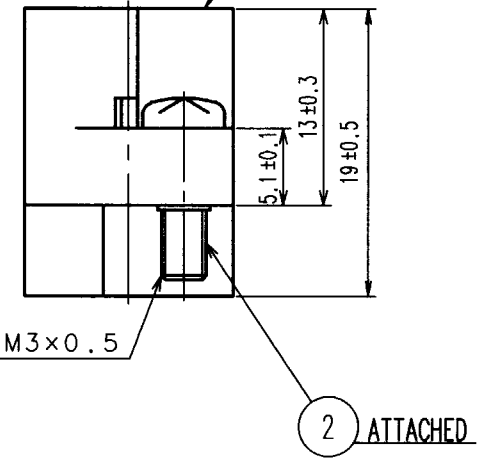

※:1 SHOWS LOOSE CONTACT 2 SHOWS STRIP CONTACT.

COUNT	DESCRIPTION OF REVISIONS	BY	CHKD	DATE	COUNT	DESCRIPTION OF REVISIONS	BY	CHKD	DATE
△					△				
△					△				
△					△				

FRONT-MOUNTED

CUTOUT FOR FRONT MOUNTING

BACK-MOUNTED

CUTOUT FOR BACK MOUNTING

- 注 ① THE TOLERANCE FOR EACH TERMINAL HOLE IS ±0.1.
 ② THE DIMENSION SHOWN IN THE PARENTHESIS IS JUST FOR REFERENCE.
 ③ OPERATING TEMPERATURE RANGE, RATED VOLTAGE, CURRENT RATING ARE PER TABLE 1.
 ④ CONNECTOR TO BE MOVED BY MAX 0.4mm IN EVERY DIRECTION.
 ⑤ DIRECTIONS FOR USE.
 (1) PLEASE DON'T USE FOR THE PURPOSE OF INTERRUPTING THE CURRENT.
 (2) PLEASE USE THIS CONNECTOR IN ENCLOSURE OR UNIT.

TO
Q2

1	POLYCARBONATE	UL94V-0(BLACK)	2	STEEL	NICKEL PLATING SHOULDER SCREW M3×0.5
NO.	MATERIAL	FINISH, REMARKS	NO.	MATERIAL	FINISH, REMARKS
CODE NO. (OLD)			DRAWN	DESIGNED	CHECKED
			Y. KONO	Y. KONO	T. WATANABE
			01.04.06	01.04.06	01.04.06
DRAWING NO.			PART NO.		
EDC3-027646-01			QR/P8-20S-C(01)		
SCALE			CODE NO.		
2 : 1			CL221-0172-3-01		
UNITS			1/1		
mm			HRS HIROSE ELECTRIC CO., LTD		