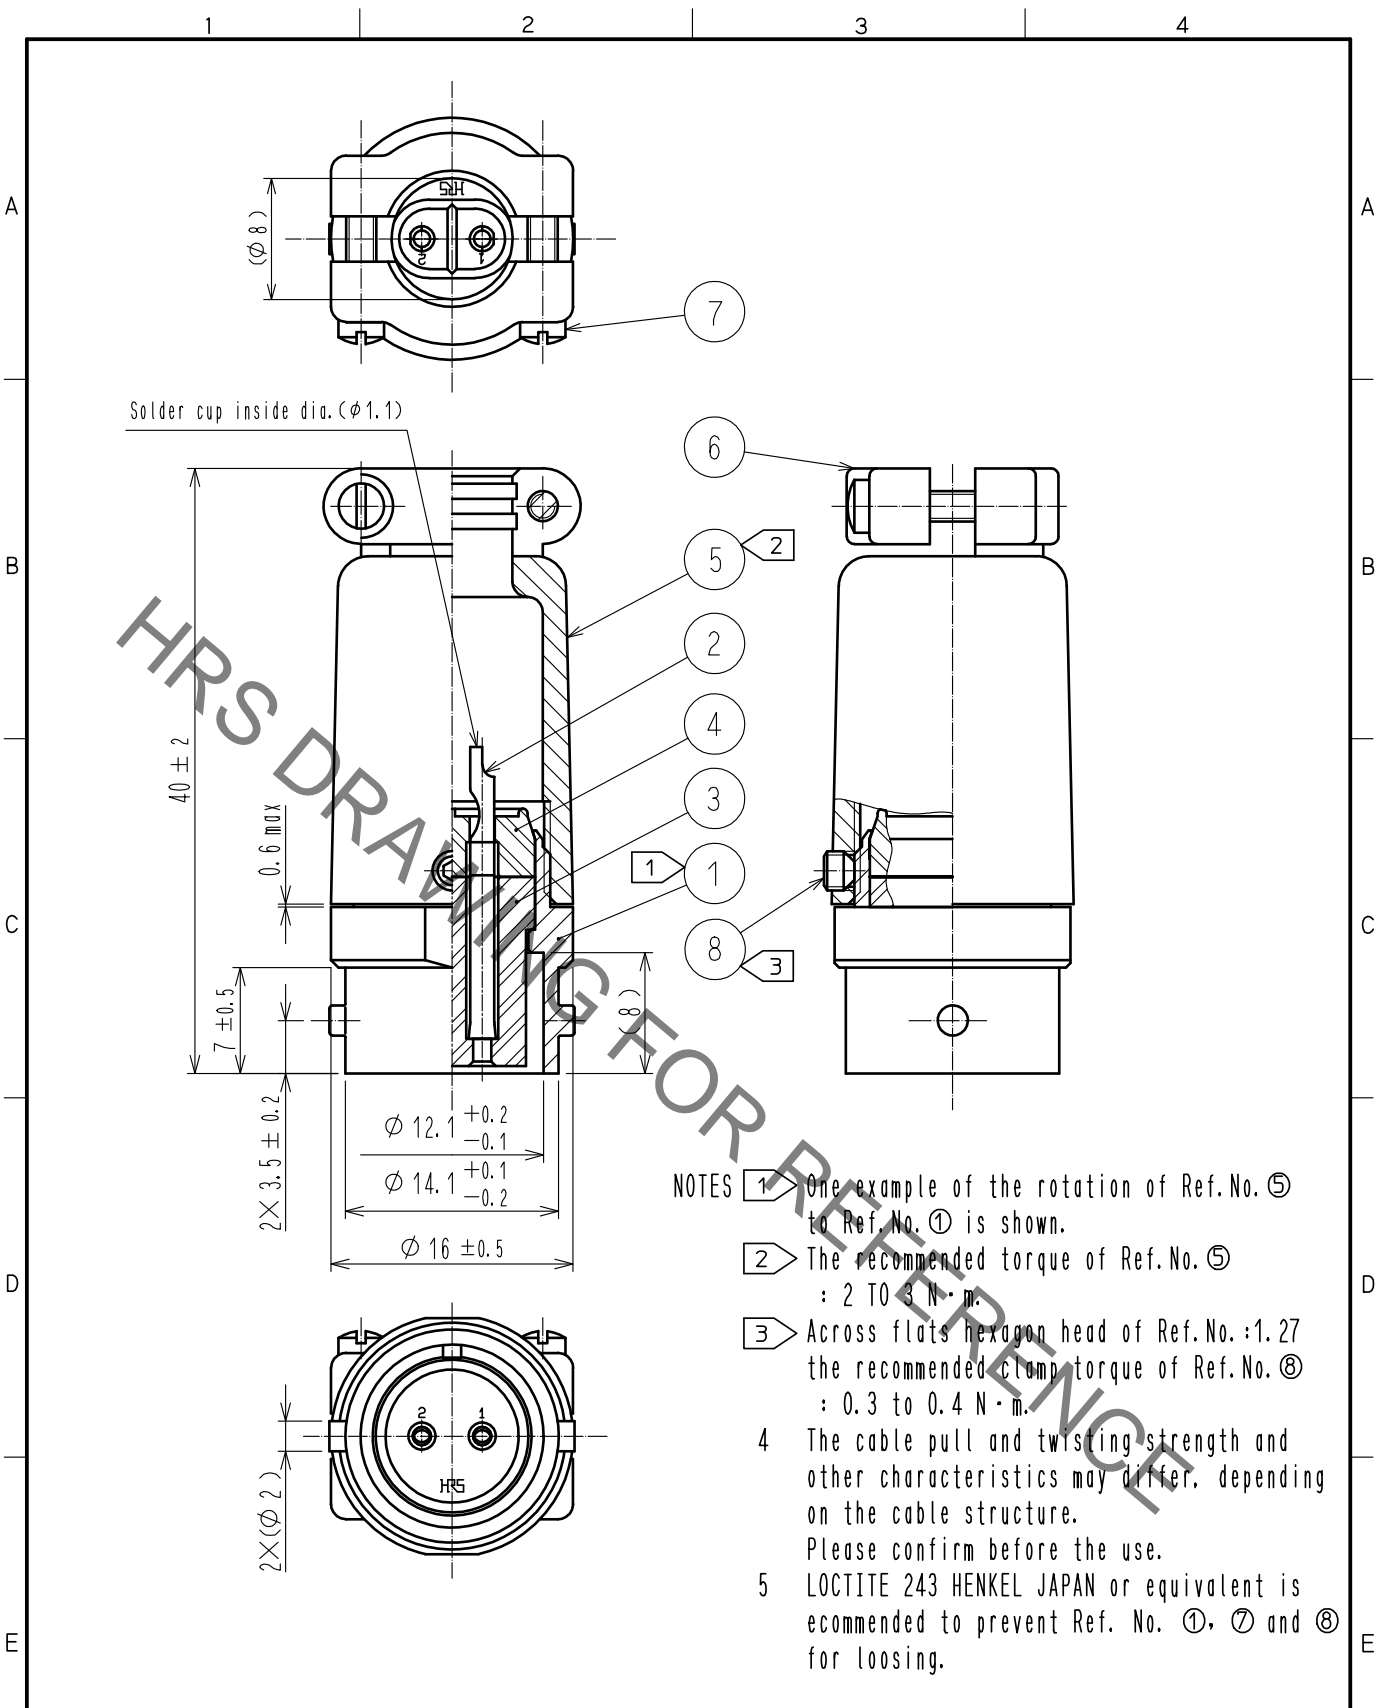

- NOTES
- 1 One example of the rotation of Ref. No. ⑤ to Ref. No. ① is shown.
 - 2 The recommended torque of Ref. No. ⑤ : 2 TO 3 N·m.
 - 3 Across flats hexagon head of Ref. No. :1.27 the recommended clamp torque of Ref. No. ⑧ : 0.3 to 0.4 N·m.
 - 4 The cable pull and twisting strength and other characteristics may differ, depending on the cable structure. Please confirm before the use.
 - 5 LOCTITE 243 HENKEL JAPAN or equivalent is recommended to prevent Ref. No. ①, ⑦ and ⑧ for loosening.

UNITS mm		SCALE 2 : 1	COUNT 	DESCRIPTION OF REVISIONS	DESIGNED	CHECKED	DATE
HIROSE ELECTRIC CO., LTD.				APPROVED :HY. KOBAYASHI 15.10.23 CHECKED :HY. KOBAYASHI 15.10.23 DESIGNED :HT. ZENBA 15.10.23 DRAWN :HT. ZENBA 15.10.23	DRAWING NO. EDC-006963-07-07 PART NO. RM12BJB-2S(07) CODE NO. CL109-0638-6-07		