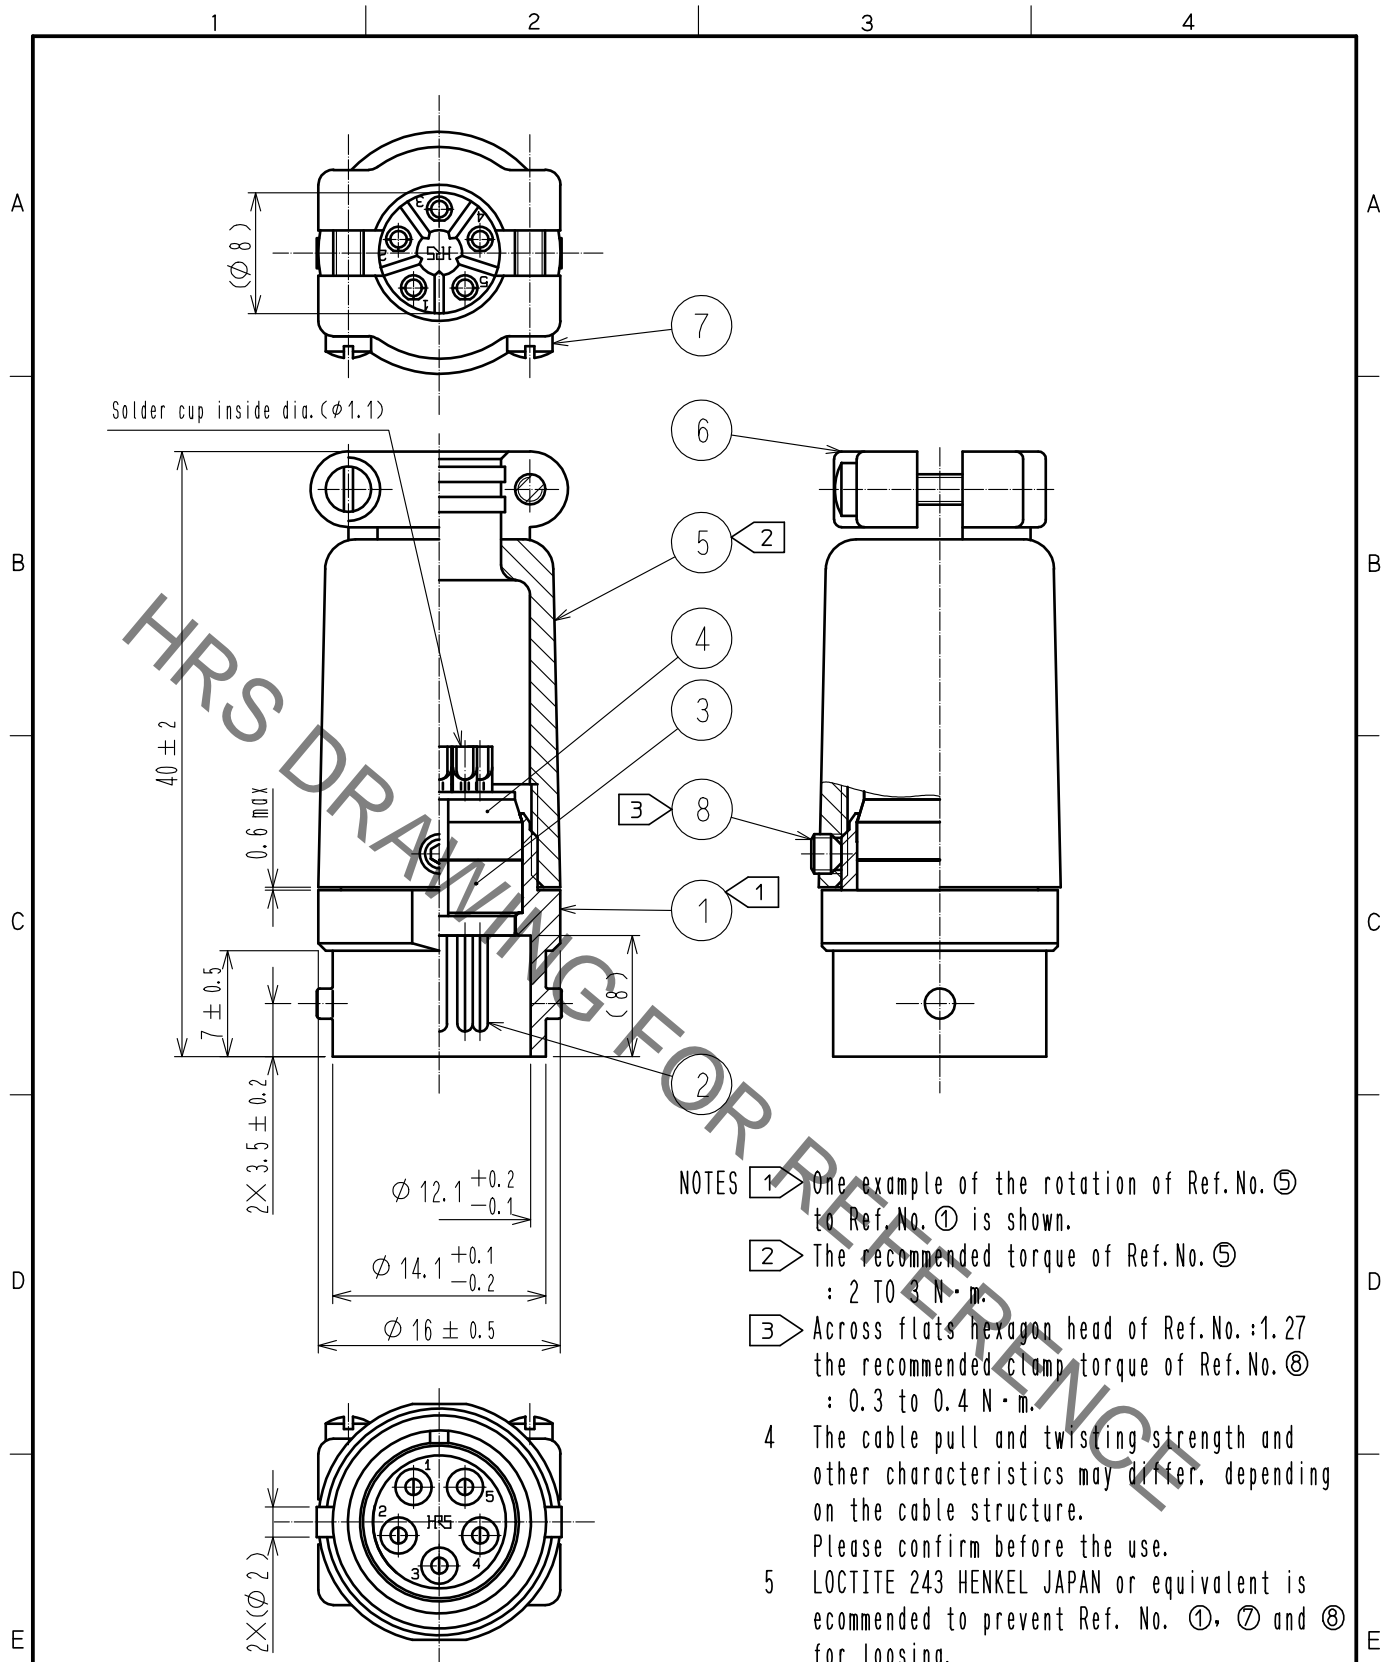

- NOTES
- ① One example of the rotation of Ref. No. ⑤ to Ref. No. ① is shown.
 - ② The recommended torque of Ref. No. ⑤ : 2 TO 3 N·m.
 - ③ Across flats hexagon head of Ref. No. :1.27 the recommended clamp torque of Ref. No. ⑧ : 0.3 to 0.4 N·m.
 - ④ The cable pull and twisting strength and other characteristics may differ, depending on the cable structure. Please confirm before the use.
 - ⑤ LOCTITE 243 HENKEL JAPAN or equivalent is recommended to prevent Ref. No. ①, ⑦ and ⑧ for loosening.

UNITS mm		SCALE 2 : 1	COUNT 	DESCRIPTION OF REVISIONS	DESIGNED	CHECKED	DATE
HIROSE ELECTRIC CO., LTD.		APPROVED :HY. KOBAYASHI 15.10.27	DRAWING NO. EDC-027937-00-00				
		CHECKED :HY. KOBAYASHI 15.10.27	PART NO. RM12BJB-5PH				
		DESIGNED :HT. ZENBA 15.10.26	CODE NO. CL109-0832-9-00				
		DRAWN :HT. ZENBA 15.10.26			1/1		