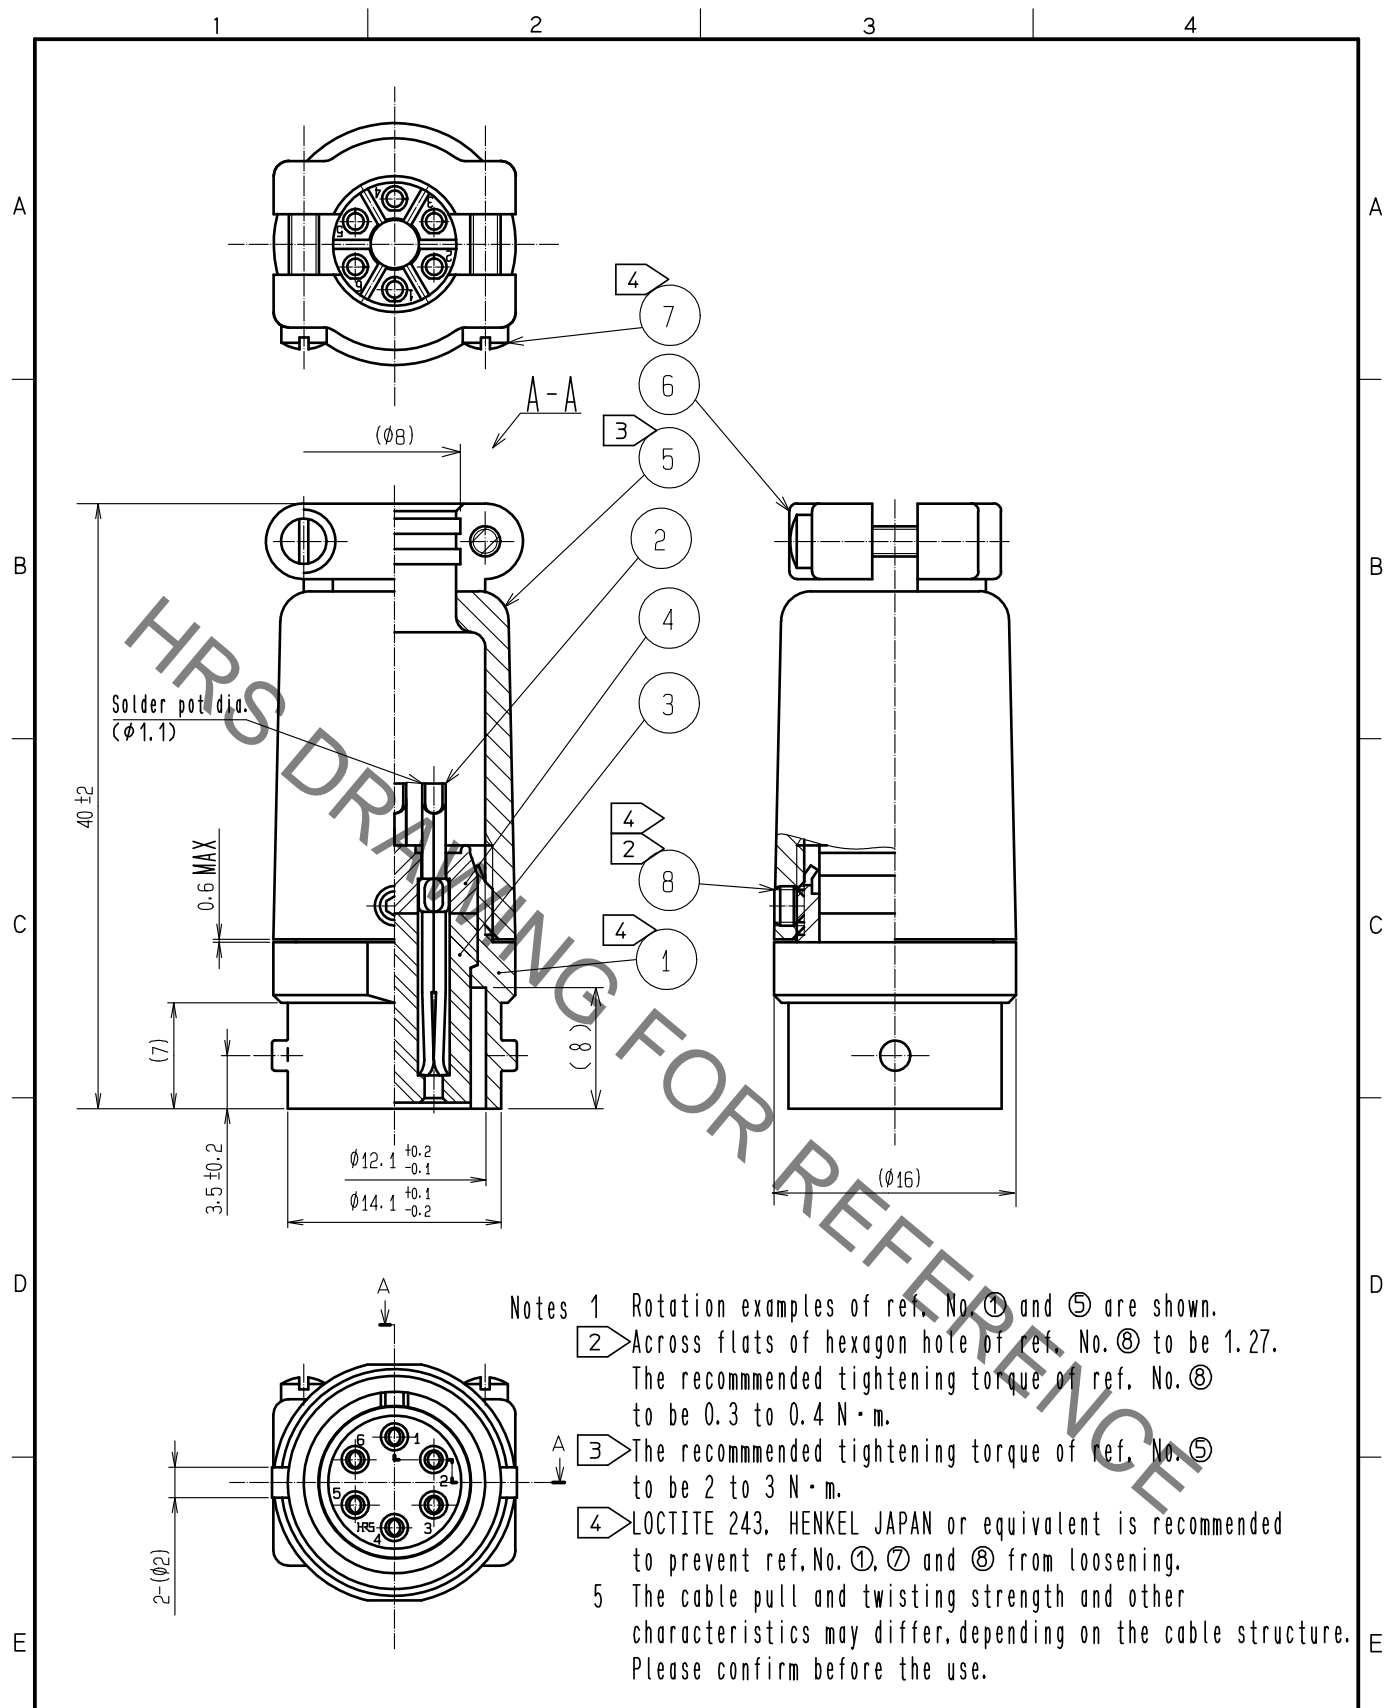

- Notes
- 1 Rotation examples of ref. No. ① and ⑤ are shown.
 - 2 Across flats of hexagon hole of ref. No. ⑧ to be 1.27. The recommended tightening torque of ref. No. ⑧ to be 0.3 to 0.4 N·m.
 - 3 The recommended tightening torque of ref. No. ⑤ to be 2 to 3 N·m.
 - 4 LOCTITE 243, HENKEL JAPAN or equivalent is recommended to prevent ref. No. ①, ⑦ and ⑧ from loosening.
 - 5 The cable pull and twisting strength and other characteristics may differ, depending on the cable structure. Please confirm before the use.

4	PPS	(BLACK) UL94V-0	8	STEEL	NICKEL PLATING	Hexagon socket set screws M2, 6×0.45×2
3	PPS	(BLACK) UL94V-0	7	BRASS	NICKEL PLATING	
2	COPPER ALLOY	SILVER PLATING 5µm min	6	ZINC ALLOY	MATTE FINISH NICKEL PLATED	
1	ZINC ALLOY	MATTE FINISH NICKEL PLATED	5	ZINC ALLOY	MATTE FINISH NICKEL PLATED	
NO.	MATERIAL	FINISH . REMARKS	NO.	MATERIAL	FINISH . REMARKS	

UNITS mm		SCALE 2 : 1	COUNT 	DESCRIPTION OF REVISIONS	DESIGNED	CHECKED	DATE
HIROSE ELECTRIC CO., LTD.				APPROVED :HY. KOBAYASHI 15.11.19 CHECKED :HY. KOBAYASHI 15.11.19 DESIGNED :KN. IKEHARA 15.11.19 DRAWN :KN. IKEHARA 15.11.19	DRAWING NO. EDC-006812-81-00 PART NO. RM12BJB-6S(81) CODE NO. CL109-0642-3-81		