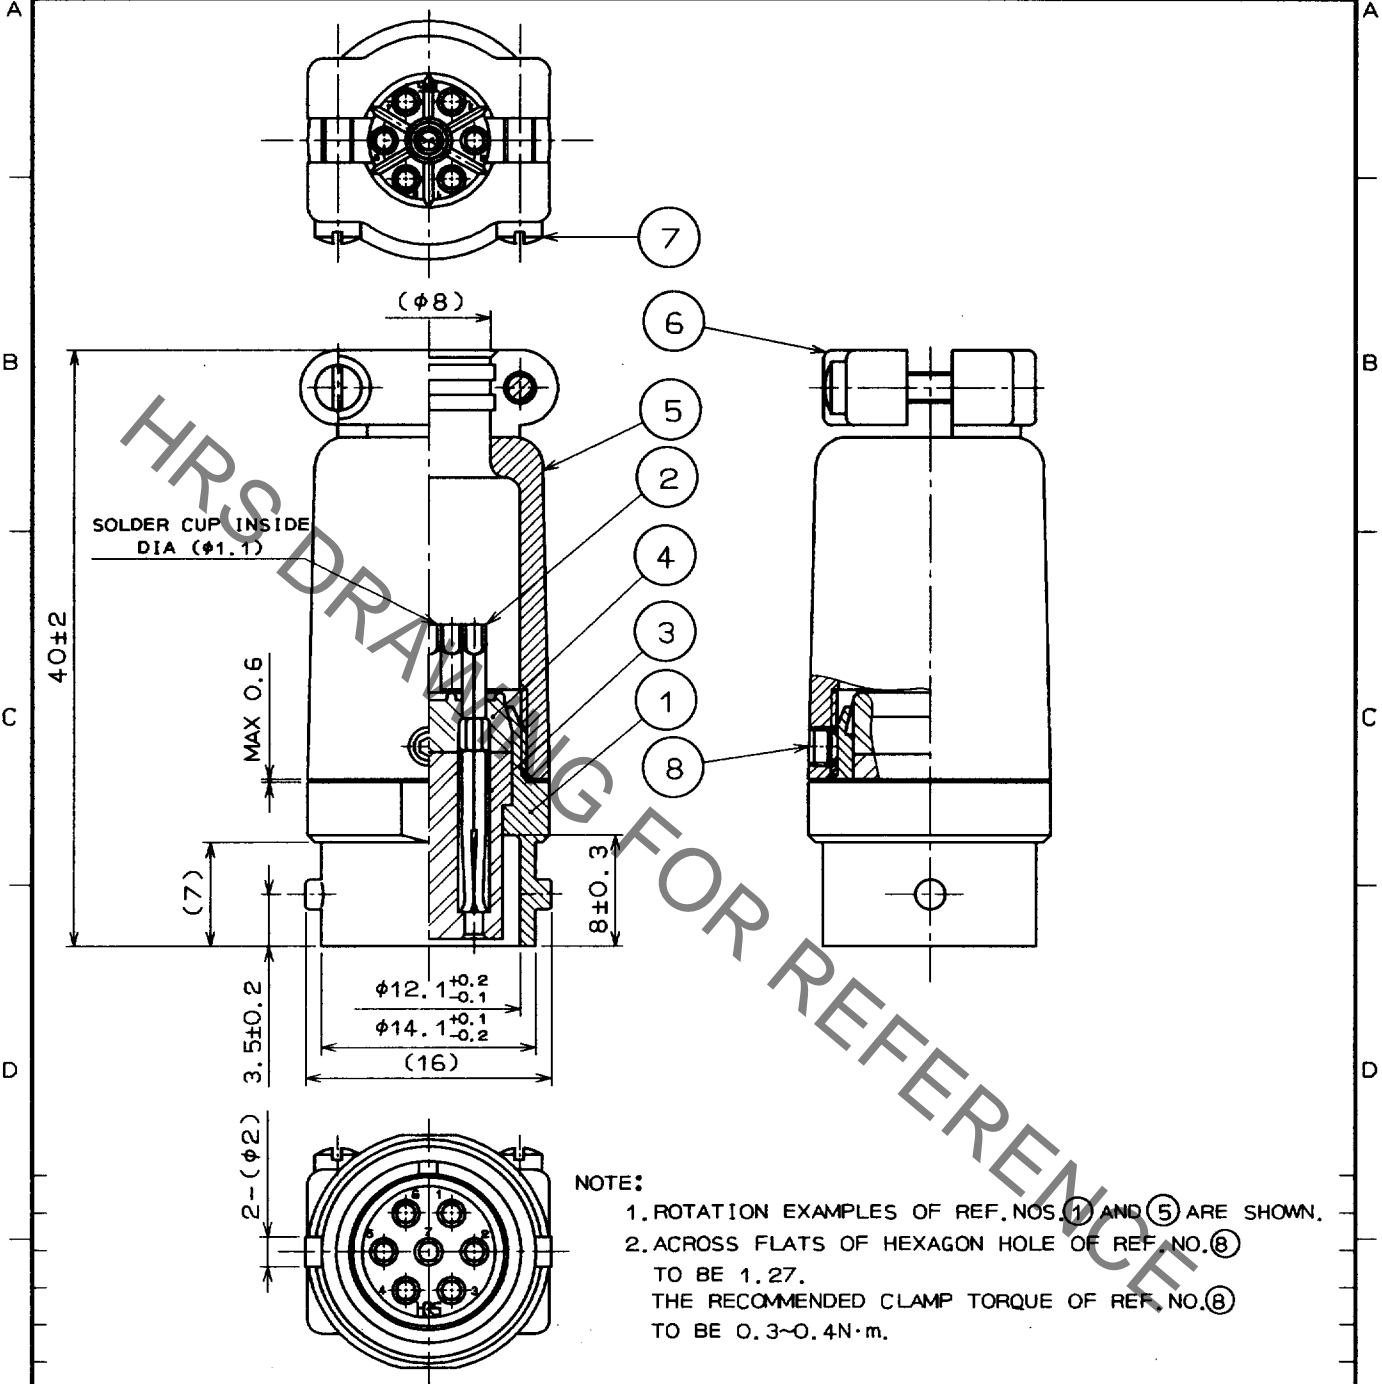

1		2			3			4		
COUNT	DESCRIPTION OF REVISIONS	BY	CHKD	DATE	COUNT	DESCRIPTION OF REVISIONS	BY	CHKD	DATE	
△					△					
△					△					
△					△					

NOTE:  
 1. ROTATION EXAMPLES OF REF. NOS. ① AND ⑤ ARE SHOWN.  
 2. ACROSS FLATS OF HEXAGON HOLE OF REF. NO. ⑧ TO BE 1.27.  
 THE RECOMMENDED CLAMP TORQUE OF REF. NO. ⑧ TO BE 0.3~0.4N·m.

CODE NO. (OLD)	DRAWN	DESIGNED	CHECKED	APPROVED	RELEASED
	H. Yokomizo	M. Satoh		M. Gashida	
	97.10.7	97.10.8		97.10.8	

 SCALE 2 : 1 UNITS mm	DRAWING NO. EDC4-006967-07 HIROSE ELECTRIC CO., LTD.	PART NO. RM12BJB-7S(07) CODE NO. CL109-0643-6-07	1 1
-----------------------------------	--	---	--------