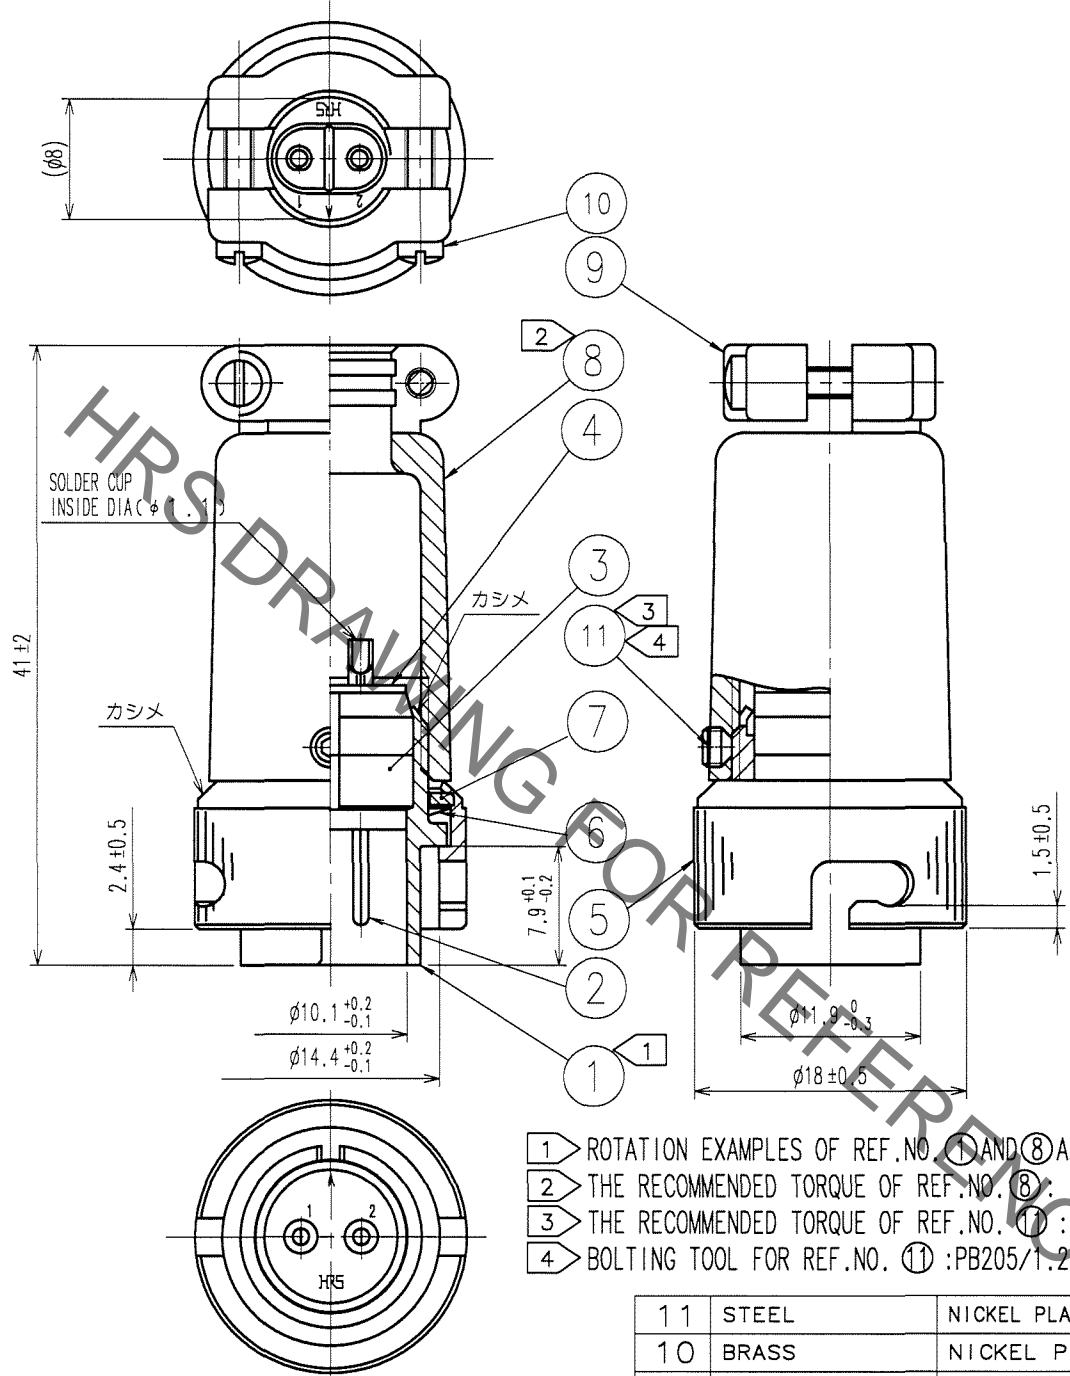

1		2			3			4		
COUNT	DESCRIPTION OF REVISIONS	BY	CHKD	DATE	COUNT	DESCRIPTION OF REVISIONS	BY	CHKD	DATE	
△					△					
△					△					
△					△					

- 1 ROTATION EXAMPLES OF REF.NO. ① AND ⑧ ARE SHOWN.
- 2 THE RECOMMENDED TORQUE OF REF.NO. ⑧ : 2 TO 3N · m.
- 3 THE RECOMMENDED TORQUE OF REF.NO. ⑪ : 0.3 TO 0.4N · m.
- 4 BOLTING TOOL FOR REF.NO. ⑪ : PB205/1.27 (CL150-0066-3)

4	DIALLYL PHTHALATE (BLACK) UL94V-0	3	DIALLYL PHTHALATE (BLACK) UL94V-0	11	STEEL	NICKEL PLATING	THE WIDTH ACROSS OF A HEXAGON SOCKET: 1.27
3	DIALLYL PHTHALATE (BLACK) UL94V-0	2	COPPER ALLOY	10	BRASS	NICKEL PLATING	
2	COPPER ALLOY	1	ZINC ALLOY	9	ZINC ALLOY	MATTE FINISH NICKEL PLATING	
1	ZINC ALLOY			8	ZINC ALLOY	MATTE FINISH NICKEL PLATING	
				7	BRASS	NICKEL PLATING	
				6	BERYLLIUM COPPER	NICKEL PLATING	
				5	BRASS	MATTE FINISH NICKEL PLATING	
NO.	MATERIAL	FINISH, REMARKS	NO.	MATERIAL	FINISH, REMARKS		

CODE NO. (OLD) CL	DRAWN E. Yumino	DESIGNED y. Yamadori	CHECKED H. Zemba	APPROVED M. Saito	RELEASED
	05.11.28	05.11.28	05.11.30	05.11.30	

SCALE 2 : 1	DRAWING NO. EDC4-112319-71	PART NO. RM12BPE-2PH(71)
	UNITS mm	CODE NO. CL109-0417-7-71