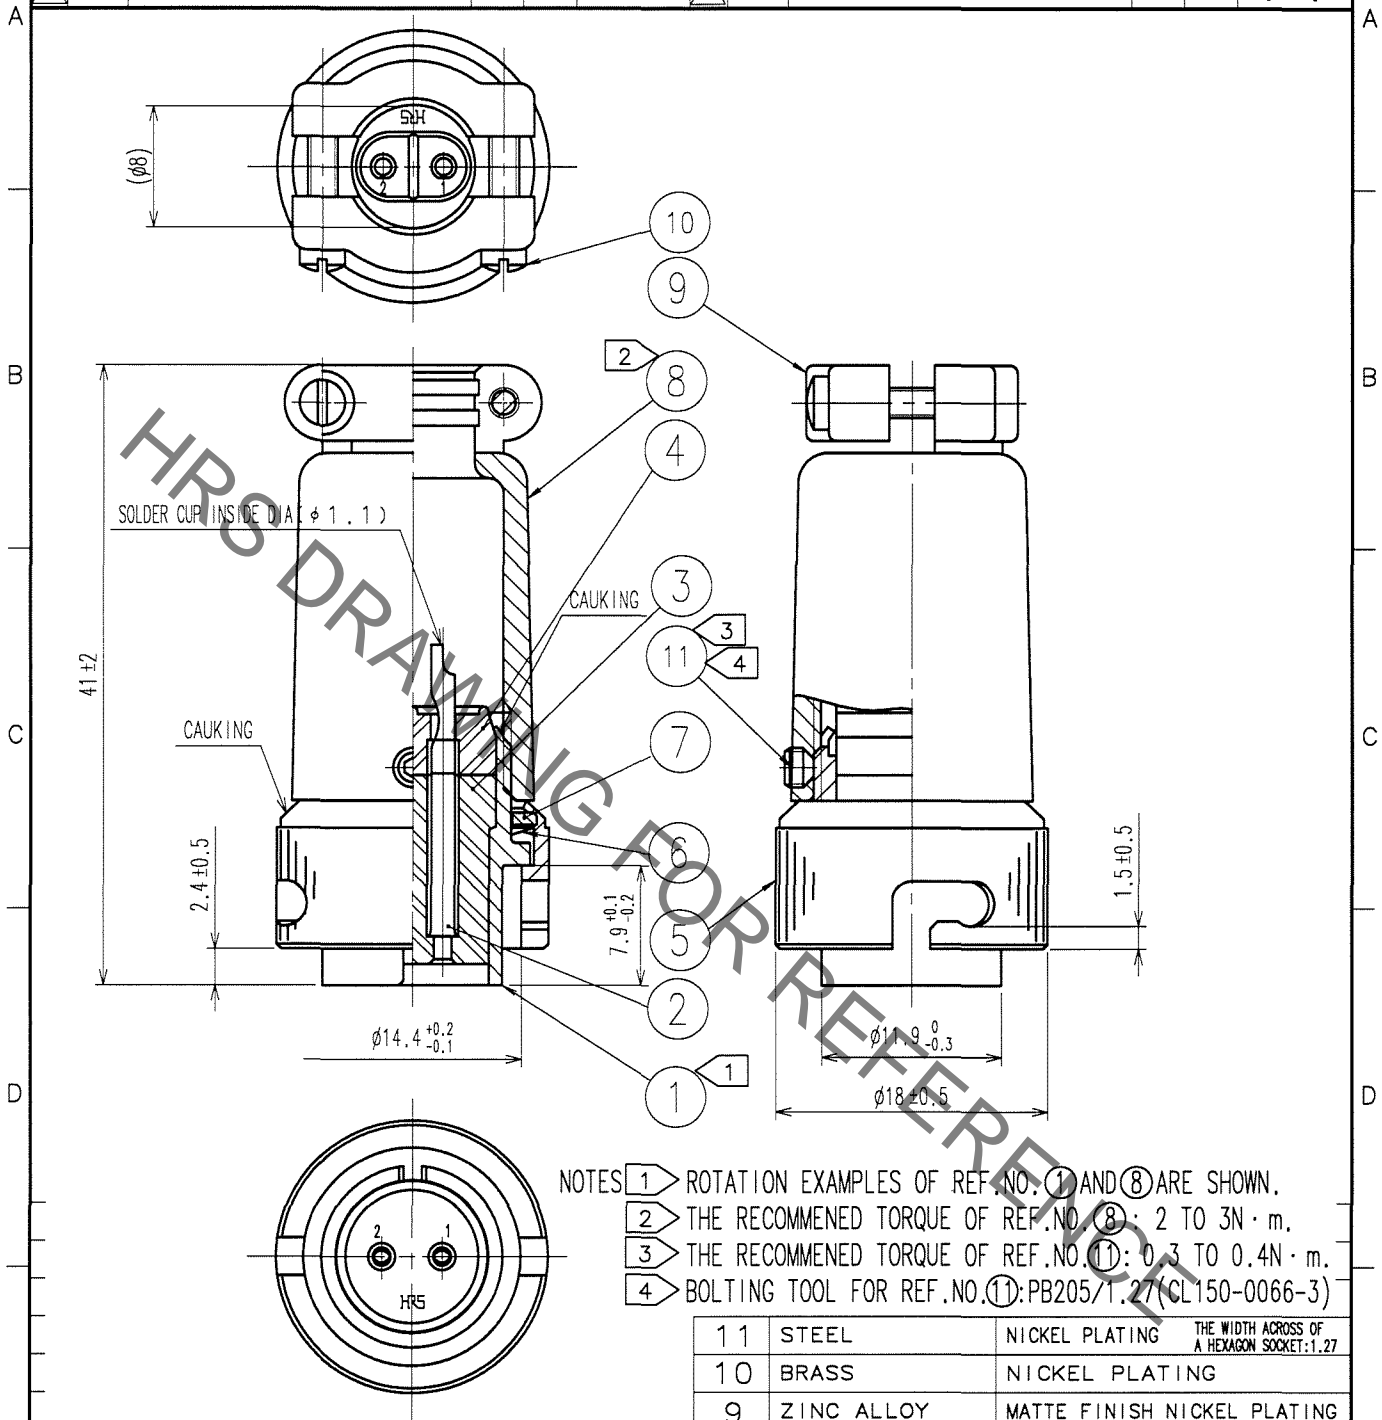

1		2			3			4		
COUNT	DESCRIPTION OF REVISIONS	BY	CHKD	DATE	COUNT	DESCRIPTION OF REVISIONS	BY	CHKD	DATE	
△					△					
△					△					
△					△					

- NOTES
- ① ROTATION EXAMPLES OF REF. NO. ① AND ⑧ ARE SHOWN.
 - ② THE RECOMMENDED TORQUE OF REF. NO. ⑧ : 2 TO 3N · m.
 - ③ THE RECOMMENDED TORQUE OF REF. NO. ⑪ : 0.3 TO 0.4N · m.
 - ④ BOLTING TOOL FOR REF. NO. ⑪ : PB205/1.27 (CL150-0066-3)

11	STEEL	NICKEL PLATING	THE WIDTH ACROSS OF A HEXAGON SOCKET: 1.27
10	BRASS	NICKEL PLATING	
9	ZINC ALLOY	MATTE FINISH NICKEL PLATING	
8	ZINC ALLOY	MATTE FINISH NICKEL PLATING	
7	BRASS	NICKEL PLATING	
6	BERYLLIUM COPPER	NICKEL PLATING	
5	BRASS	MATTE FINISH NICKEL PLATING	
4	DIALLYL PHTHALATE	(BLACK) UL94V-0	
3	DIALLYL PHTHALATE	(BLACK) UL94V-0	
2	COPPER ALLOY	SILVER PLATING 5μm min.	
1	ZINC ALLOY	MATTE FINISH NICKEL PLATING	
NO.	MATERIAL	FINISH, REMARKS	

CODE NO. (OLD) CL		DRAWN E. Yamino 05.11.28	DESIGNED G. Yamada 05.11.28	CHECKED H. Zemba 05.11.30	APPROVED M. Sato 05.11.30	RELEASED
DRAWING NO. EDC4-112325-71		PART NO. RM12BPE-2S(71)				
SACLE 2 : 1		CODE NO. CL109-0423-0-71				1 1
UNITS mm		HRS HIROSE ELECTRIC CO., LTD.				