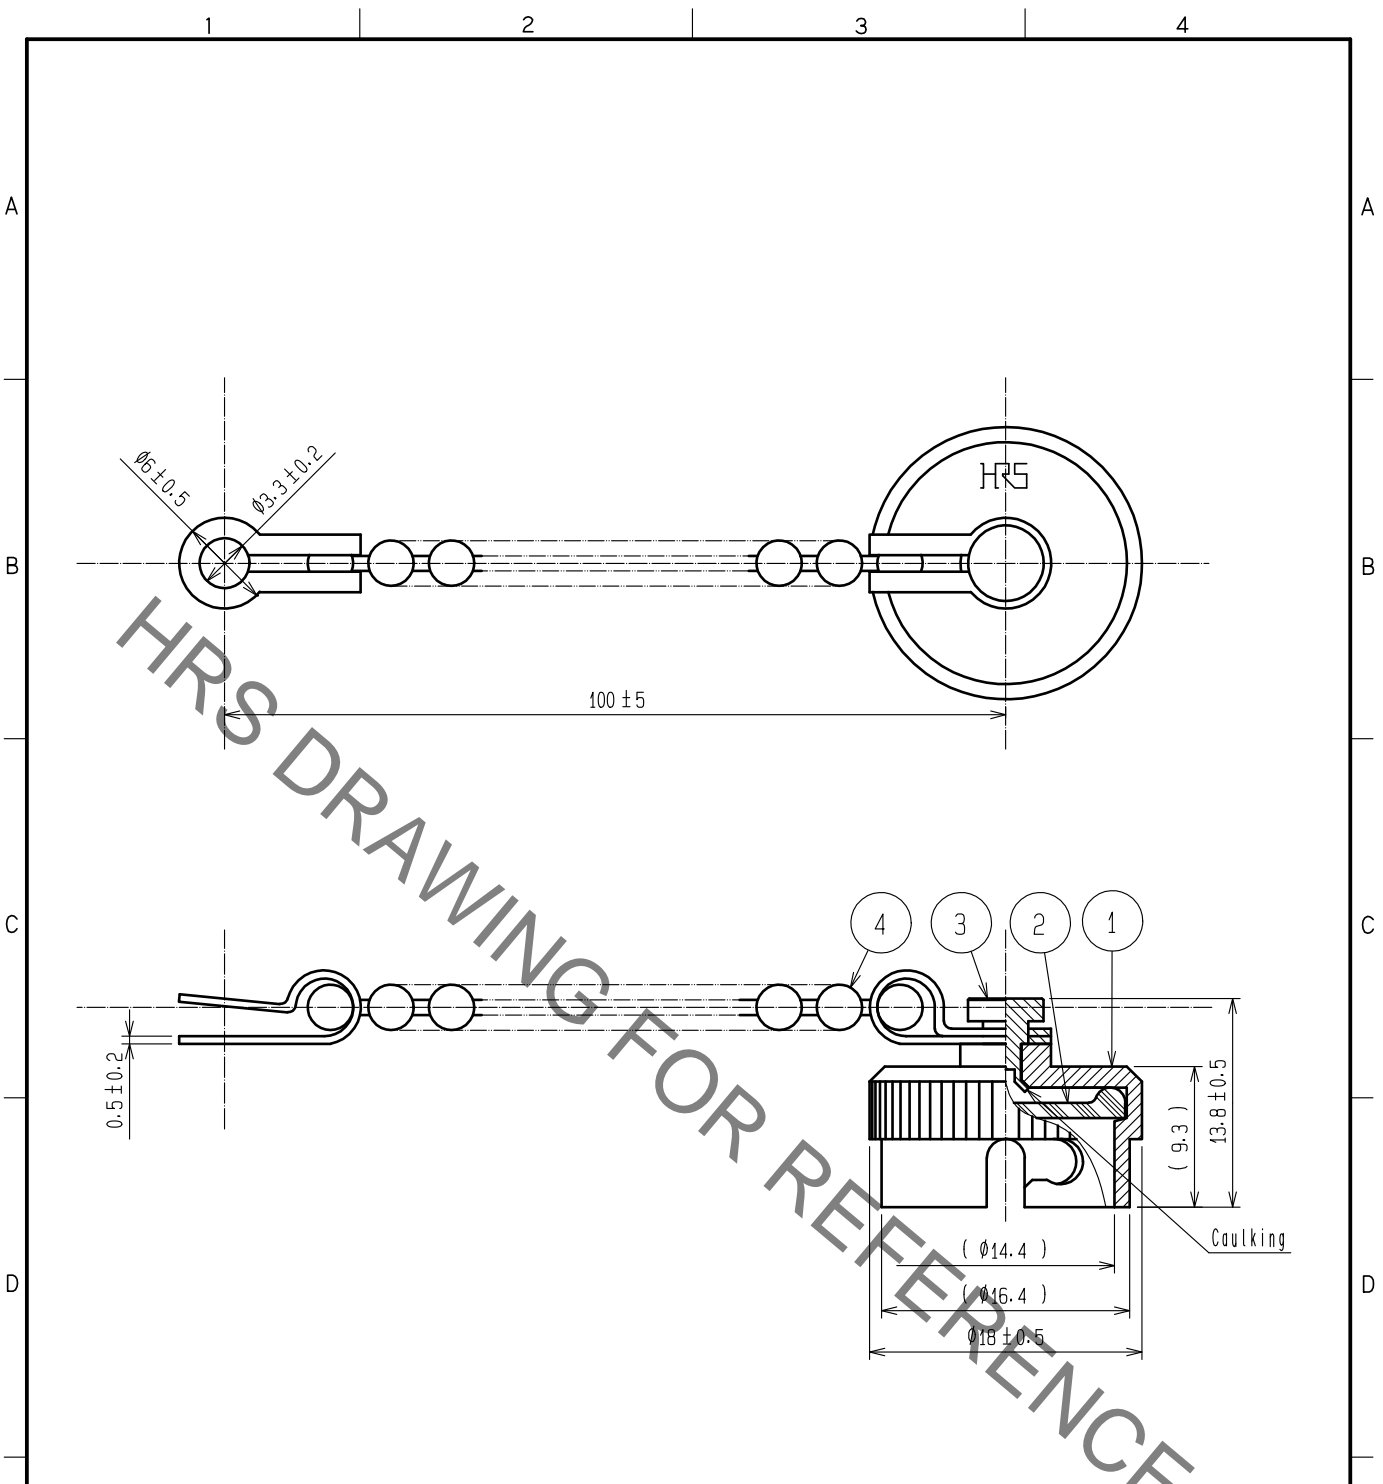

Note This product is a cap for RM12BR*-(*) . It is applicable regardless of given alphabets or numbers shown at *.

2	Silicone rubber	(Black)	4	Brass	Nickel plating		
1	Brass	Nickel plating	3	Brass	Nickel plating		
NO.	MATERIAL	FINISH . REMARKS	NO.	MATERIAL	FINISH . REMARKS		
UNITS mm		SCALE 2 : 1	COUNT 3	DESCRIPTION OF REVISIONS DIS-C-00007407	DESIGNED TY. SUZUKI	CHECKED HY. KOBAYASHI	DATE 20210701
HIROSE ELECTRIC CO., LTD.		APPROVED :EJ. KUNII	20150930	DRAWING NO. EDC-003278-71-00			
		CHECKED :EJ. KUNII	20150930	PART NO. RM12BR-C(71)			
		DESIGNED :TY. TAKAHASHI	20150929	CODE NO. CL0109-0078-3-71			
		DRAWN :TY. TAKAHASHI	20150929	1/1			