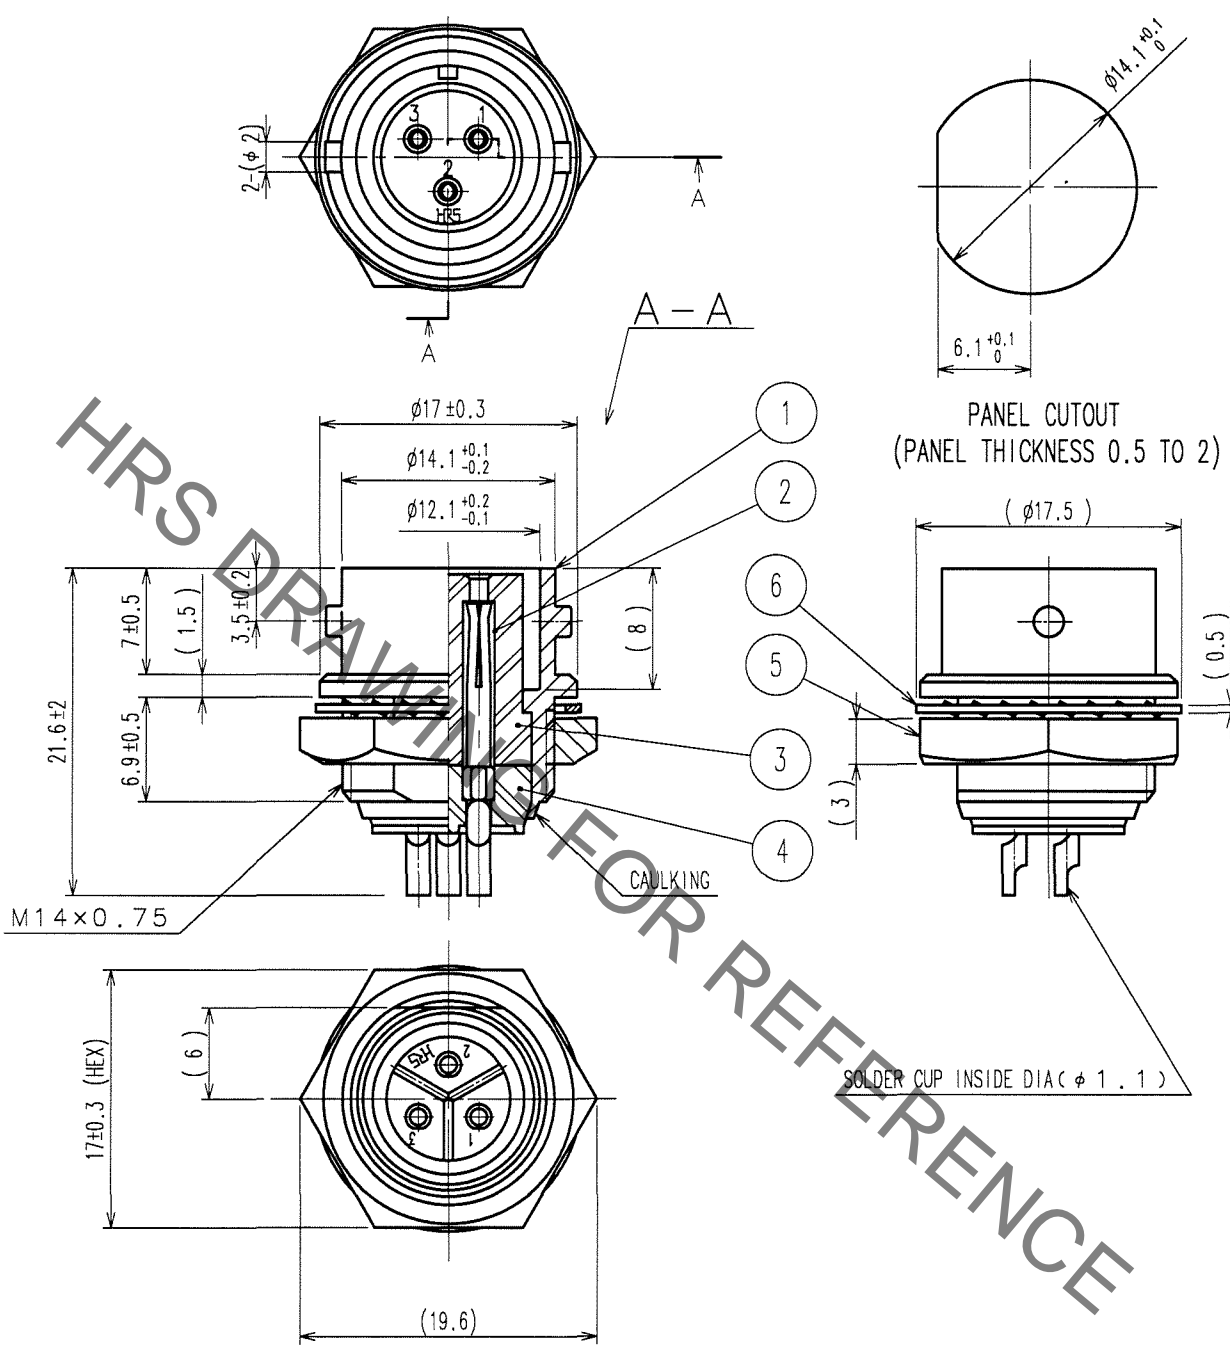

1					2					3					4				
COUNT	DESCRIPTION OF REVISIONS				BY	CHKD	DATE	COUNT	DESCRIPTION OF REVISIONS				BY	CHKD	DATE				
△								△											
△								△											
△								△											

NOTE: ① THE RECOMMENDED CLAMP TORQUE OF REE .NO⑤ : 2N · m

CODE NO. (OLD)	CL	DRAWN	DESIGNED	CHECKED	APPROVED	RELEASED
		<i>Y. Yamada</i>	<i>Y. Yamada</i>	<i>H. Zemba</i>	<i>M. Sato</i>	
		05.09.03	05.09.03	05.09.06	05.09.06	

 SCALE 2 : 1 UNITS mm	DRAWING NO.	PART NO.	CODE NO. CL109-0610-7-71
	EDC4-006763-71	RM12BRD-3S(71)	
	 HIROSE ELECTRIC CO., LTD.		