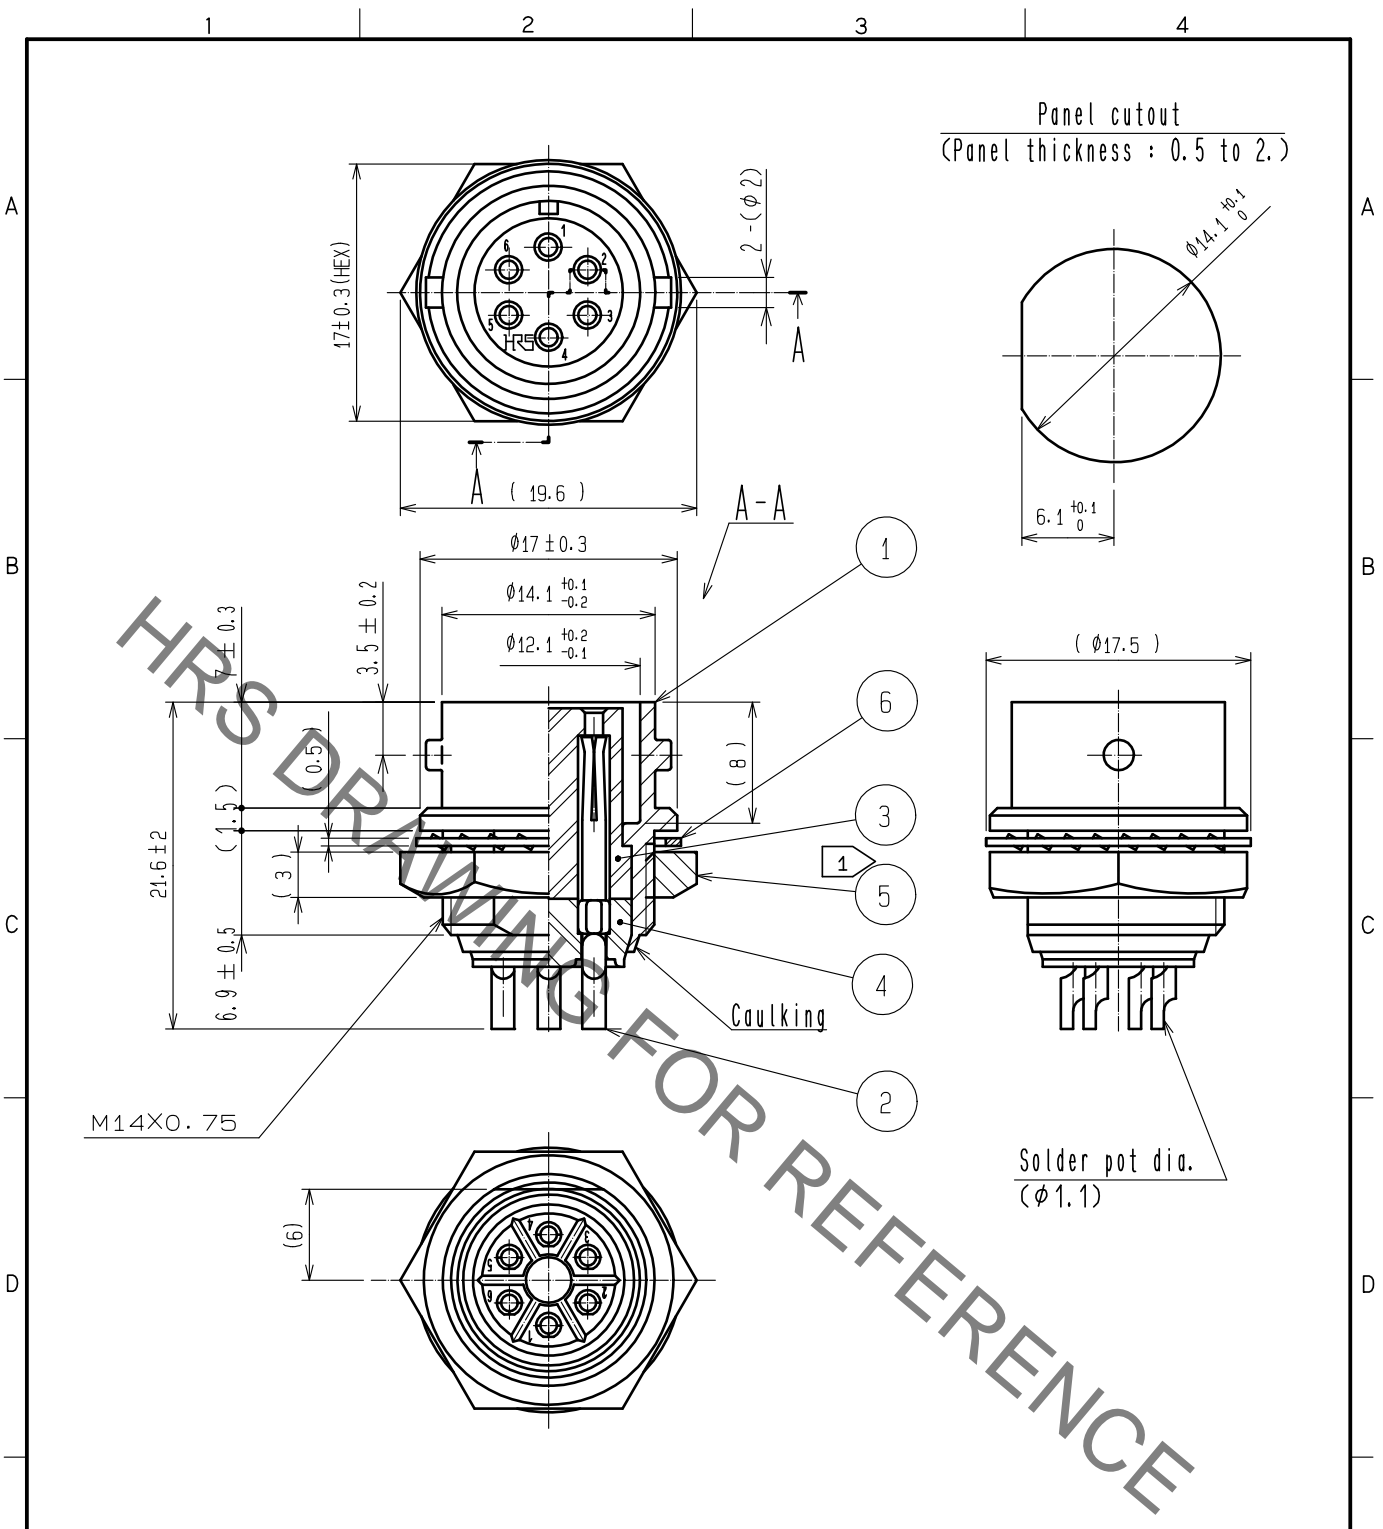

Note 1 The recommended clamp torque of ref. No. ⑤ : 2 N·m.

| 3   | PPS          | (BLACK)                     | UL94V-0 | 6   | PHOSPHOR BRONZE | NICKEL PLATING   |
|-----|--------------|-----------------------------|---------|-----|-----------------|------------------|
| 2   | COPPER ALLOY | SILVER PLATING              | 5 μm.   | 5   | BRASS           | NICKEL PLATING   |
| 1   | ZINC ALLOY   | MATTE FINISH NICKEL PLATING |         | 4   | PPS             | (BLACK) UL94V-0  |
| NO. | MATERIAL     | FINISH . REMARKS            |         | NO. | MATERIAL        | FINISH . REMARKS |

|                           |  |                |           |  |  |         |      |
|---------------------------|--|----------------|-----------|--|--|---------|------|
| UNITS<br>mm               |  | SCALE<br>2 : 1 | COUNT<br> | DESCRIPTION OF REVISIONS   | DESIGNED   | CHECKED | DATE |
| HIROSE ELECTRIC CO., LTD. |  |                |           | APPROVED :HY. KOBAYASHI 15.10.23<br>CHECKED :HY. KOBAYASHI 15.10.23<br>DESIGNED :KN. IKEHARA 15.10.23<br>DRAWN :KN. IKEHARA 15.10.23 | DRAWING NO.<br>EDC-006766-81-00<br>PART NO.<br>RM12BRD-6S(81)<br>CODE NO.<br>CL109-0613-5-81 |         |      |