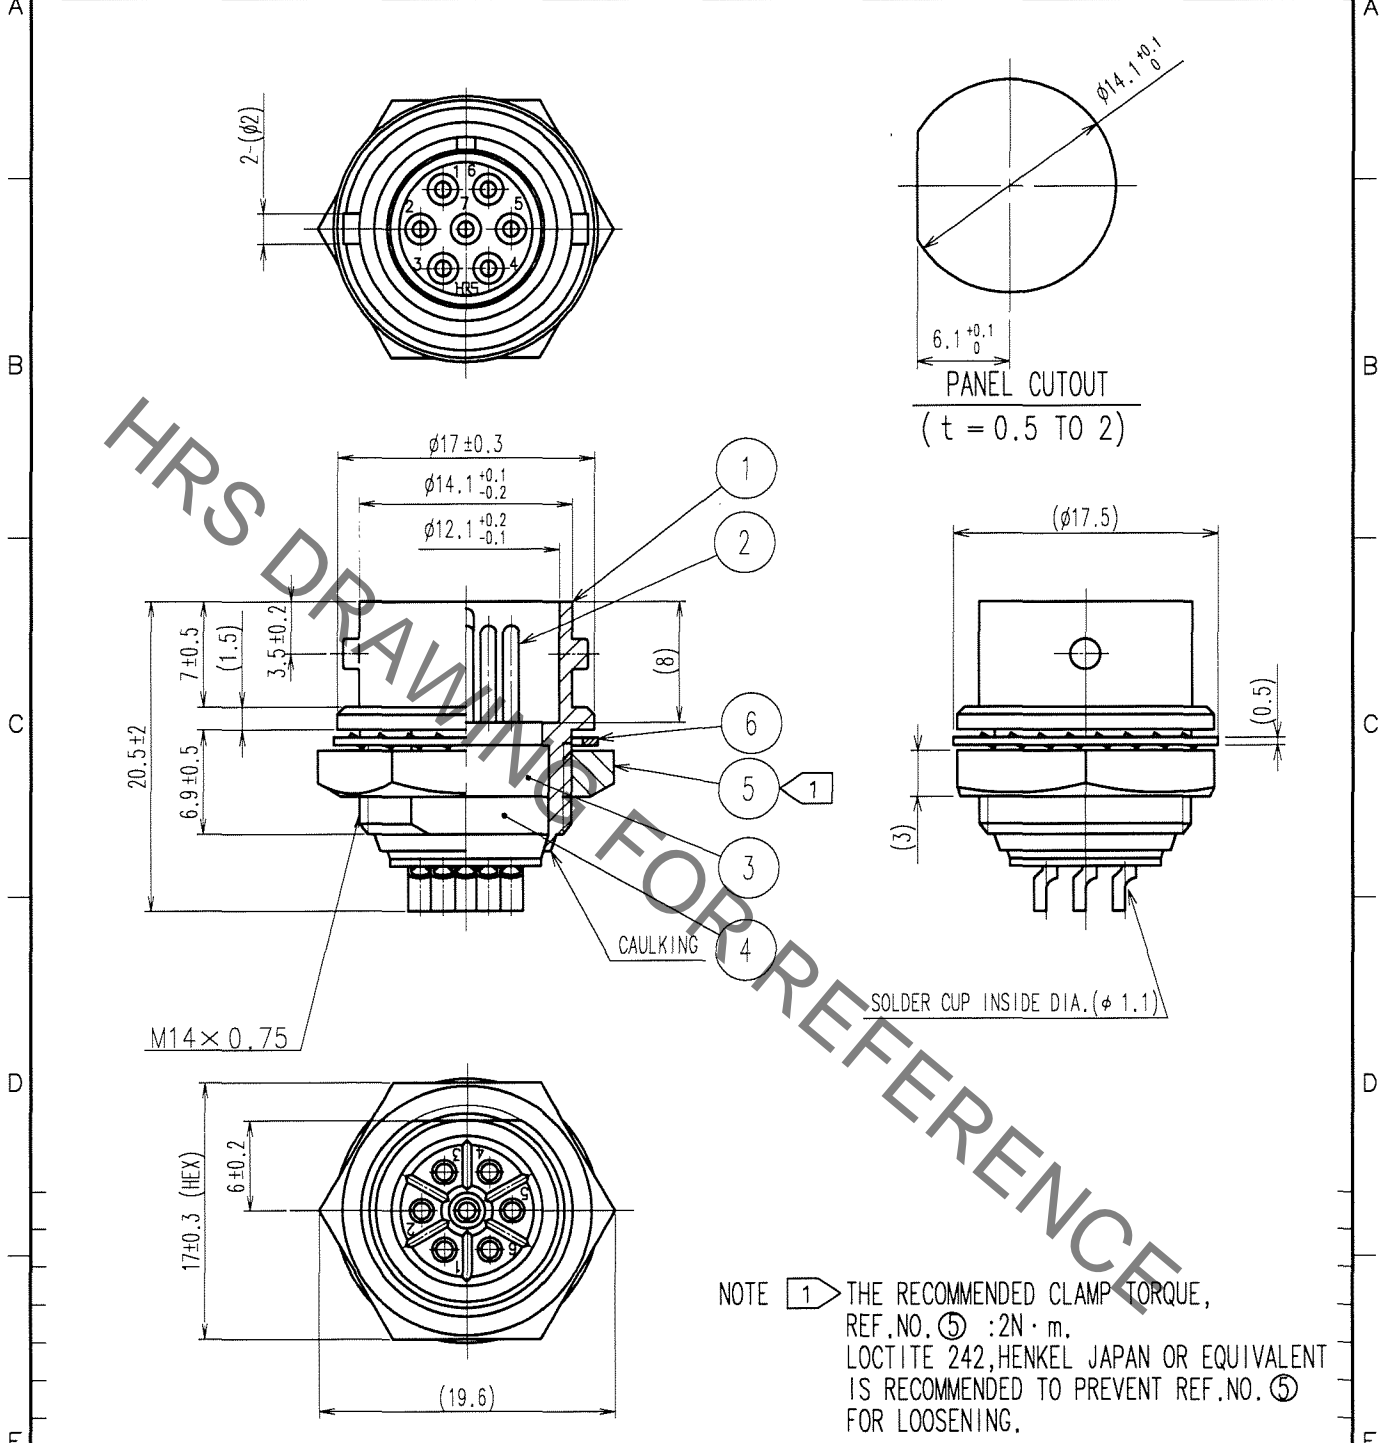

1		2			3			4		
COUNT	DESCRIPTION OF REVISIONS	BY	CHKD	DATE	COUNT	DESCRIPTION OF REVISIONS	BY	CHKD	DATE	
△					△					
△					△					
△					△					

NOTE ① THE RECOMMENDED CLAMP TORQUE, REF. NO. ⑤ : 2N · m.
LOCTITE 242, HENKEL JAPAN OR EQUIVALENT IS RECOMMENDED TO PREVENT REF. NO. ⑤ FOR LOOSENING.

CODE NO. (OLD)	CL	DRAWN	DESIGNED	CHECKED	APPROVED	RELEASED
		T. Komatsu	G. Komatsu	M. Sato	M. Sato	
		07.03.20	07.03.20	07.03.20	07.03.20	

 SCALE 2 : 1 UNITS mm	DRAWING NO. EDC4-027512-71	PART NO. RM12BRD-7PH(71)
	 HIROSE ELECTRIC CO., LTD.	CODE NO. CL109-0828-1-71