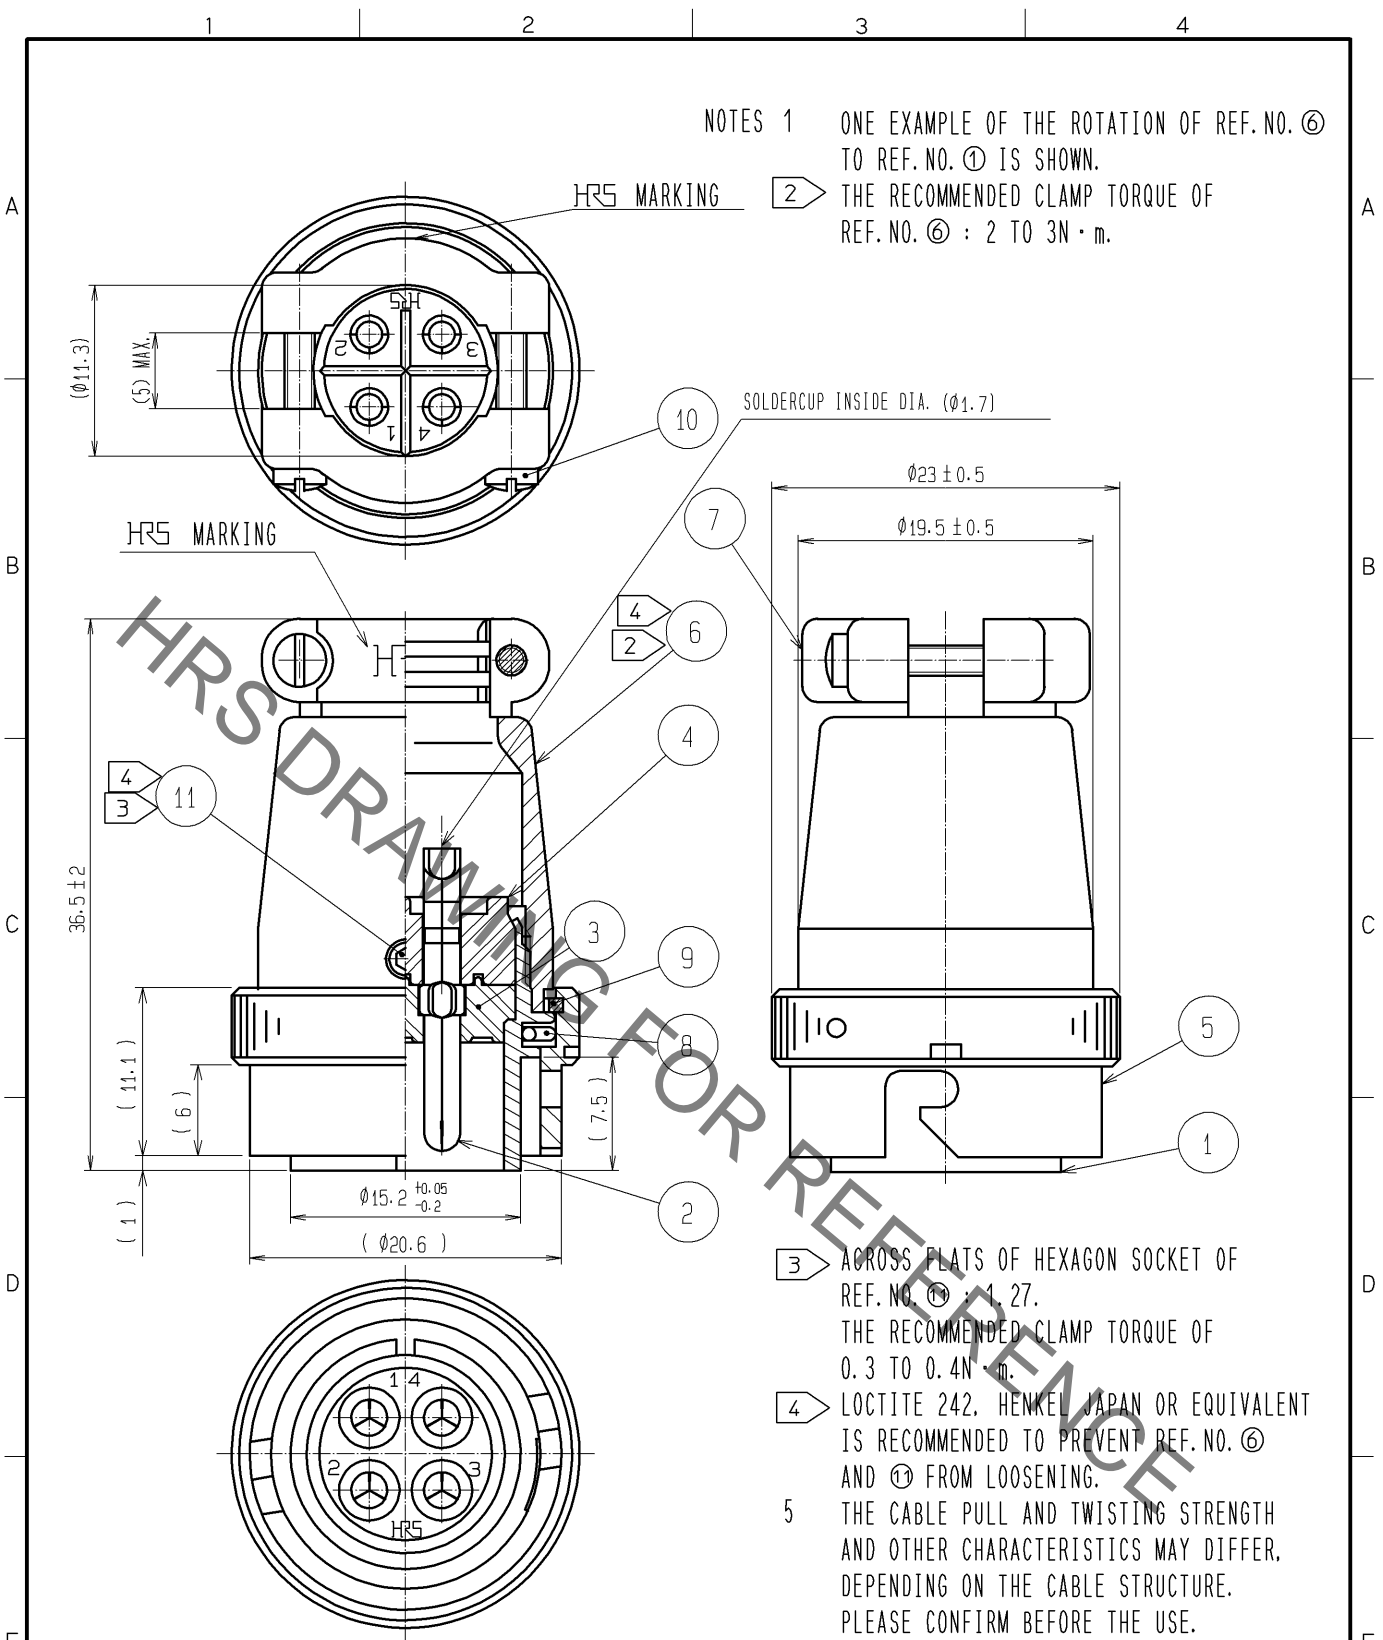

NOTES 1 ONE EXAMPLE OF THE ROTATION OF REF. NO. ⑥ TO REF. NO. ① IS SHOWN.
2 THE RECOMMENDED CLAMP TORQUE OF REF. NO. ⑥ : 2 TO 3N · m.

- 3 ACROSS FLATS OF HEXAGON SOCKET OF REF. NO. ⑩ : 1, 27. THE RECOMMENDED CLAMP TORQUE OF 0.3 TO 0.4N · m.
- 4 LOCTITE 242, HENKEL JAPAN OR EQUIVALENT IS RECOMMENDED TO PREVENT REF. NO. ⑥ AND ⑩ FROM LOOSENING.
- 5 THE CABLE PULL AND TWISTING STRENGTH AND OTHER CHARACTERISTICS MAY DIFFER, DEPENDING ON THE CABLE STRUCTURE. PLEASE CONFIRM BEFORE THE USE.

UNITS mm	SCALE 2 : 1	COUNT	DESCRIPTION OF REVISIONS	DESIGNED	CHECKED	DATE
			APPROVED : MO. SATOH 09.08.25 CHECKED : HY. KISHI 09.08.25 DESIGNED : TH. KAMEYA 09.08.25 DRAWN : YS. SAKODA 09.08.24	DRAWING NO. EDC4-040367-71 PART NO. RM15QPS-4PA(71) CODE NO. CL109-0897-4-71		