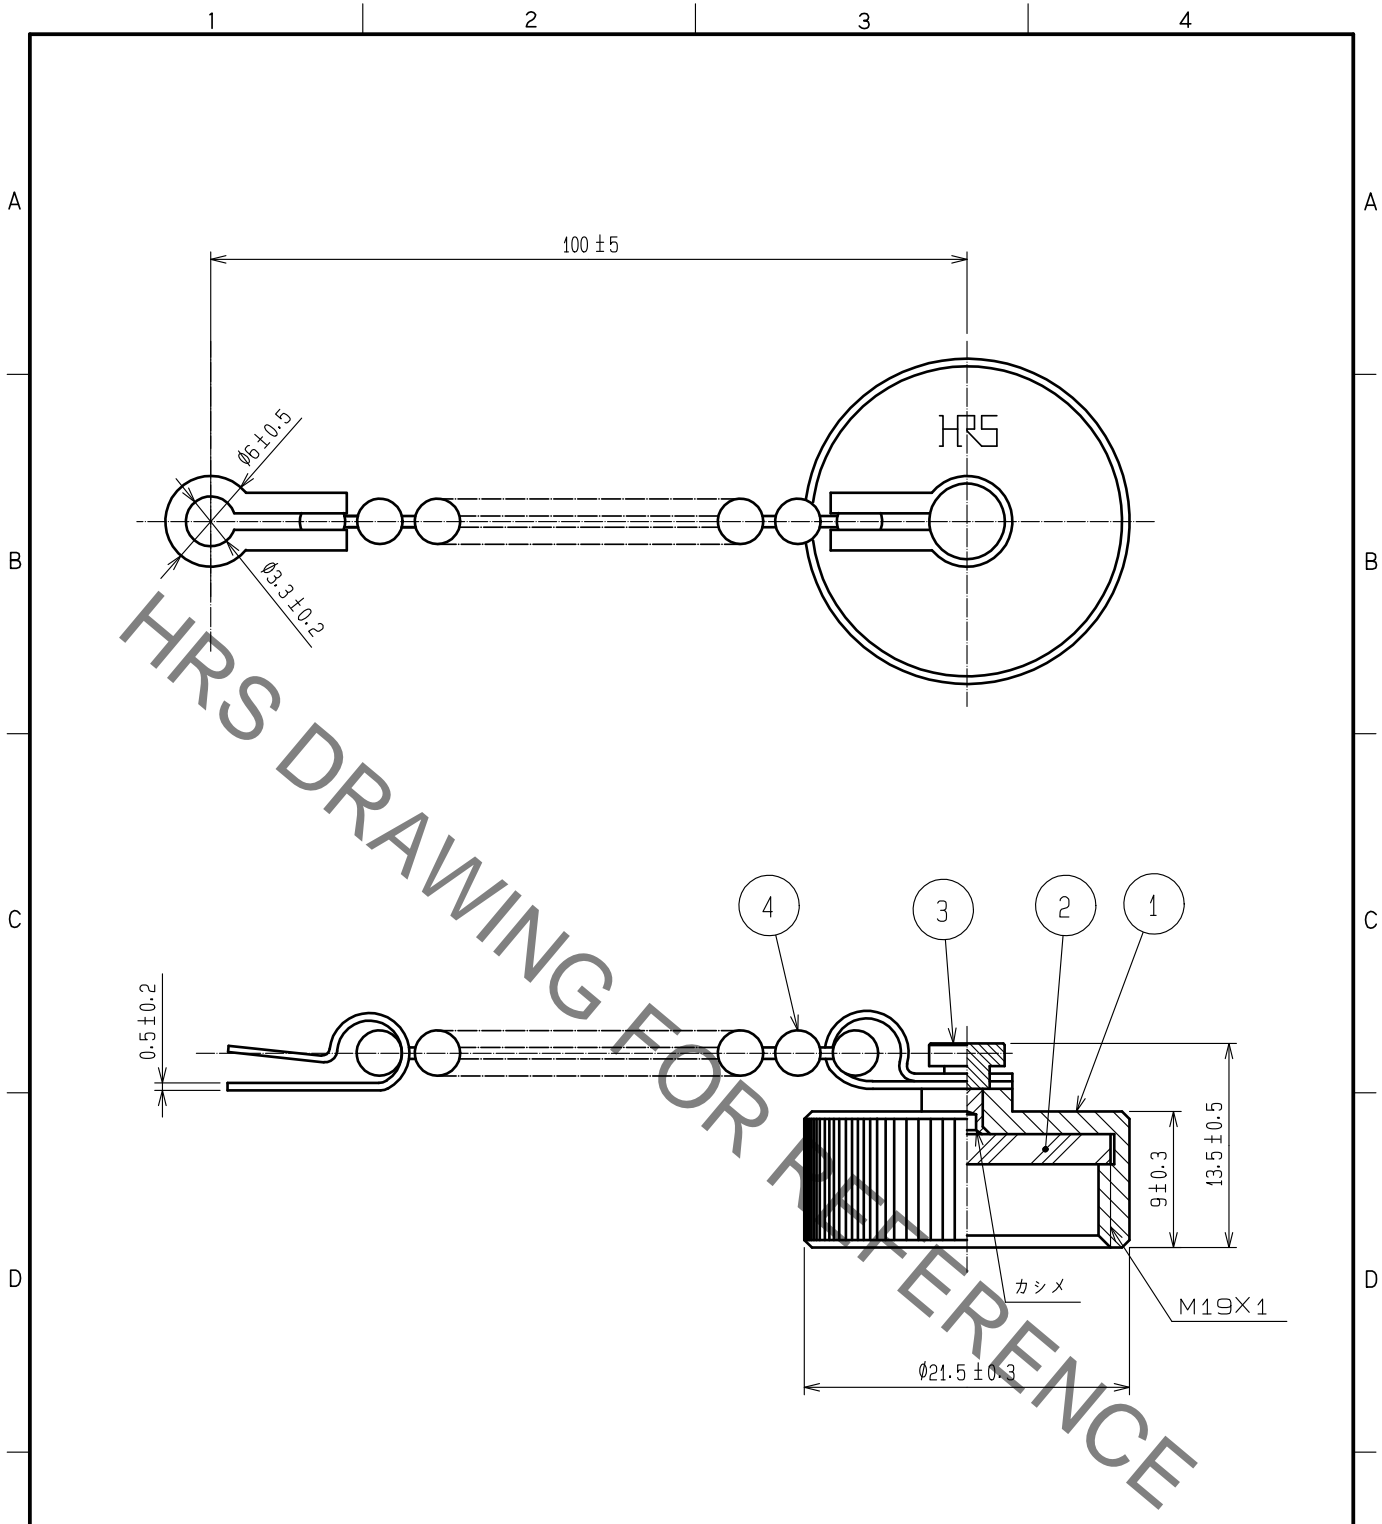

Note This product is a cap for RM15TR*-*(*), RM15WTR*-*(*). It is applicable regardless of given alphabets or numbers shown at *.
But, RM15TRD-*(*), won't fit in as an exception. Please be careful.

2	Chloroprene rubber	(Black)	4	Brass \triangle 1	Nickel plating		
1	Brass \triangle 1	Nickel plating	3	Brass \triangle 1	Nickel plating		
NO.	MATERIAL	FINISH . REMARKS	NO.	MATERIAL	FINISH . REMARKS		
UNITS mm	\odot ∇	SCALE 2 : 1	COUNT \triangle 3	DESCRIPTION OF REVISIONS DIS-C-00007407	DESIGNED TY. SUZUKI	CHECKED HY. KOBAYASHI	DATE 20210701
HRS HIROSE ELECTRIC CO., LTD.	APPROVED	·HY. KOBAYASHI	20180221	DRAWING NO.	EDC-003295-31-00		
	CHECKED	·HY. KOBAYASHI	20180221	PART NO.	RM15TR-C(31)		
	DESIGNED	·HY. KISHI	20180220	CODE NO.	CL0109-0080-5-31	\triangle 1/1	
	DRAWN	·MK. INOUE	20180206				