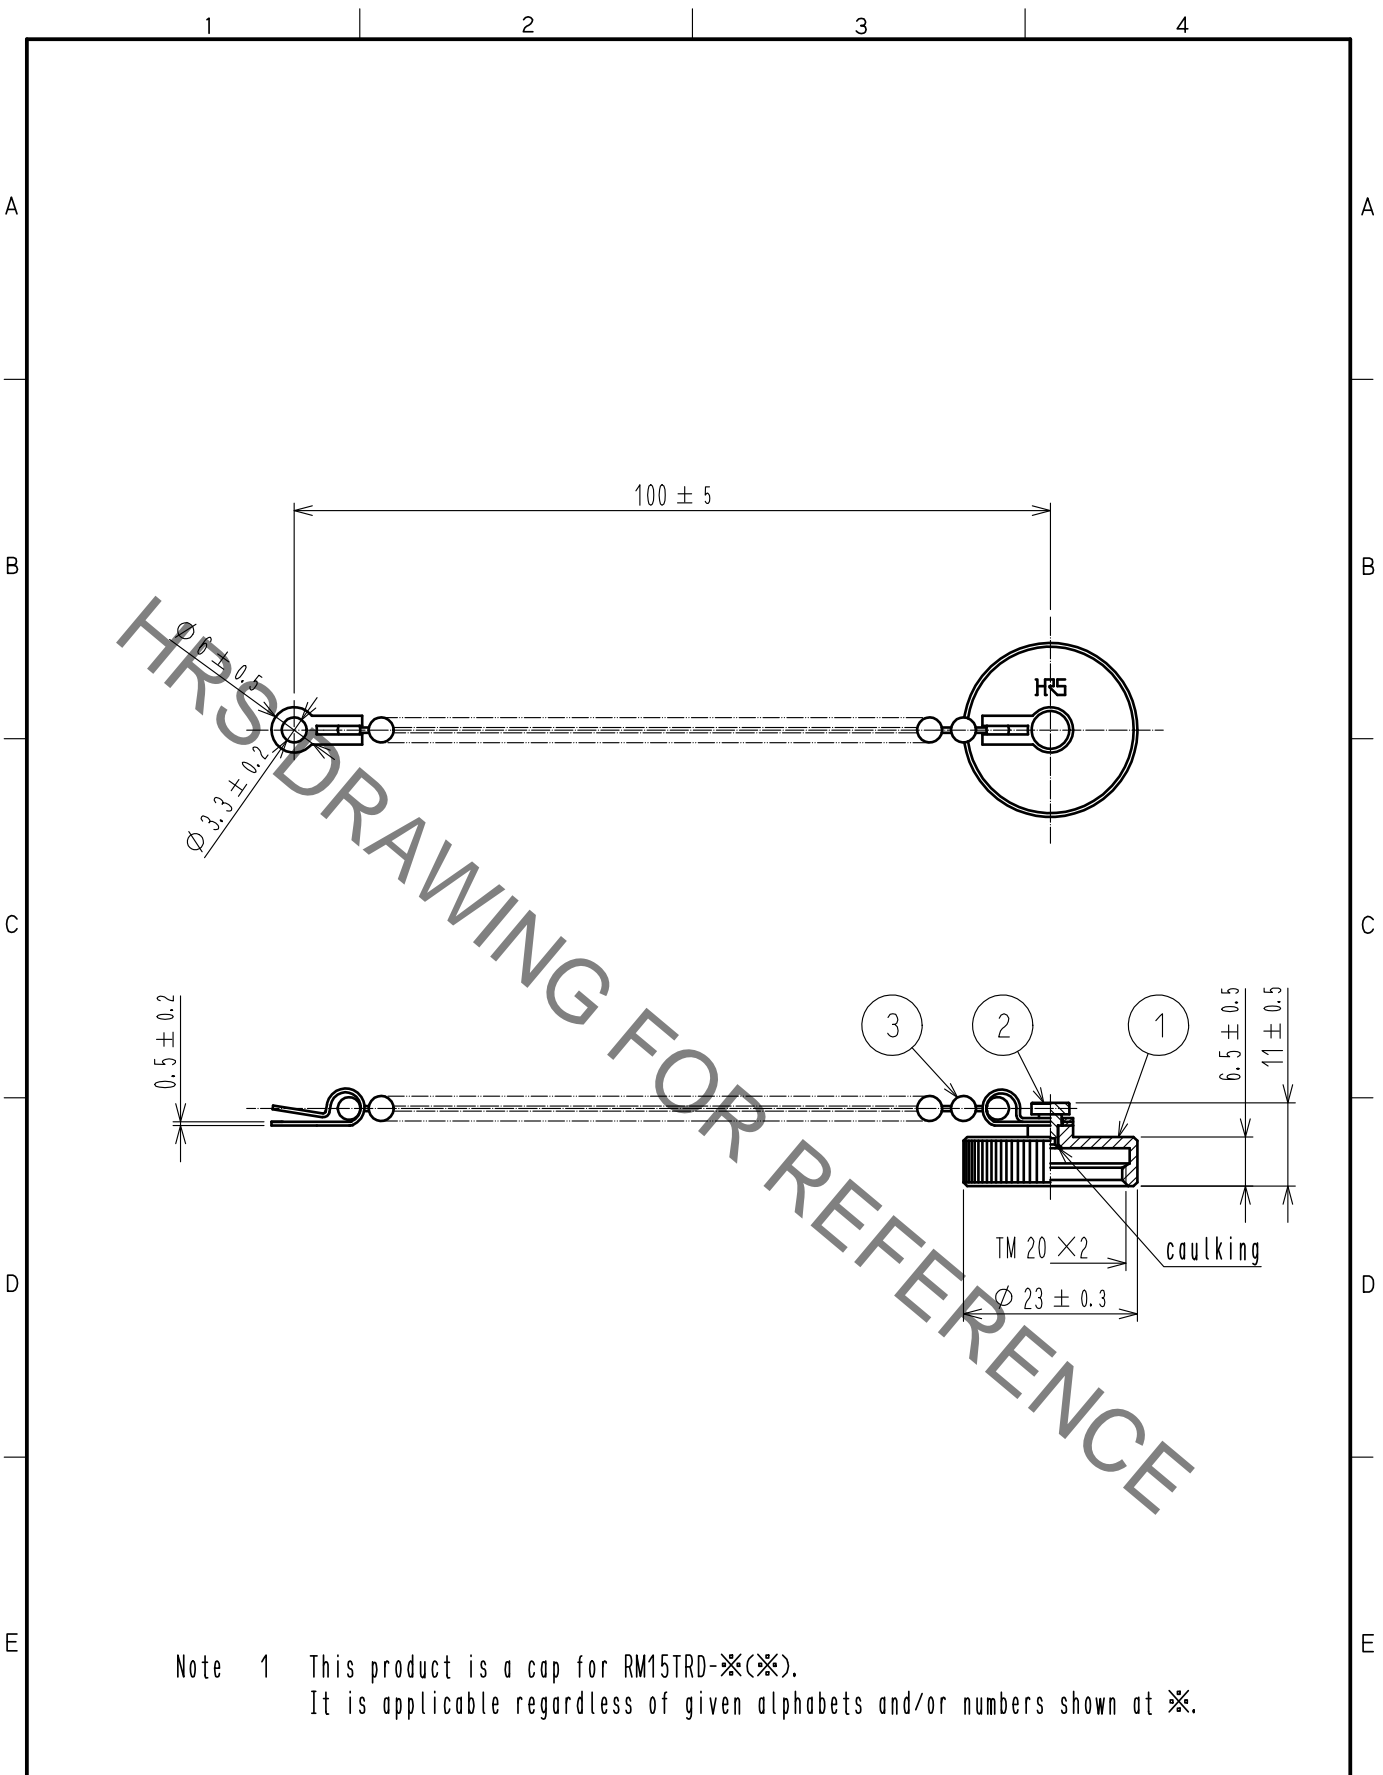

Note 1 This product is a cap for RM15TRD-※(※).  
 It is applicable regardless of given alphabets and/or numbers shown at ※.

2	Brass	Nickel plating						
1	Brass	Nickel plating	3	Brass	Nickel plating			
NO.	MATERIAL	FINISH .	REMARKS	NO.	MATERIAL	FINISH .	REMARKS	
UNITS mm		SCALE 1 : 1	COUNT 	DESCRIPTION OF REVISIONS		DESIGNED	CHECKED	DATE
HIROSE ELECTRIC CO., LTD.		APPROVED	·SU. OBARA	16.01.20	DRAWING NO. EDC-023056-71-00			
		CHECKED	·HY. KOBAYASHI	16.01.19	PART NO. RM15TRD-C(71)			
		DESIGNED	·HR. SATO	16.01.19	CODE NO. CL109-0784-8-71			
		DRAWN	·HR. SATO	16.01.19	1/1			