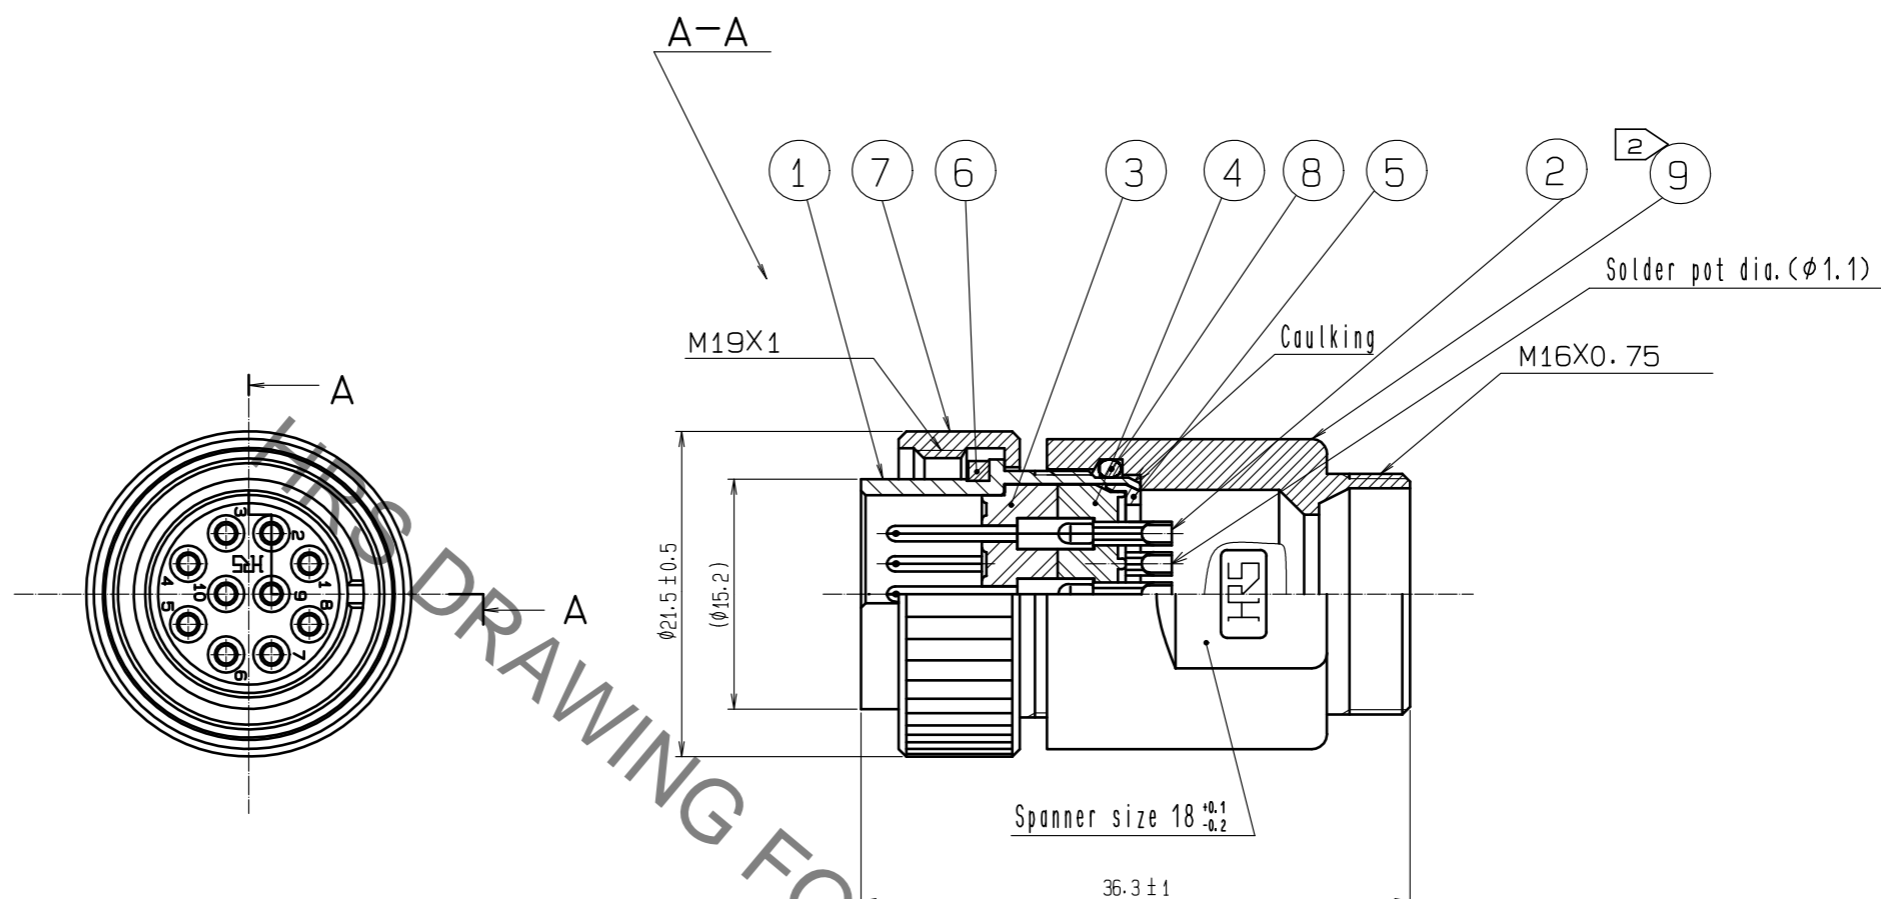

- Notes
- 1 Rotation examples of ref. No. ⑨ to ref. No. ① is shown.
 - 2 The recommended clamp torque of ref. No. ⑨ : 3 N·m.
 LOCTITE 243, HENKEL JAPAN or equivalent is recommended to prevent ref. No. ⑨ from loosening.
 - 3 This products to be used with cable clamp JR13WCC-※(72)
 ※ designate diameter of applicable cable.
 - 4 The cable pull and twisting strength, waterproof tightness and other characteristic may differ, depending on the cable structure.
 Please confirm before the use.

UNITS	SCALE	COUNT	DESCRIPTION OF REVISIONS	DESIGNED	CHECKED	DATE
mm	2 : 1	△				
APPROVED : HY. KOBAYASHI			16.02.23	DRAWING NO. EDC-111070-72-00		
CHECKED : HY. KOBAYASHI			16.02.23	PART NO. RM15WTPZ-10P(72)		
DESIGNED : HT. ZENBA			16.02.23	CODE NO. CL109-1619-7-72		
DRAWN : HT. ZENBA			16.02.23	1/1		