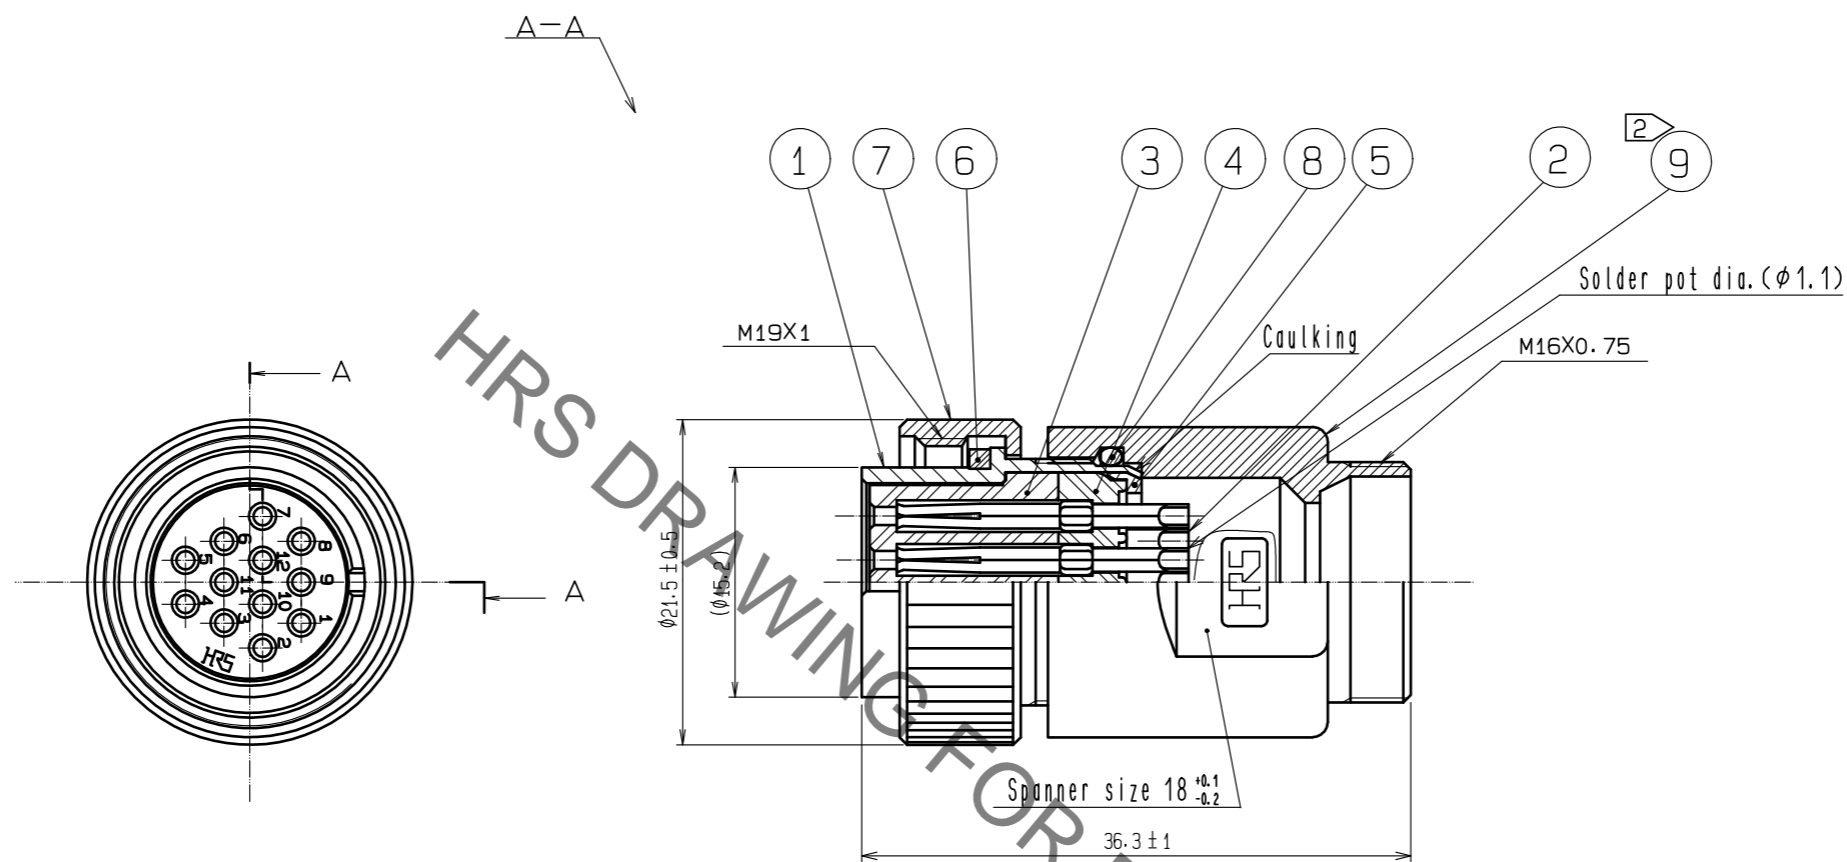

- Notes
- 1 Rotation examples of ref. No. ⑨ to ref. No. ① is shown.
 - ② The recommended clamp torque of ref. No. ⑨ : 3 N·m.
LOCTITE 243, HENKEL JAPAN or equivalent is recommended to prevent ref. No. ⑨ from loosening.
 - 3 This products to be used with cable clamp JR13WCC-※(72)
※ designate diameter of applicable cable.
 - 4 The cable pull and twisting strength, waterproof tightness and other characteristisc may differ, depending on the cable structure.
Please confirm before the use.

5	POLYACETAL	(WHITE)						
4	DIALLYL PHTHALATE	(BLACK)	UL94V-0	9	ZINC ALLOY CHROME PLATING			
3	DIALLYL PHTHALATE	(BLACK)	UL94V-0	8	SIRICONE RUBBER (BLACK)			
2	COPPER ALLOY	SILVER PLATING 5 μm min.		7	BRASS CHROME PLATING			
1	ZINC ALLOY	CHROME PLATING		6	SIRICONE RUBBER (RED)			
NO.	MATERIAL	FINISH .	REMARKS	NO.	MATERIAL FINISH .			
UNITS mm		SCALE 2 : 1	COUNT 	DESCRIPTION OF REVISIONS		DESIGNED	CHECKED	DATE
HRS HIROSE ELECTRIC CO., LTD.		APPROVED : HY. KOBAYASHI	16.02.17	DRAWING NO. EDC-110909-71-00				
		CHECKED : HY. KOBAYASHI	16.02.17	PART NO. RM15WTPZ-12S(71)				
		DESIGNED : HT. ZENBA	16.02.16	CODE NO. CL109-1615-6-71				
		DRAWN : HT. ZENBA	16.02.16					