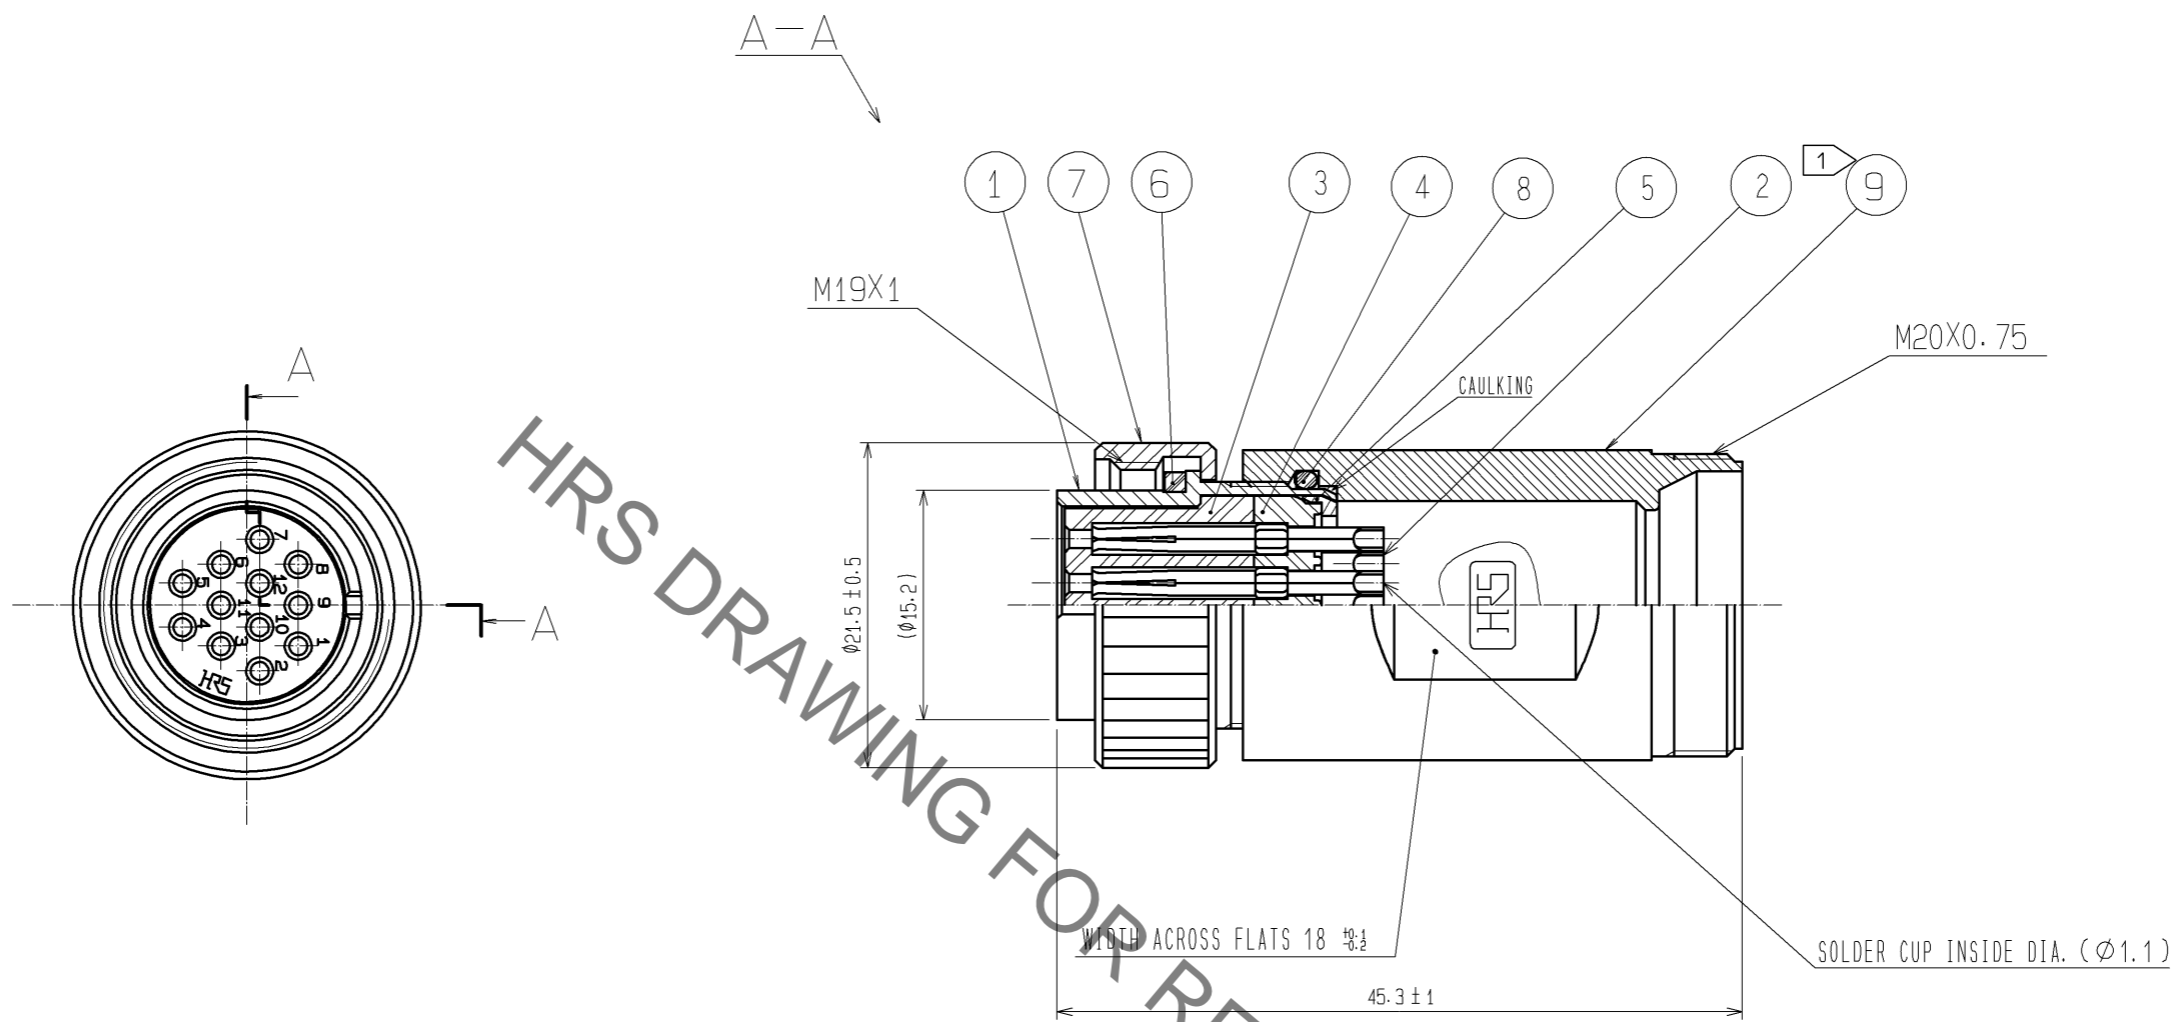

- NOTES
- 1 THE RECOMMENDED TIGHTENING TORQUE OF REF. NO. 9 SHALL BE 3N · m.
 LOCTITE 243, HENKEL JAPAN OR EQUIVALENT IS RECOMMENDED TO PREVENT REF. NO. 9 FROM LOOSENING.
 - 2 THIS PRODUCTS TO BE USED WITH CABLE CLAMP, JR16WCC-*(72).
 *DESIGNATE DIAMETER(mm) OF APPLICABLE CABLE.
 THE CABLE PULL AND TWISTING STRENGTH AND OTHER CHARACTERISTICS MAY DIFFER,
 DEPENDING ON THE CABLE STRUCTURE. PLEASE CONFIRM BEFORE THE USE.
 - 3 ONE EXAMPLE OF THE ROTATION OF REF. 9 TO REF. NO. 1 IS SHOWN.

UNITS mm			SCALE 2 : 1	COUNT 	DESCRIPTION OF REVISIONS	DESIGNED	CHECKED	DATE
HRS HIROSE ELECTRIC CO., LTD.			APPROVED : EJ. KUNII	13.05.10	DRAWING NO.	EDC3-111155-71		
			CHECKED : HY. KISHI	13.05.10	PART NO.	RM15WTPZA-12S(71)		
			DESIGNED : HK. NAMAII	13.05.09	CODE NO.	CL109-1733-2-71		
			DRAWN : HK. NAMAII	13.05.09		1/1		