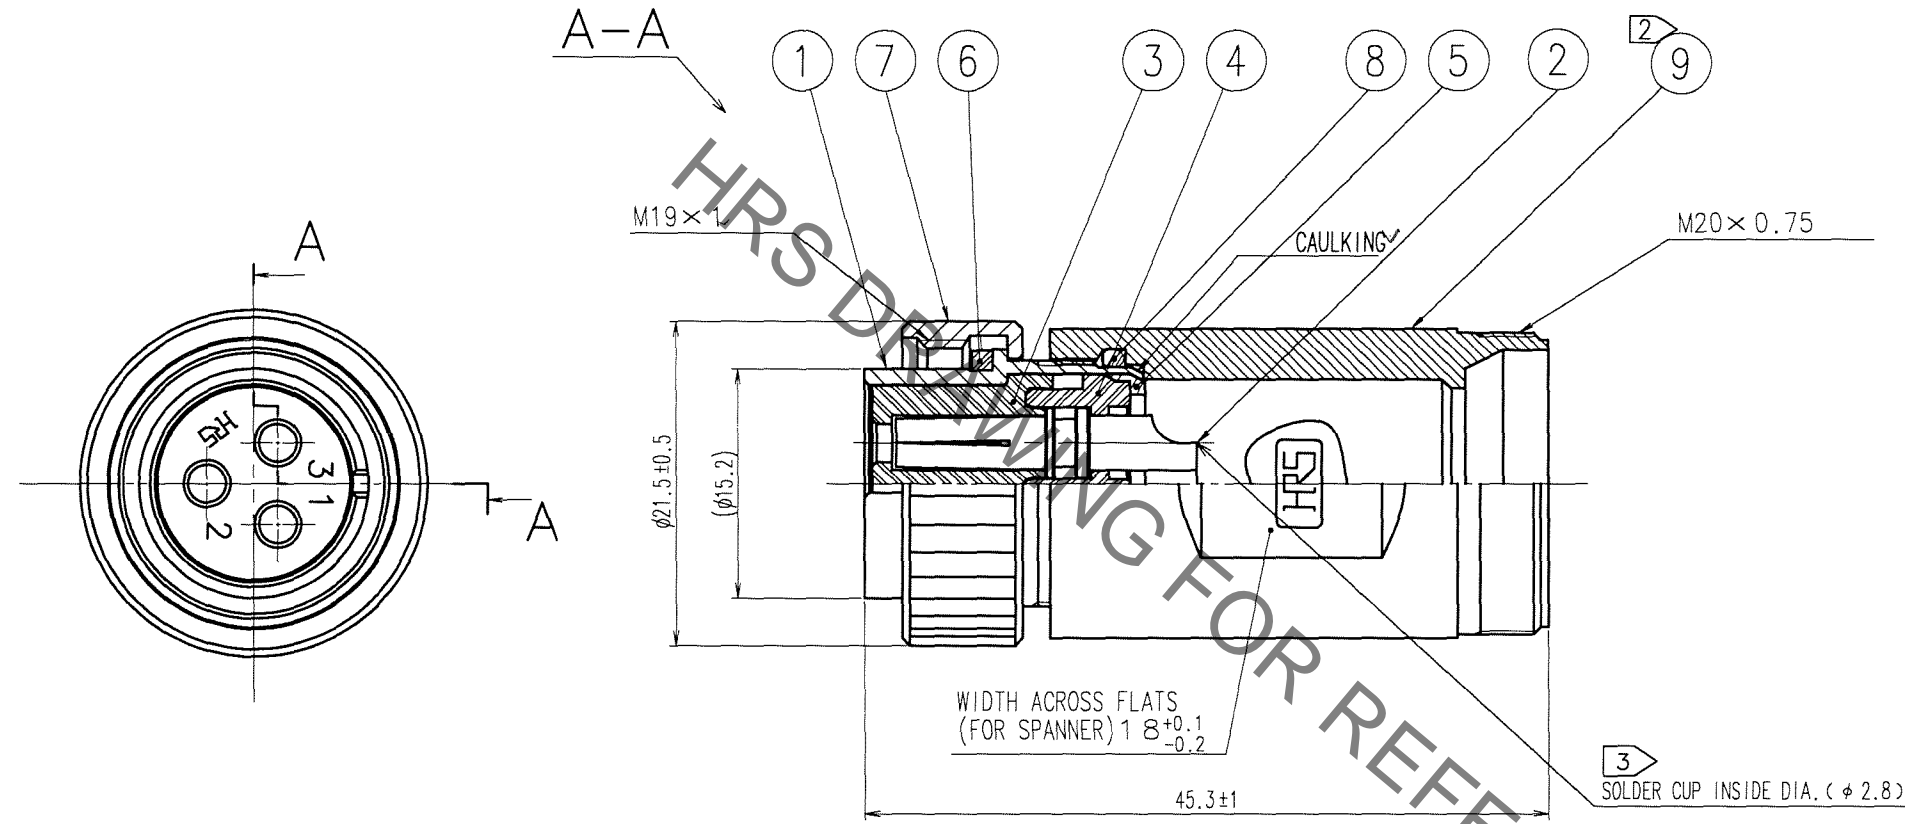

COUNT	DESCRIPTION OF REVISIONS	BY	CHKD	DATE	COUNT	DESCRIPTION OF REVISIONS	BY	CHKD	DATE
△				..	△				..
△				..	△				..
△				..	△				..

- NOTES
- ONE EXAMPLE OF THE ROTATION OF REF.NO. ⑨ TO REF.NO. ① IS SHOWN.
 - THE RECOMMENDED CLAMP TORQUE, REF.NO. ⑨ : 3N · m.
LOCTITE 242, HENKEL JAPAN OR EQUIVALENT IS RECOMMENDED TO PREVENT REF.NO. ⑨ FOR LOOSENING.
 - THE DIRECTION OF SOLDER CUP IS AN EXAMPLE.
 - THIS PRODUCTS TO BE USED WITH CABLE CLAMP, JR16WCC-*(72).
* DESIGNATE DIAMETER(mm) OF APPLICABLE CABLE.

CODE NO. (OLD) CL		DRAWN <i>M. Sato</i> 07.07.20	DESIGNED <i>J. Kozato</i> 07.03.20	CHECKED <i>M. Sato</i> 07.03.20	APPROVED <i>M. Sato</i> 07.03.20	RELEASED ..
DRAWING NO. EDC3-110907-72		PART NO. RM15WTPZA-3S(72)				
SCALE 2 : 1		UNITS mm		CODE NO. CL109-1601-1-72		1/1