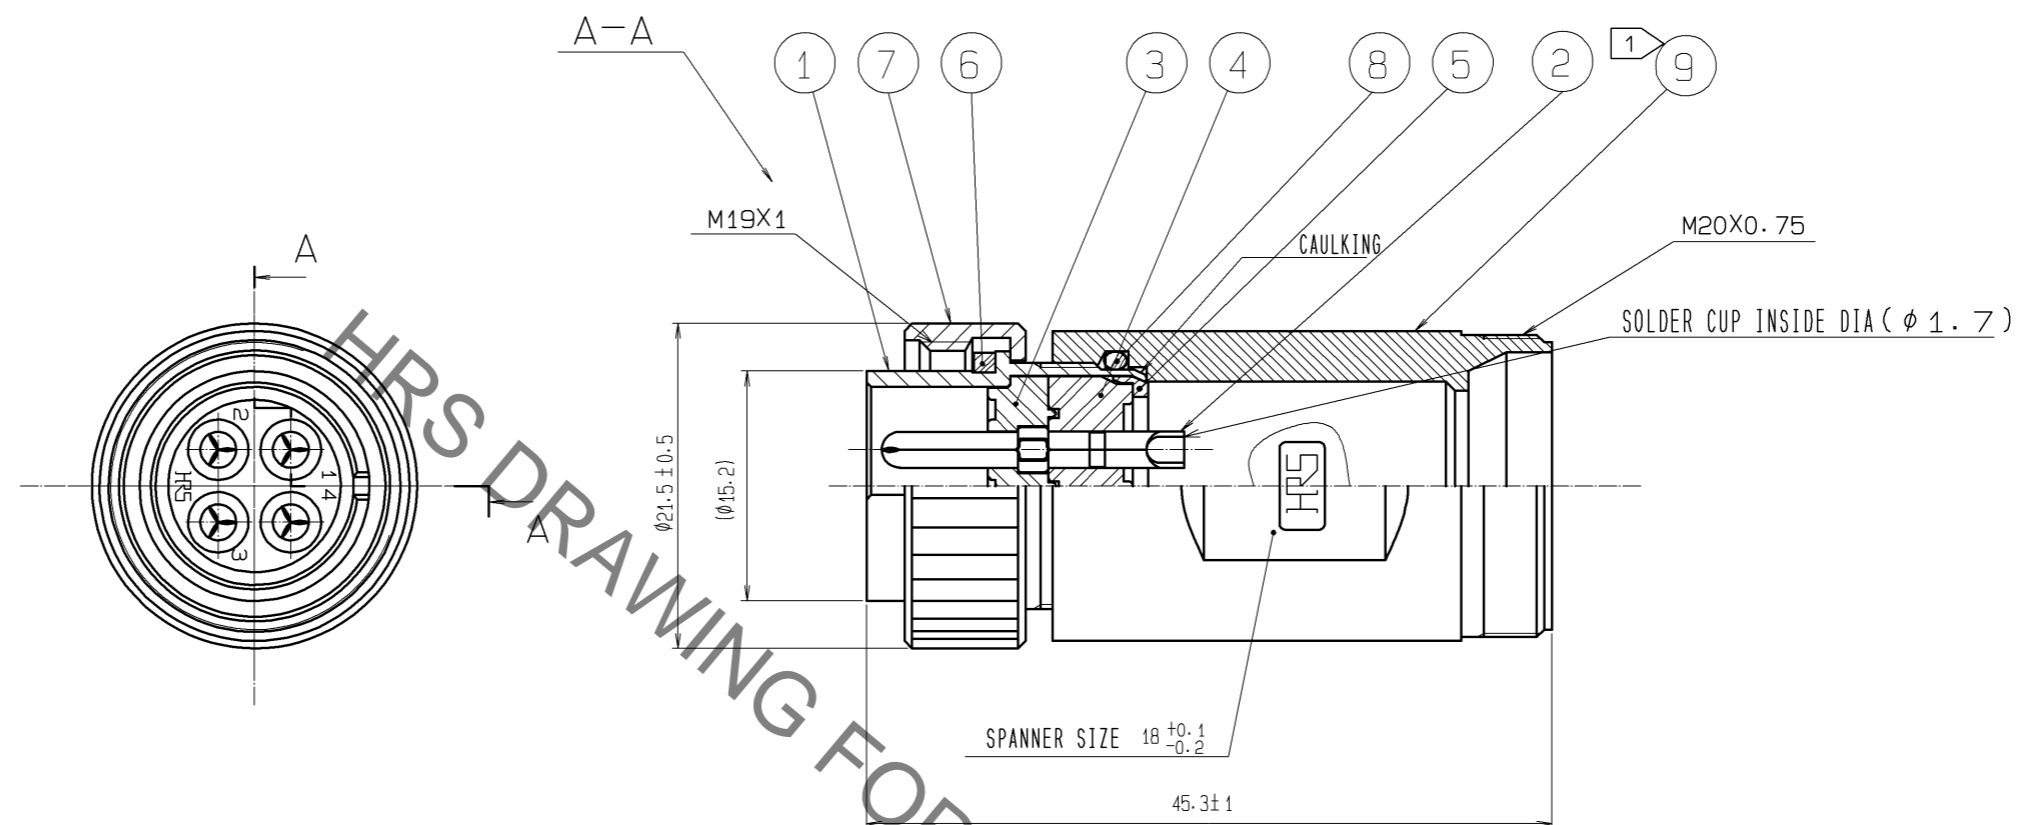

HRS DRAWING FOR REFERENCE

- NOTES
- ① THE RECOMMENDED TIGHTENING TORQUE OF REF. NO. ⑨ : 3N · m.
LOCTITE 243, HENKEL JAPAN OR EQUIVALENT IS RECOMMENDED TO PREVENT LOOSENING.
 - 2 THIS PRODUCTS TO BE USED WITH CABLECLAMP, JR16WCC-*(72).
* INDICATES APPLICABLE CABLE DIAMETER.
 - 3 ROTATIONAL DIRECTION IMAGE OF REF. NO. ⑨ TO REF. NO. ① IS AN EXAMPLE.
 - 4 THE CABLE PULL AND TWISTING STRENGTH AND OTHER CHARACTERISTICS MAY DIFFER.
DEPENDING ON THE CABLE STRUCTURE, PLEASE CONFIRM BEFORE THE USE.

UNITS	SCALE	COUNT	DESCRIPTION OF REVISIONS	DESIGNED	CHECKED	DATE
mm	2 : 1	△				
APPROVED : EJ. KUNII			14. 04. 14	DRAWING NO.		EDC3-111157-71
CHECKED : HY. KISHI			14. 04. 14	PART NO.		RM15WTPZA-4P(71)
DESIGNED : MM. ISHII			14. 04. 11	CODE NO.		CL109-1735-8-71
DRAWN : MM. ISHII			14. 04. 11			