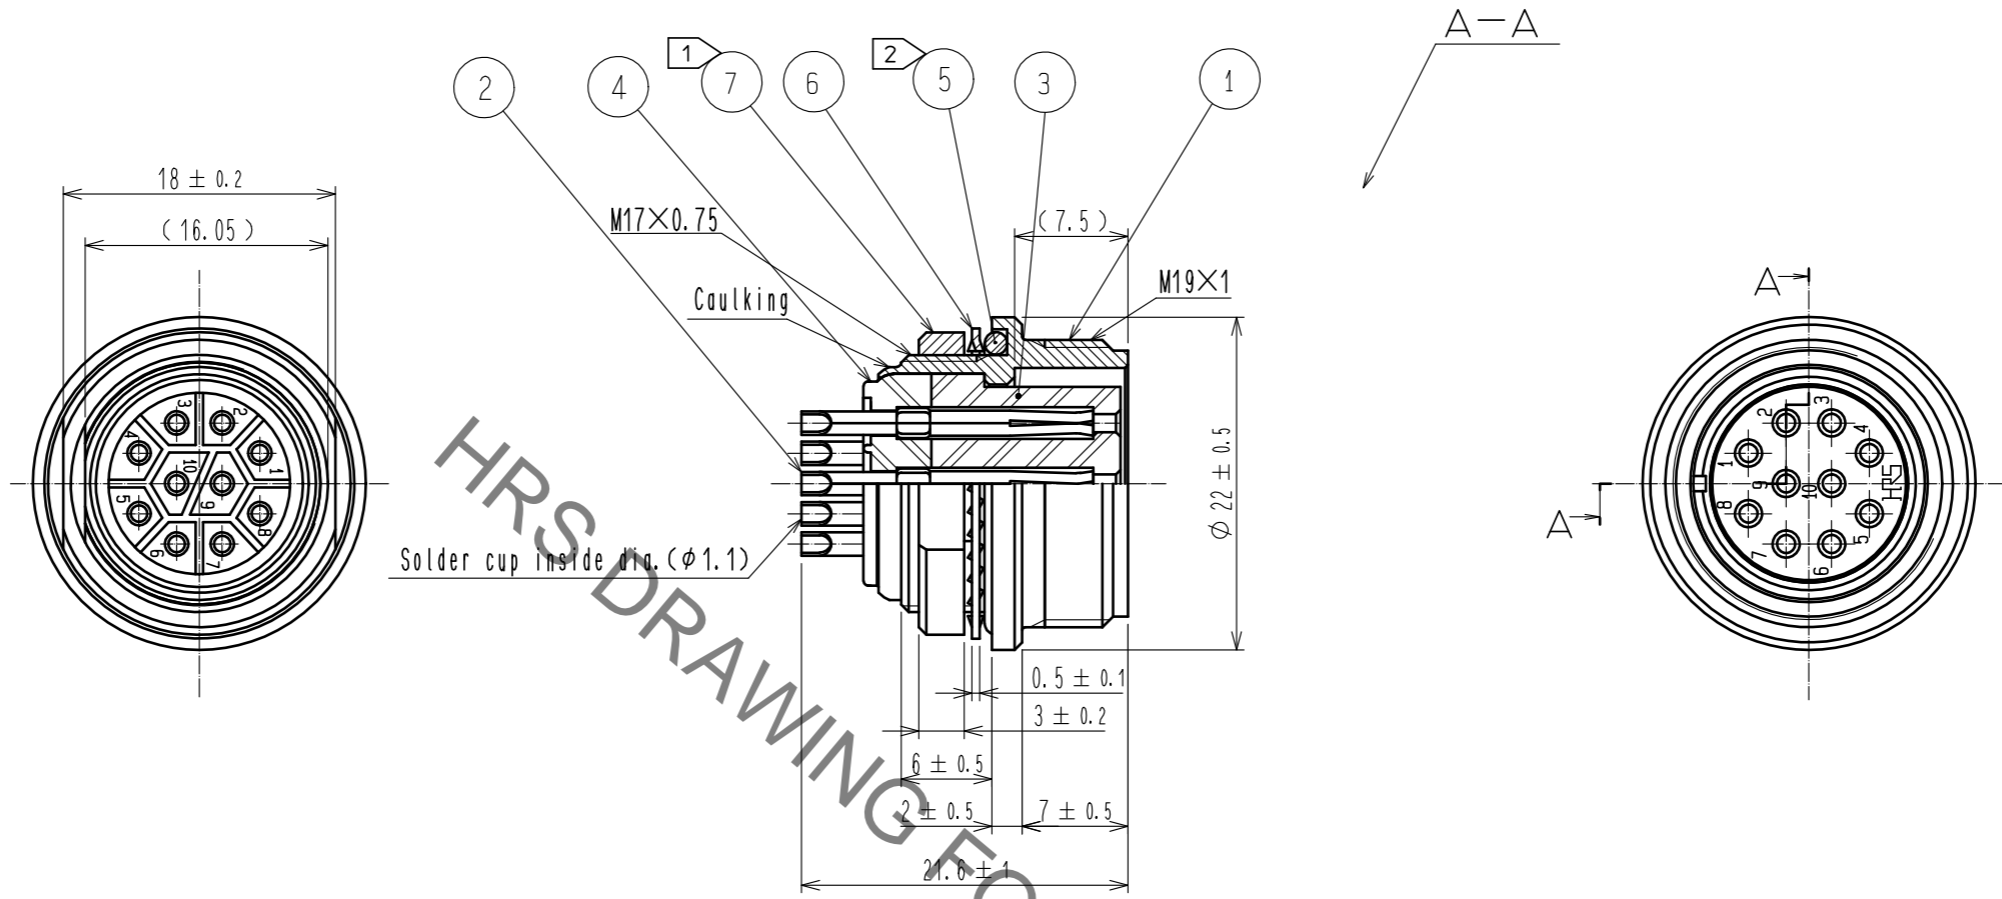

- Notes
- ① The recommended clamp torque of ref. No. ⑦ : 3 N·m.
LOCTITE 243, HENKEL JAPAN or equivalent is recommended to prevent ref. No. ⑦ from loosening.
 - ② When mounted on chassis, be careful reference No. ⑤ is fitted into the indicates groove any biting.

UNITS	SCALE	COUNT	DESCRIPTION OF REVISIONS	DESIGNED	CHECKED	DATE
mm	2 : 1	△				
APPROVED : TP. KOMATSU			20210528	DRAWING NO. EDC-111081-76-00		
CHECKED : HY. KOBAYASHI			20210528	PART NO. RM15WTRZ-10S(76)		
DESIGNED : TY. SUZUKI			20210527	CODE NO. CL0109-1641-6-76		
DRAWN : KR. SUZUKI			20210519	1/1		