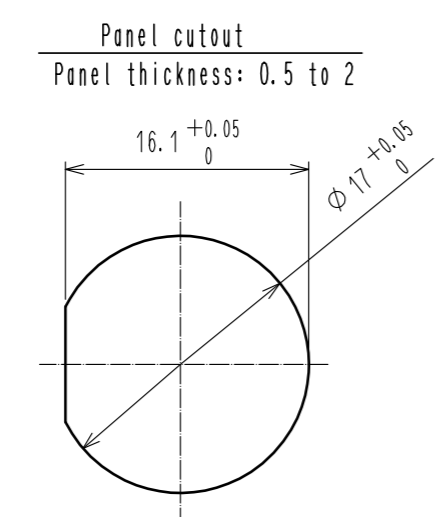

- Notes
- ① The recommended clamp torque of ref. No. ⑦ : 3 N·m.
LOCTITE 243, HENKEL JAPAN or equivalent is recommended to prevent ref. No. ⑦ from loosening.
 - ② When mounted on chassis, be careful reference No. ⑤ is fitted into the indicates groove any biting.