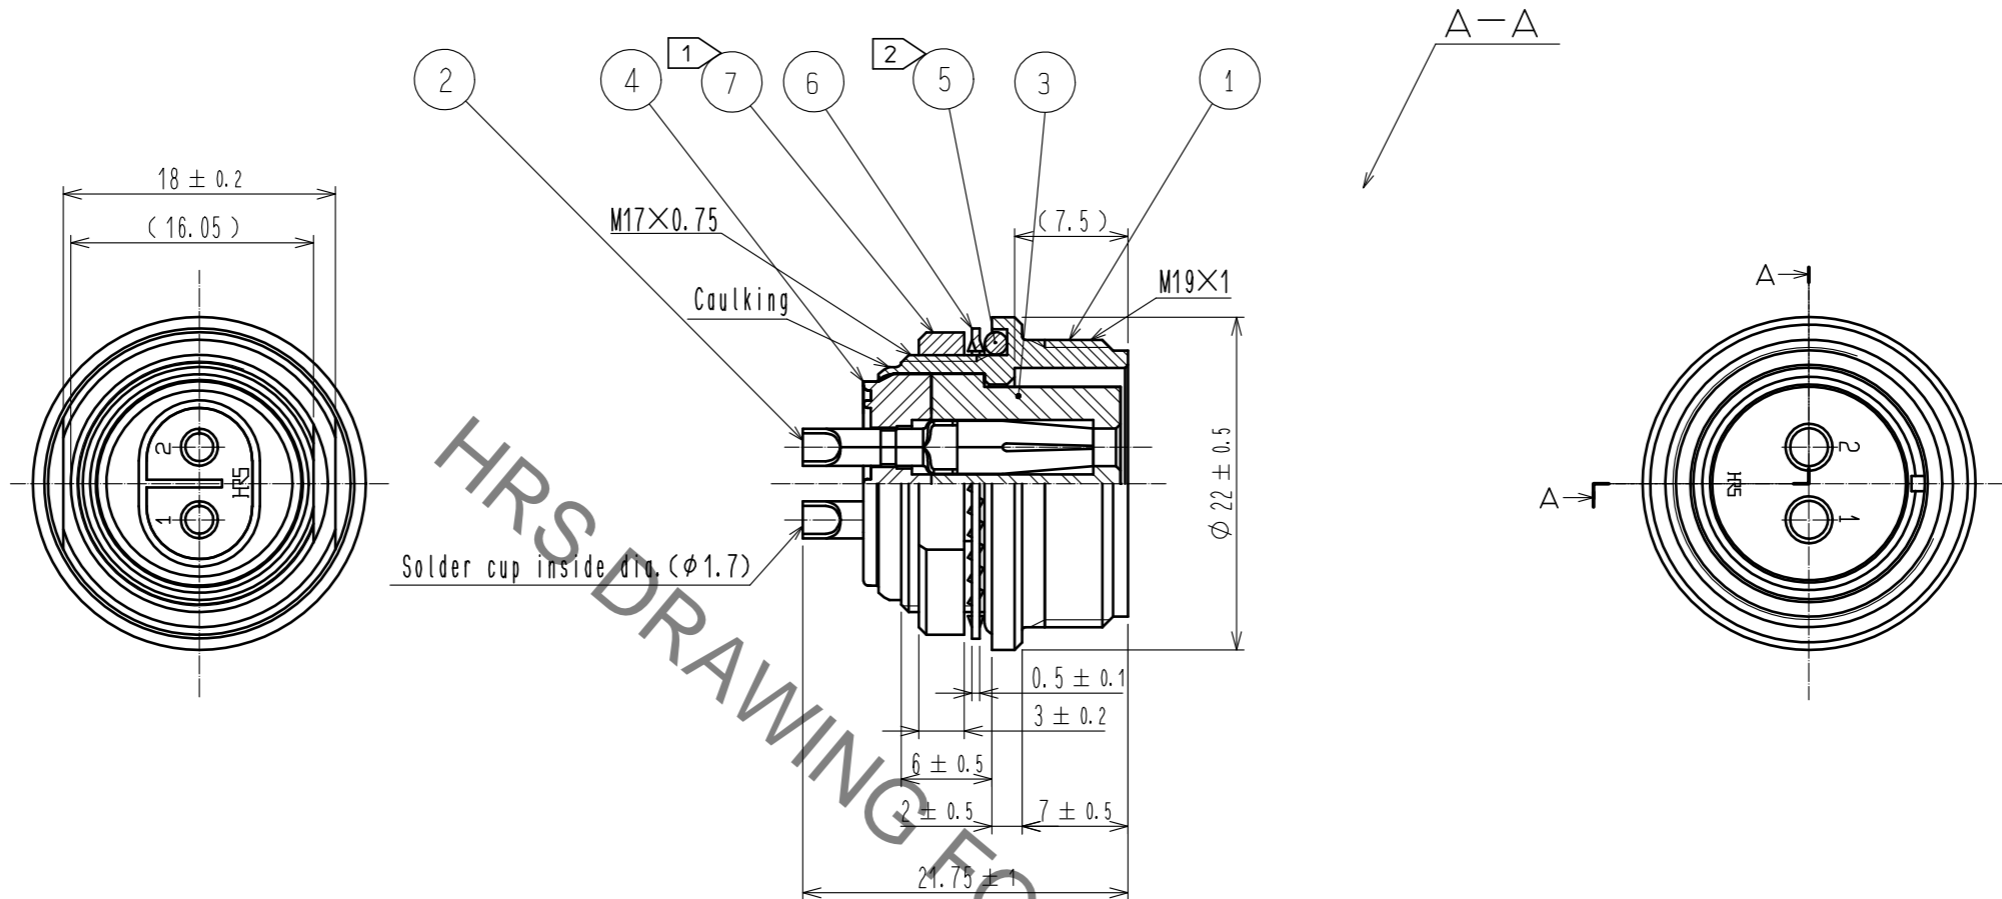

HRS DRAWING FOR REFERENCE

- Notes
- ① The recommended clamp torque of ref. No. ⑦ : 3 N·m.
 LOCTITE 243, HENKEL JAPAN or equivalent is recommended to prevent ref. No. ⑦ from loosening.
 - ② When mounted on chassis, be careful reference No. ⑤ is fitted into the indicates groove any biting.

UNITS mm		SCALE 2 : 1	COUNT 	DESCRIPTION OF REVISIONS	DESIGNED	CHECKED	DATE
HRS HIROSE ELECTRIC CO., LTD.		APPROVED : SU. OBARA	16.03.16	DRAWING NO.	EDC-111077-72-00		
		CHECKED : HY. KOBAYASHI	16.03.16	PART NO.	RM15WTRZ-2S(72)		
		DESIGNED : DS. MATSUNE	16.03.16	CODE NO.	CL109-1637-9-72		
		DRAWN : DS. MATSUNE	16.03.16		1/1		