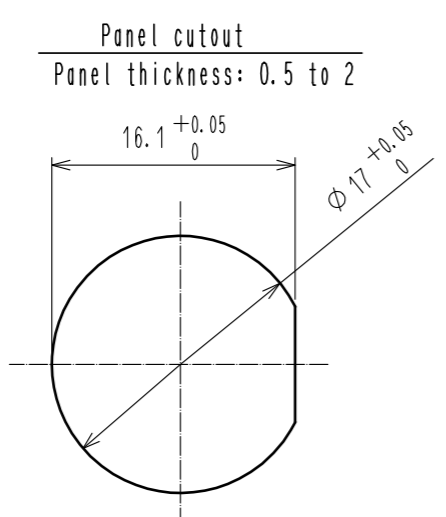

HRS DRAWING FOR REFERENCE

- Notes
- ① The recommended clamp torque of ref. No. ⑦ : 3 N·m.
 LOCTITE 243, HENKEL JAPAN or equivalent is recommended to prevent ref. No. ⑦ from loosening.
 - ② When mounted on chassis, be careful reference No. ⑤ is fitted into the indicates groove any biting.